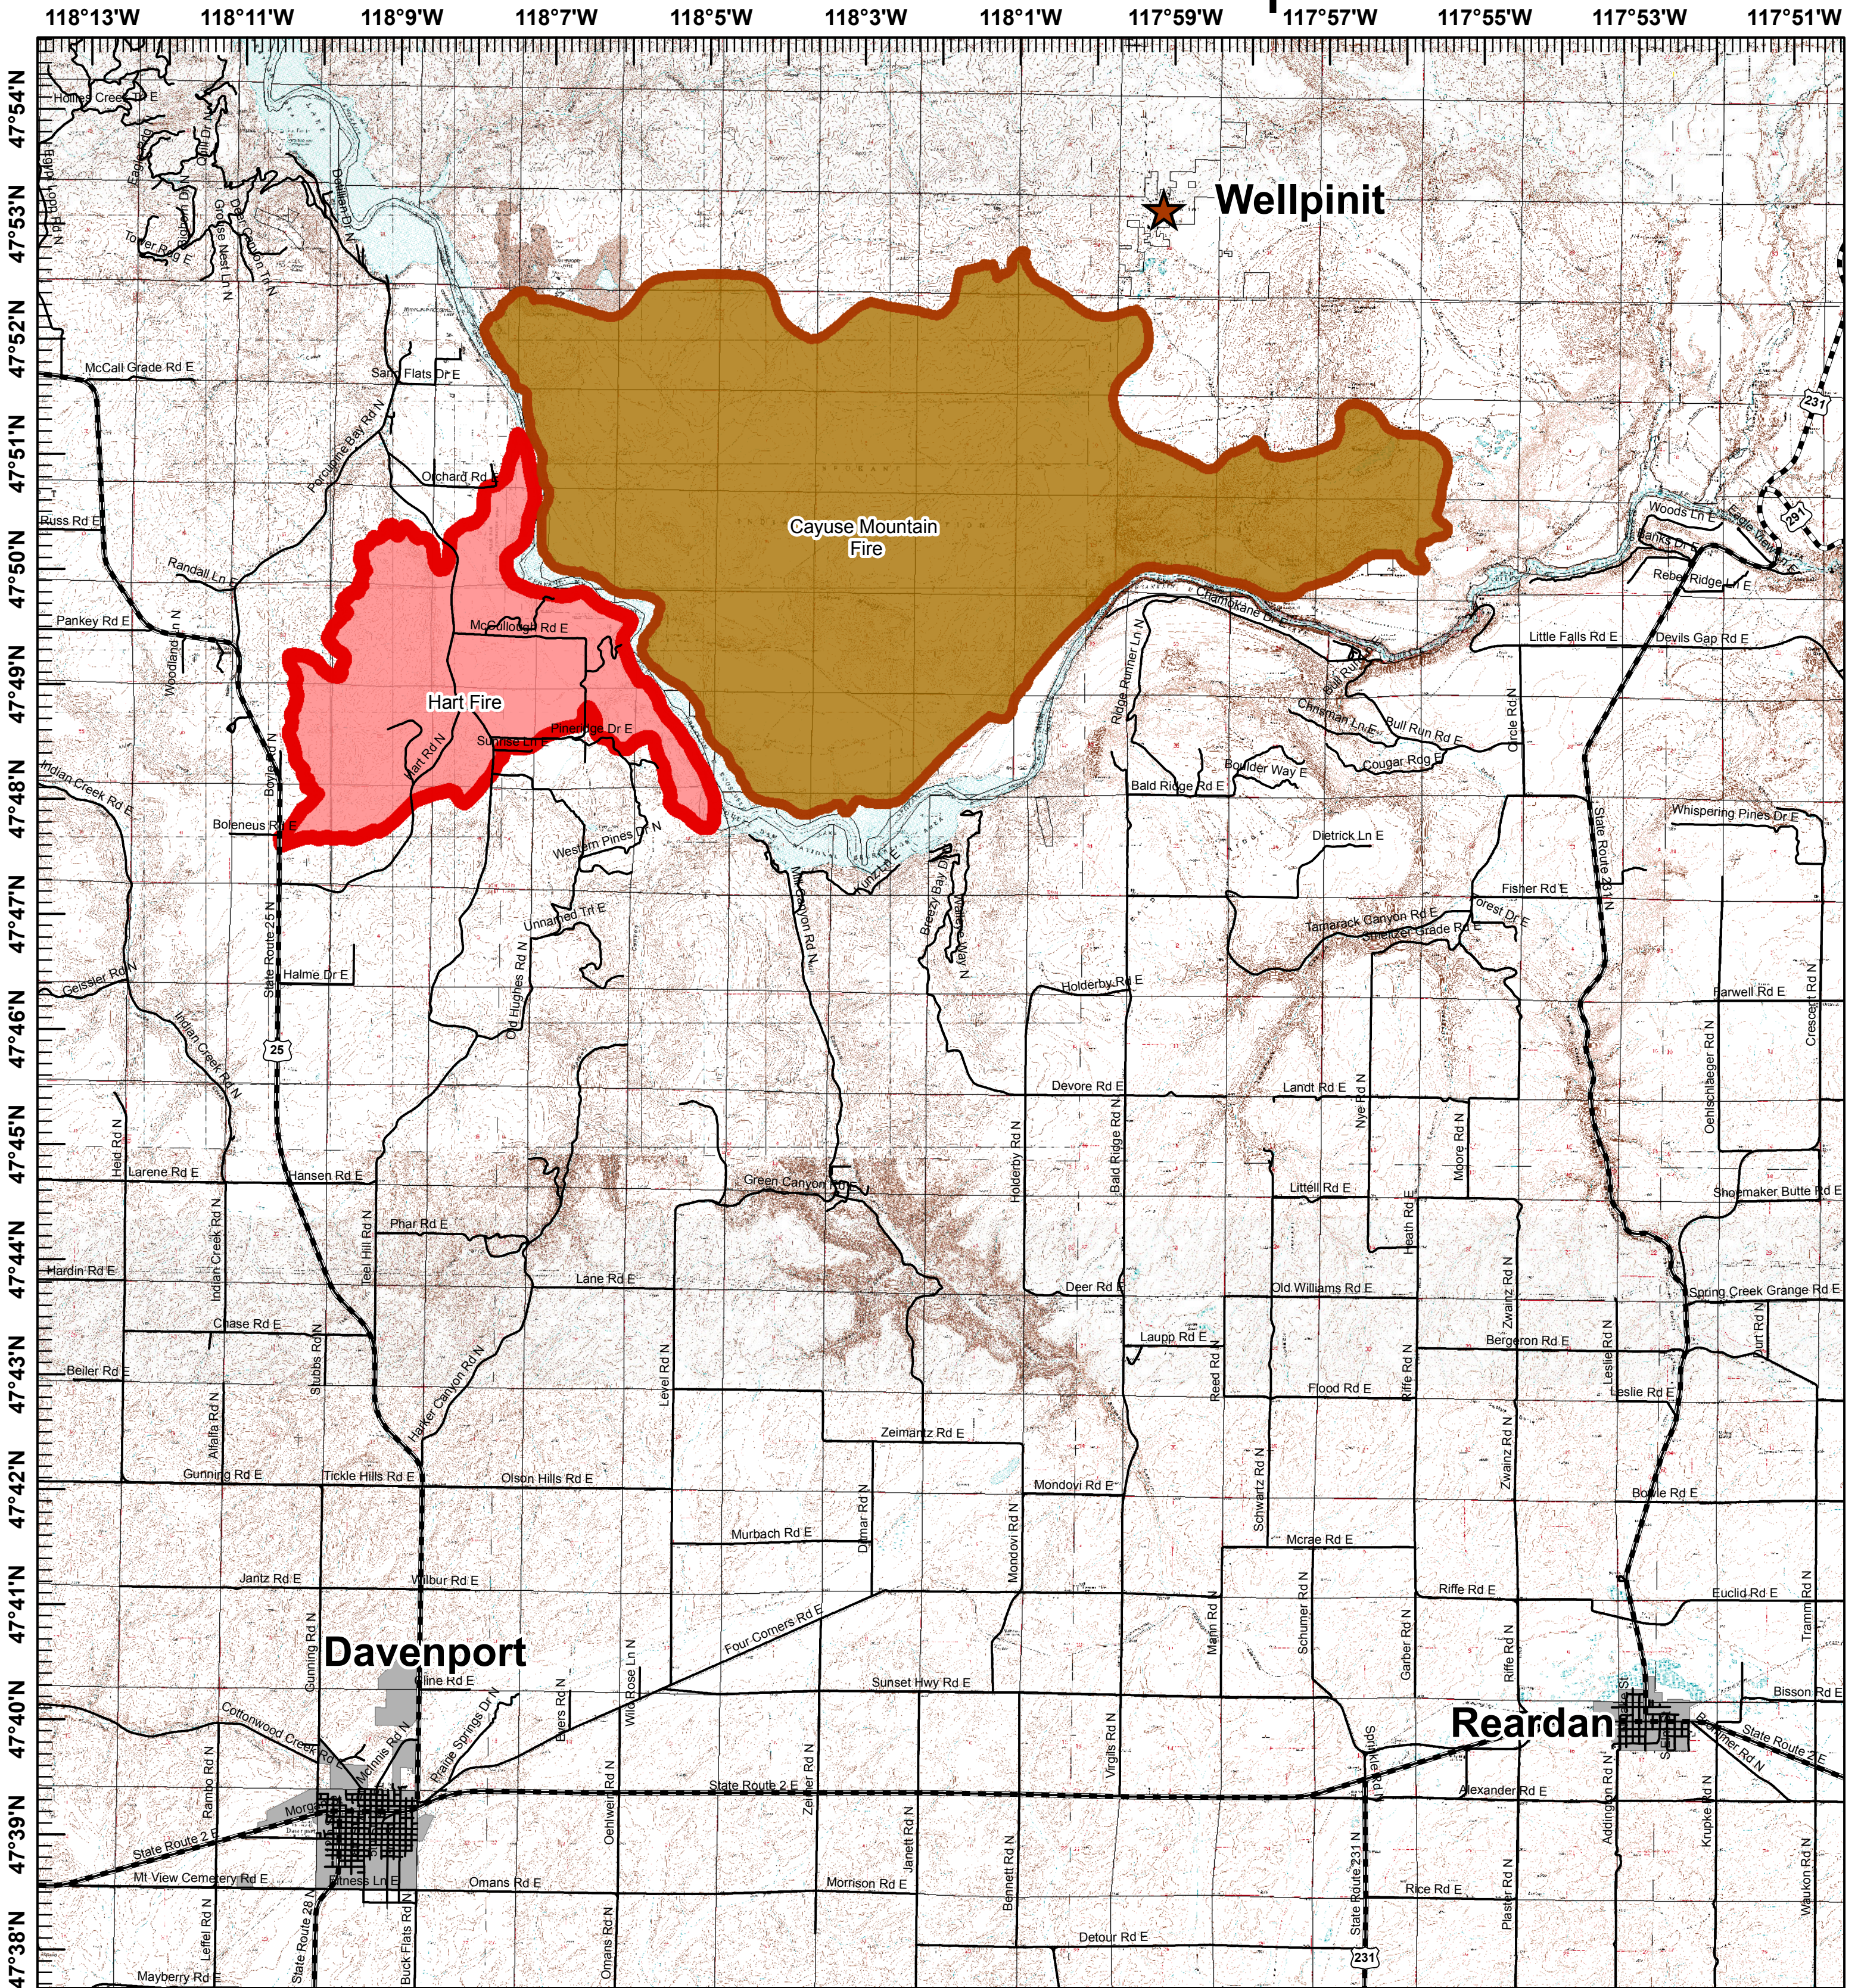

# Public Information Map

## Legend

-  Hart Perimeter, 8/25/16, 0217 hrs
-  Cayuse Mountain Perimeter, 8/25/16, 0217 hrs
-  Highway
-  Road
-  City / Town

Universal Transverse Mercator  
Lat / Long Grid  
NAD 1983 Datum  
Decimal Degrees Minutes

Gray  
August 25, 2016  
2130 Hours

**Hart Fire**  
**WA-NES-000806**  
**August 27, 2016**  
**Day**  
**UTM NAD 1983**