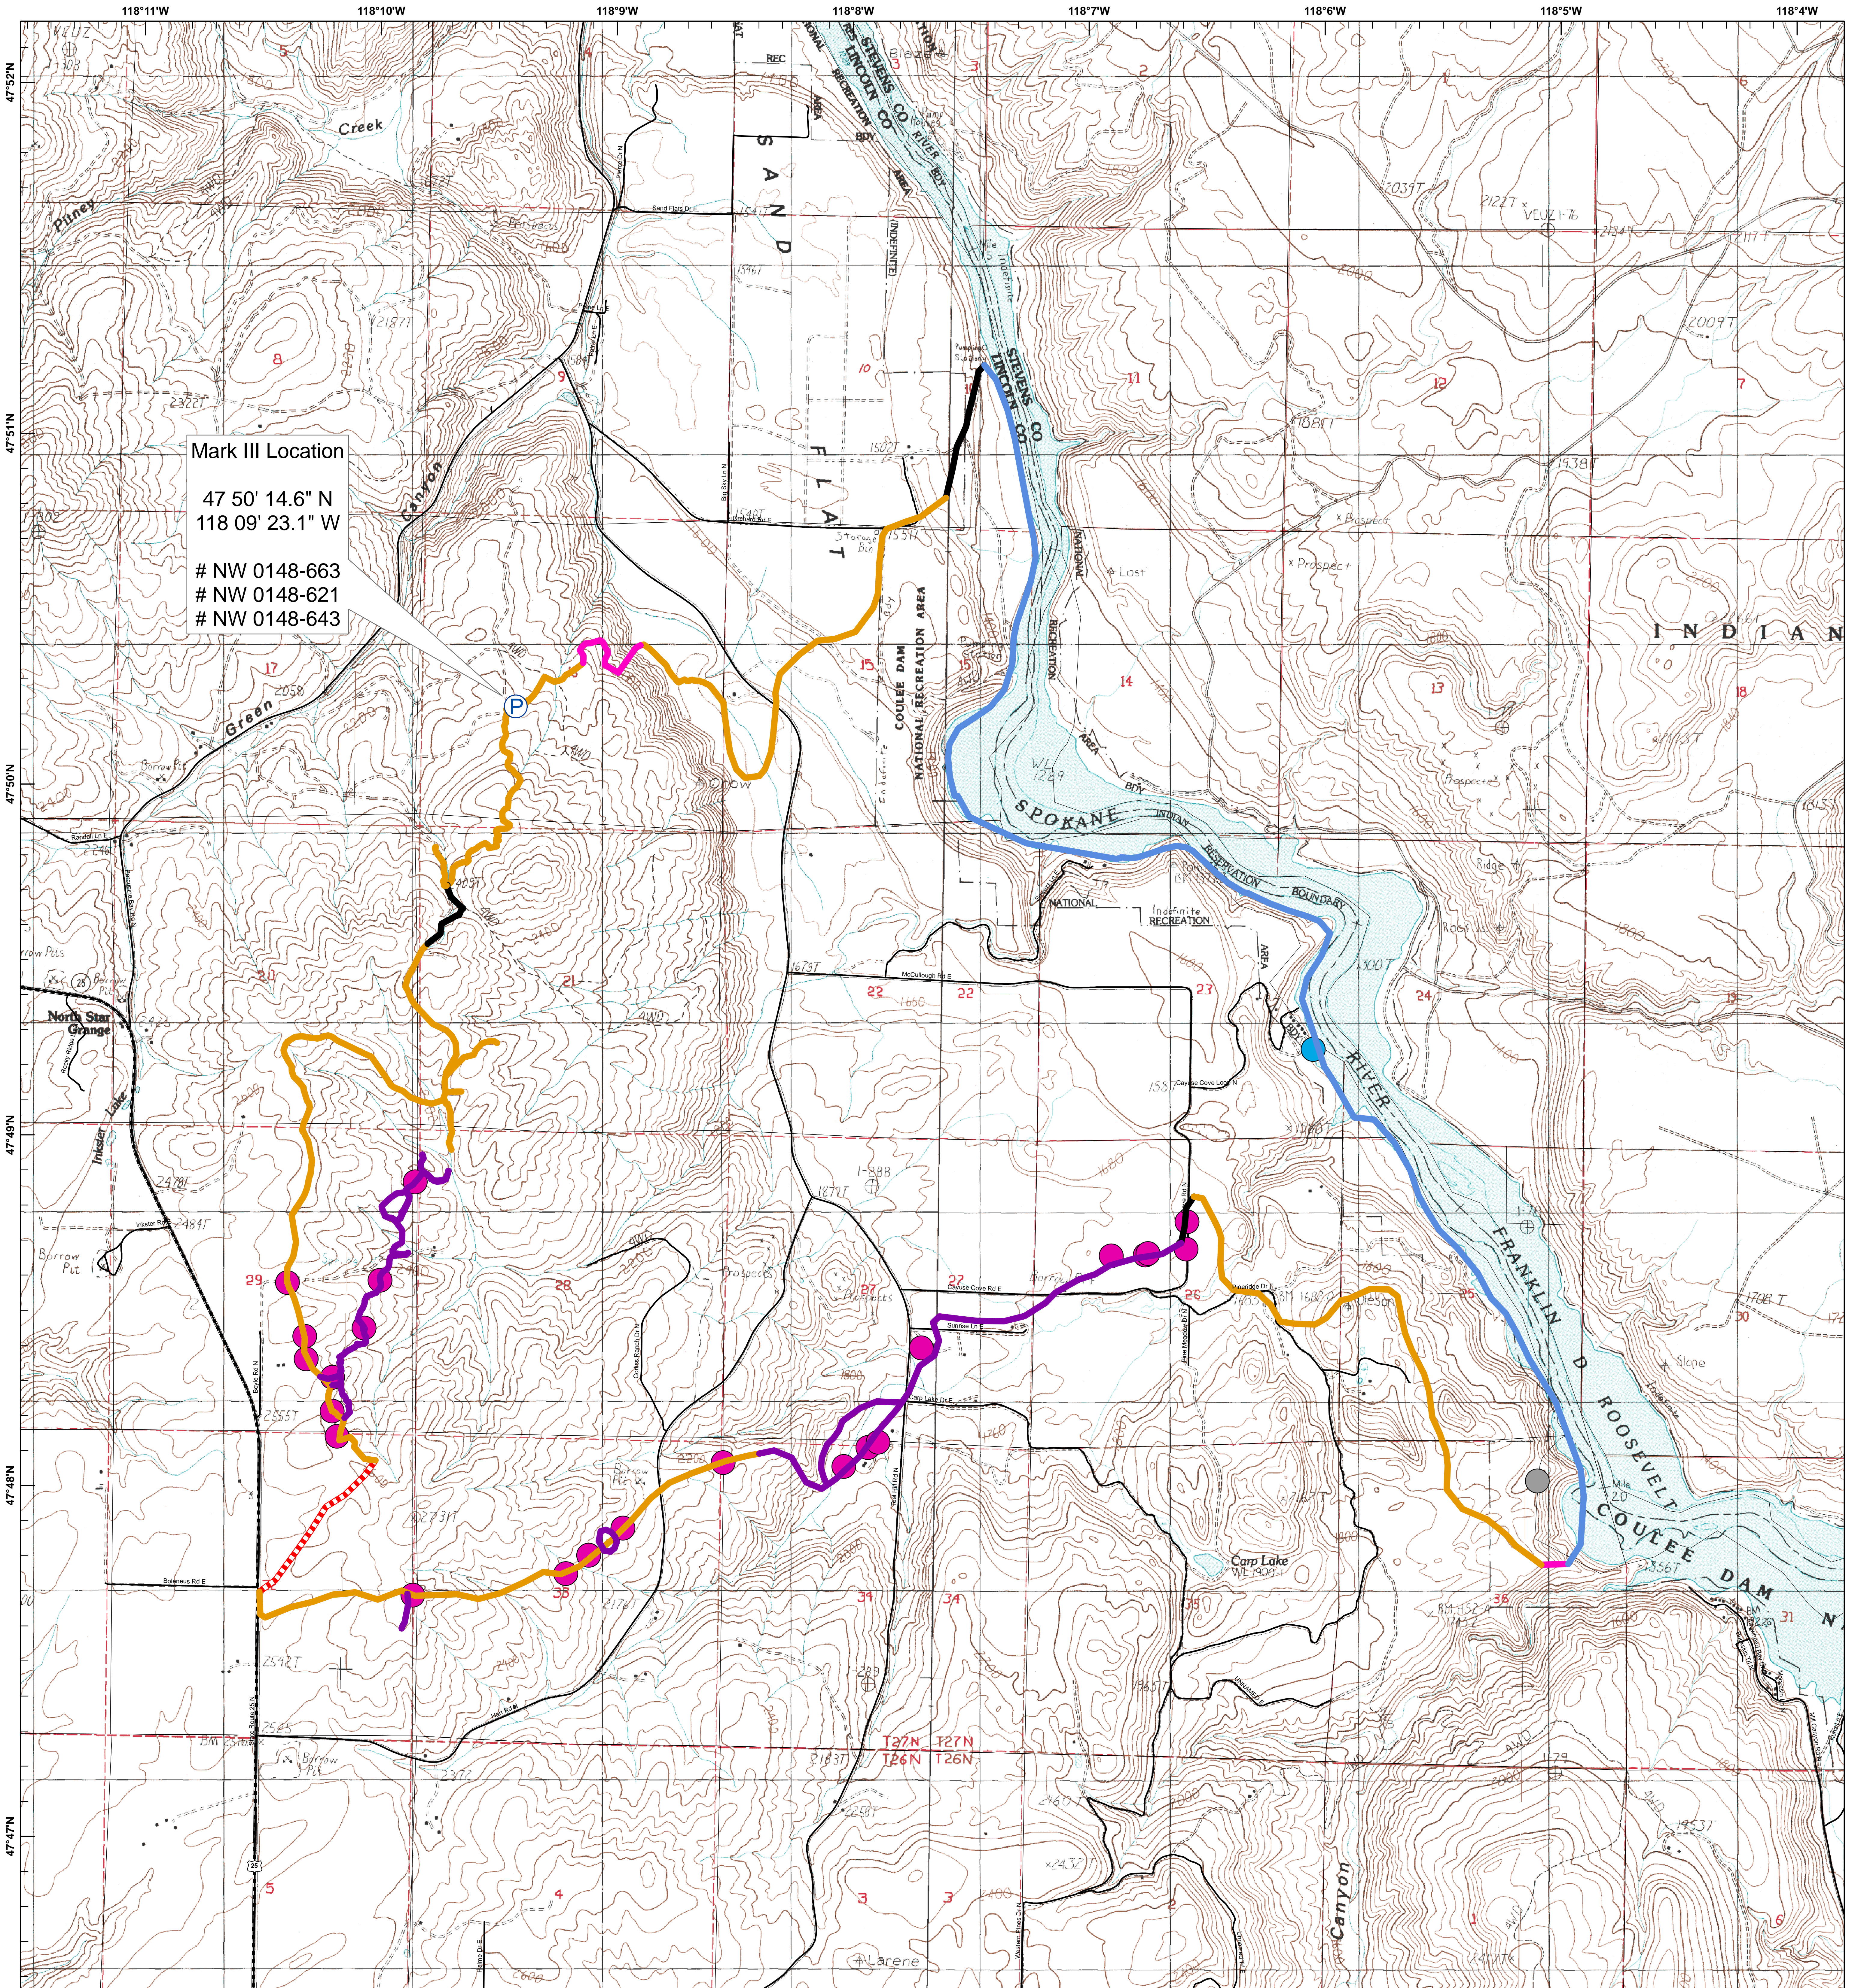

Rehab Map

- Legend**
- | | |
|--------------------|---------------|
| Rehab Type | ● Fences Cut |
| ▬ Disked | ● Hazard Tree |
| ▬ Dozer Unrehabbed | ● Spring |
| ▬ Dozer Rehabbed | ● Wetland |
| ▬ Hand | Ⓟ Pump |
| ▬ River | ▬ Highway |
| ▬ Road | ▬ Road |

Hart Fire
WA-NES-000806
August 27, 2016
UTM NAD 1983