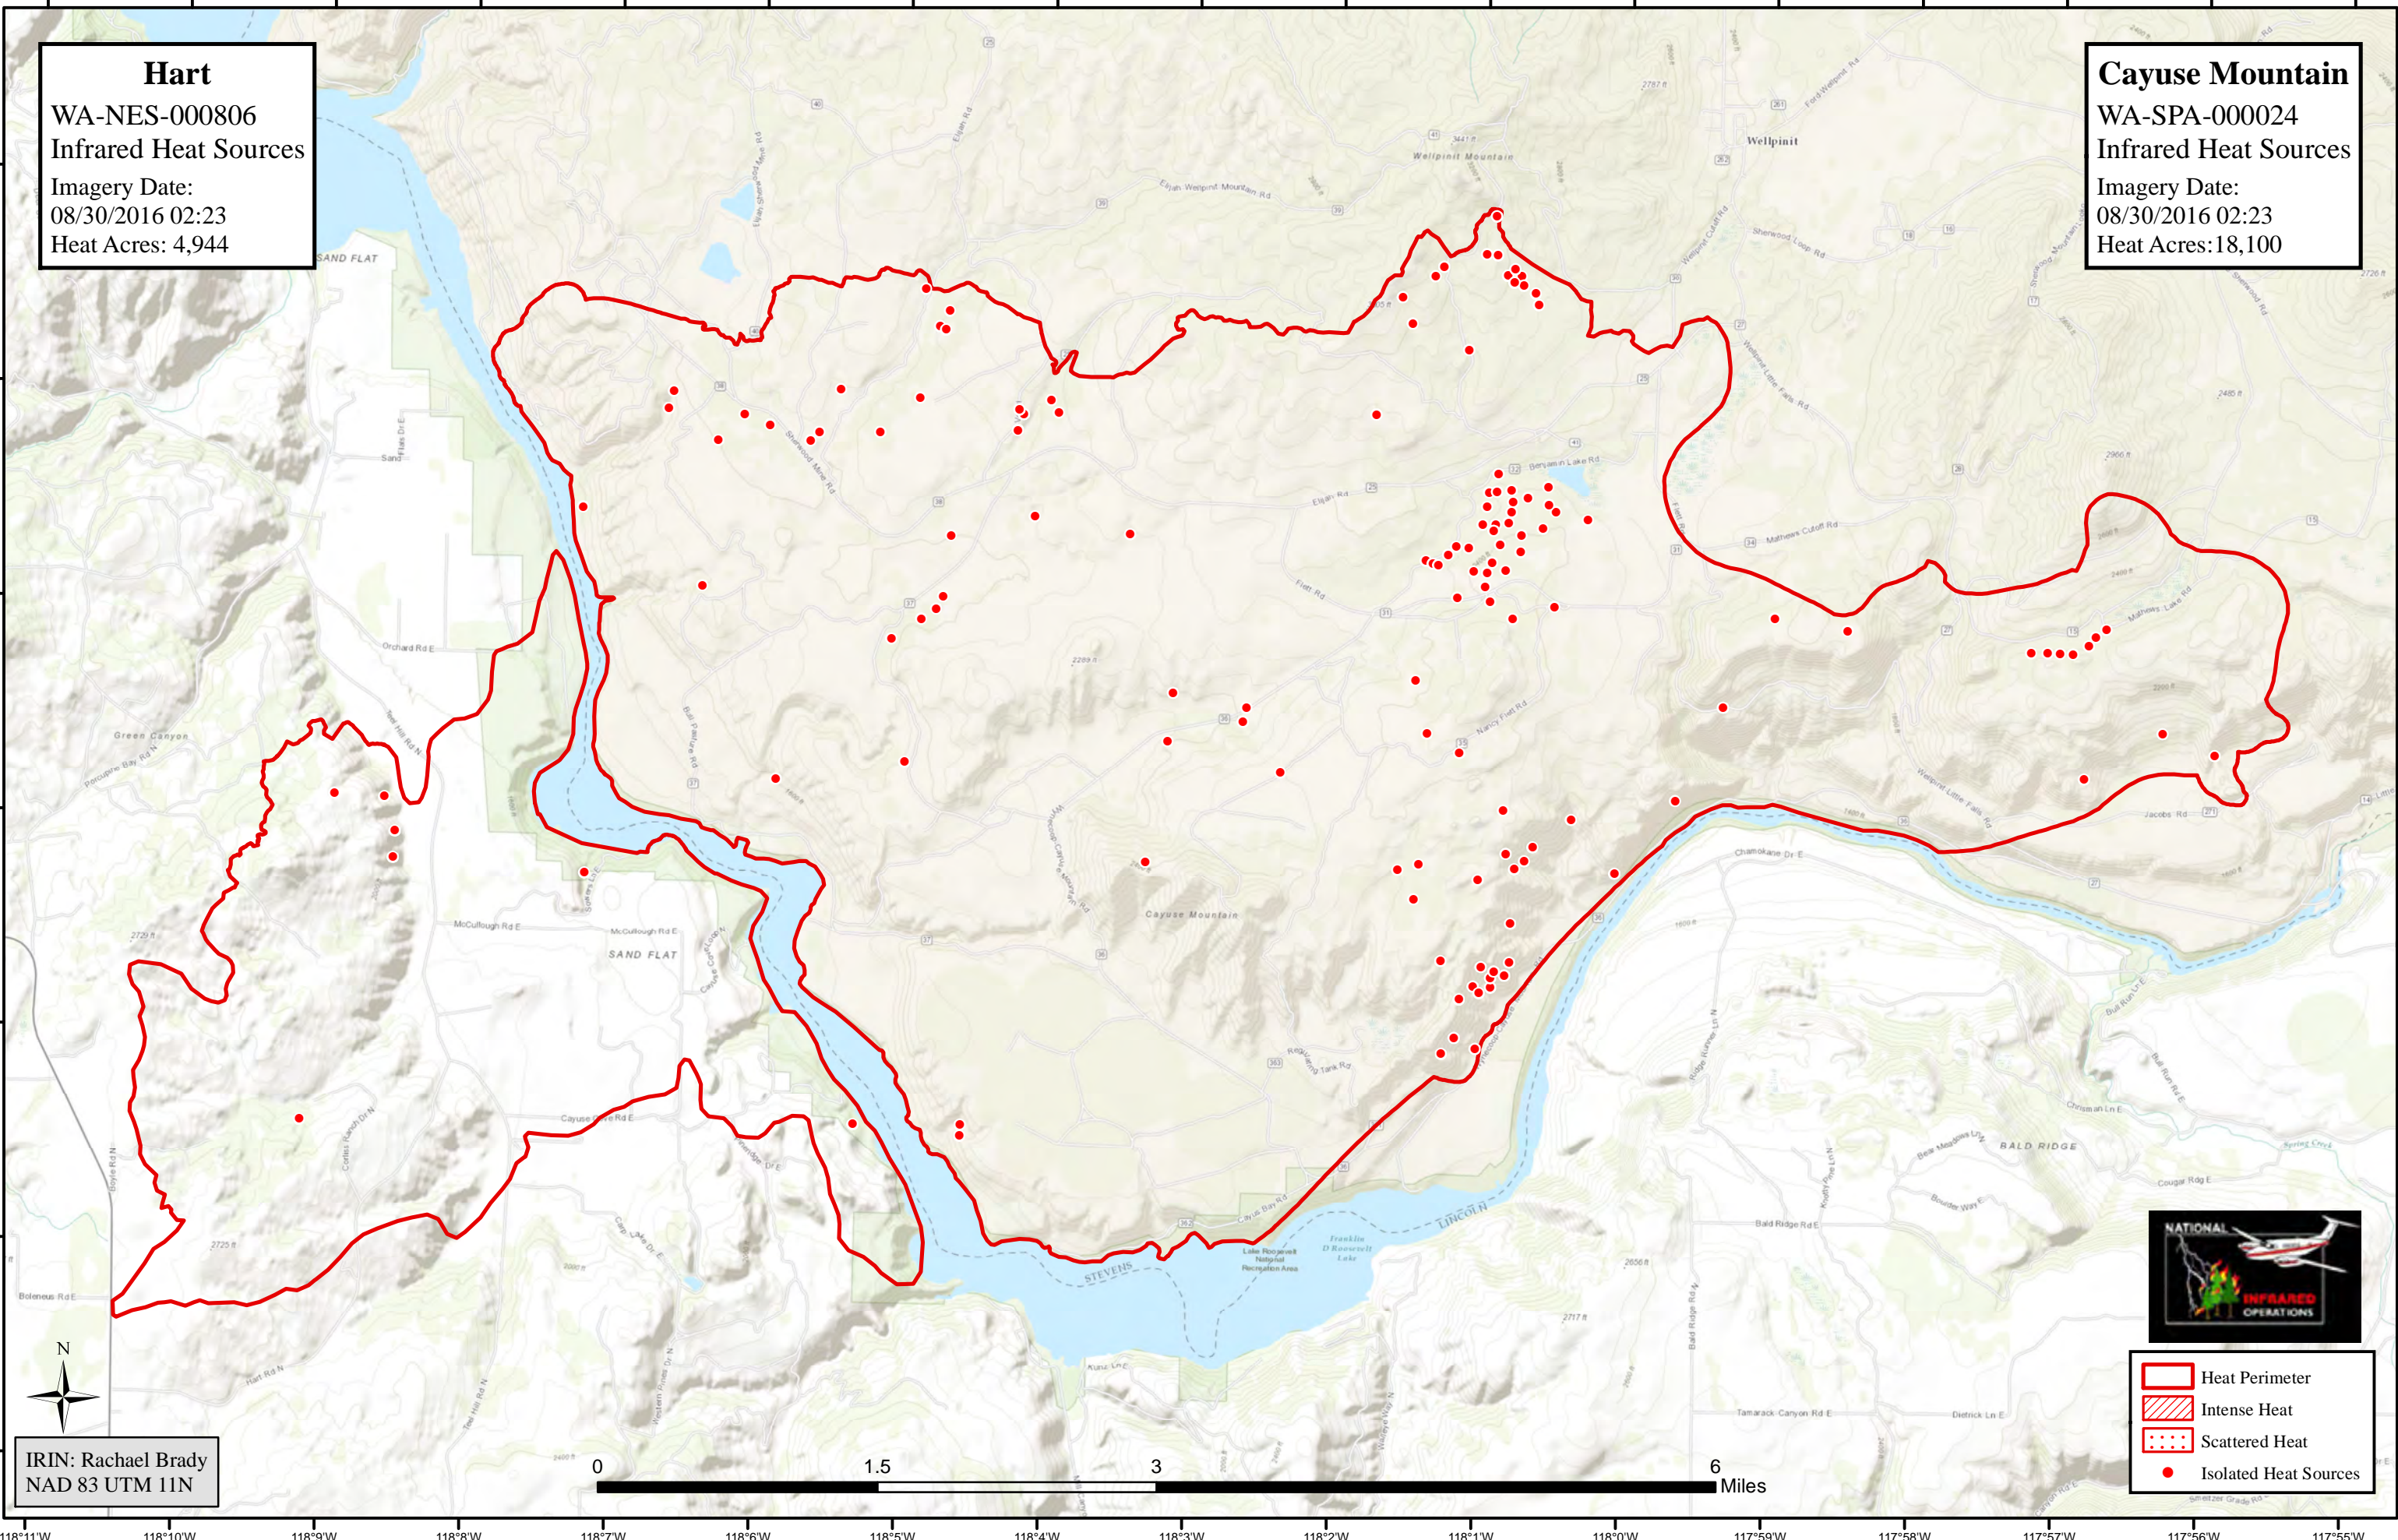

118°11'W 118°10'W 118°9'W 118°8'W 118°7'W 118°6'W 118°5'W 118°4'W 118°3'W 118°2'W 118°1'W 118°0'W 117°59'W 117°58'W 117°57'W 117°56'W 117°55'W

47°53'N 47°52'N 47°51'N 47°50'N 47°49'N 47°48'N 47°47'N

Hart
WA-NES-000806
Infrared Heat Sources
Imagery Date:
08/30/2016 02:23
Heat Acres: 4,944

Cayuse Mountain
WA-SPA-000024
Infrared Heat Sources
Imagery Date:
08/30/2016 02:23
Heat Acres: 18,100

-  Heat Perimeter
-  Intense Heat
-  Scattered Heat
-  Isolated Heat Sources

IRIN: Rachael Brady
NAD 83 UTM 11N

0 1.5 3 6 Miles

118°11'W 118°10'W 118°9'W 118°8'W 118°7'W 118°6'W 118°5'W 118°4'W 118°3'W 118°2'W 118°1'W 118°0'W 117°59'W 117°58'W 117°57'W 117°56'W 117°55'W