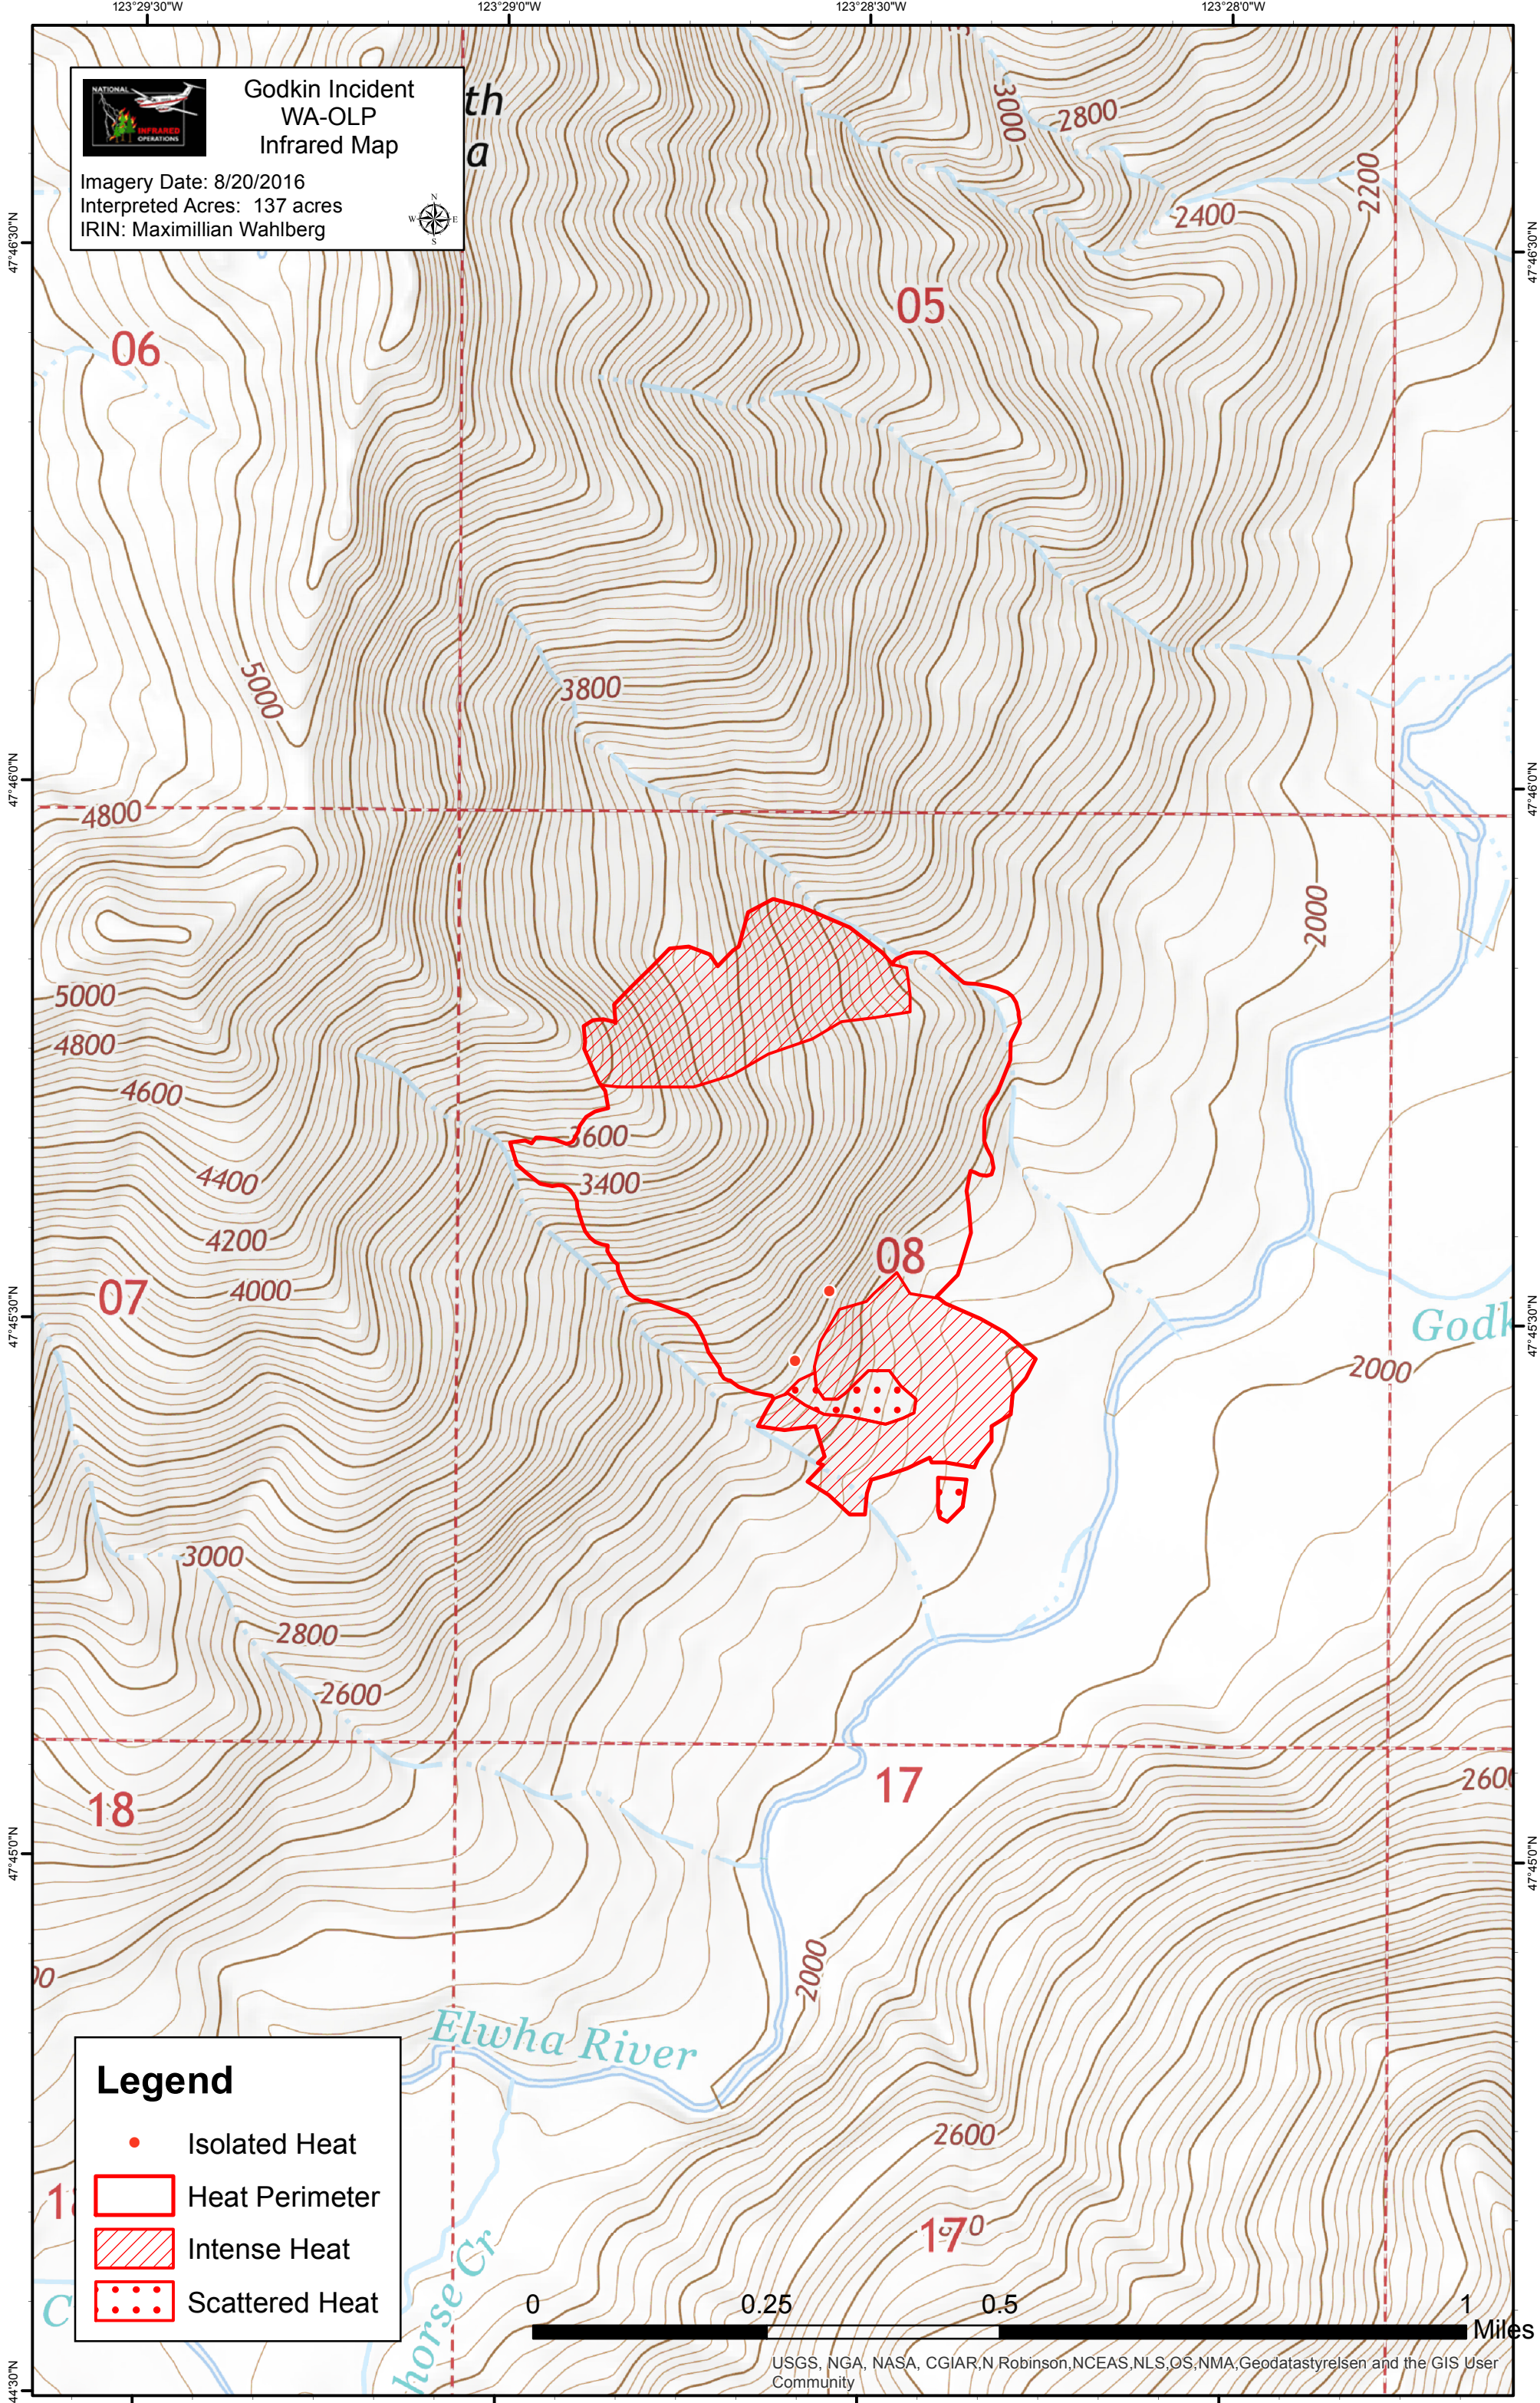

**Godkin Incident
WA-OLP
Infrared Map**

Imagery Date: 8/20/2016
 Interpreted Acres: 137 acres
 IRIN: Maximillian Wahlberg

Legend

- Isolated Heat
- ▭ Heat Perimeter
- ▨ Intense Heat
- Scattered Heat

USGS, NGA, NASA, CGIAR, N Robinson, NCEAS, NLS, OS, NMA, Geodatastyrelsen and the GIS User Community