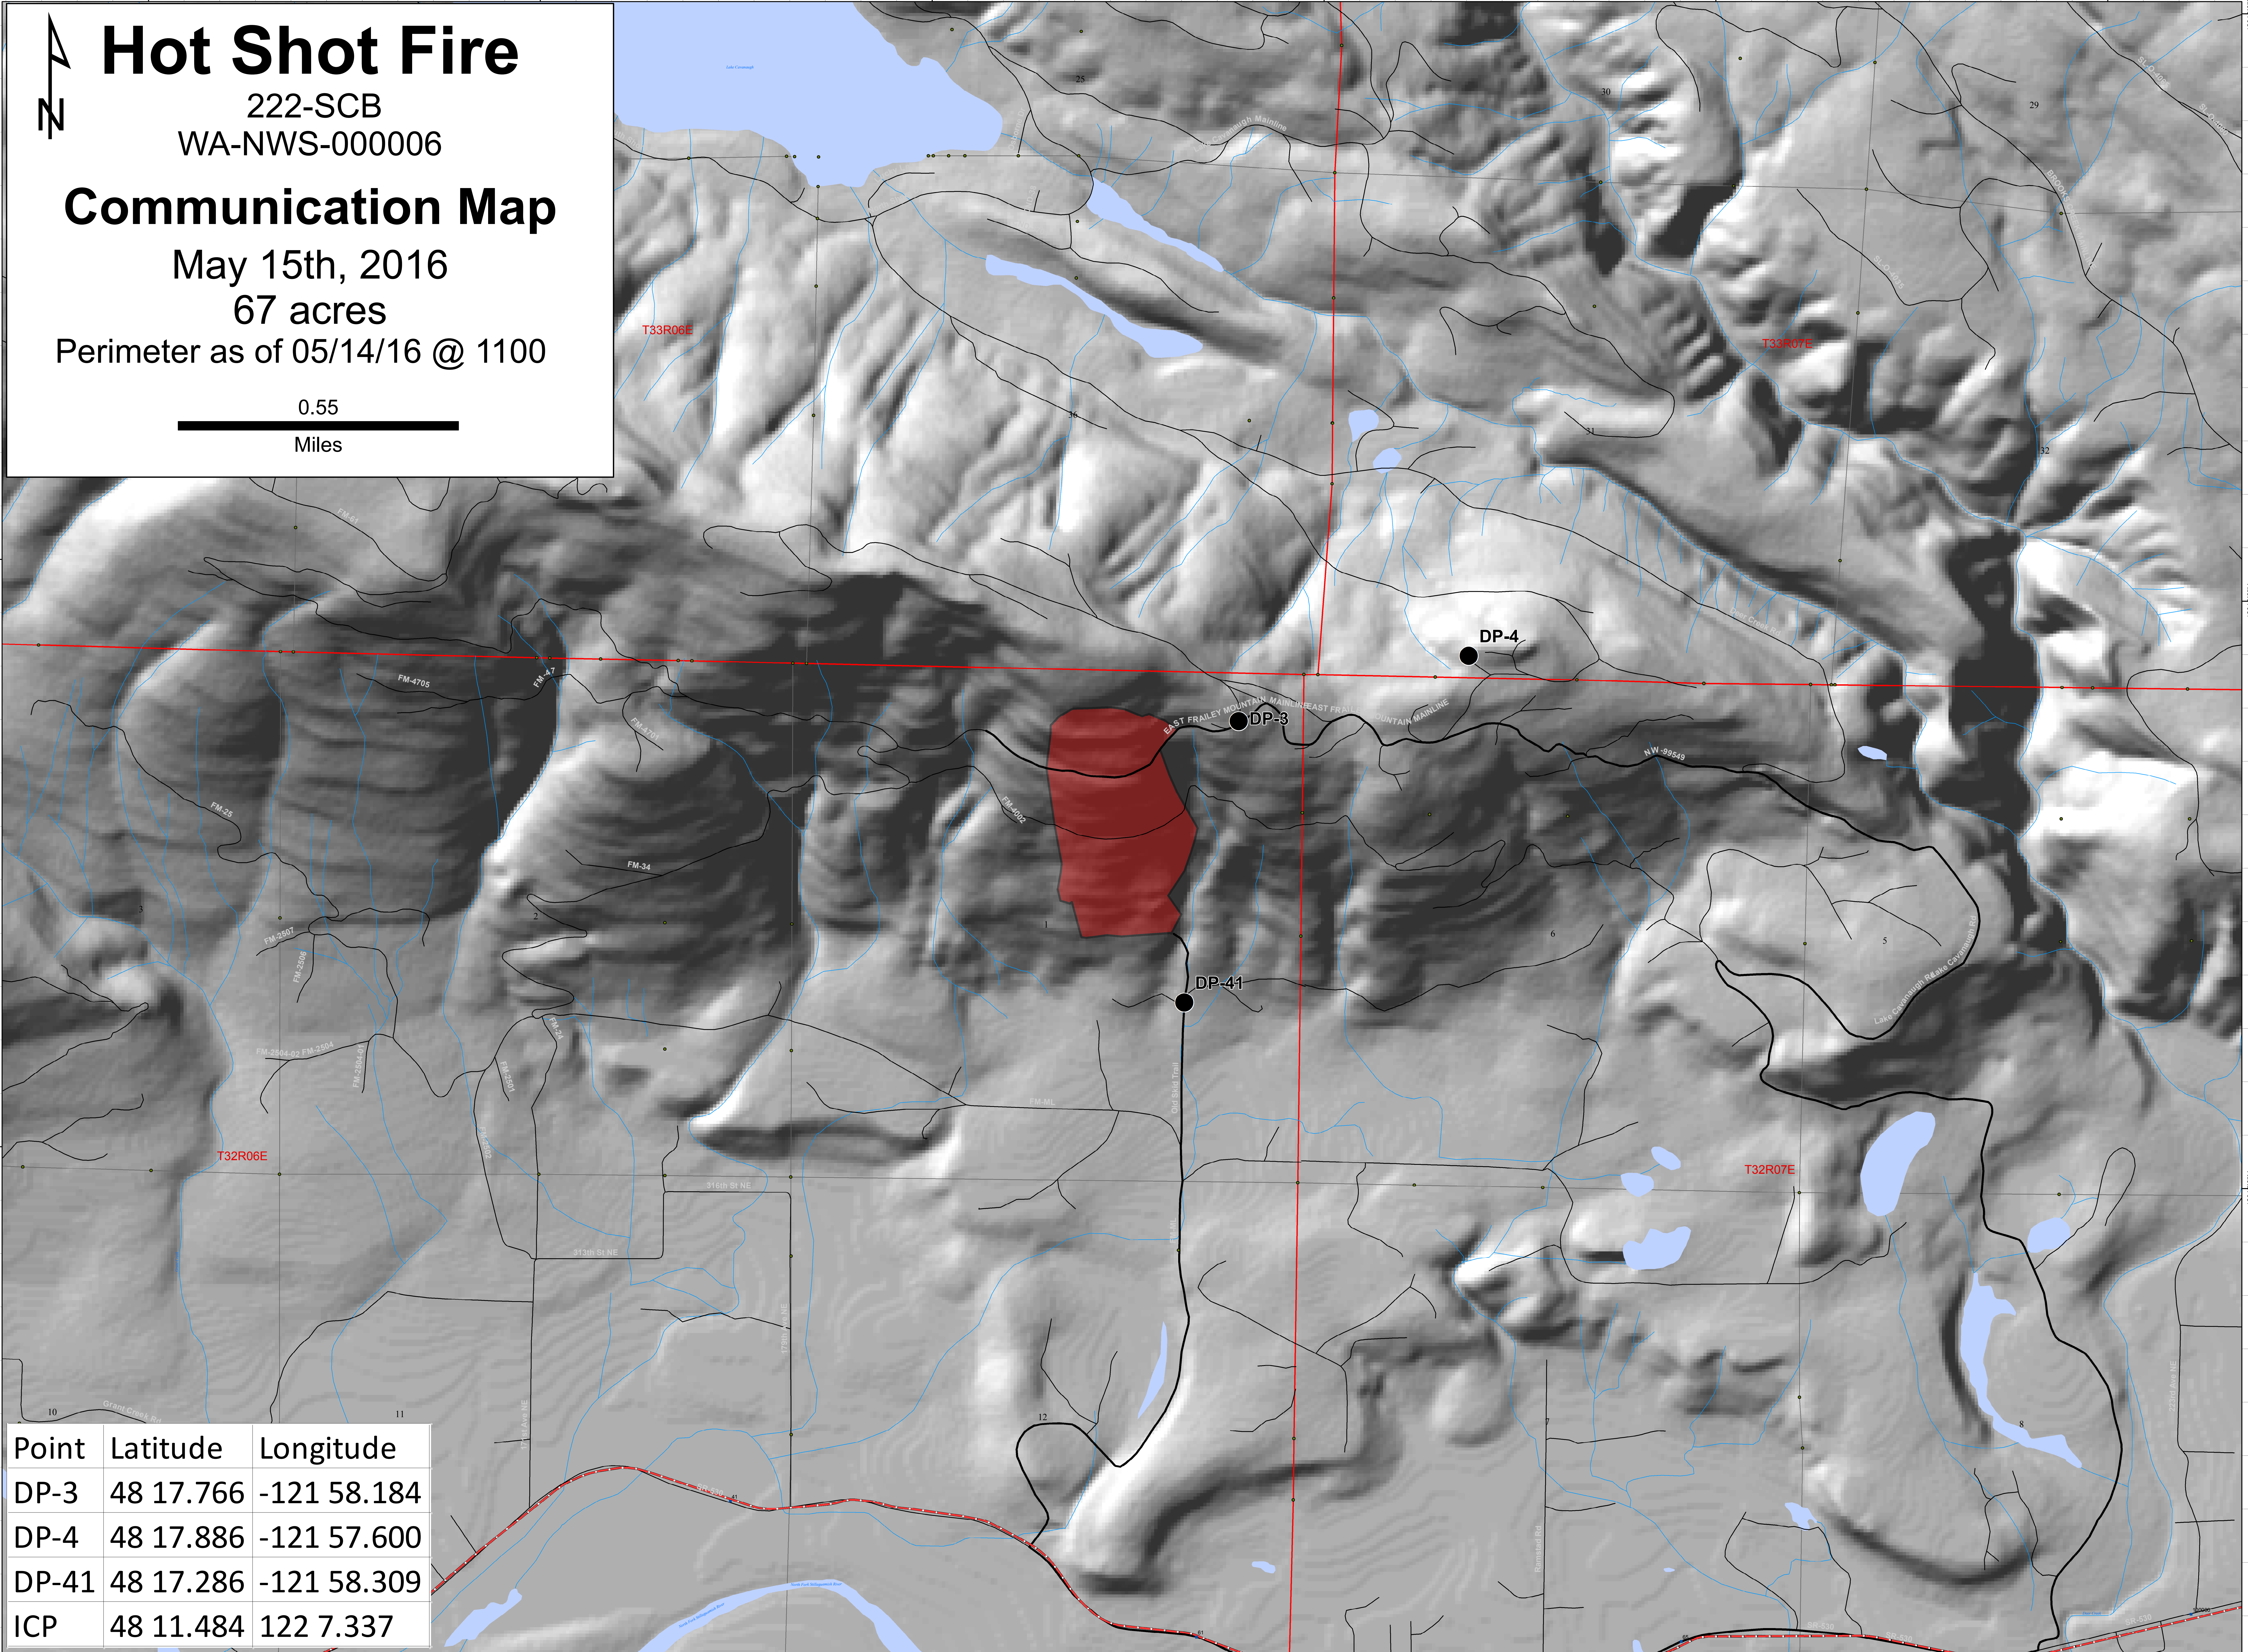

Hot Shot Fire

222-SCB
WA-NWS-000006

Communication Map

May 15th, 2016

67 acres

Perimeter as of 05/14/16 @ 1100

0.55

Miles

Point	Latitude	Longitude
DP-3	48 17.766	-121 58.184
DP-4	48 17.886	-121 57.600
DP-41	48 17.286	-121 58.309
ICP	48 11.484	122 7.337