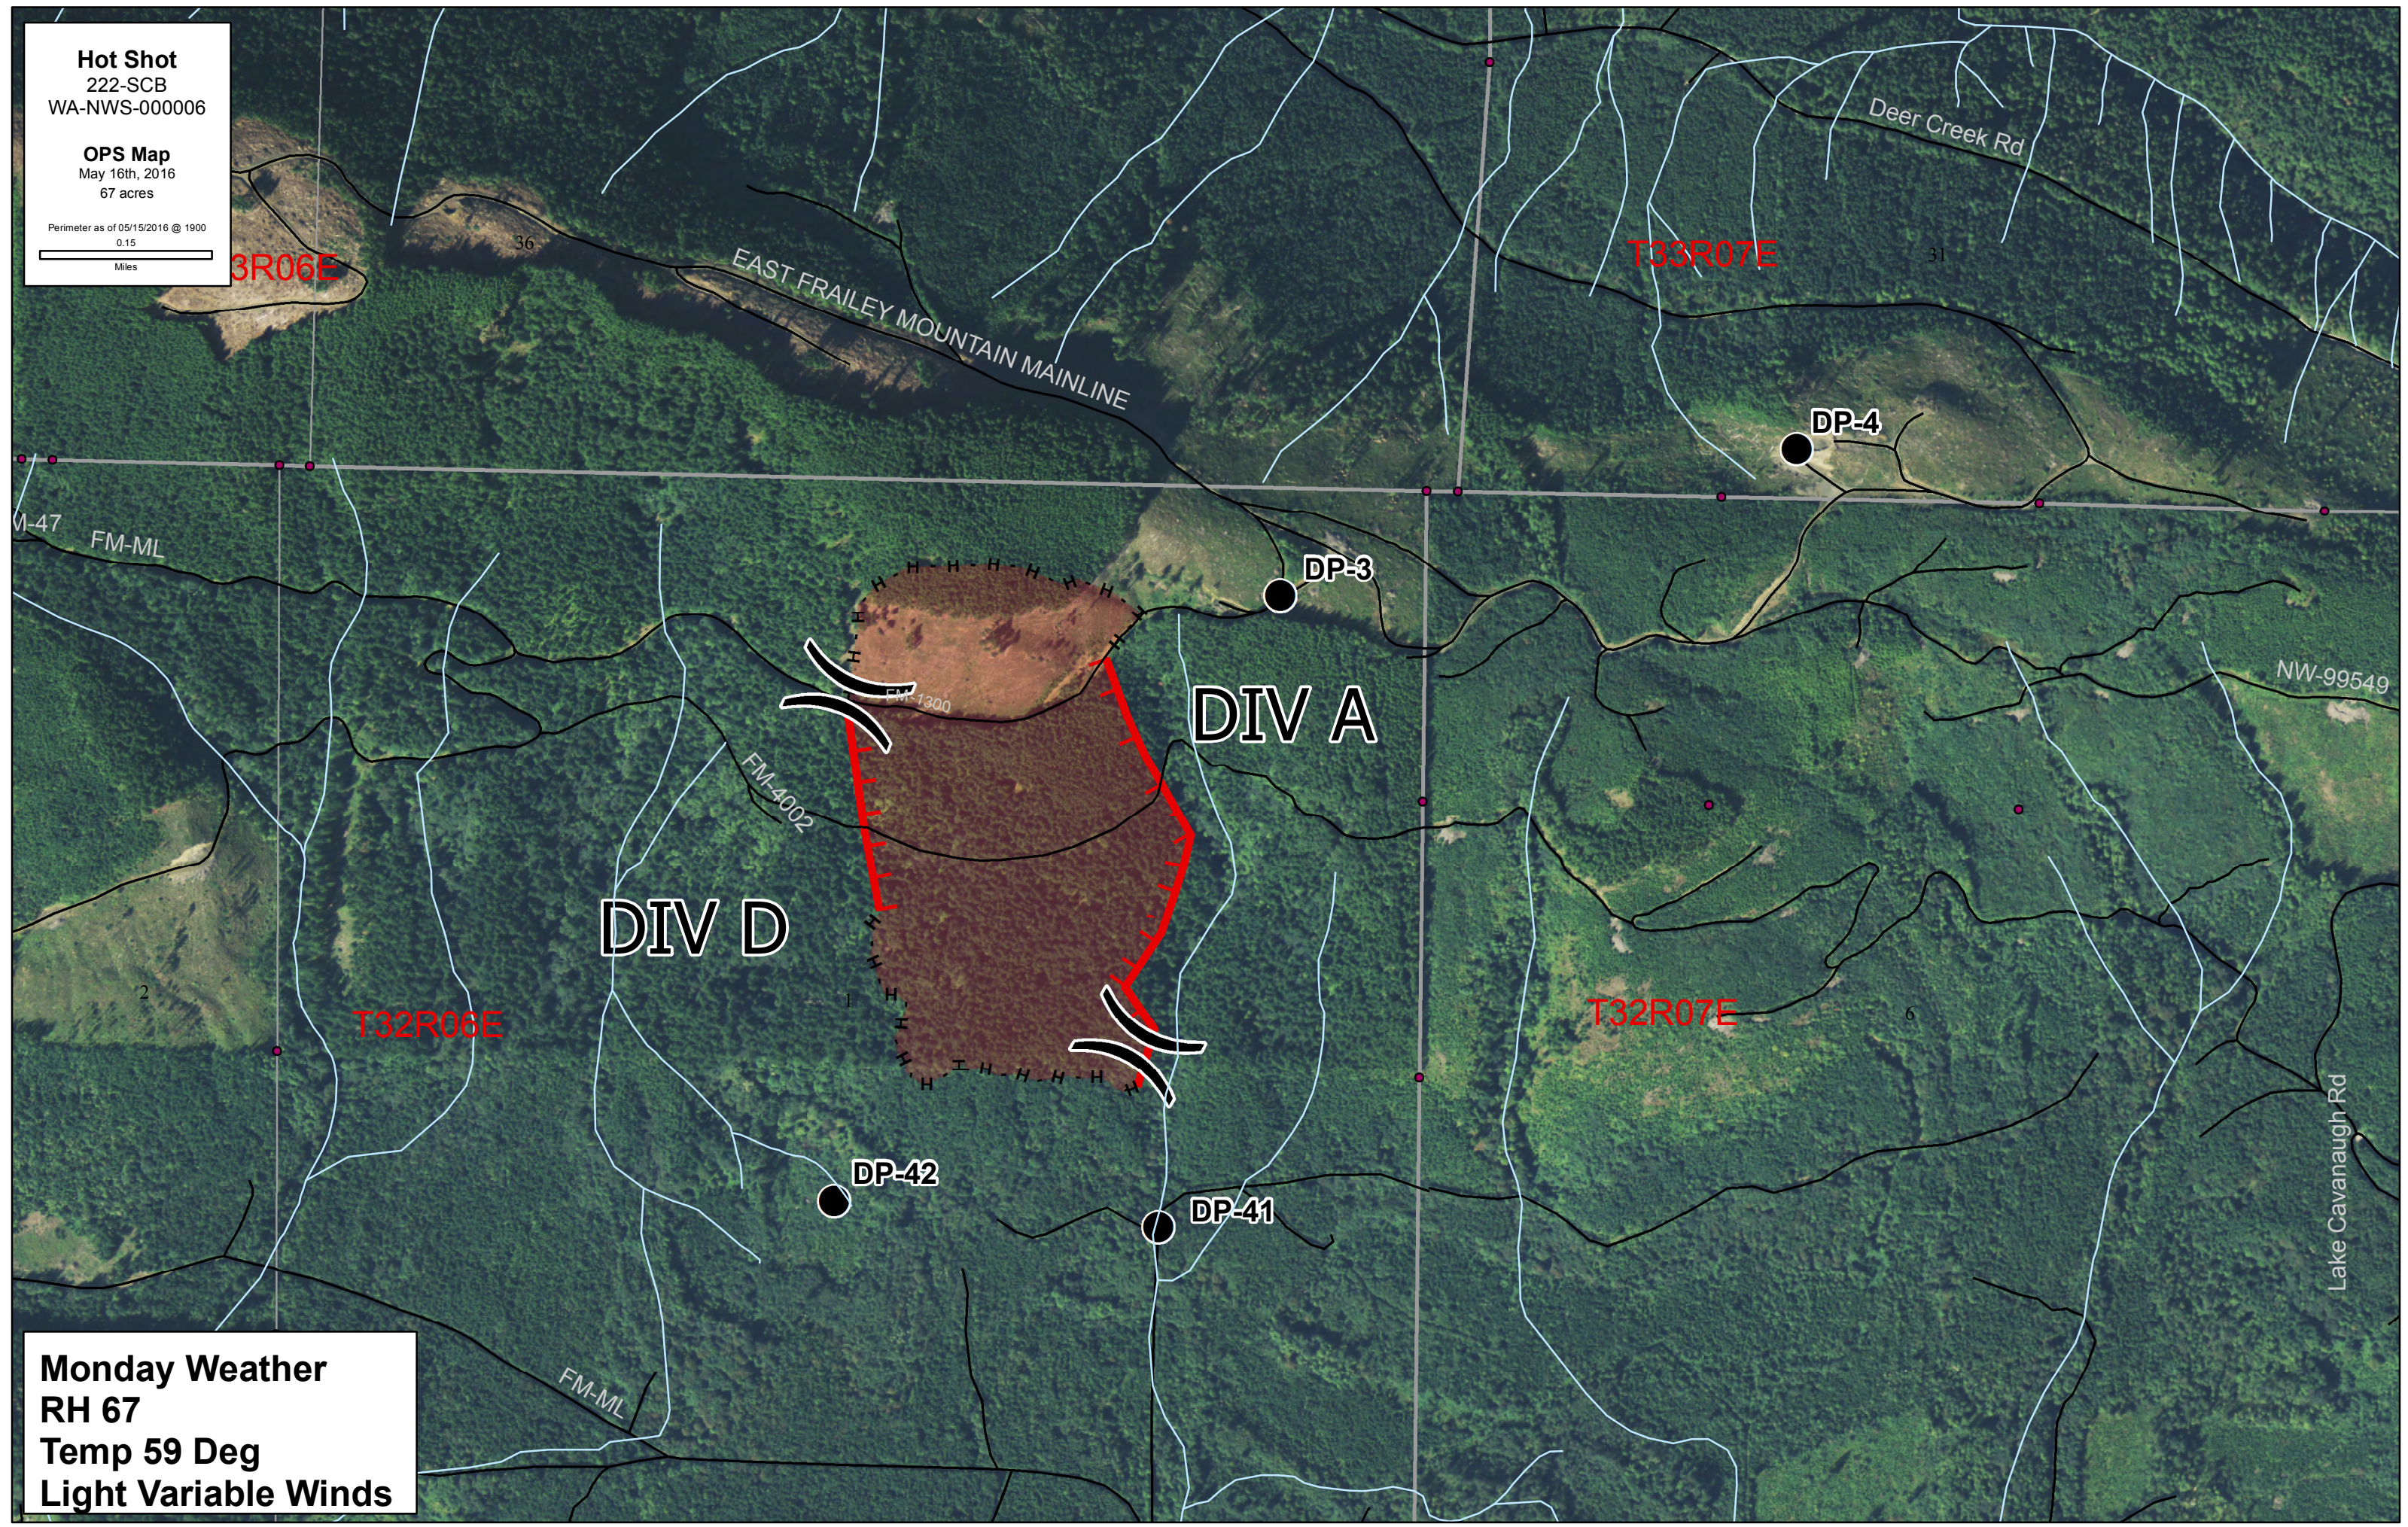

Hot Shot
222-SCB
WA-NWS-000006

OPS Map
May 16th, 2016
67 acres

Perimeter as of 05/15/2016 @ 1900
0.15
Miles

Monday Weather
RH 67
Temp 59 Deg
Light Variable Winds