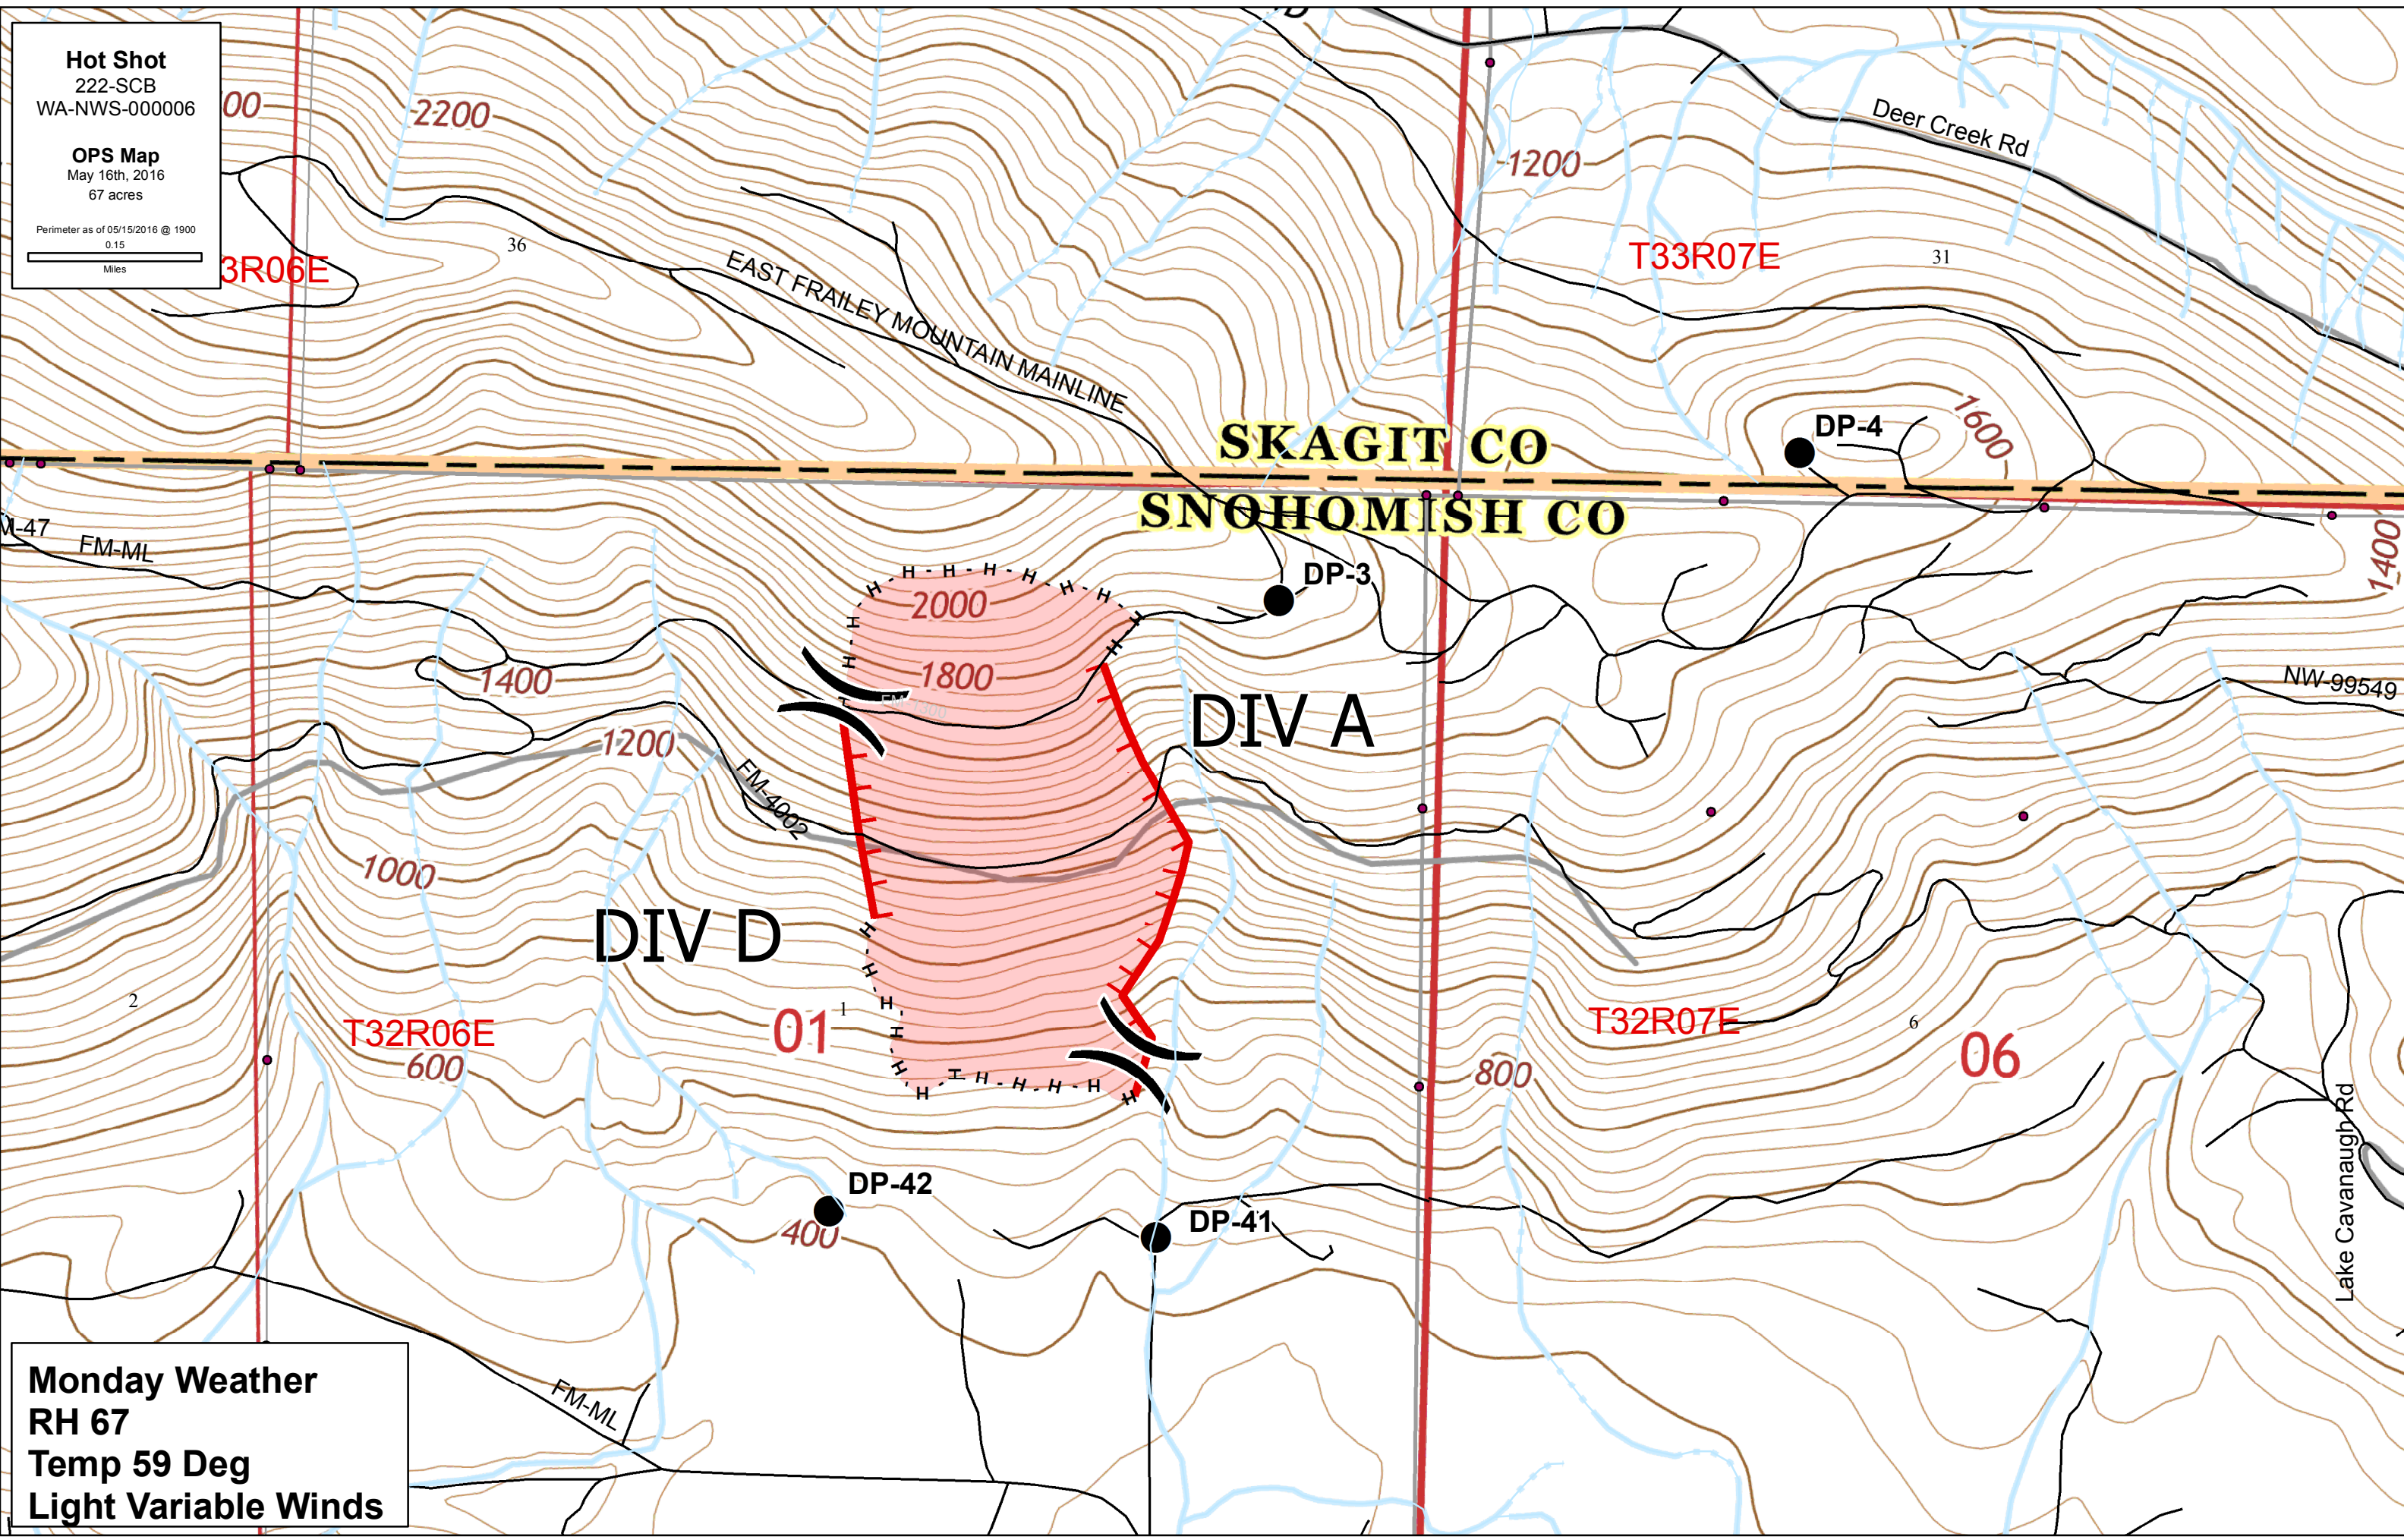

**Hot Shot**  
222-SCB  
WA-NWS-000006

**OPS Map**  
May 16th, 2016  
67 acres

Perimeter as of 05/15/2016 @ 1900  
0.15  
Miles

**Monday Weather**  
RH 67  
Temp 59 Deg  
Light Variable Winds