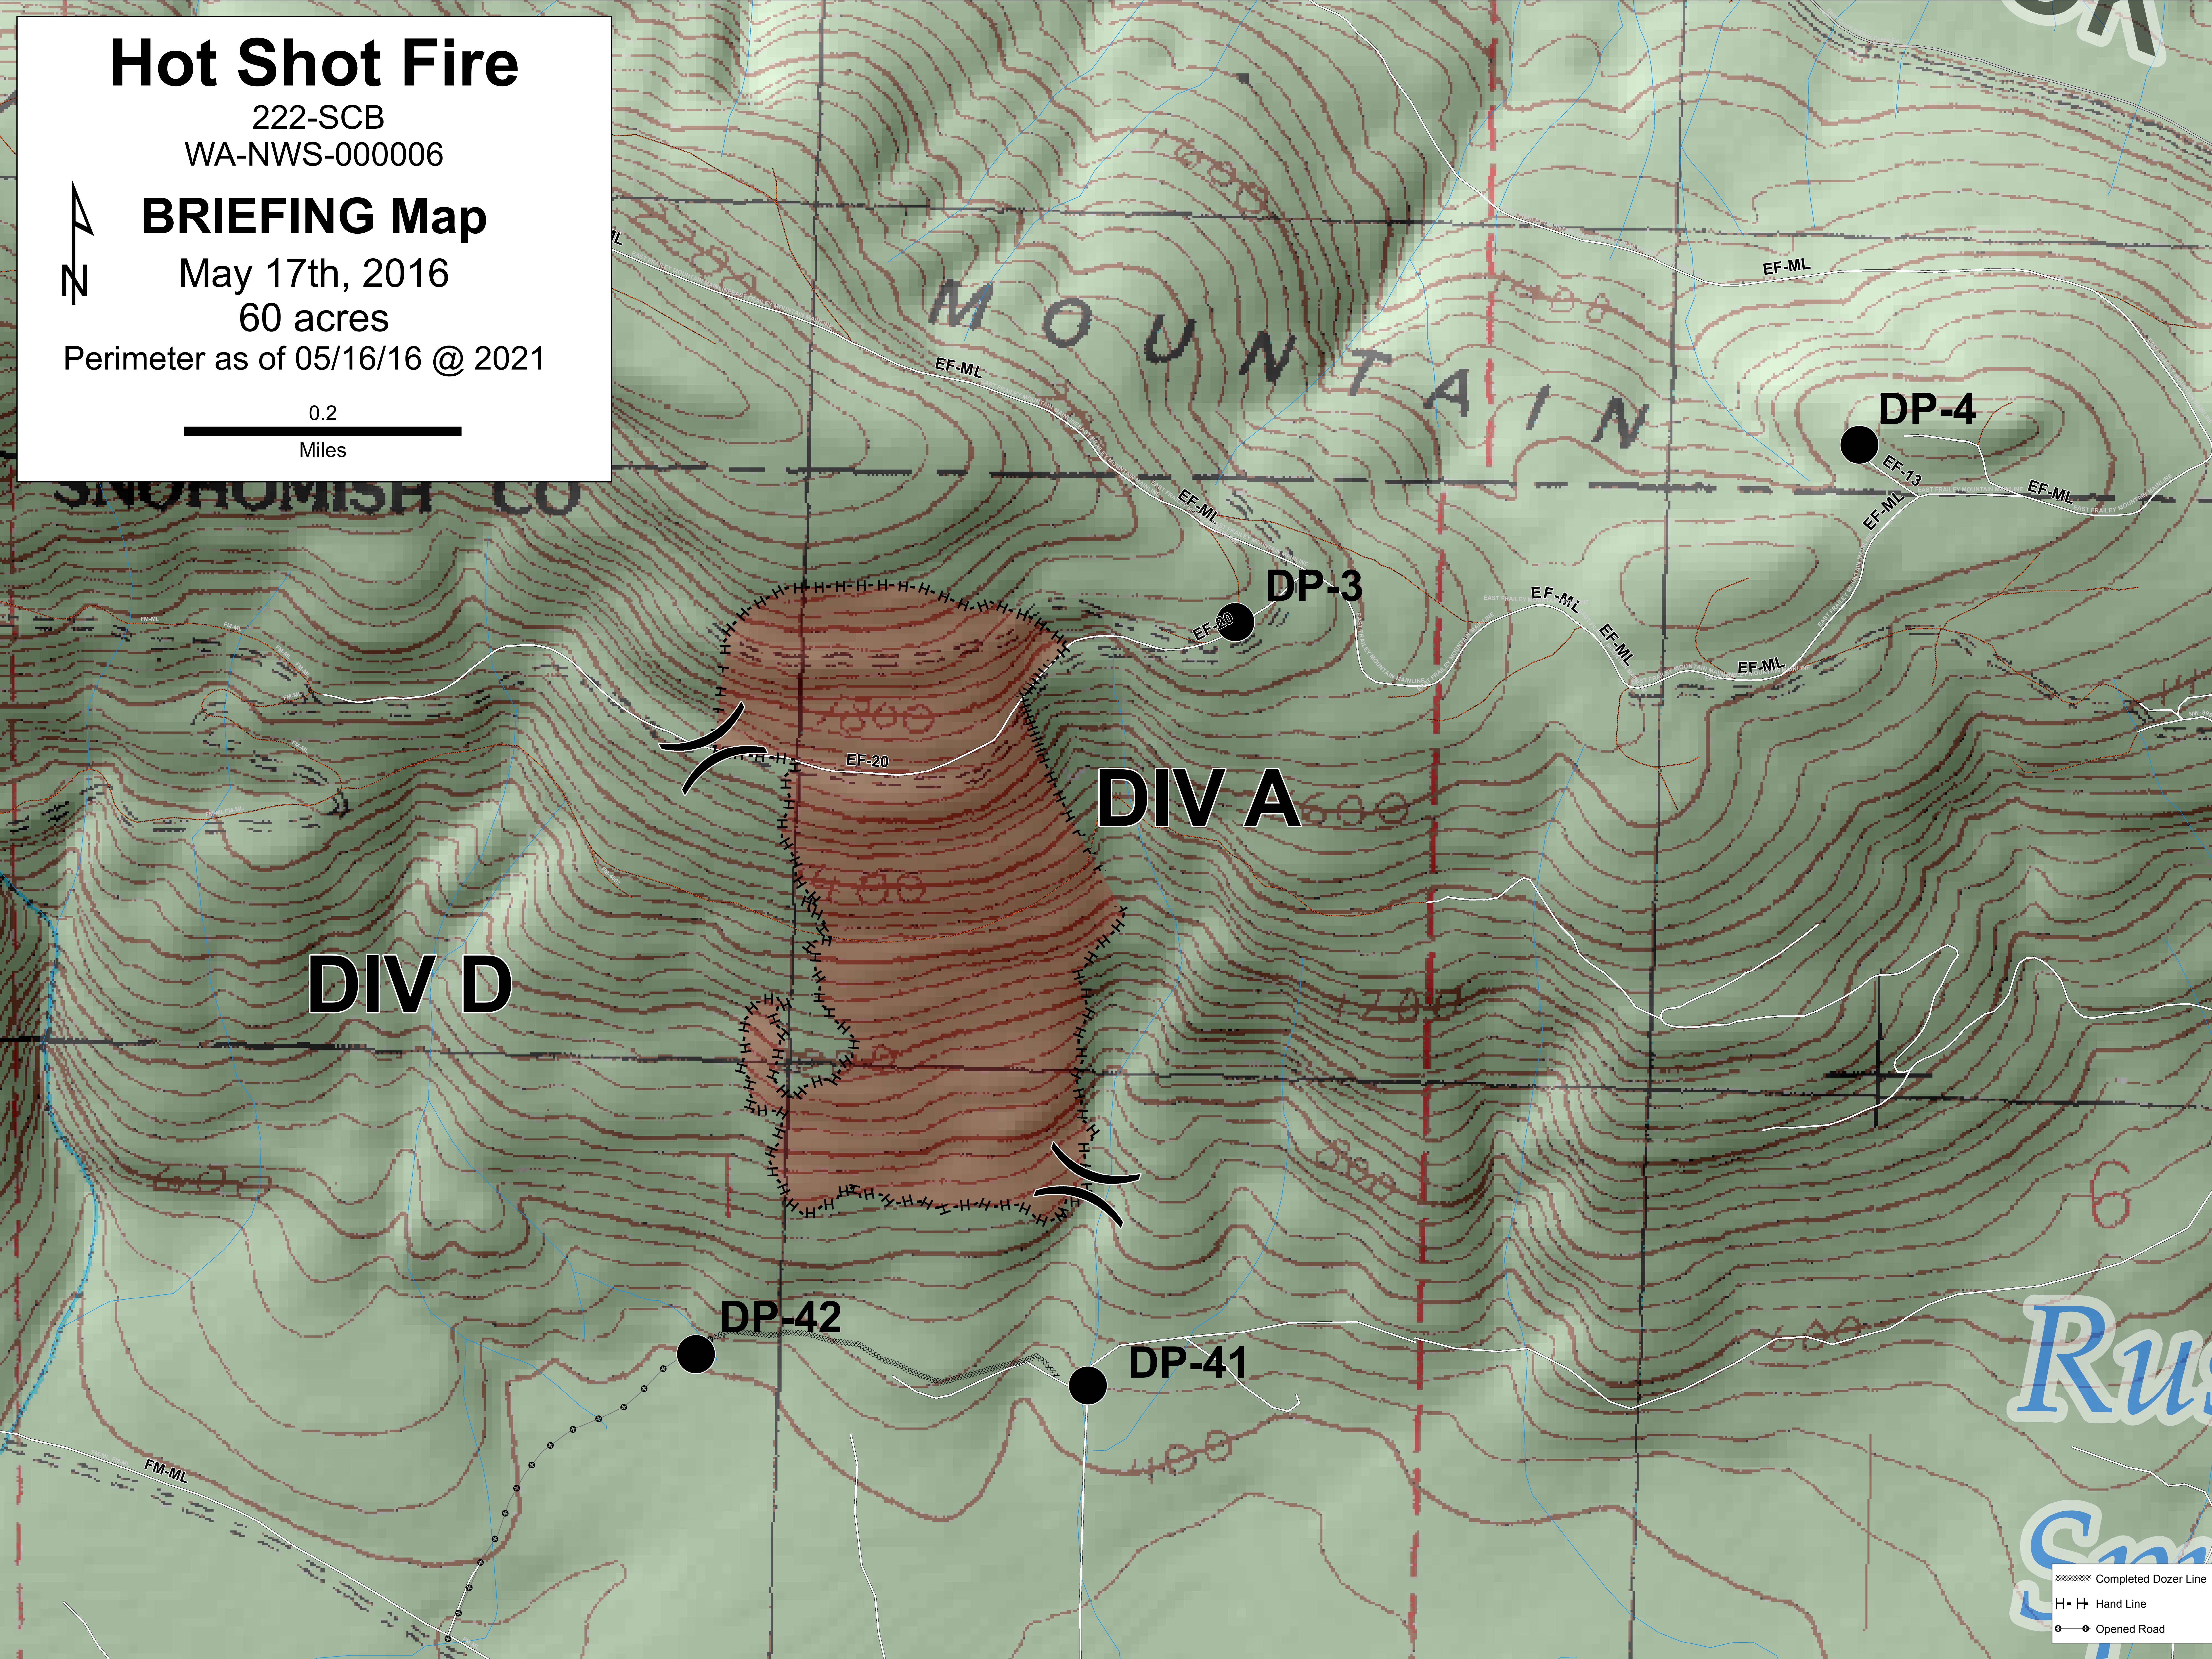

Hot Shot Fire

222-SCB

WA-NWS-000006

BRIEFING Map

May 17th, 2016

60 acres

Perimeter as of 05/16/16 @ 2021

0.2

Miles

- Completed Dozer Line
- Hand Line
- Opened Road