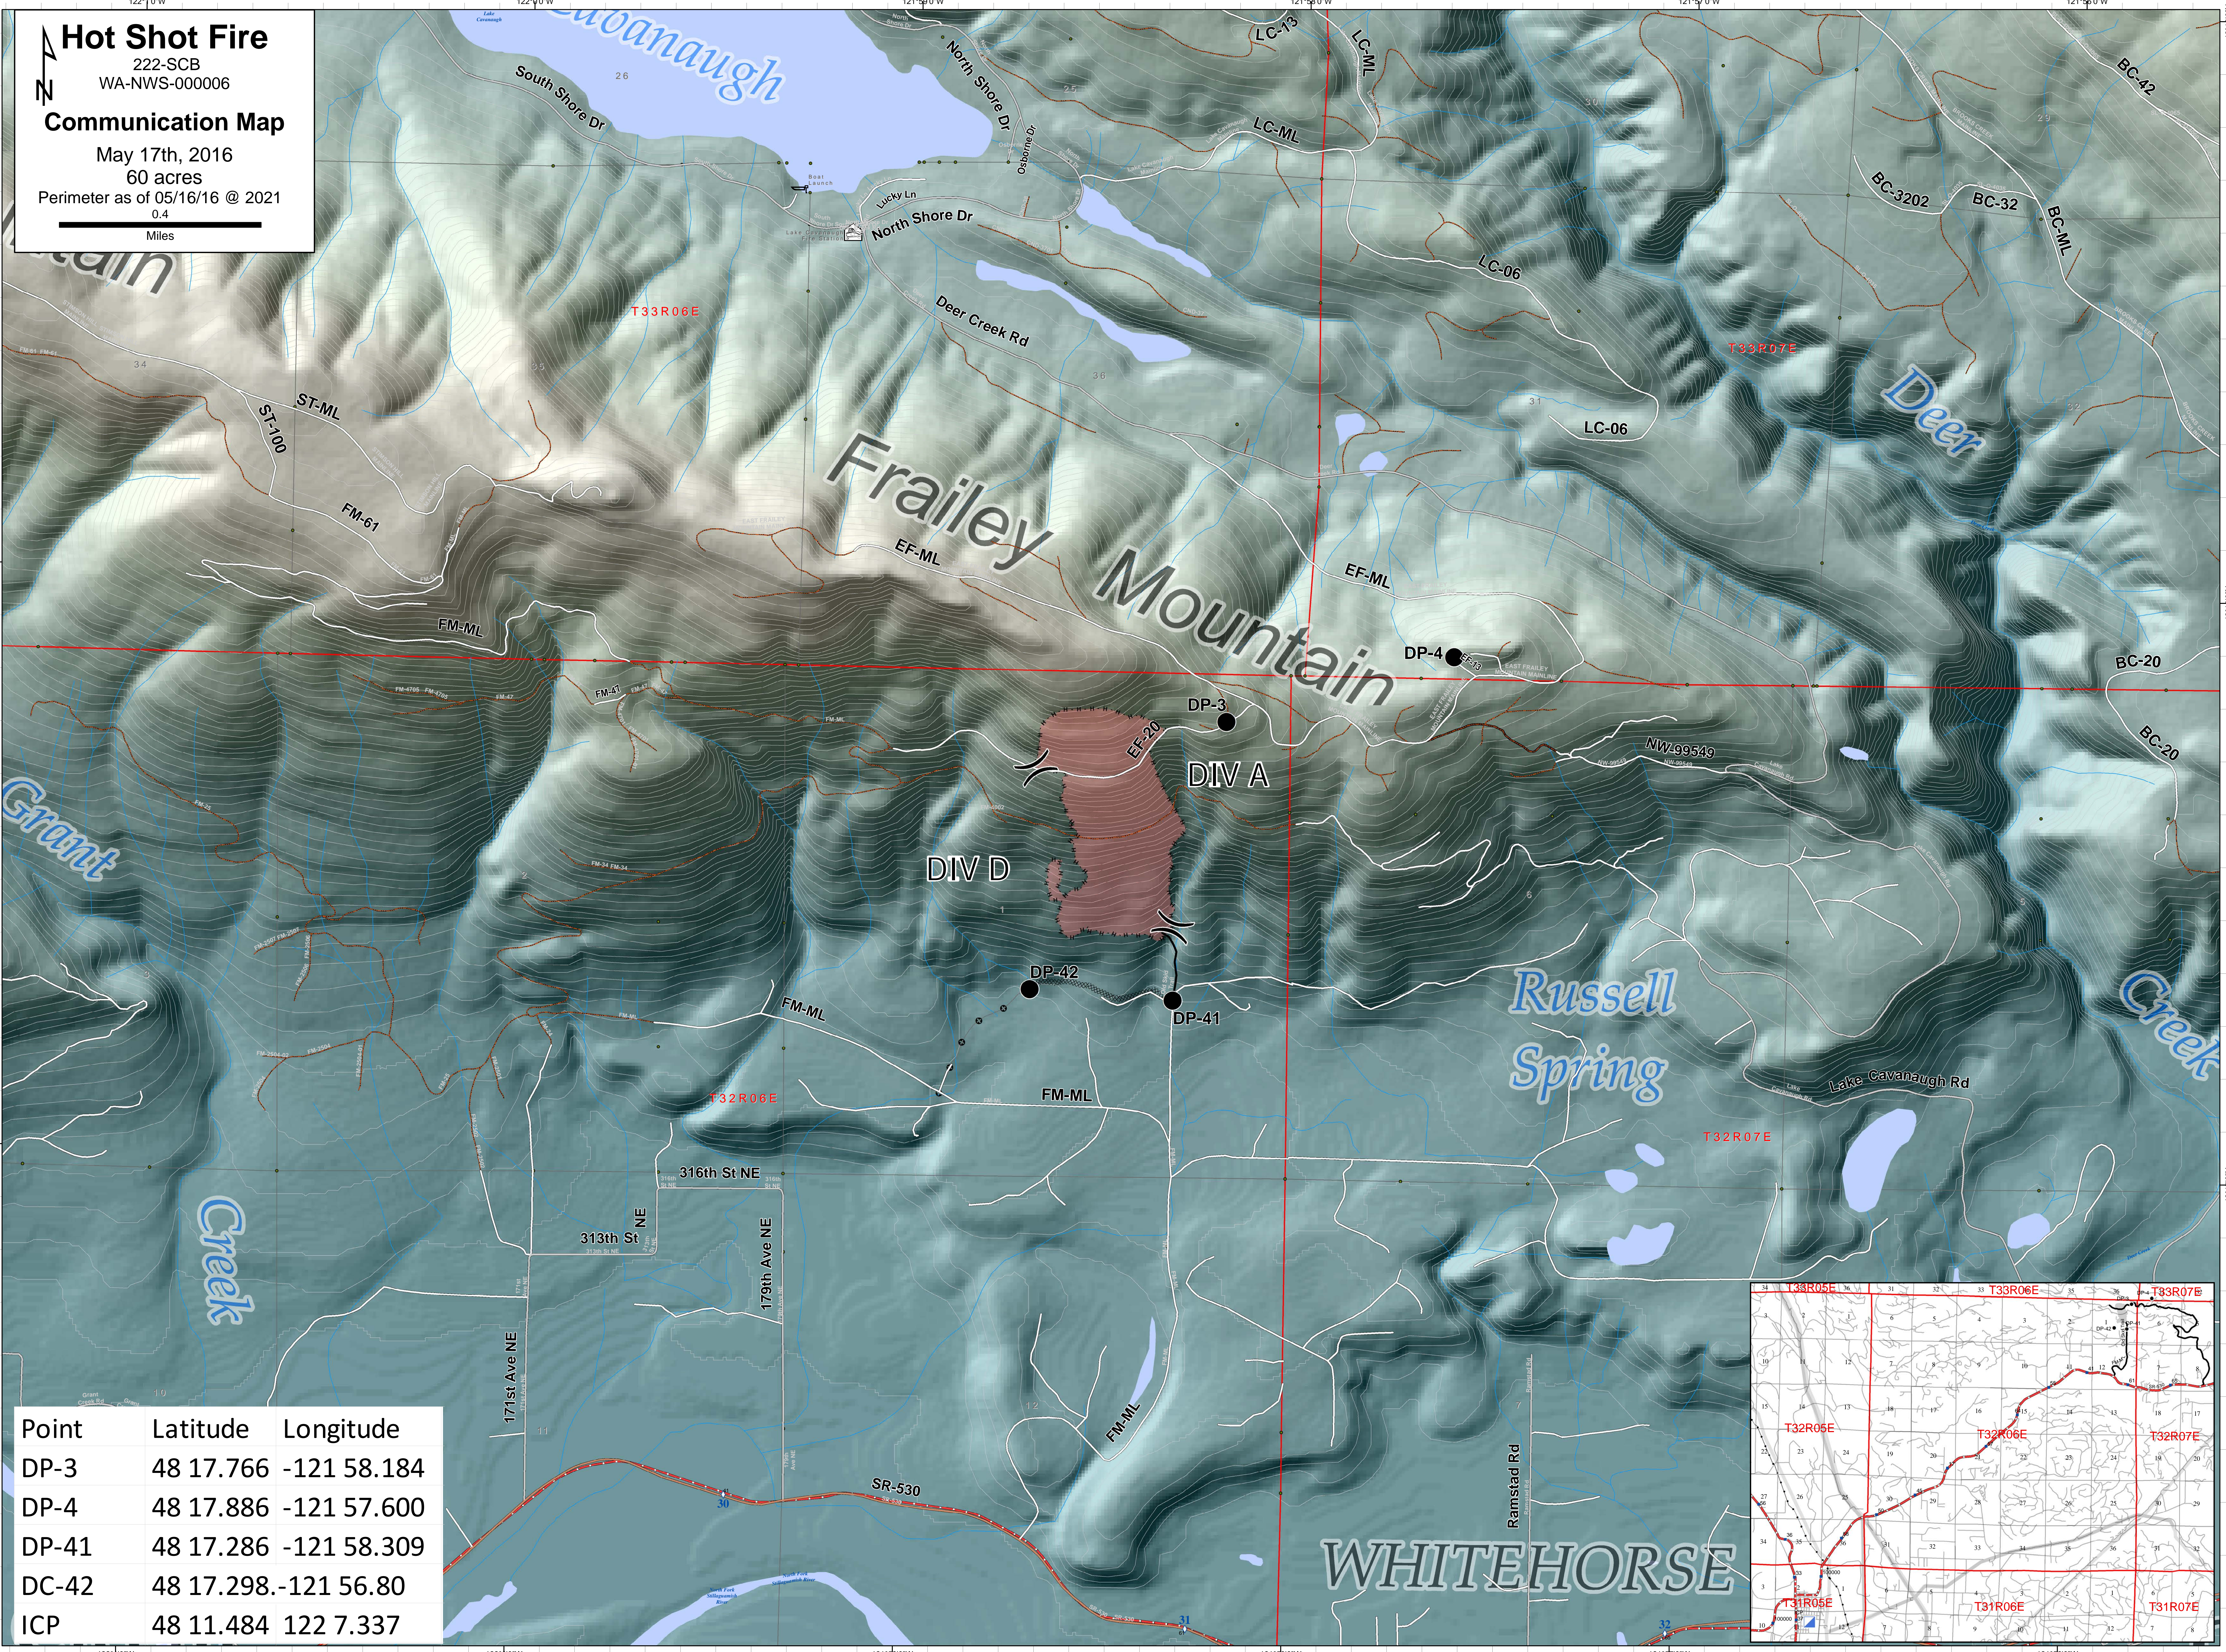

Hot Shot Fire
 222-SCB
 WA-NWS-000006
Communication Map
 May 17th, 2016
 60 acres
 Perimeter as of 05/16/16 @ 2021
 0.4
 Miles

Point	Latitude	Longitude
DP-3	48 17.766	-121 58.184
DP-4	48 17.886	-121 57.600
DP-41	48 17.286	-121 58.309
DC-42	48 17.298	-121 56.80
ICP	48 11.484	122 7.337