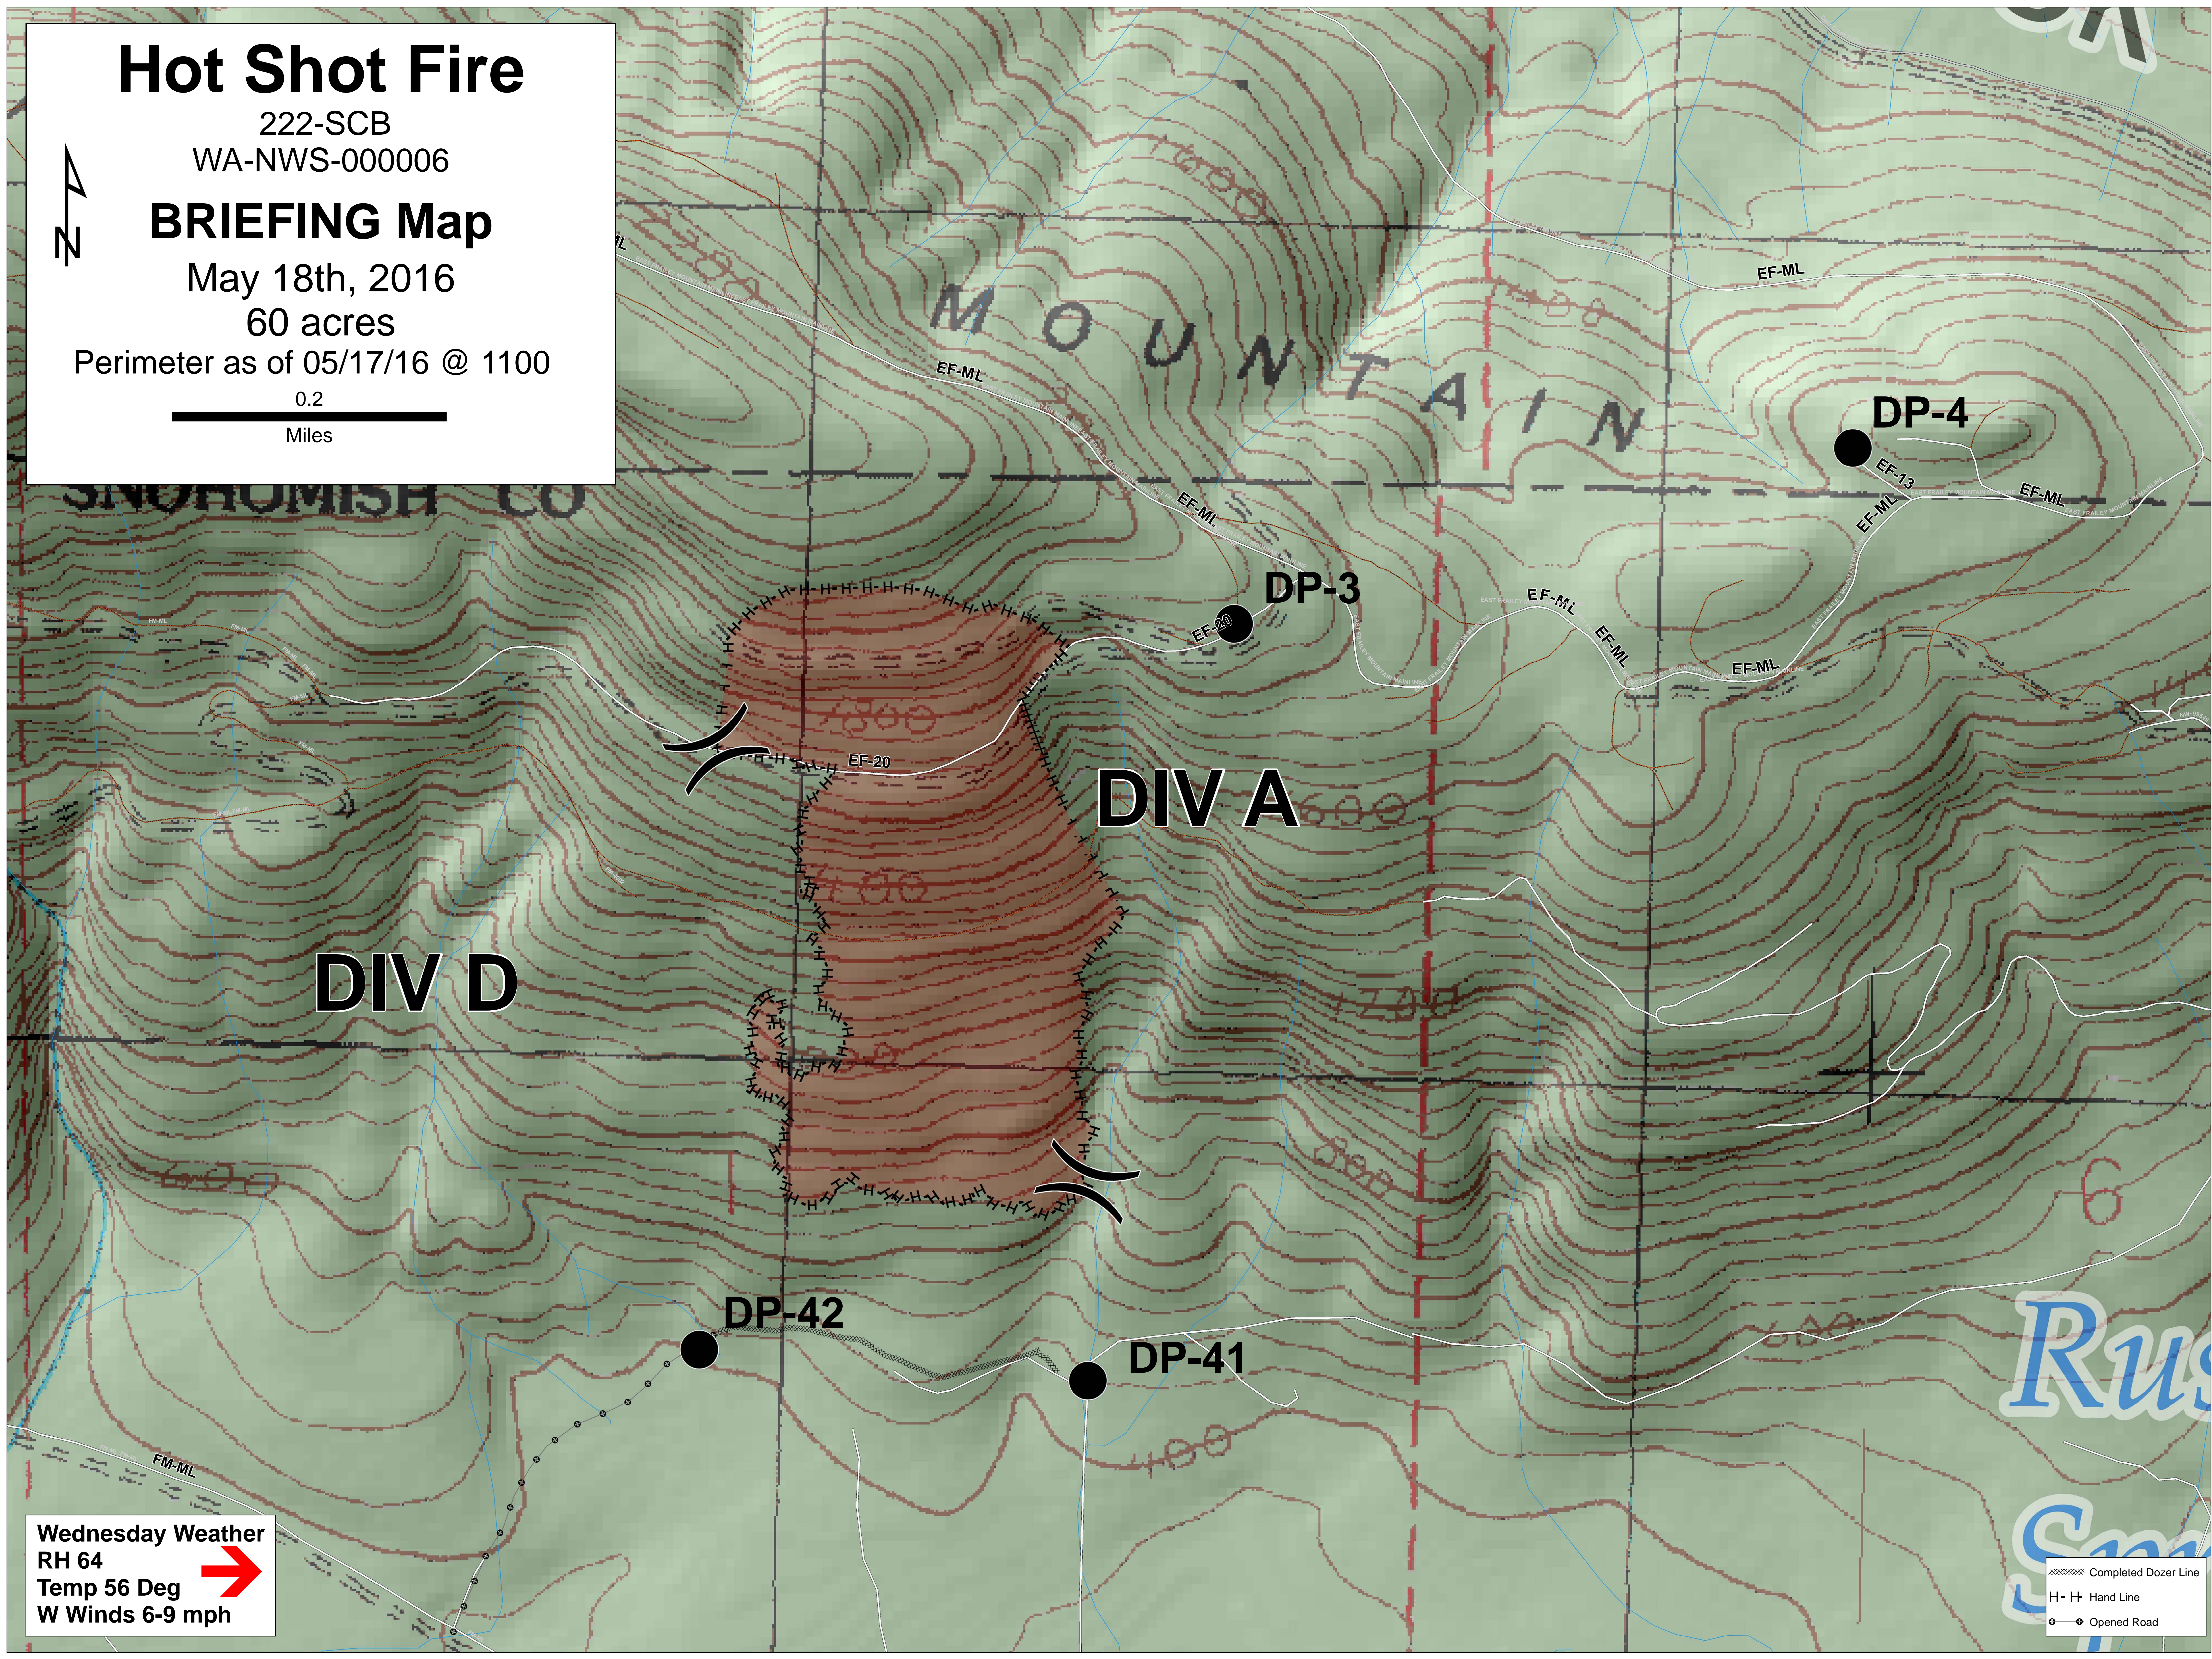

Hot Shot Fire

222-SCB

WA-NWS-000006

BRIEFING Map

May 18th, 2016

60 acres

Perimeter as of 05/17/16 @ 1100

0.2

Miles

Wednesday Weather
RH 64
Temp 56 Deg 
W Winds 6-9 mph

 Completed Dozer Line
 Hand Line
 Opened Road