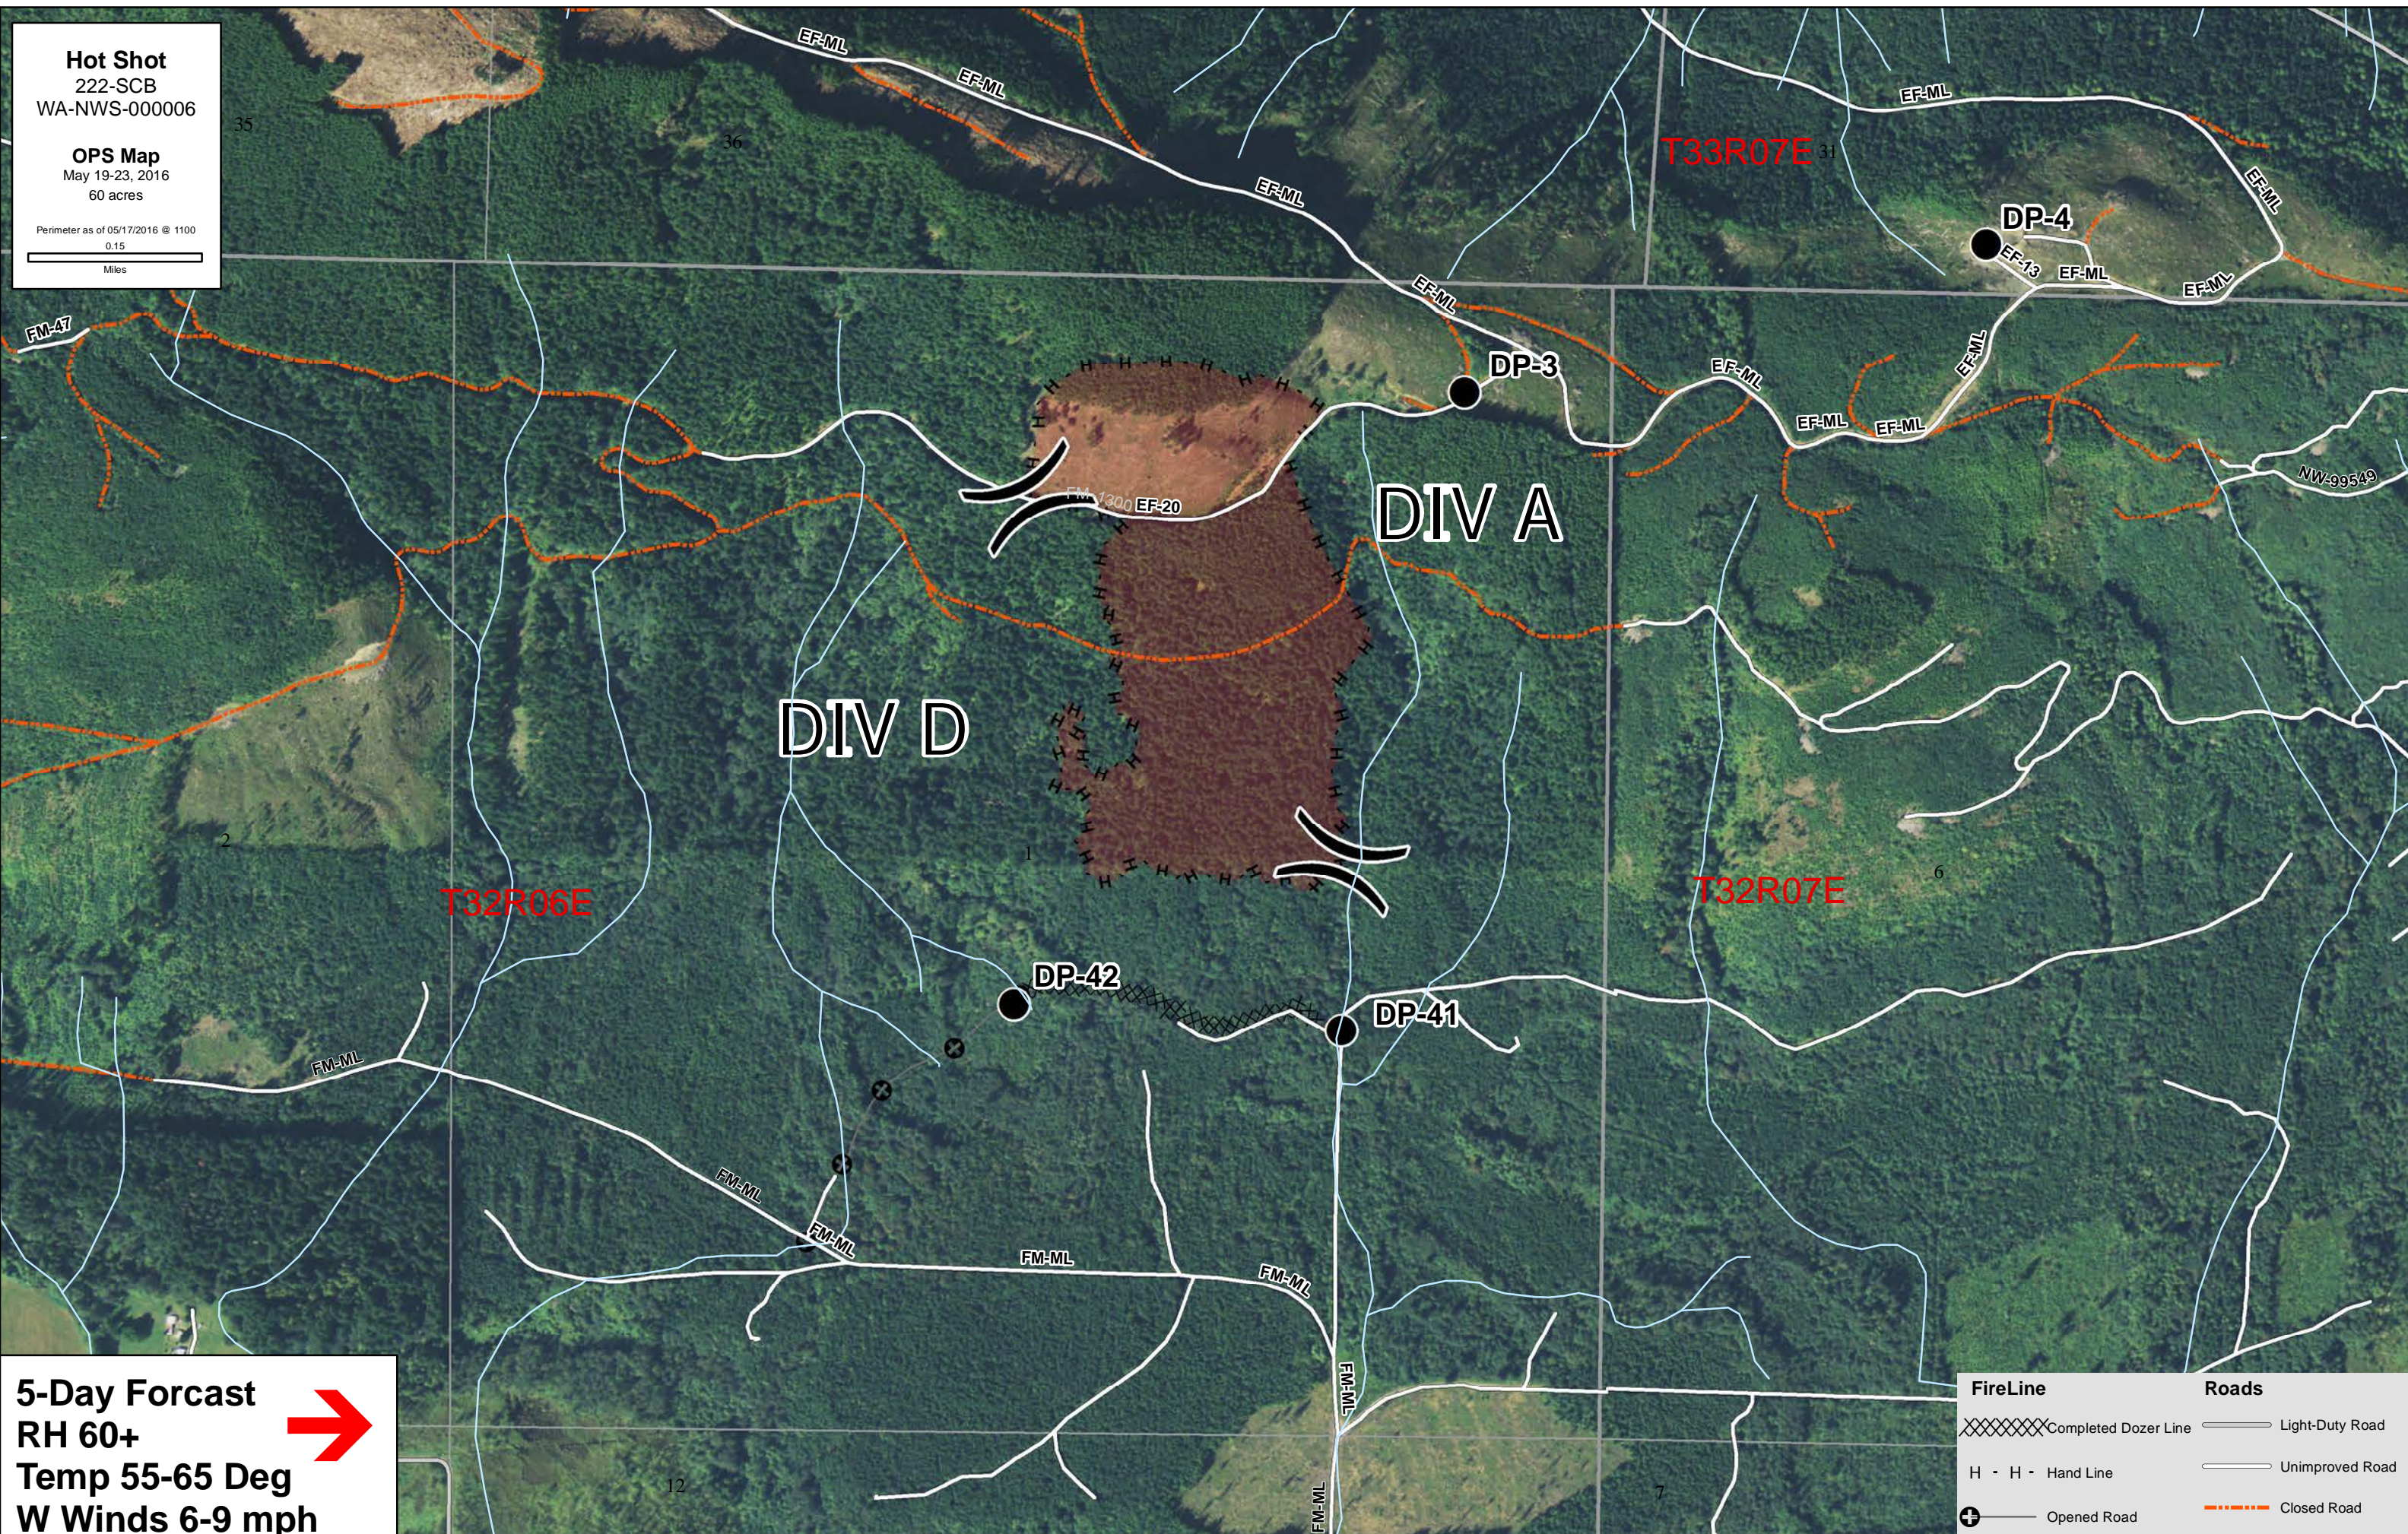

Hot Shot
 222-SCB
 WA-NWS-000006

OPS Map
 May 19-23, 2016
 60 acres

Perimeter as of 05/17/2016 @ 1100
 0.15
 Miles

5-Day Forecast
 RH 60+ 
 Temp 55-65 Deg
 W Winds 6-9 mph

FireLine		Roads	
	Completed Dozer Line		Light-Duty Road
	Hand Line		Unimproved Road
	Opened Road		Closed Road