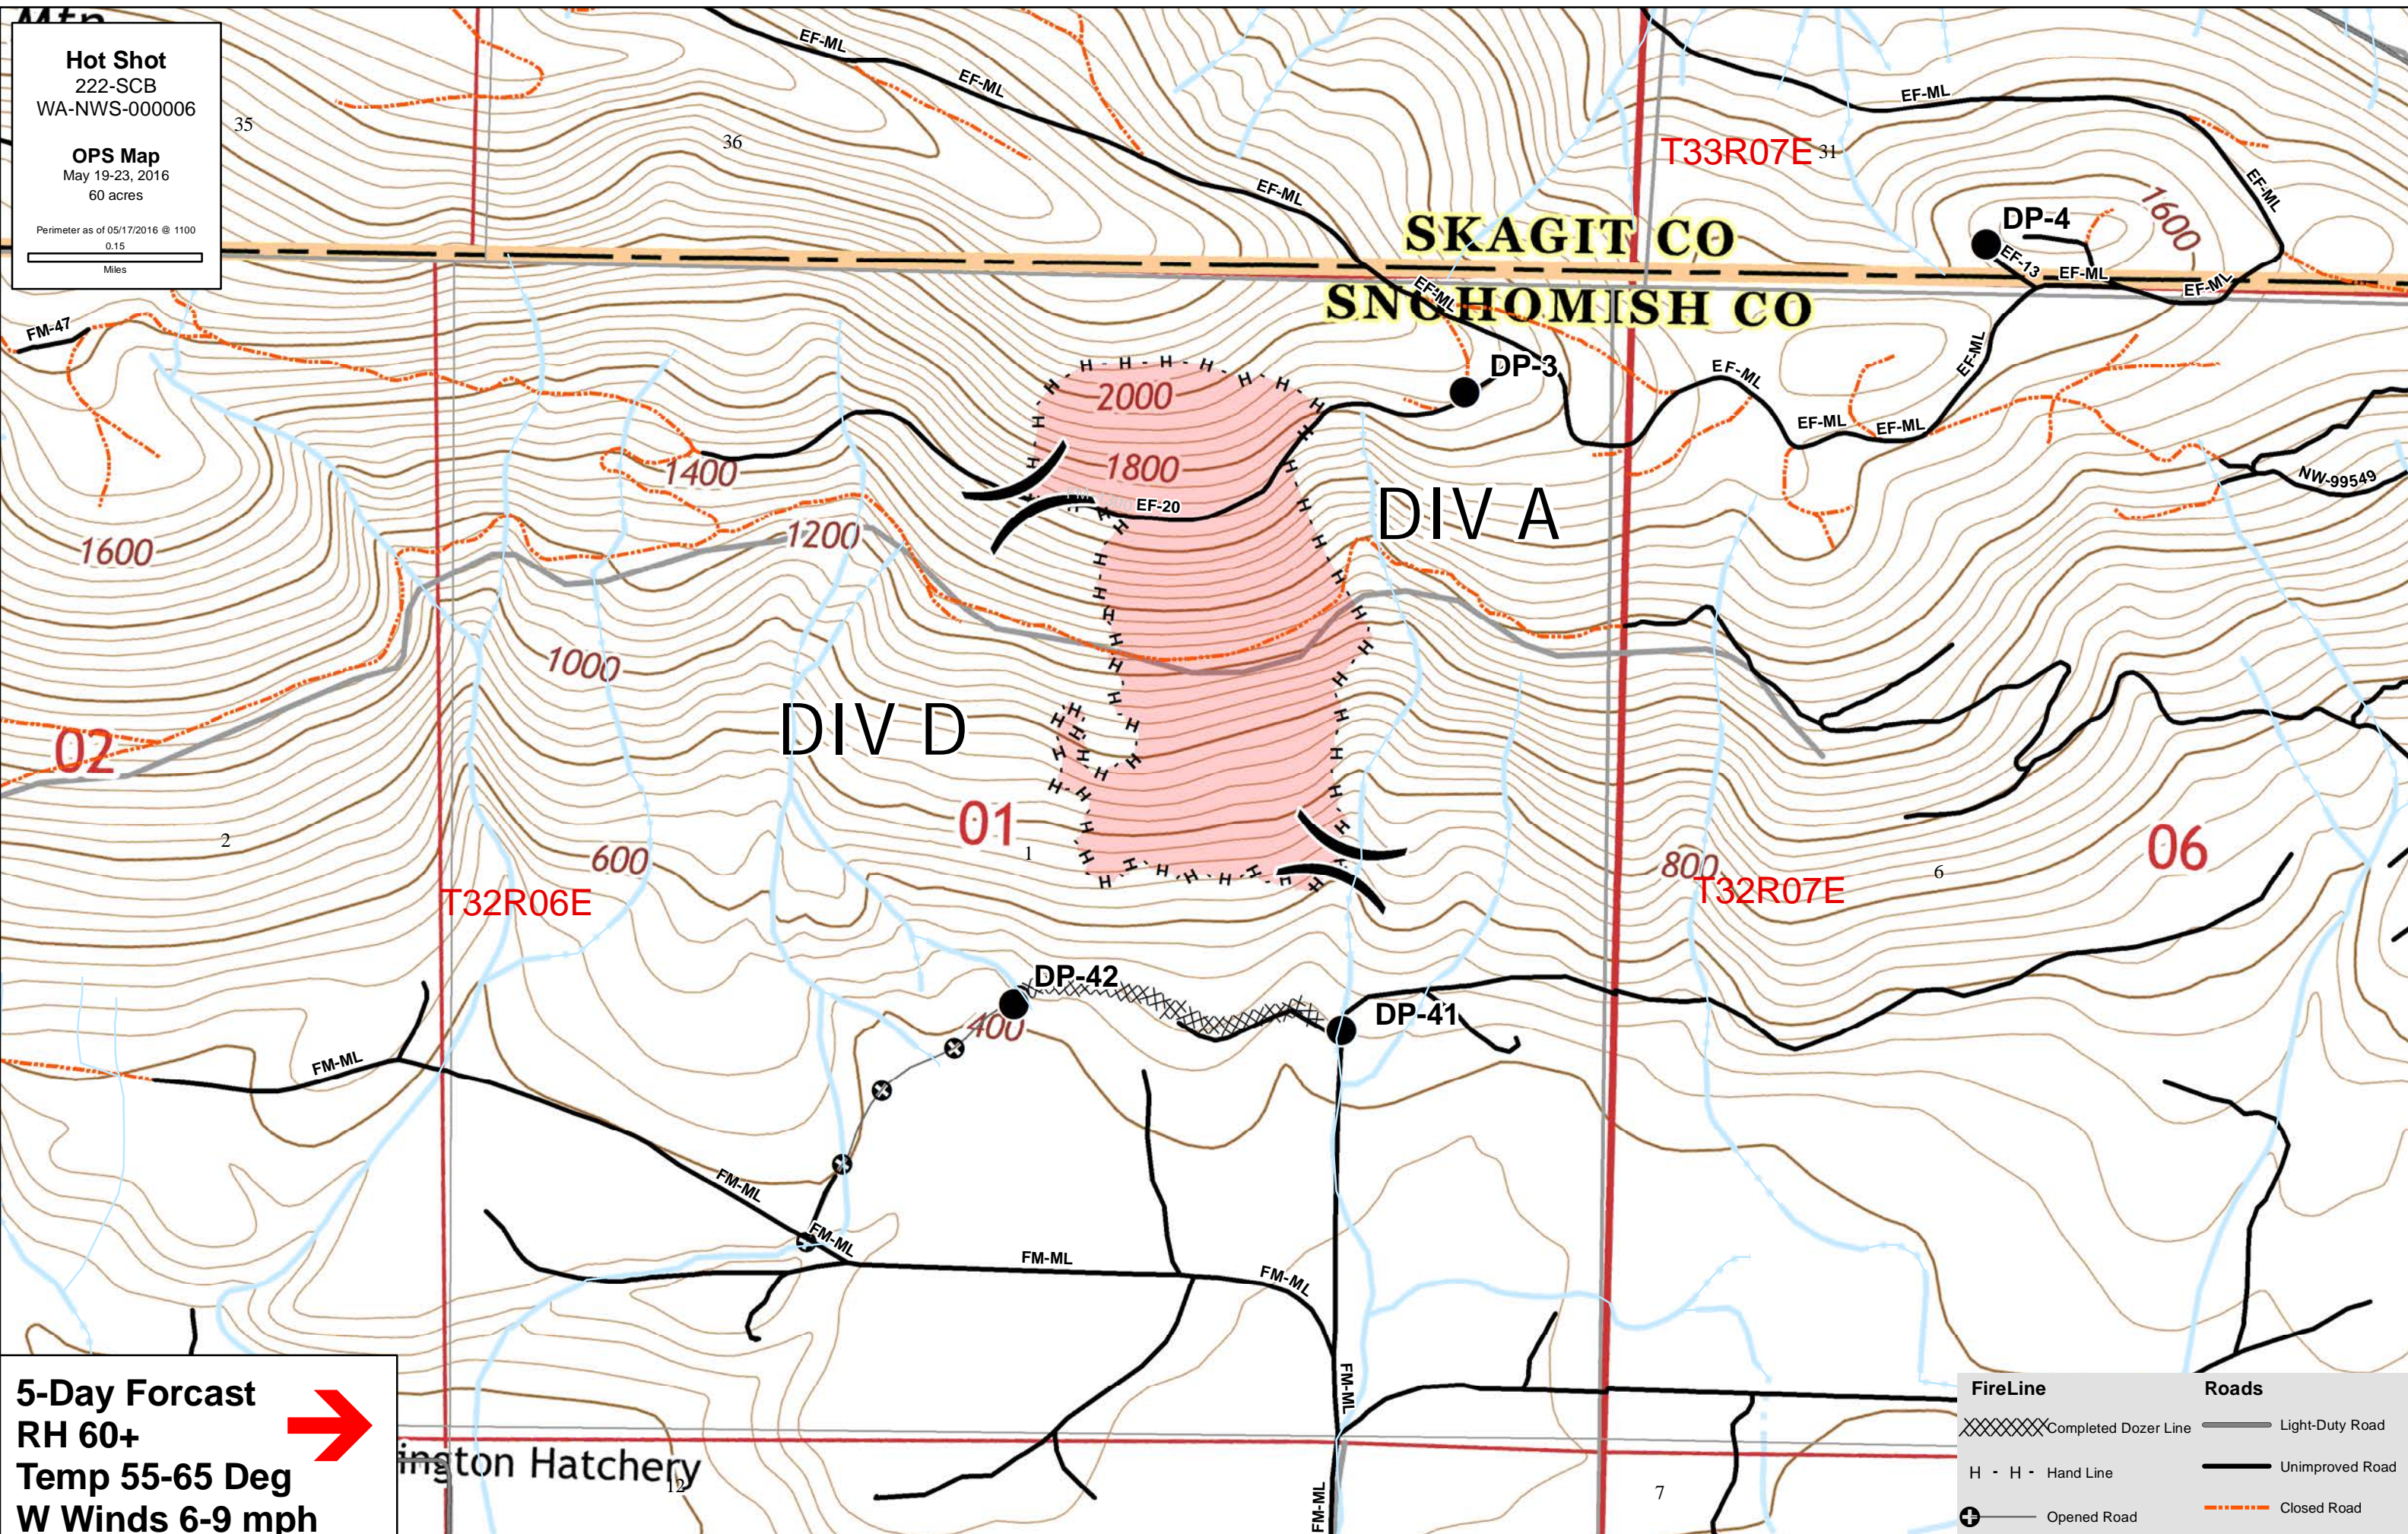

Hot Shot
 222-SCB
 WA-NWS-000006

OPS Map
 May 19-23, 2016
 60 acres

Perimeter as of 05/17/2016 @ 1100
 0.15
 Miles

5-Day Forecast
 RH 60+ 
 Temp 55-65 Deg
 W Winds 6-9 mph

FireLine		Roads	
	Completed Dozer Line		Light-Duty Road
	Hand Line		Unimproved Road
	Opened Road		Closed Road