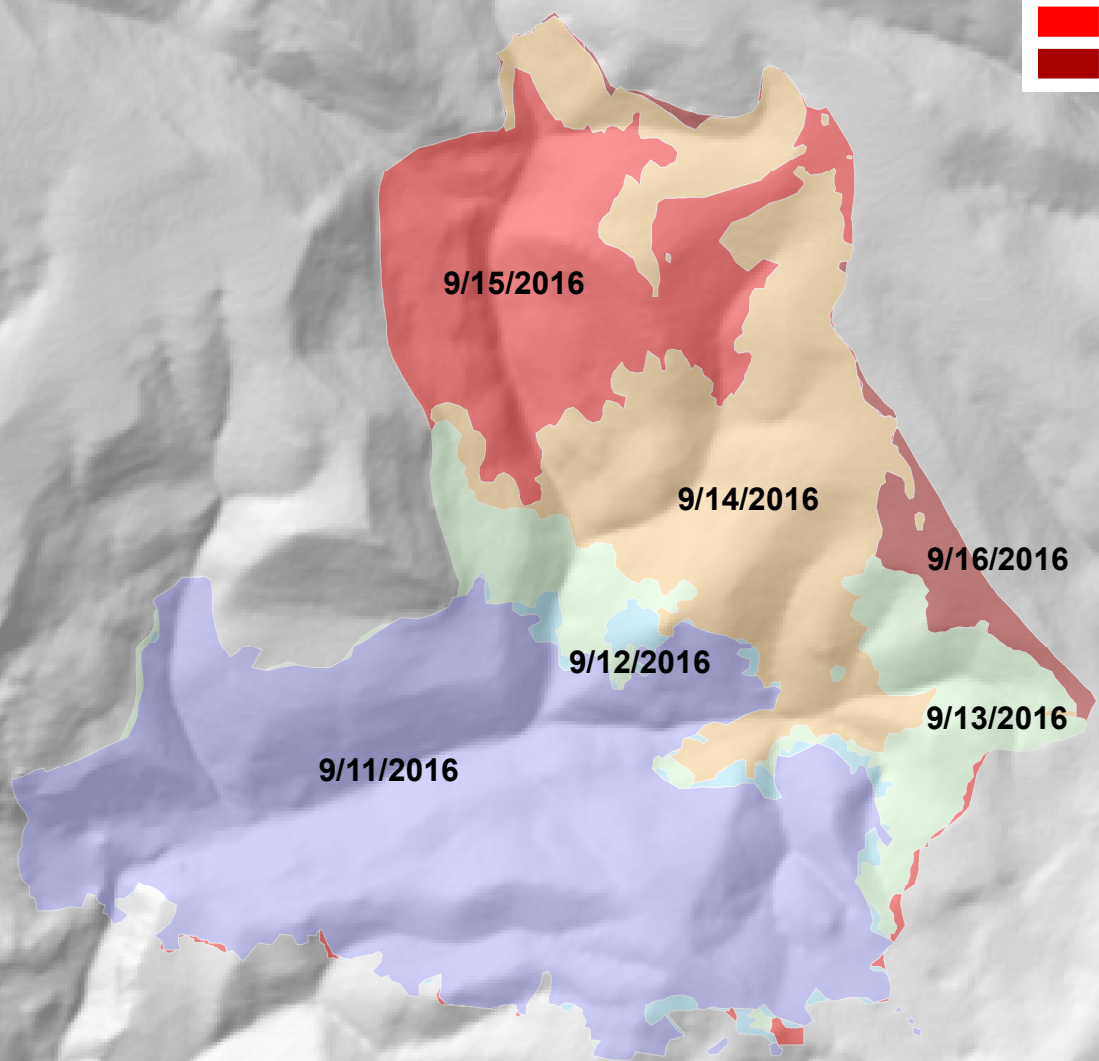

# Rock Creek Fire

CTO-221  
WA-OWF-000495

## Progression Map

09/16/2016  
1,382 acres

	Date	Acres	Growth	Percent
	9/11	615	0	0%
	9/12	640	25	4%
	9/13	777	137	18%
	9/14	1107	330	30%
	9/15	1344	237	18%
	9/16	1382	38	3%

A. Dazac  
09/17/16  
0744 Hours

\*IR Heat Perimeters used for progression map