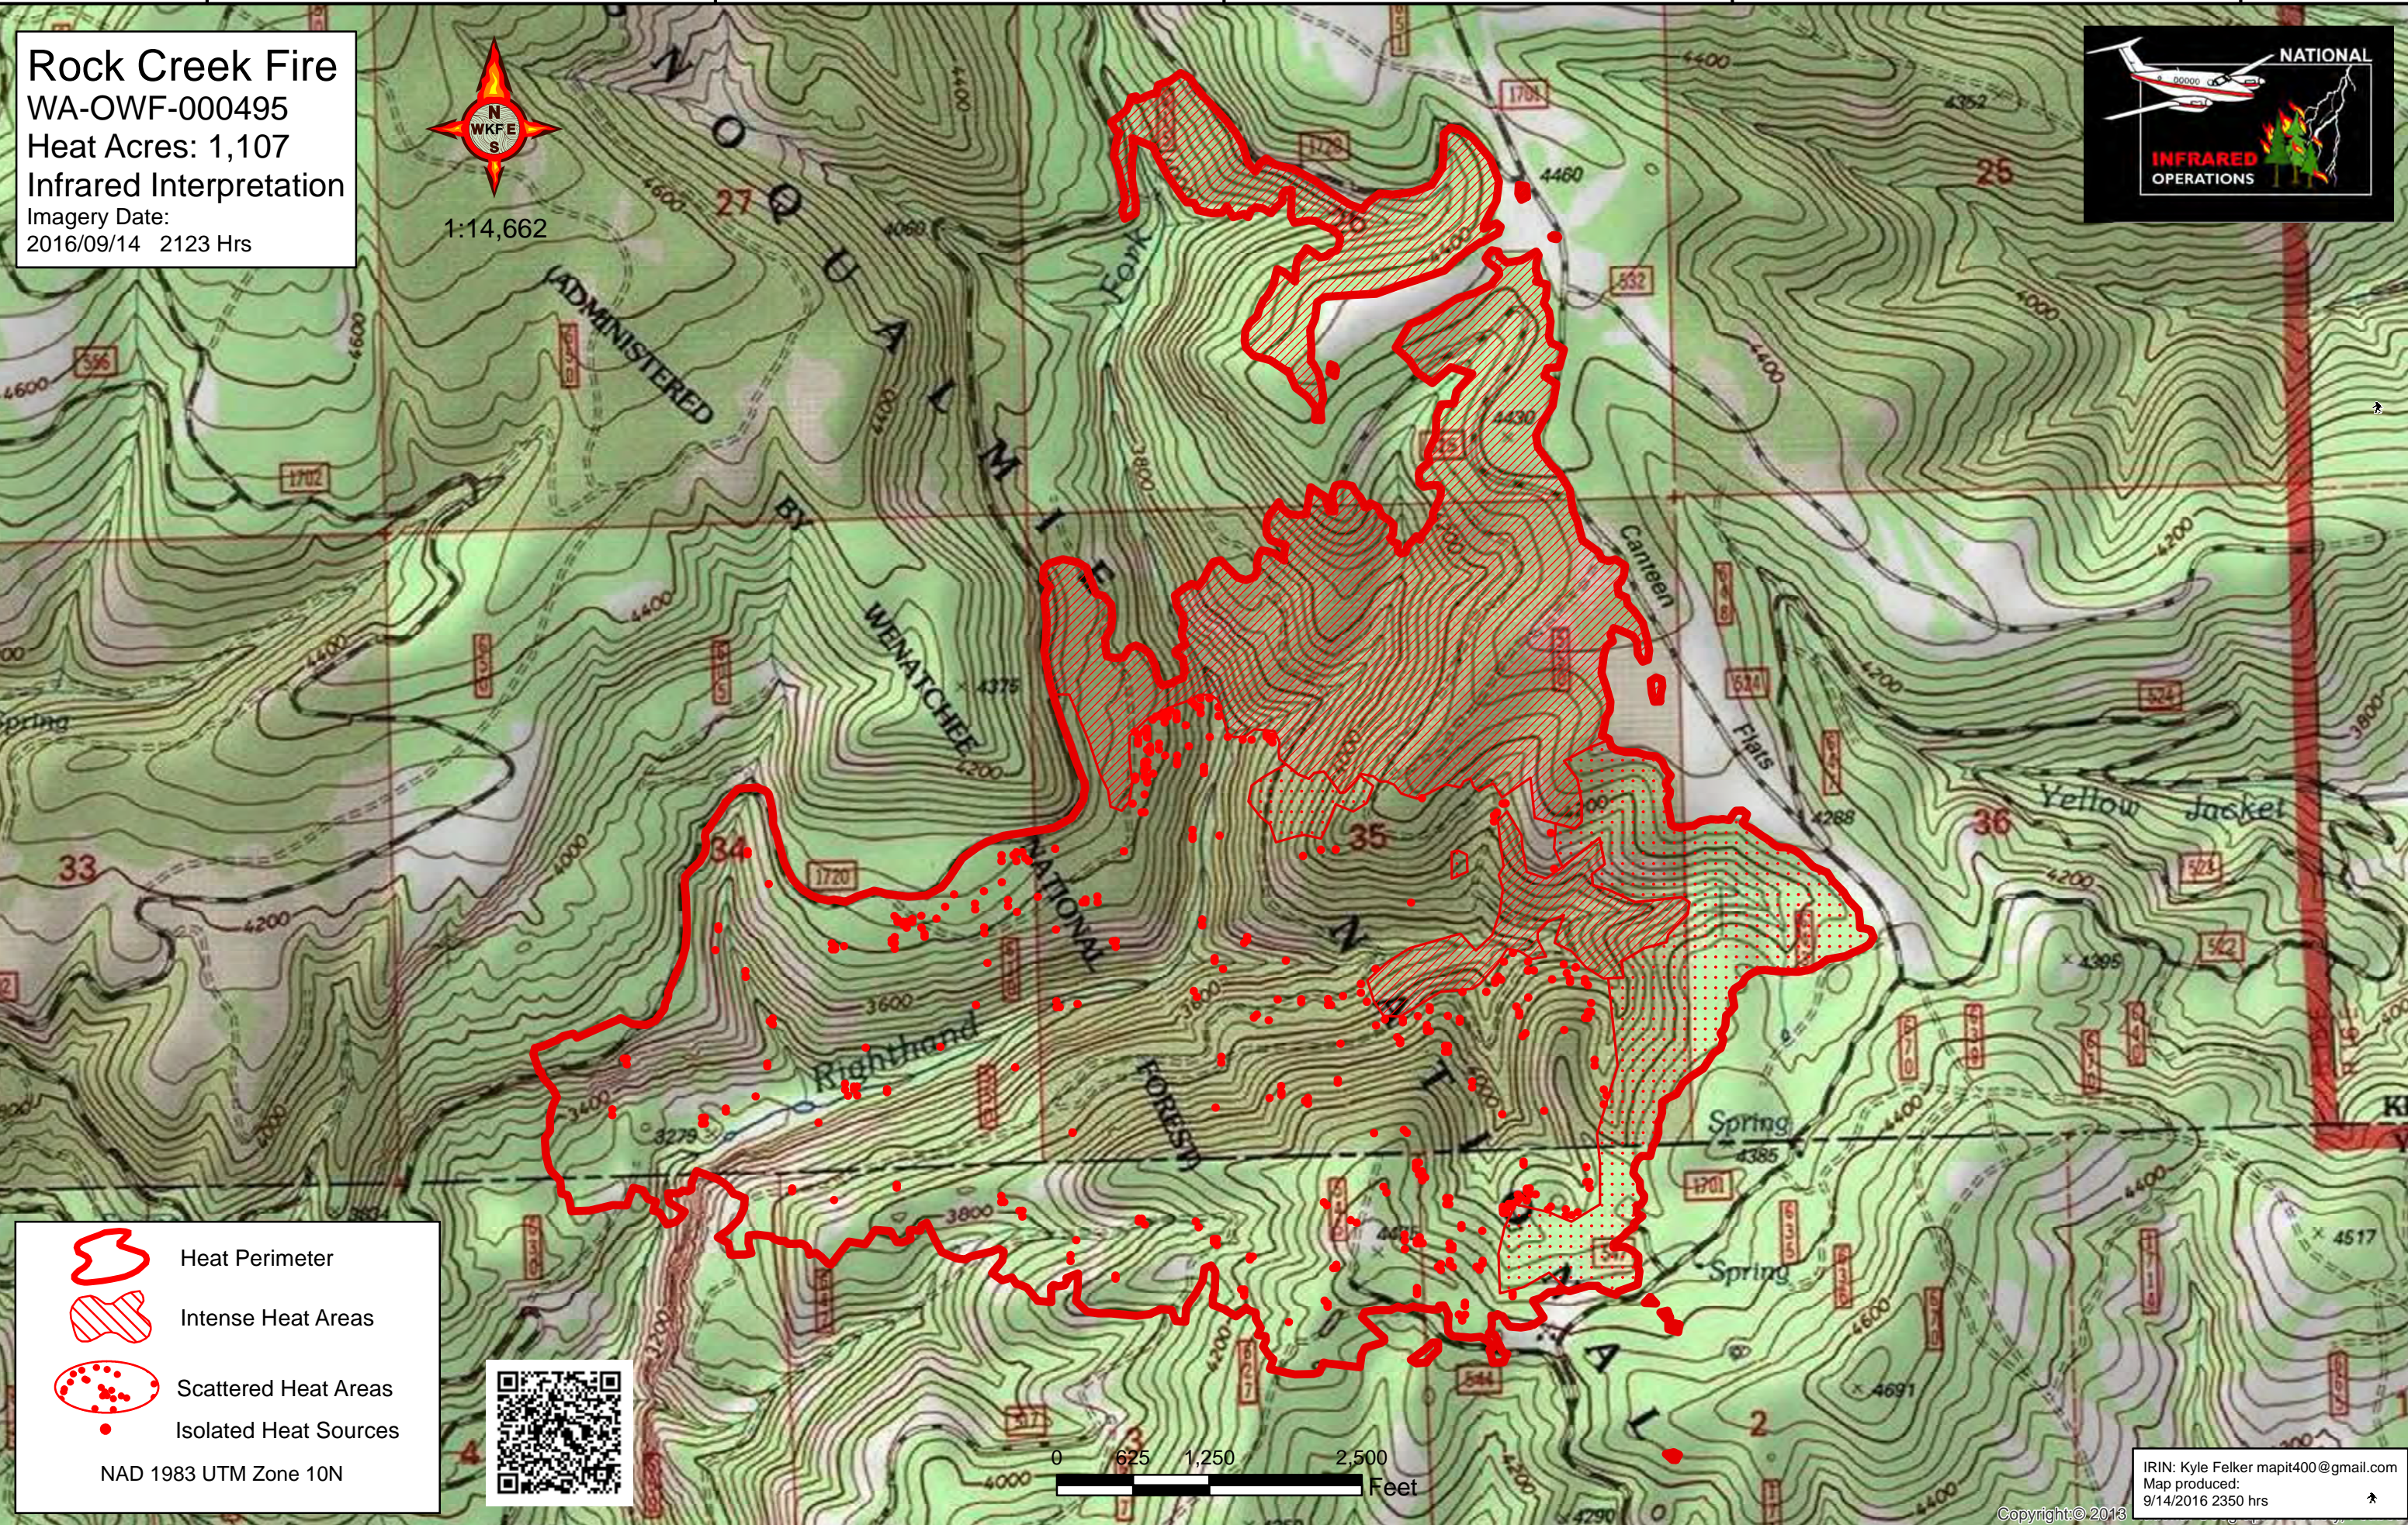

Rock Creek Fire
WA-OWF-000495
Heat Acres: 1,107
Infrared Interpretation
Imagery Date:
2016/09/14 2123 Hrs

- Heat Perimeter
- Intense Heat Areas
- Scattered Heat Areas
- Isolated Heat Sources

NAD 1983 UTM Zone 10N

IRIN: Kyle Felker mapit400@gmail.com
Map produced:
9/14/2016 2350 hrs

Copyright: © 2013