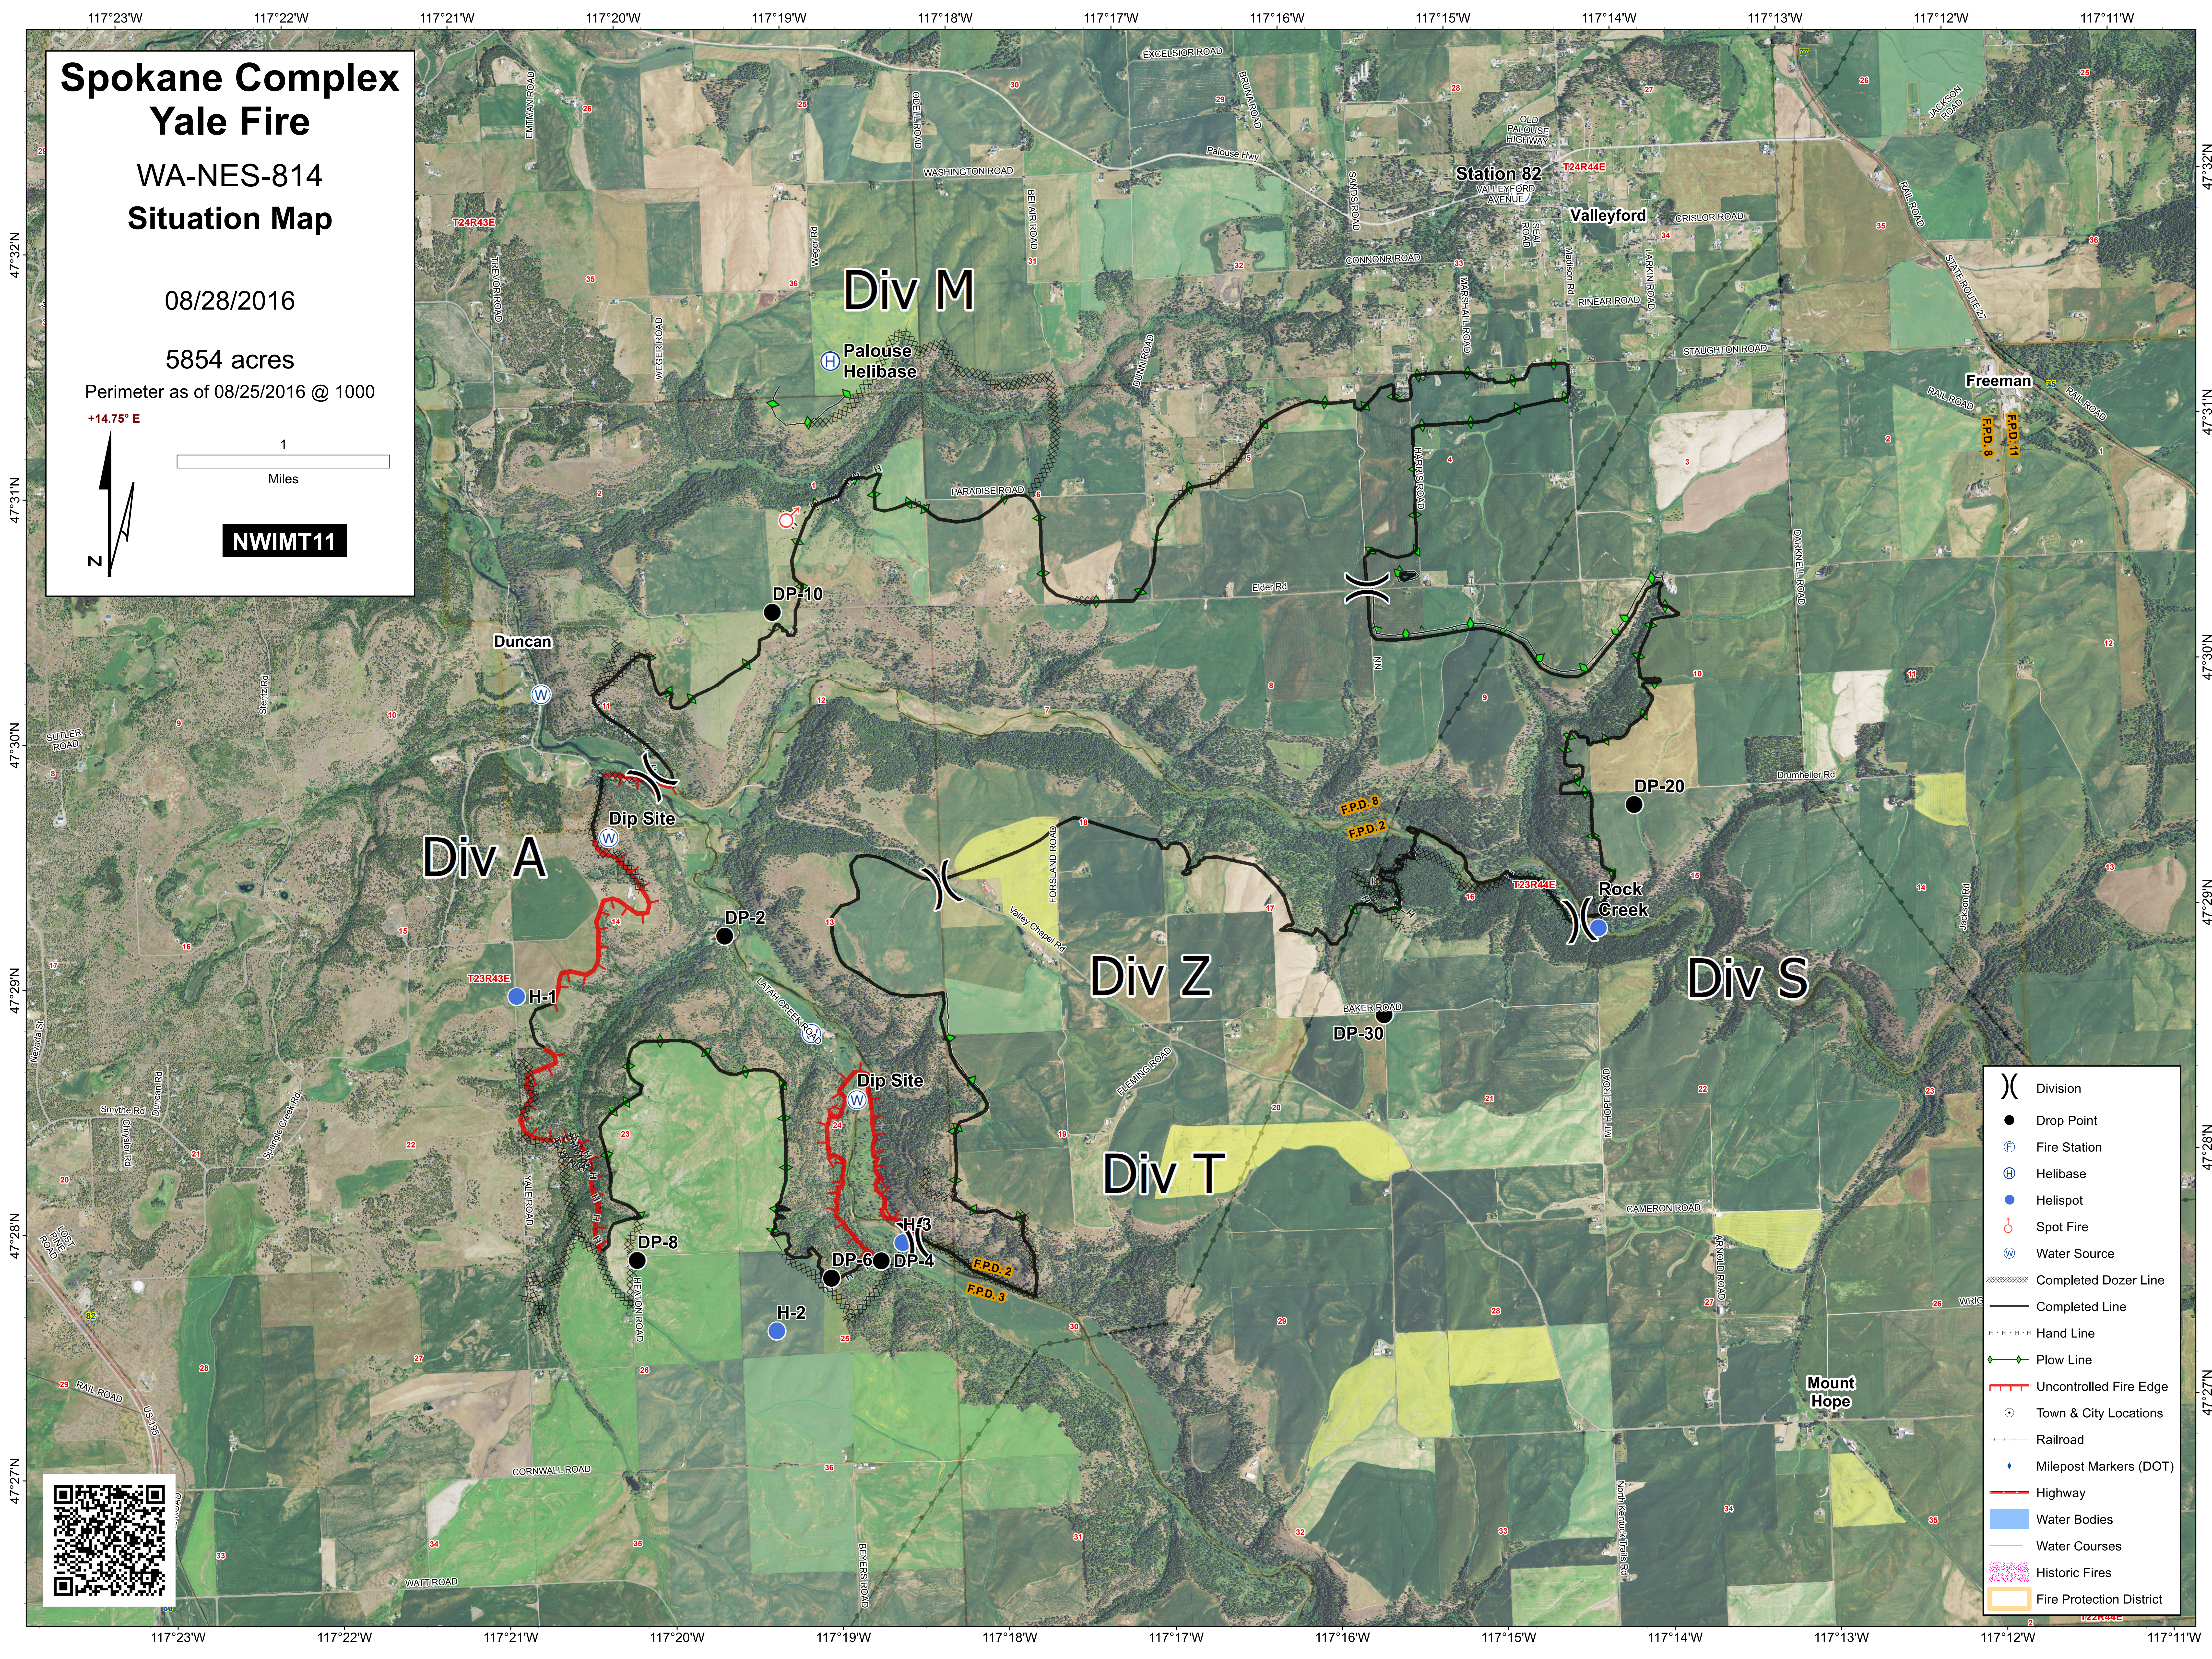

Spokane Complex Yale Fire

WA-NES-814 Situation Map

08/28/2016

5854 acres

Perimeter as of 08/25/2016 @ 1000

- (X) Division
- Drop Point
- Ⓡ Fire Station
- Ⓜ Helibase
- Helispot
- Ⓢ Spot Fire
- Ⓜ Water Source
- Ⓜ Completed Dozer Line
- Completed Line
- ⋯ Hand Line
- Plow Line
- Uncontrolled Fire Edge
- Ⓜ Town & City Locations
- Railroad
- Milepost Markers (DOT)
- Highway
- Water Bodies
- Water Courses
- Historic Fires
- Fire Protection District