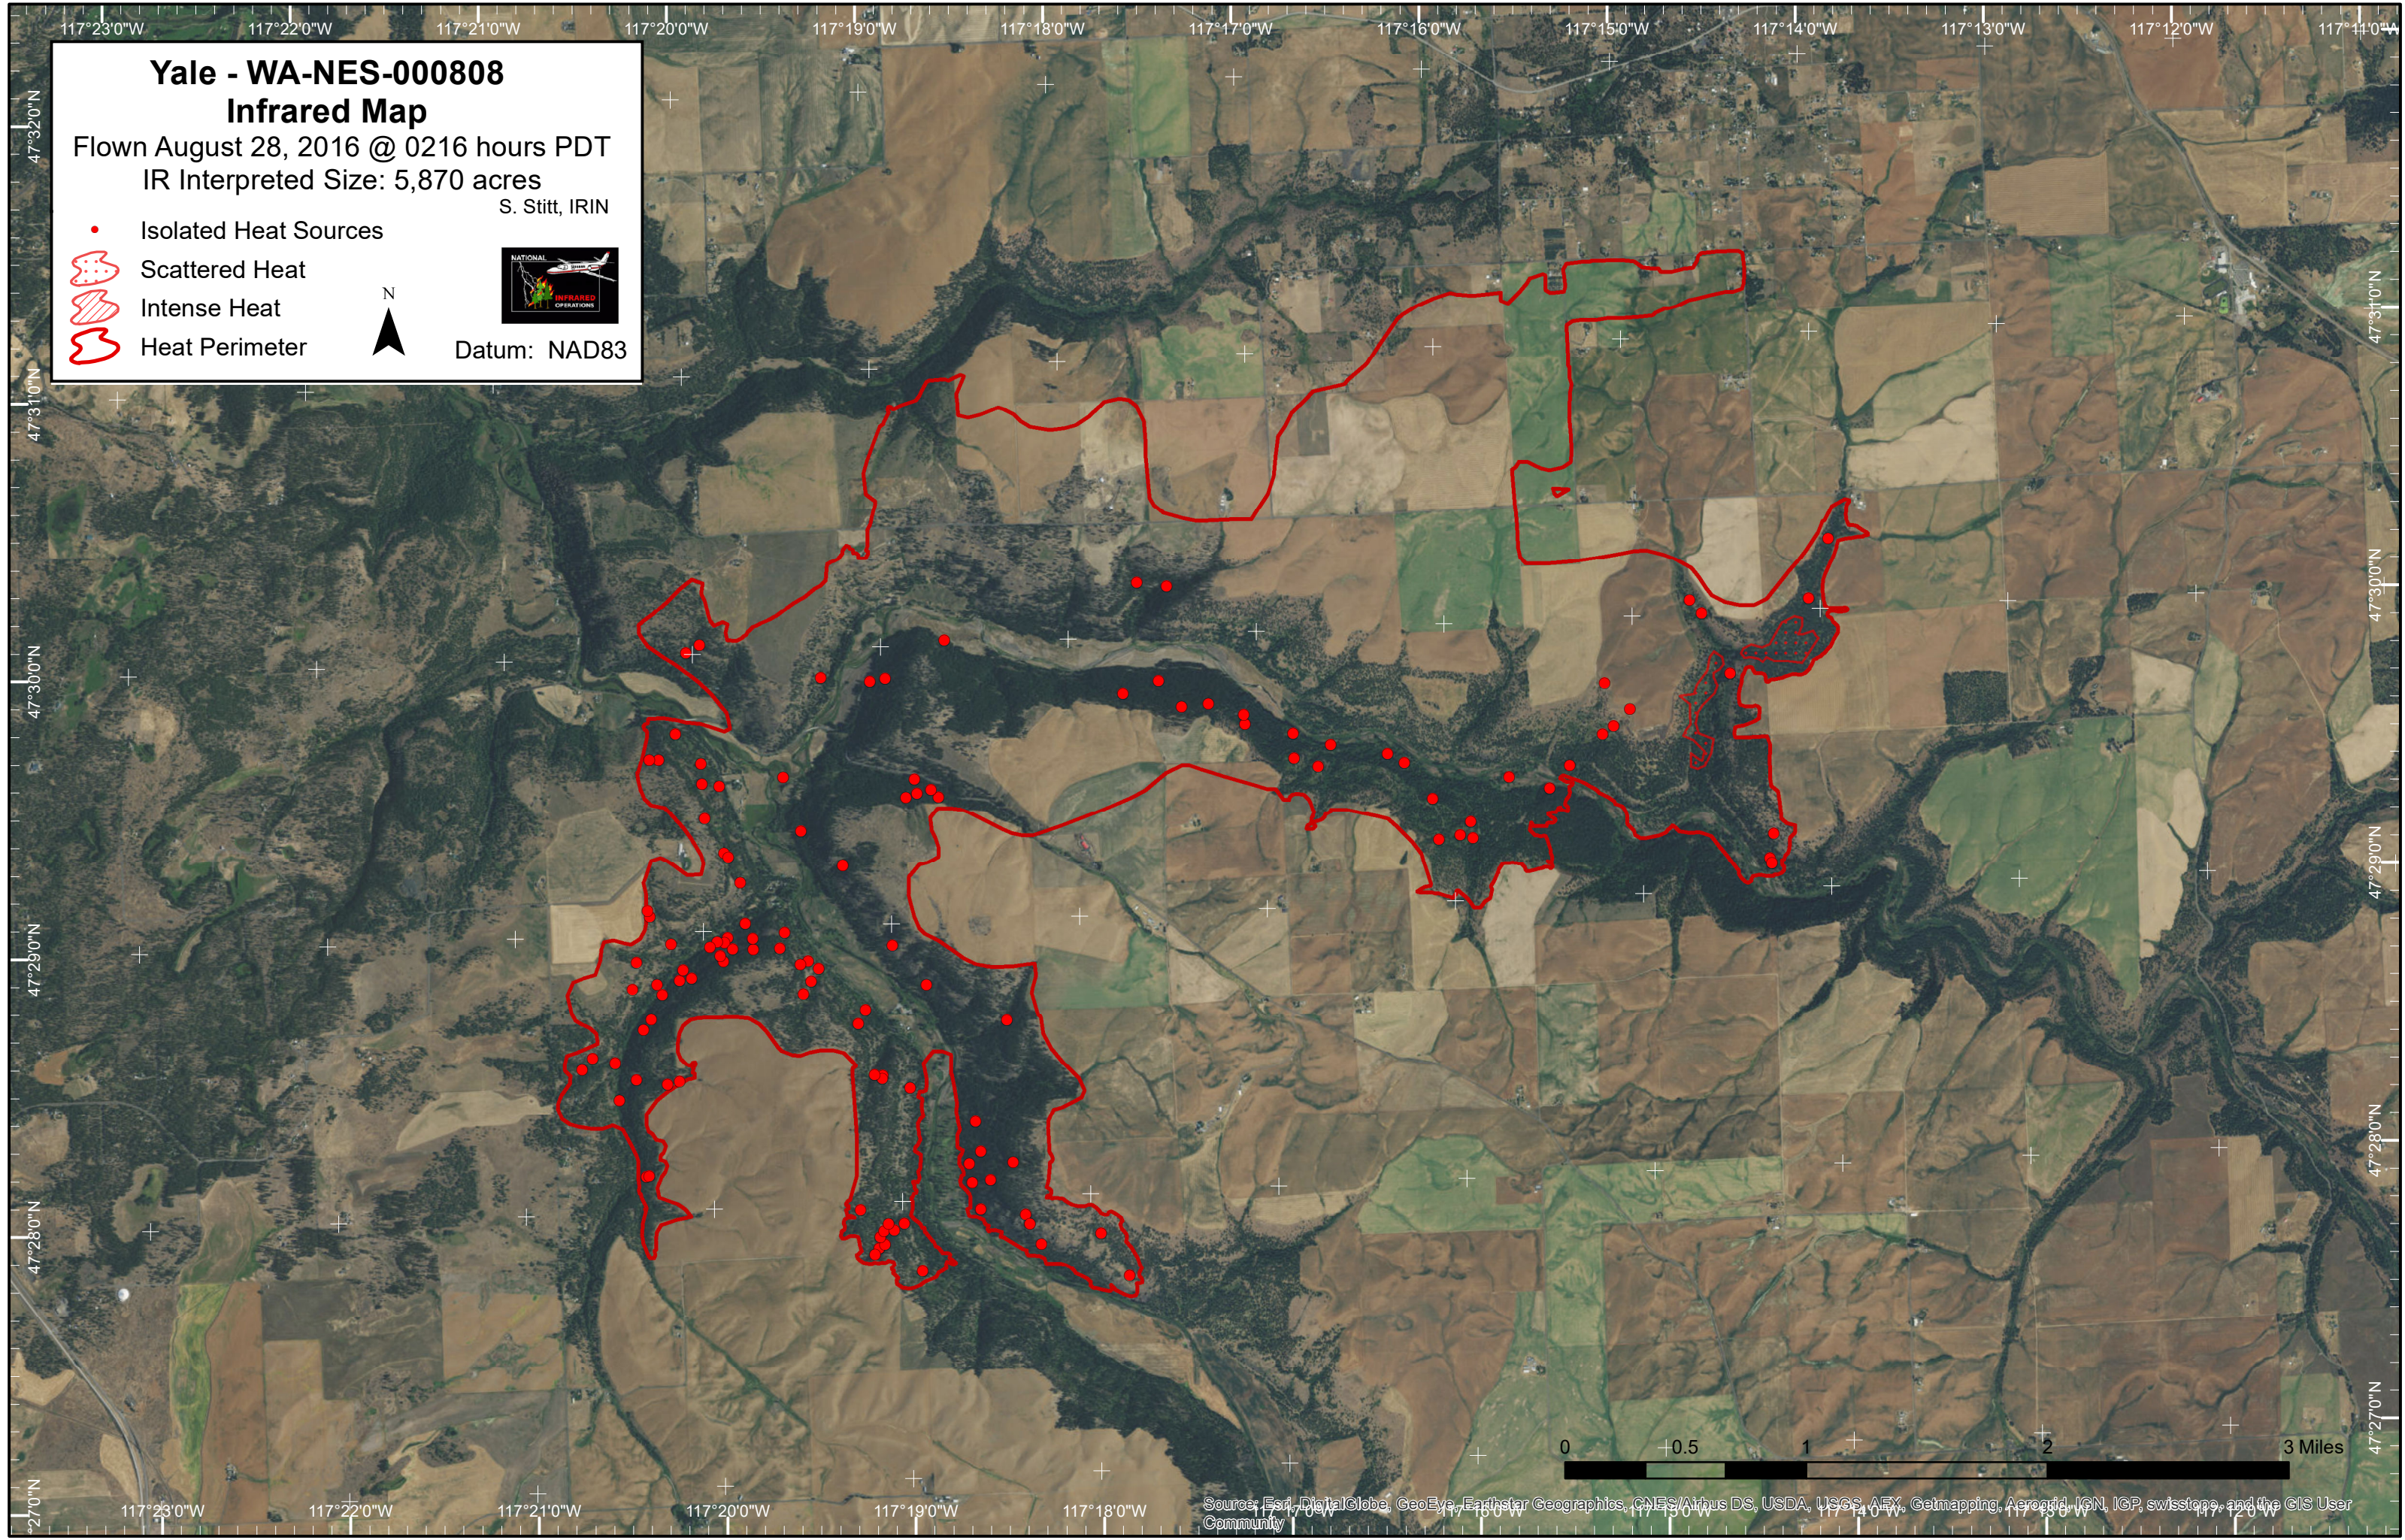

## Infrared Map

Flown August 28, 2016 @ 0216 hours PDT

IR Interpreted Size: 5,870 acres

S. Stitt, IRIN

- Isolated Heat Sources
- ☞ Scattered Heat
- ☞ Intense Heat
- ☞ Heat Perimeter

Datum: NAD83

Source: Esri, DigitalGlobe, GeoEye, Earthstar Geographics, CNES/Airbus DS, USDA, USGS, AeroX, Getmapping, Aerogrid, IGN, IGP, swisstopo, and the GIS User Community