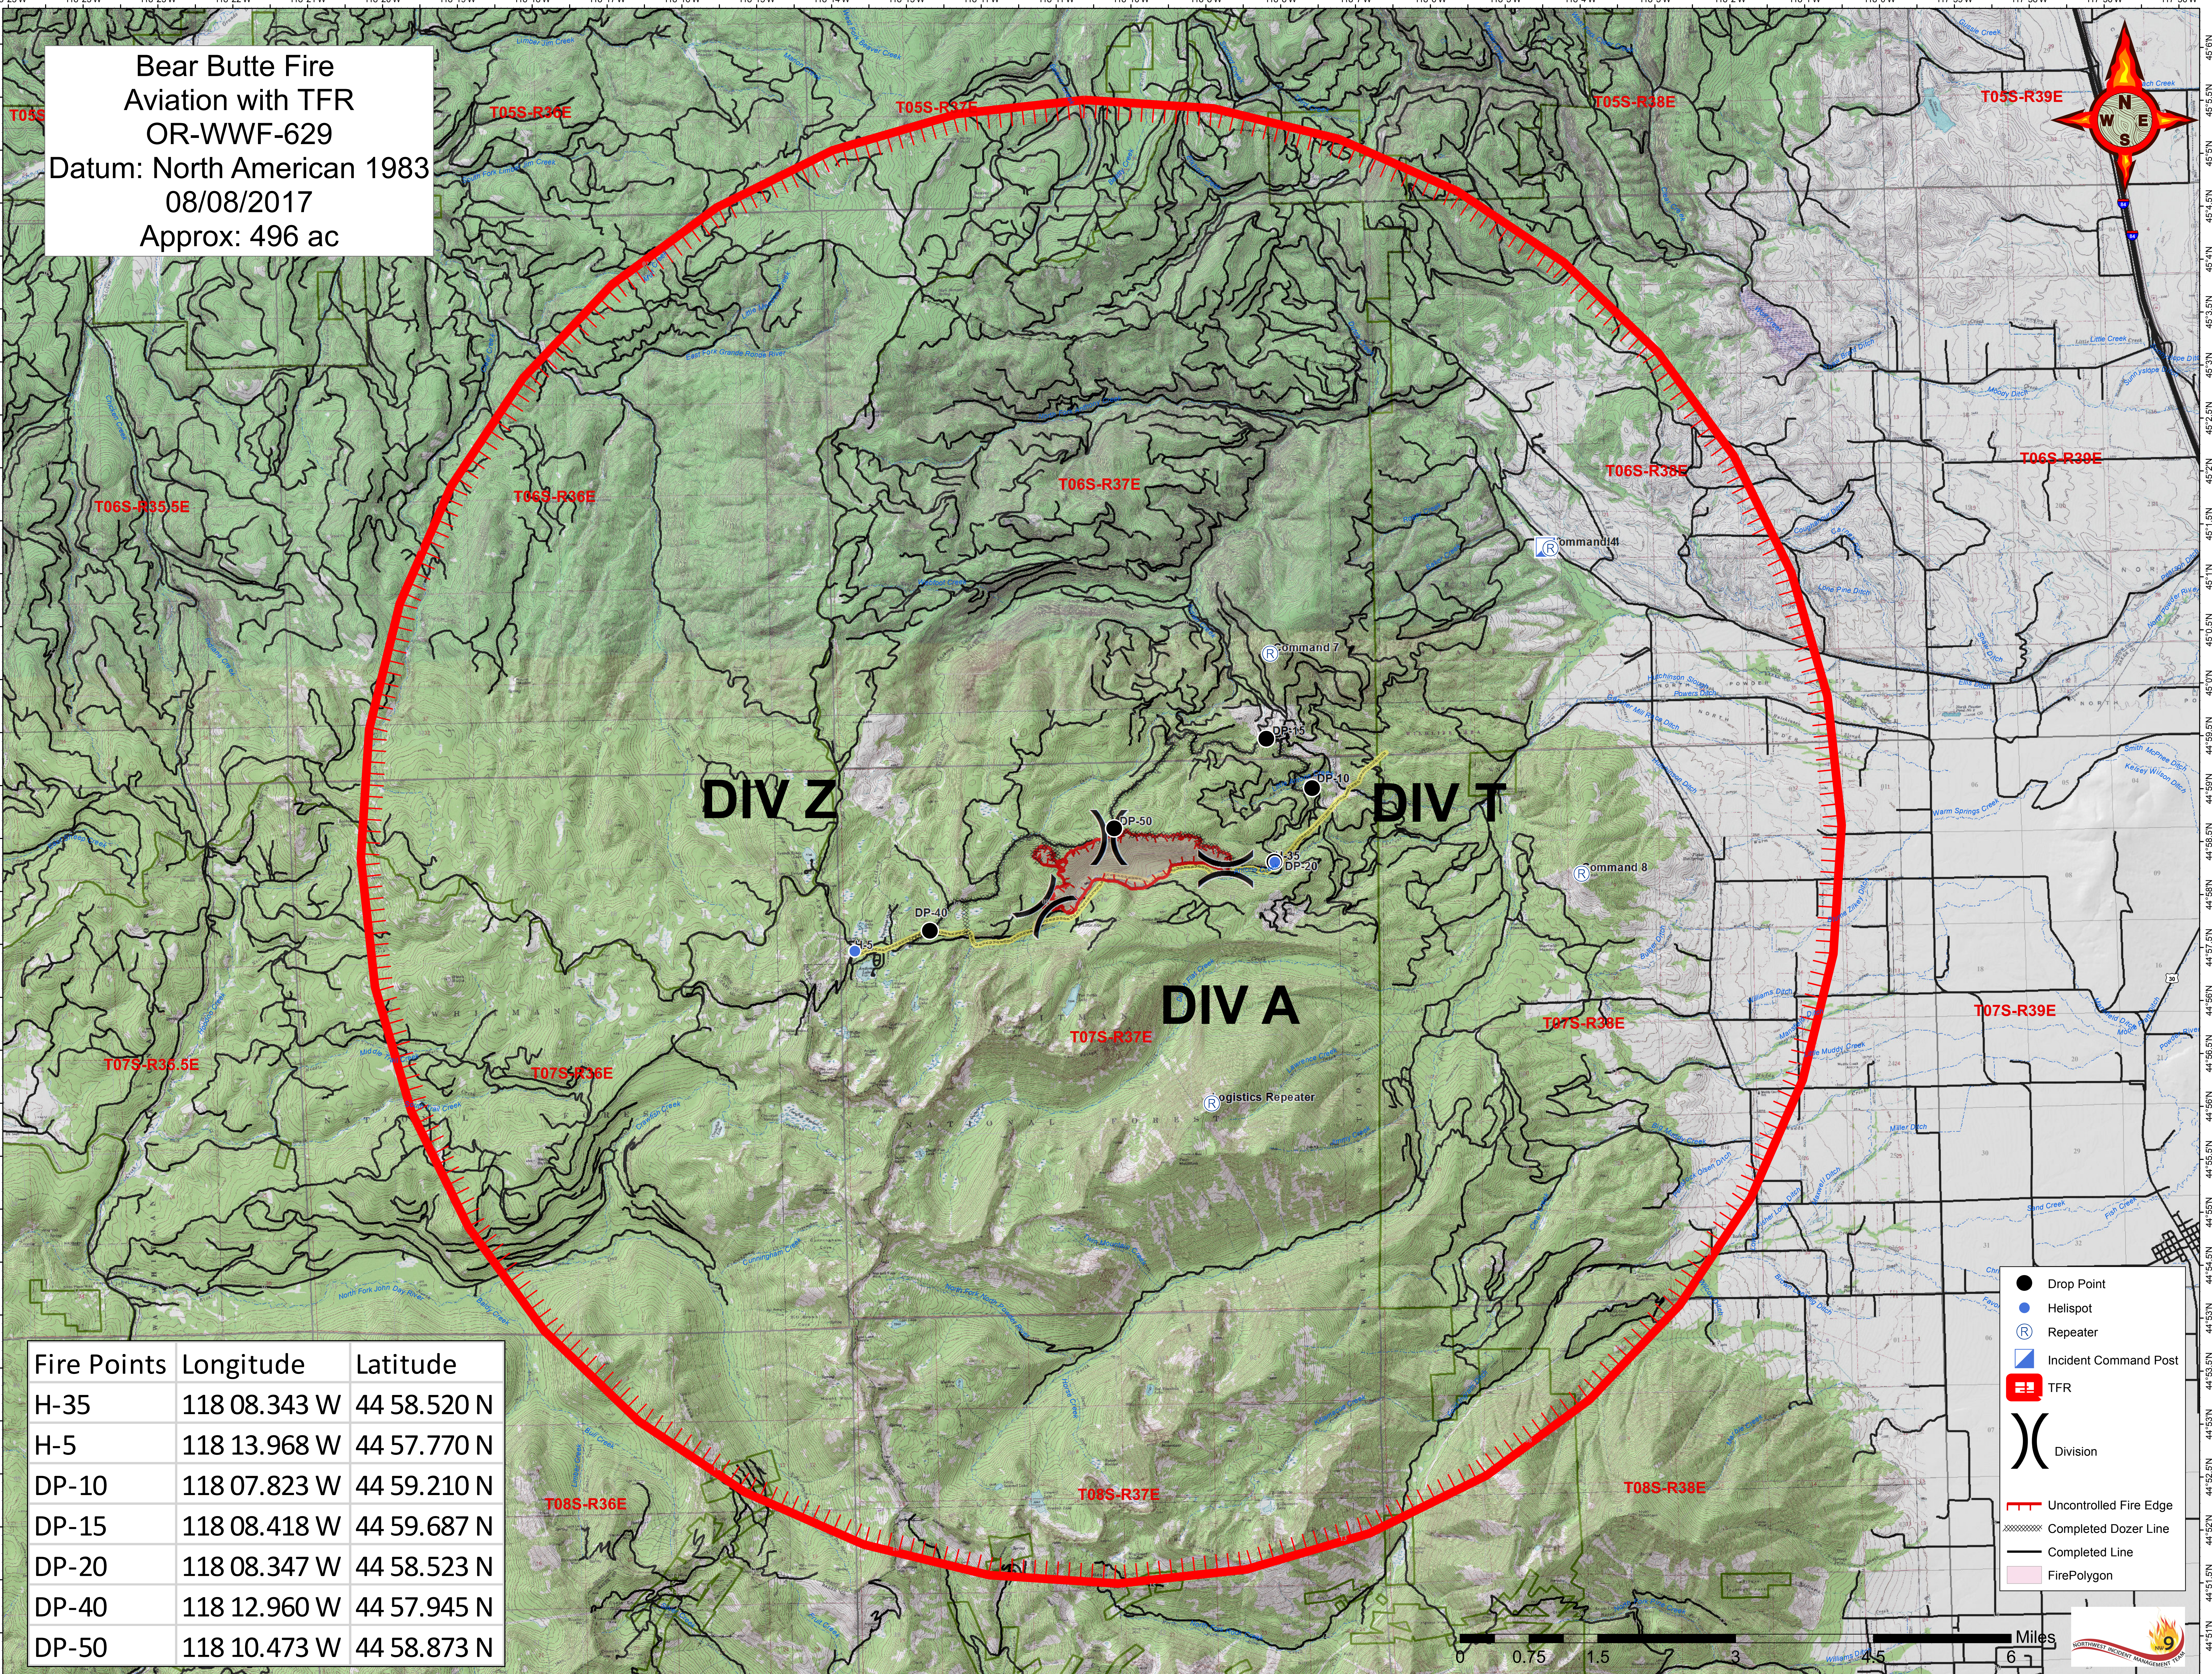

Bear Butte Fire
Aviation with TFR
OR-WWF-629
Datum: North American 1983
08/08/2017
Approx: 496 ac

Fire Points	Longitude	Latitude
H-35	118 08.343 W	44 58.520 N
H-5	118 13.968 W	44 57.770 N
DP-10	118 07.823 W	44 59.210 N
DP-15	118 08.418 W	44 59.687 N
DP-20	118 08.347 W	44 58.523 N
DP-40	118 12.960 W	44 57.945 N
DP-50	118 10.473 W	44 58.873 N

- Drop Point
- Helispot
- Repeater
- Incident Command Post
- TFR
- Division
- Uncontrolled Fire Edge
- Completed Dozer Line
- Completed Line
- FirePolygon