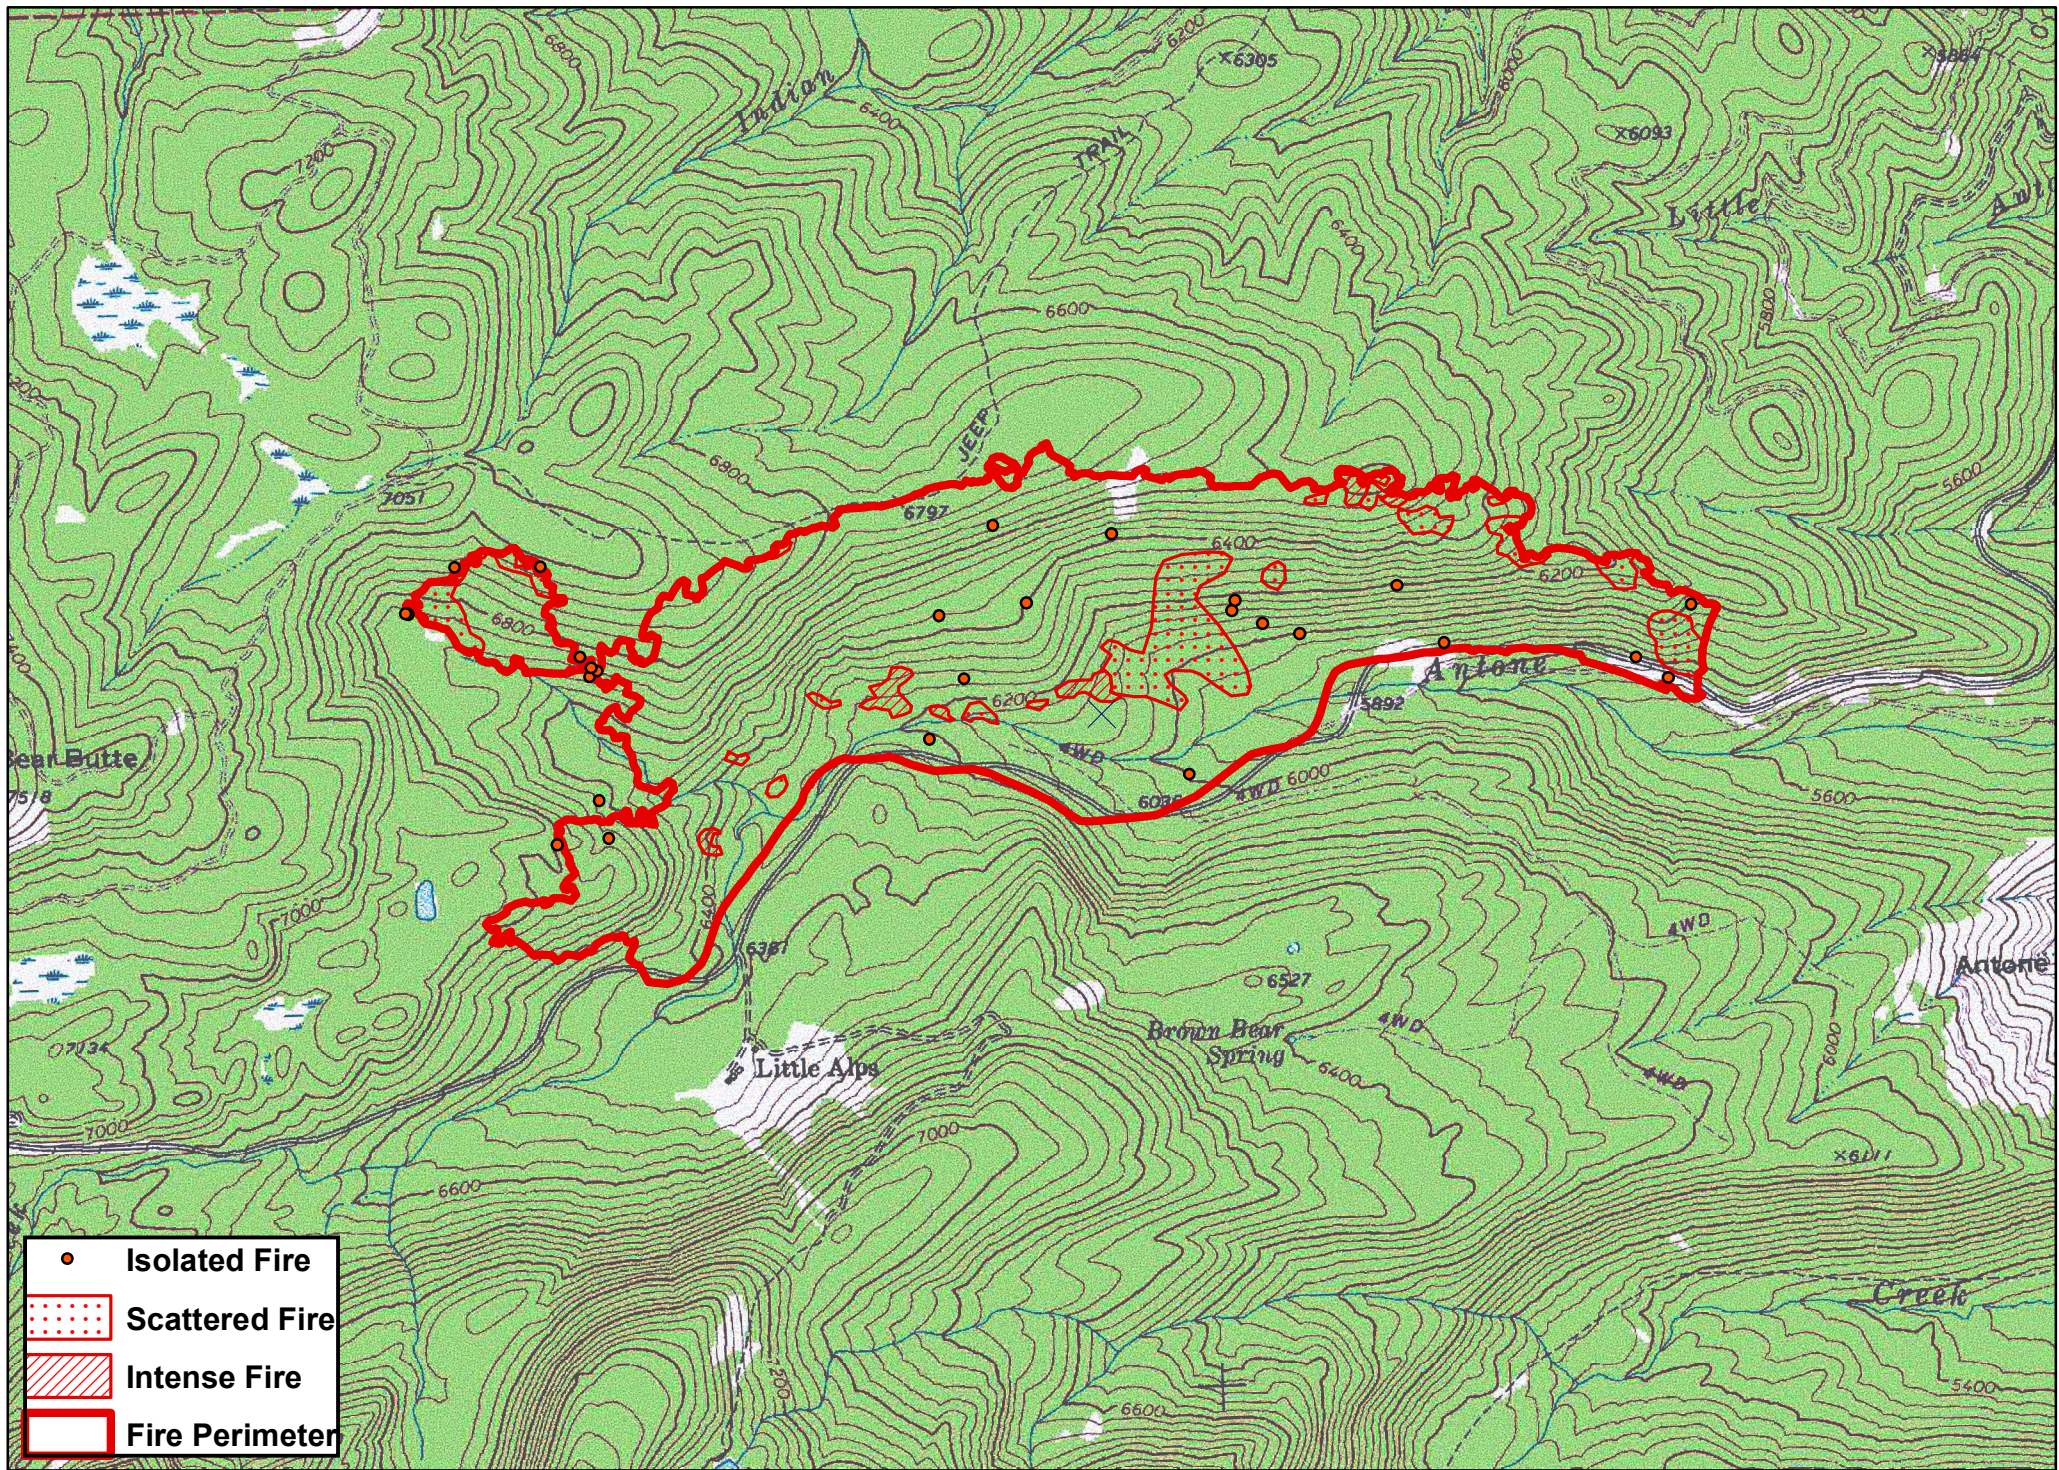

**Bear Butte Wildfire**  
**Wallowa-Whitman NF**  
**20 miles northwest of Baker City, Oregon**

09 August, 2017  
0500 UTC  
Calculated 499 Acres

- Isolated Fire
- ▤ Scattered Fire
- ▨ Intense Fire
- ▭ Fire Perimeter