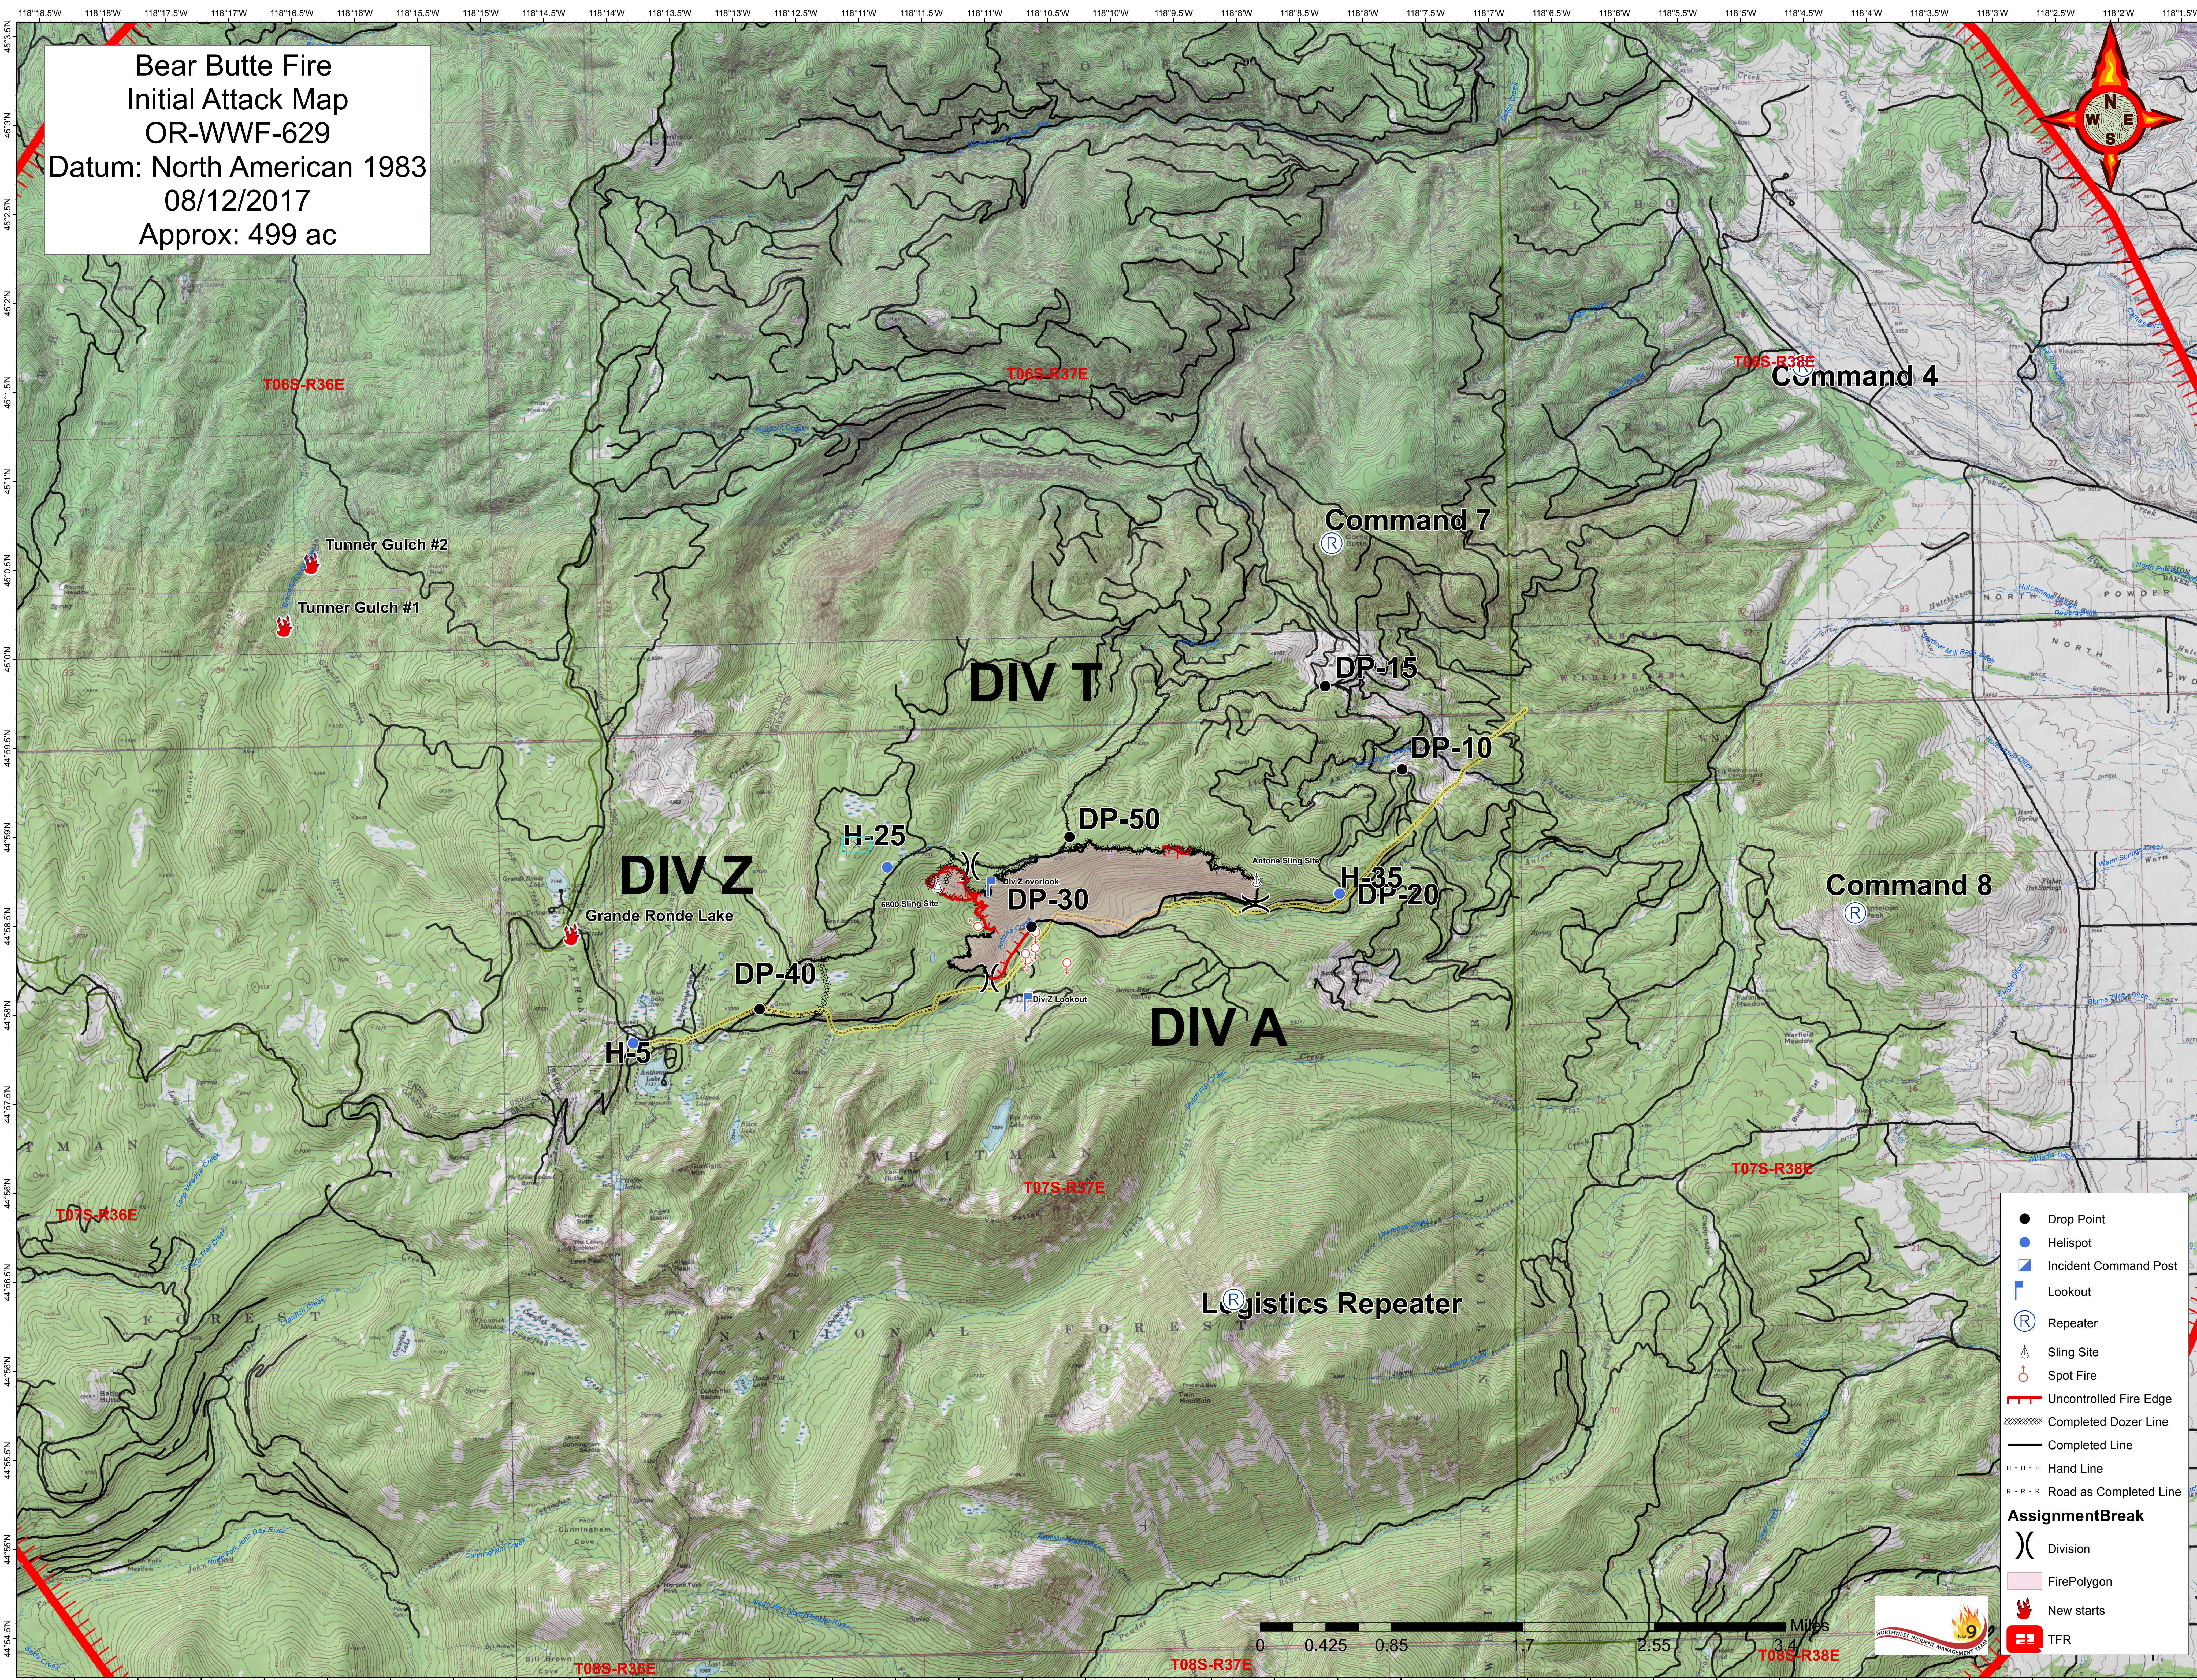

Bear Butte Fire
Initial Attack Map
OR-WWF-629
Datum: North American 1983
08/12/2017
Approx: 499 ac

- Drop Point
- Helispot
- ▣ Incident Command Post
- ▣ Lookout
- Ⓡ Repeater
- △ Slingsite
- 🔥 Spot Fire
- Uncontrolled Fire Edge
- Completed Dozer Line
- Completed Line
- ⋯ Hand Line
- - - Road as Completed Line
- ⎵ AssignmentBreak
- ⎵ Division
- FirePolygon
- 🔥 New starts
- 🚒 TFR