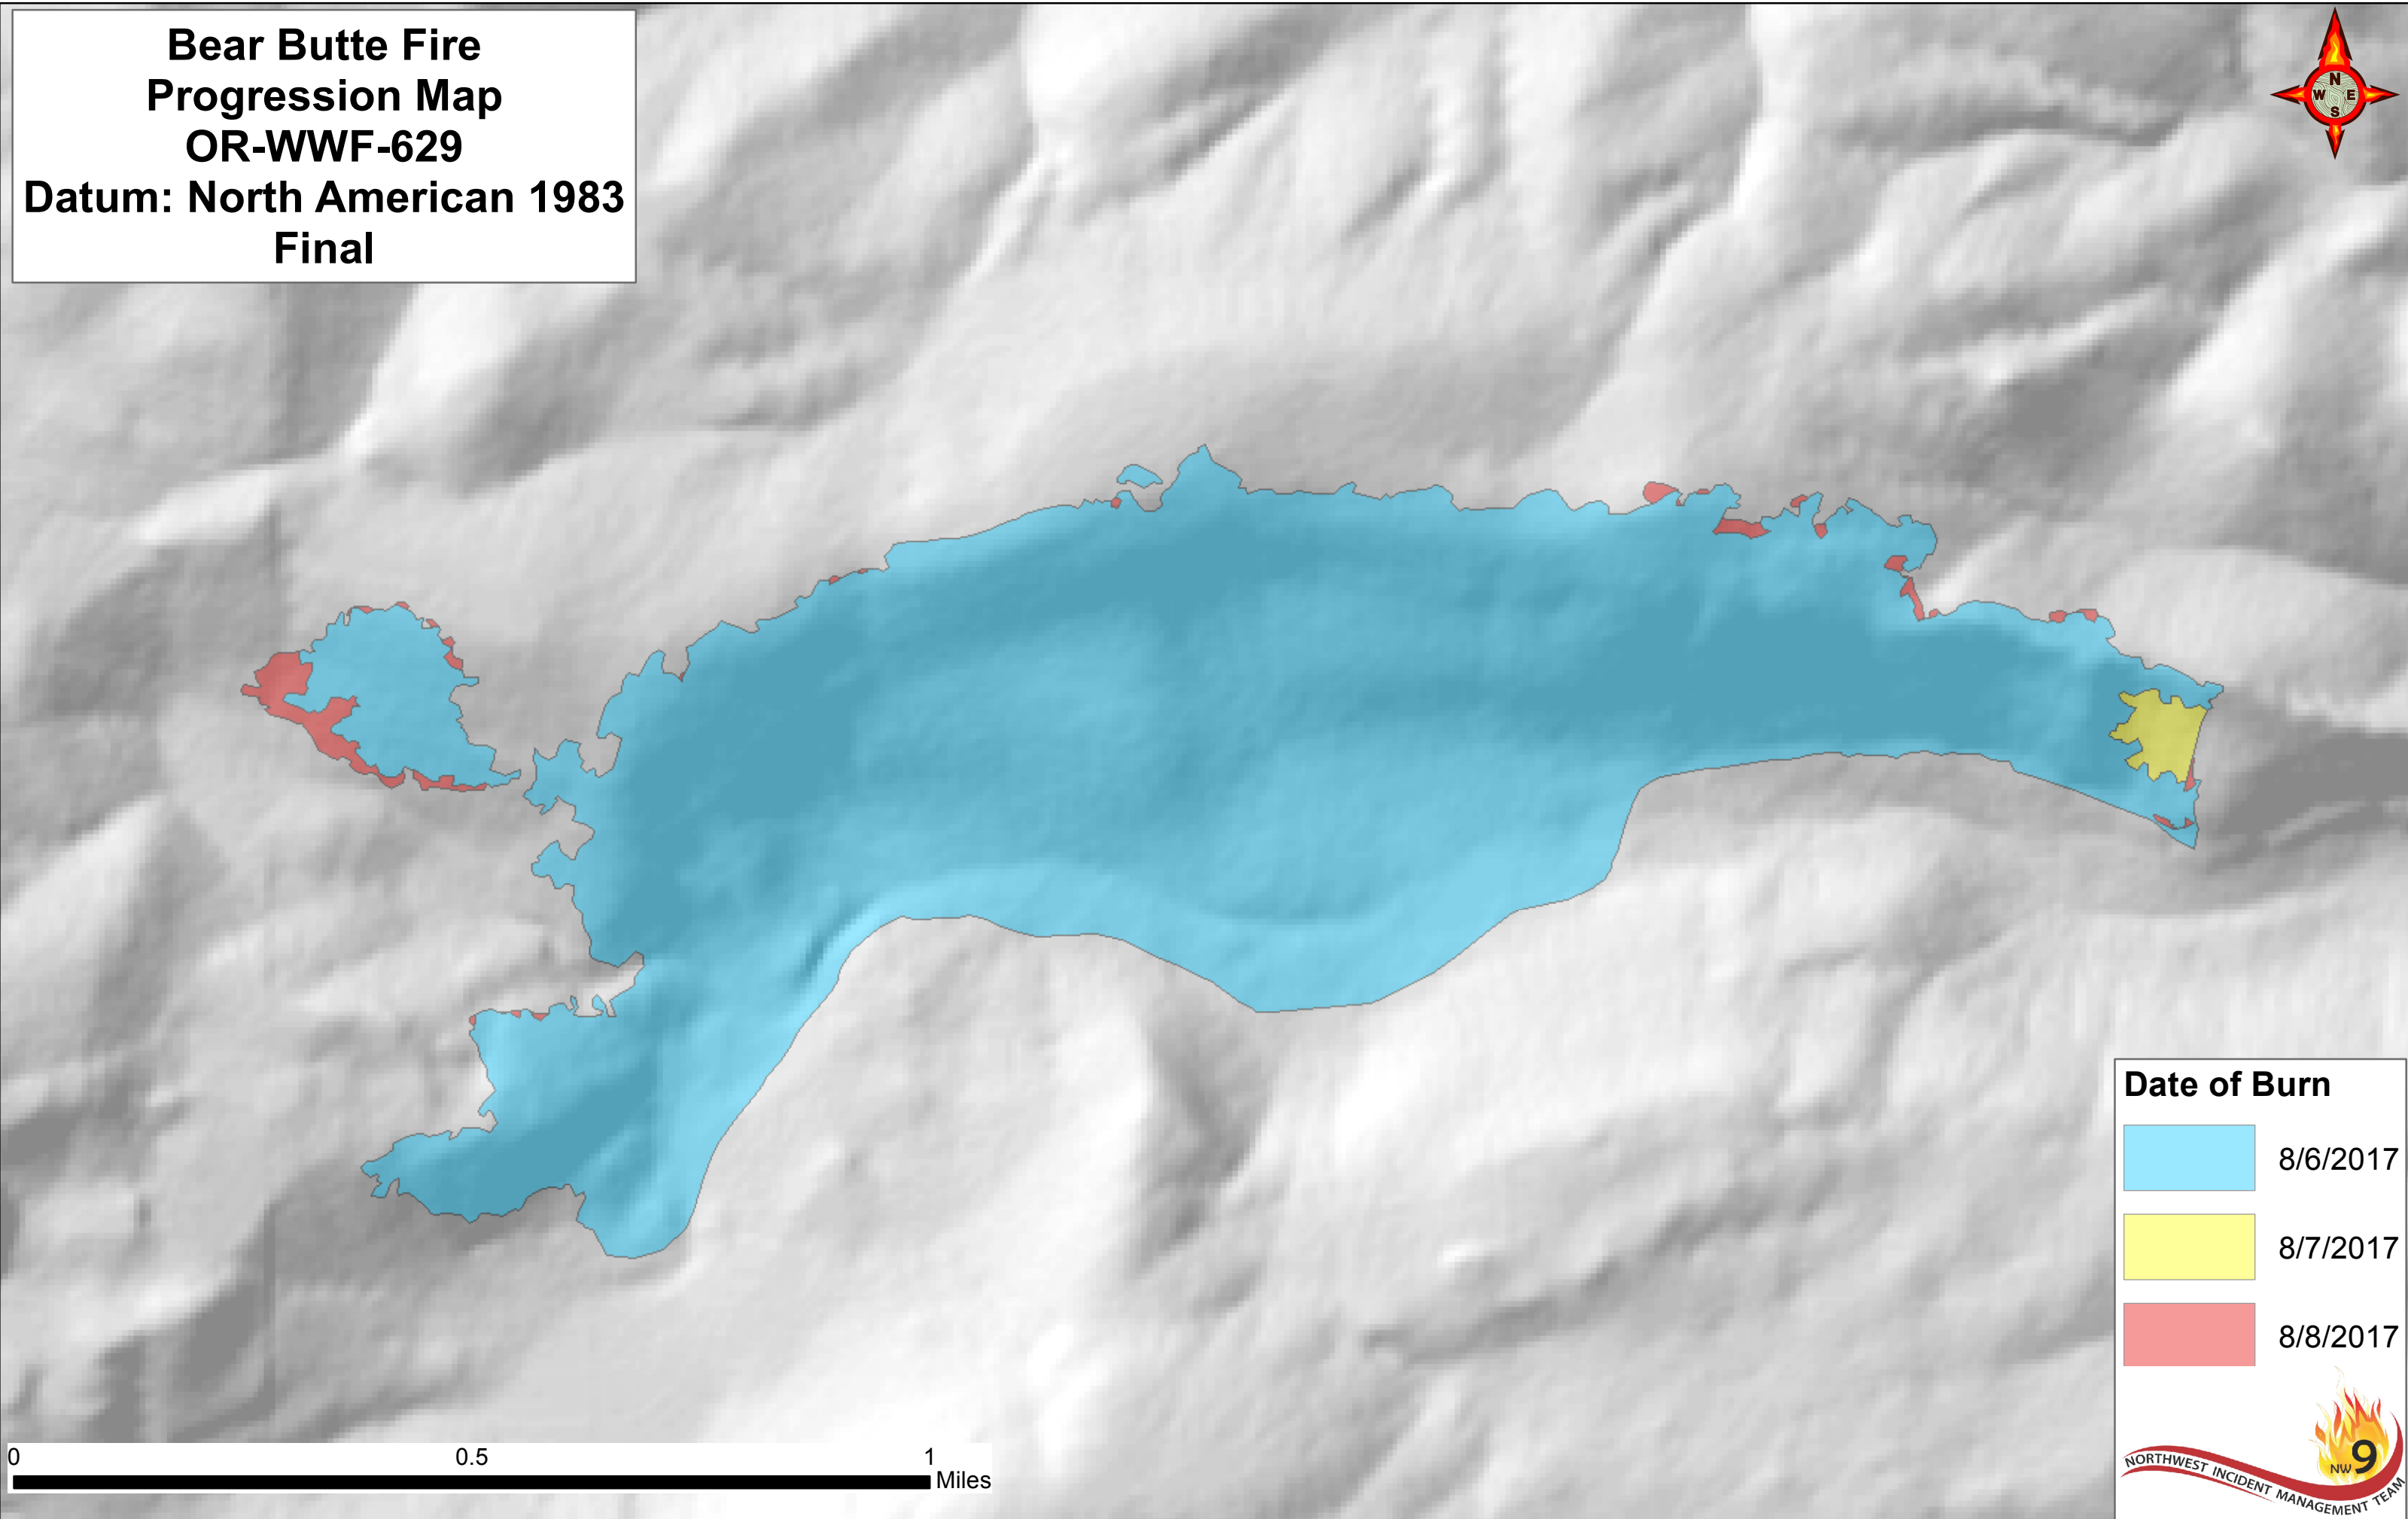

**Bear Butte Fire
Progression Map
OR-WWF-629
Datum: North American 1983
Final**

Date of Burn

	8/6/2017
	8/7/2017
	8/8/2017

Fire polygon area for 8/6/2017 was estimated by field staff, subsequent fire growth was derived from aerial infrared data.