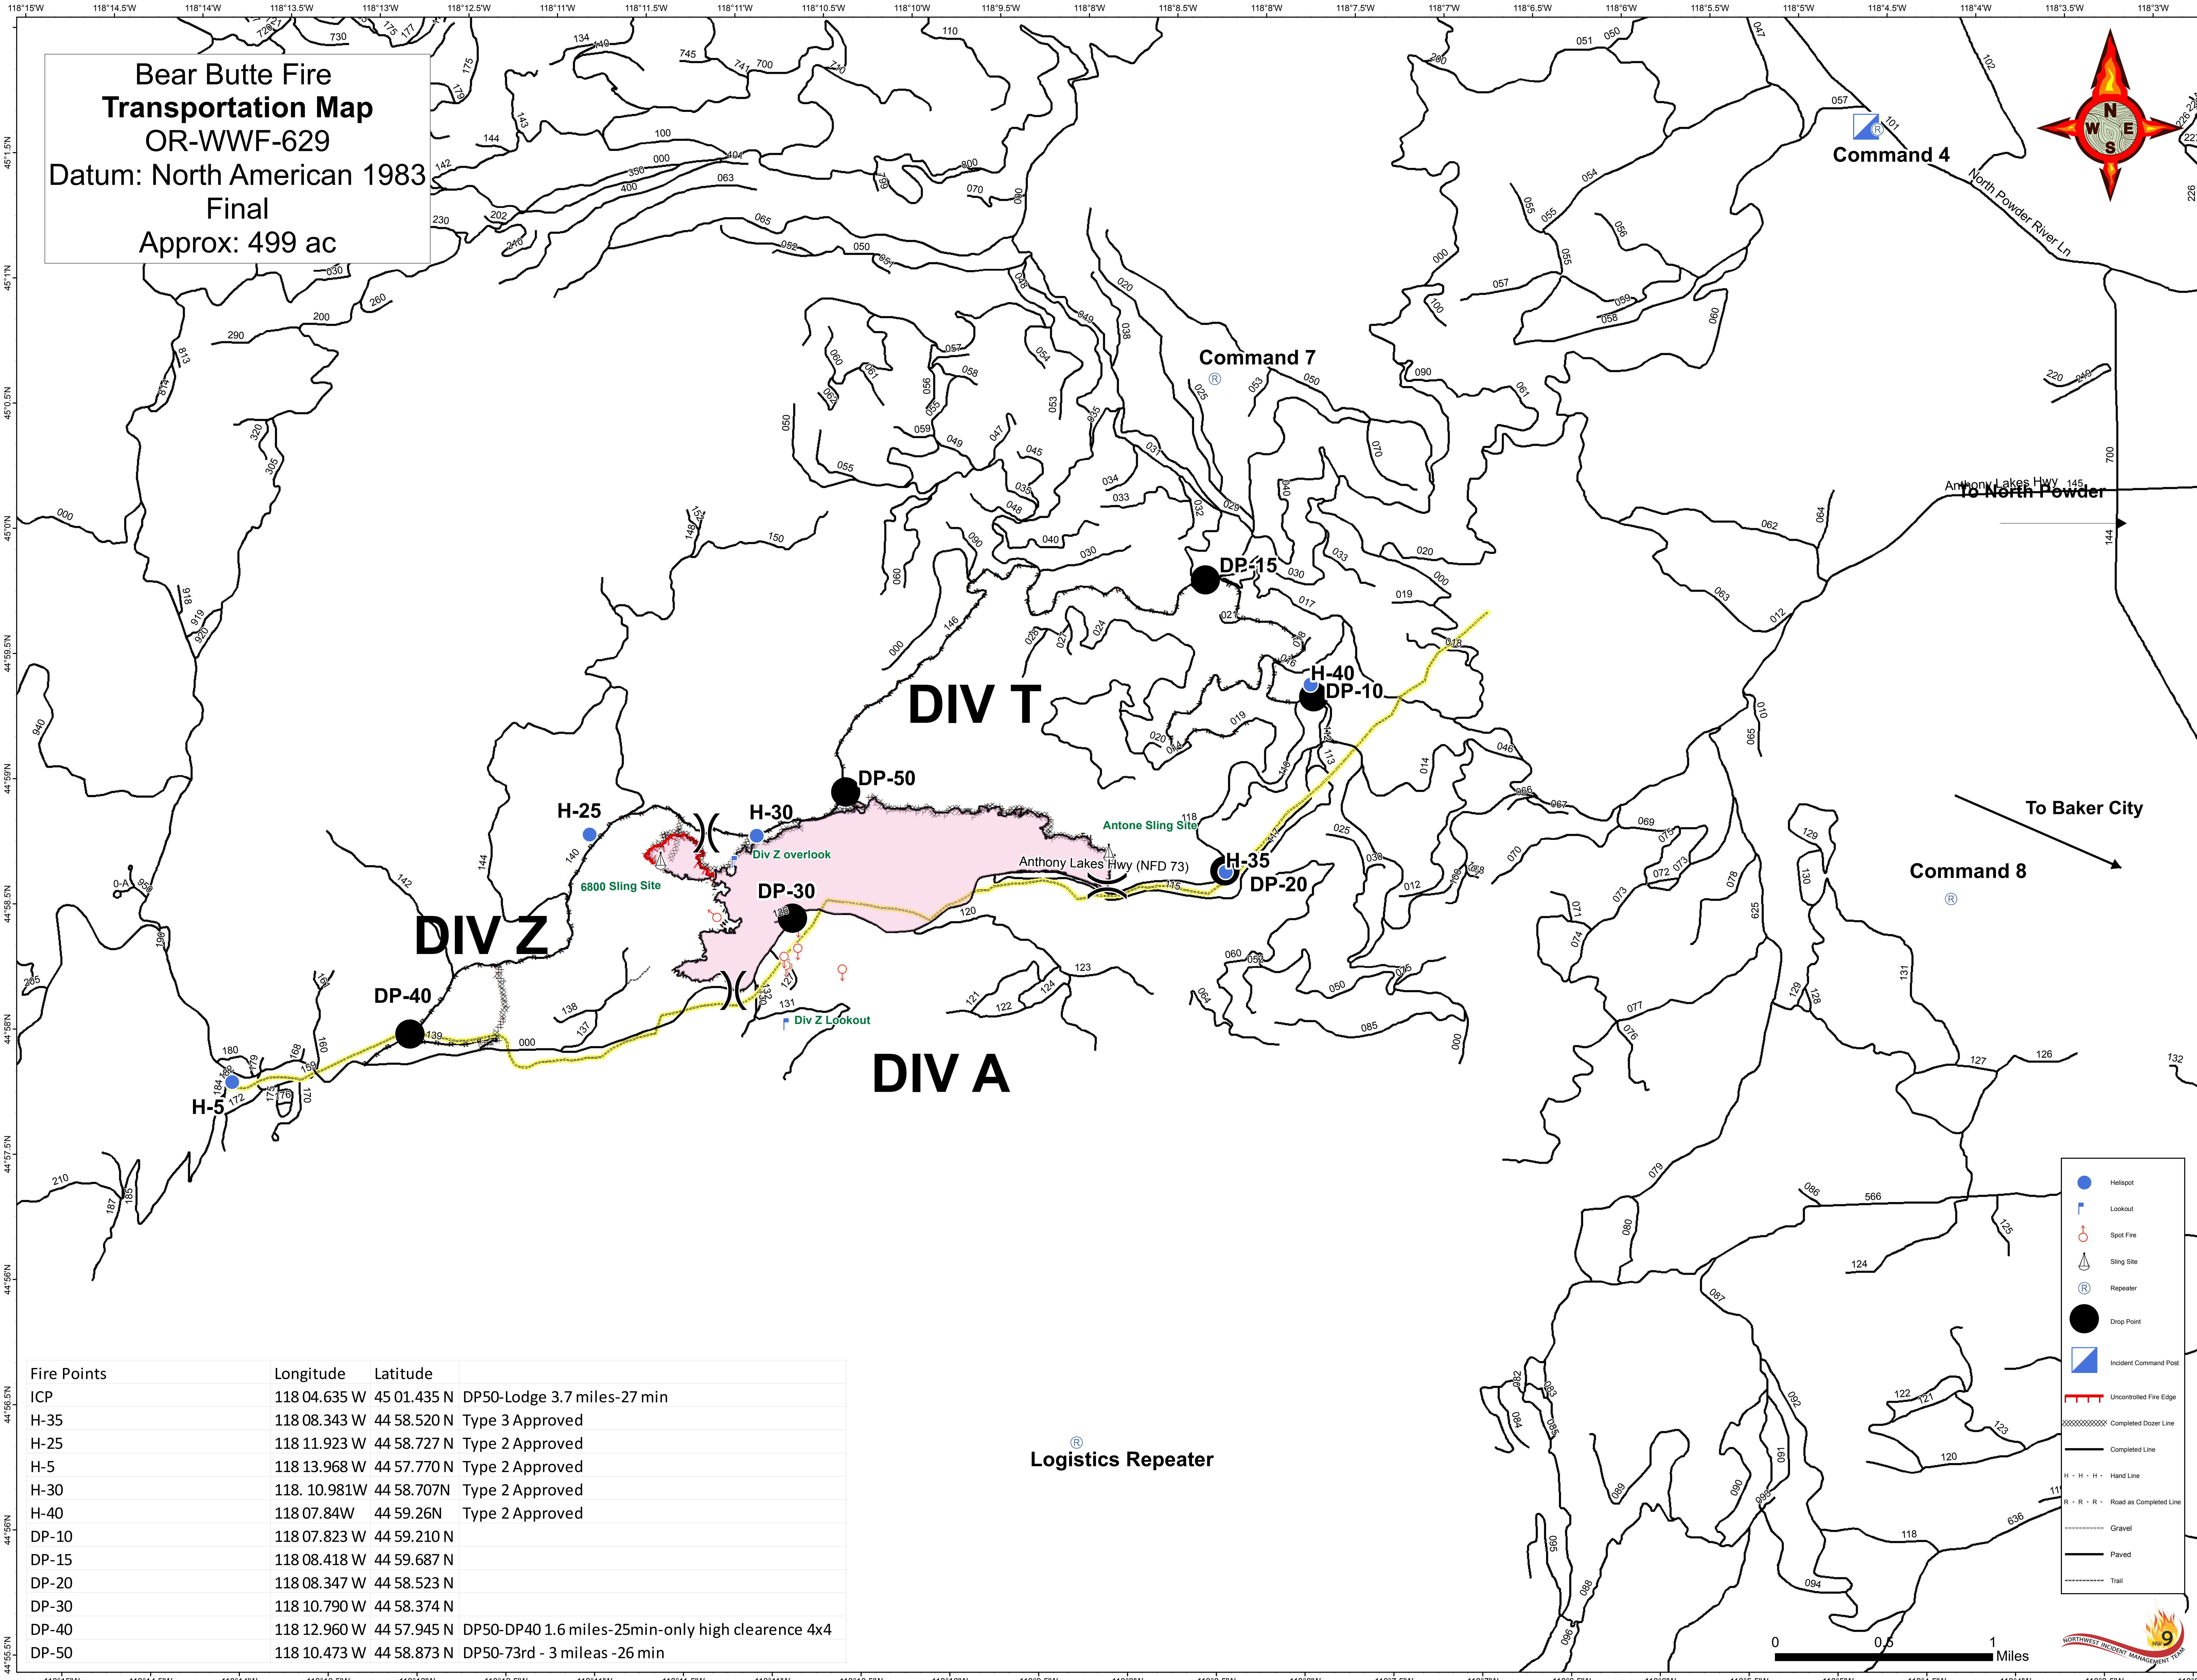

**Bear Butte Fire  
Transportation Map**  
OR-WWF-629  
Datum: North American 1983  
Final  
Approx: 499 ac

- Hotspot
- Lookout
- Spot Fire
- Sling Site
- Repeater
- Drop Point
- Incident Command Post
- Uncontrolled Fire Edge
- Completed Dozer Line
- Completed Line
- Hand Line
- Road as Completed Line
- Gravel
- Paved
- Trail