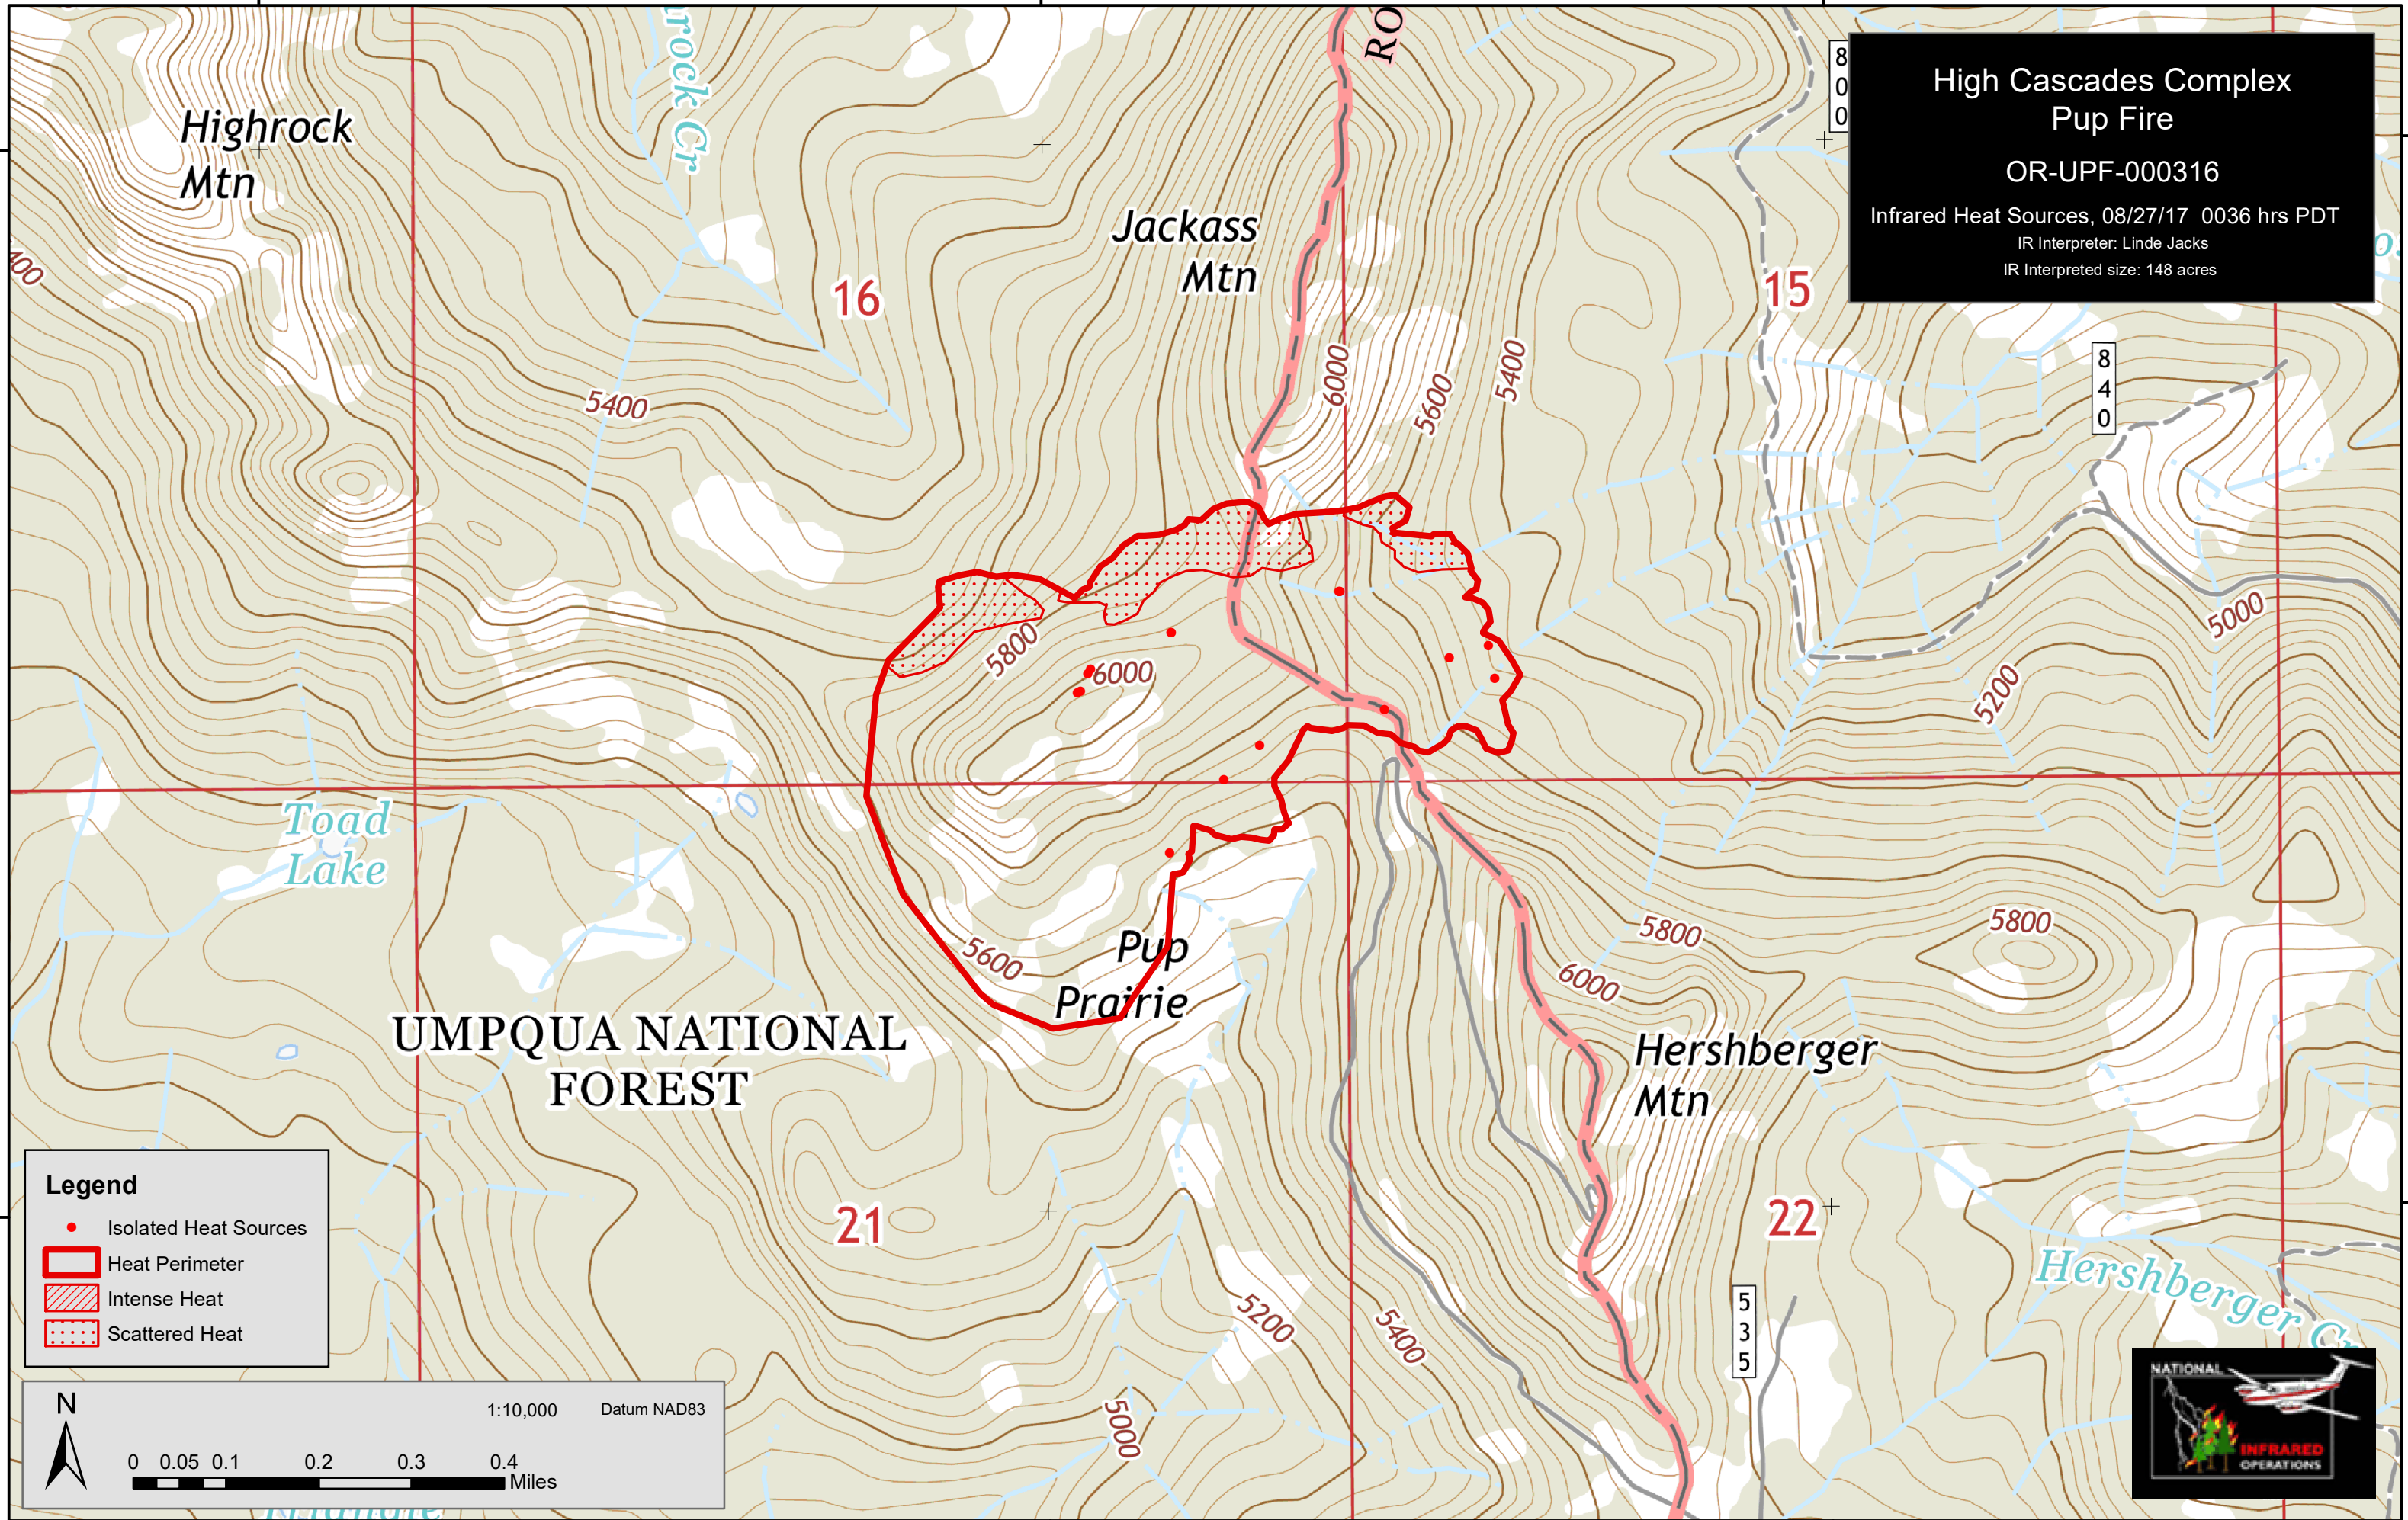

High Cascades Complex
Pup Fire
OR-UPF-000316
Infrared Heat Sources, 08/27/17 0036 hrs PDT
IR Interpreter: Linde Jacks
IR Interpreted size: 148 acres

Legend

- Isolated Heat Sources
- ▭ Heat Perimeter
- ▨ Intense Heat
- ▤ Scattered Heat

N

1:10,000 Datum NAD83

0 0.05 0.1 0.2 0.3 0.4 Miles