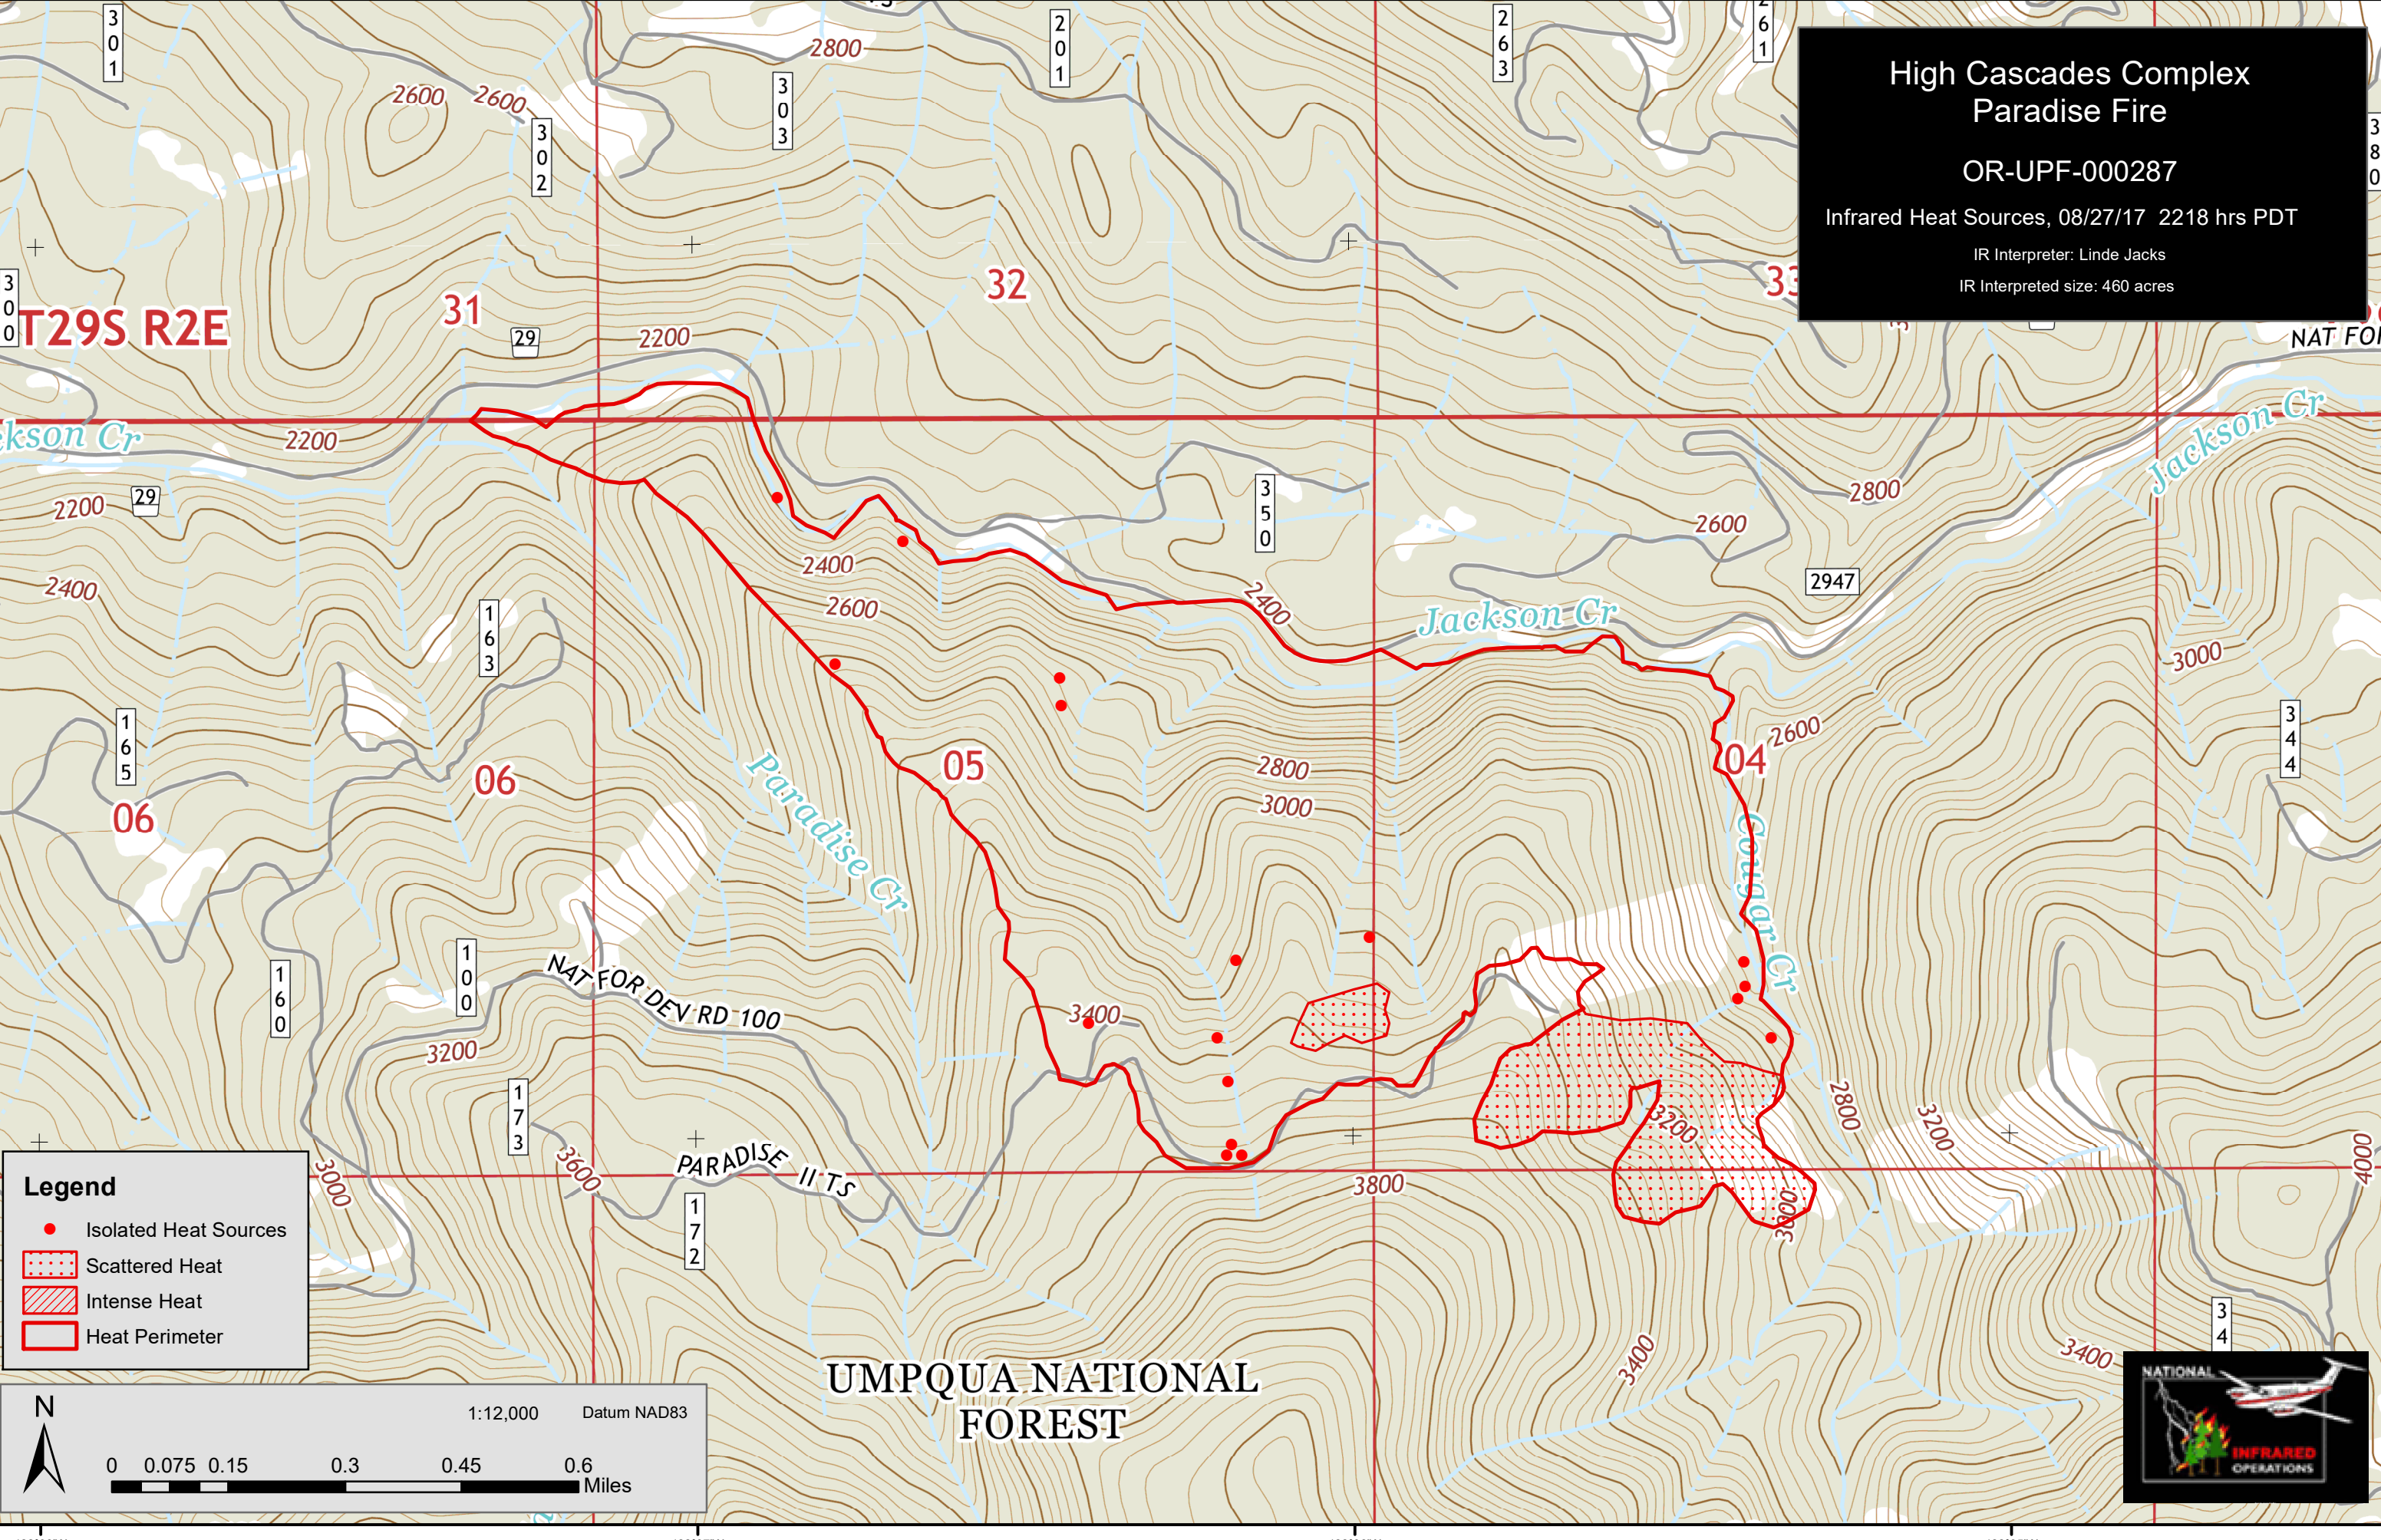

High Cascades Complex  
Paradise Fire  
OR-UPF-000287  
Infrared Heat Sources, 08/27/17 2218 hrs PDT  
IR Interpreter: Linde Jacks  
IR Interpreted size: 460 acres

**Legend**

- Isolated Heat Sources
- ▨ Scattered Heat
- ▨ Intense Heat
- ▭ Heat Perimeter

N  
1:12,000 Datum NAD83  
0 0.075 0.15 0.3 0.45 0.6 Miles