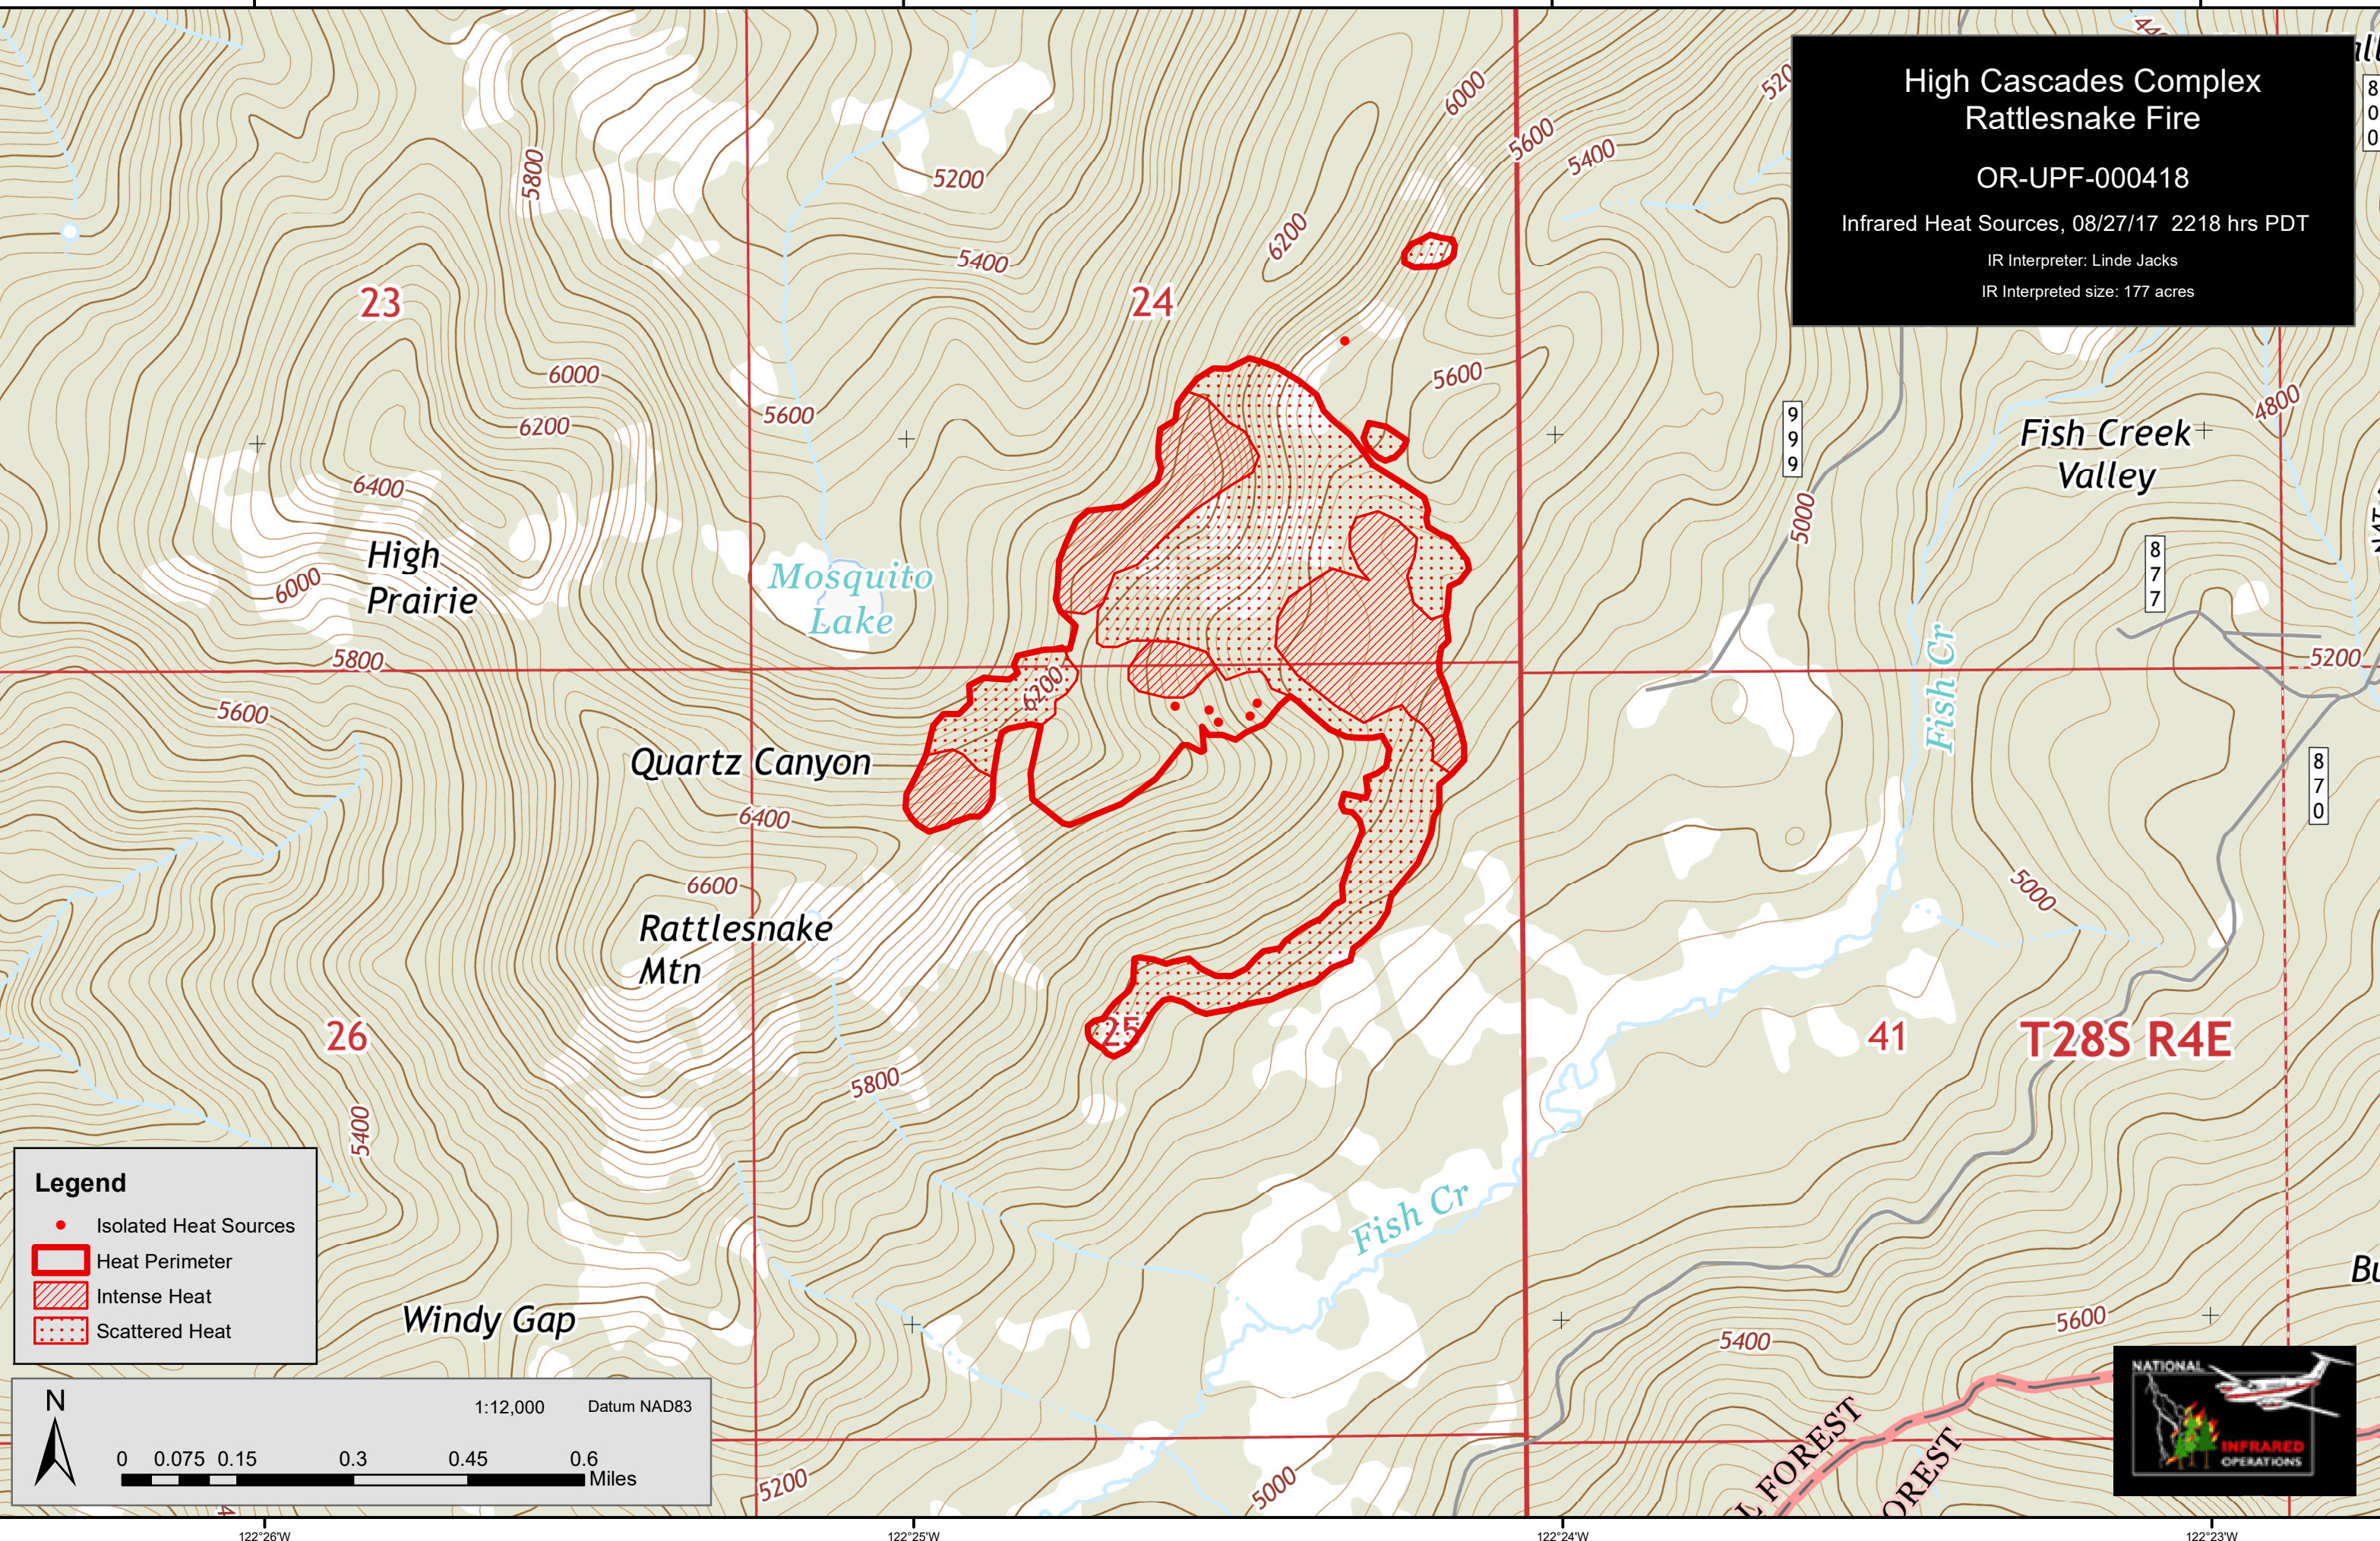

High Cascades Complex Rattlesnake Fire

OR-UPF-000418

Infrared Heat Sources, 08/27/17 2218 hrs PDT

IR Interpreter: Linde Jacks

IR Interpreted size: 177 acres

23

24

26

41

T28S R4E

High
Prairie

Mosquito
Lake

Quartz Canyon

Rattlesnake
Mtn

Windy Gap

Fish Creek
Valley

Fish Cr

Fish Cr

FOREST

Legend

- Isolated Heat Sources
- ▭ Heat Perimeter
- ▨ Intense Heat
- ▤ Scattered Heat

N

1:12,000 Datum NAD83

0 0.075 0.15 0.3 0.45 0.6 Miles