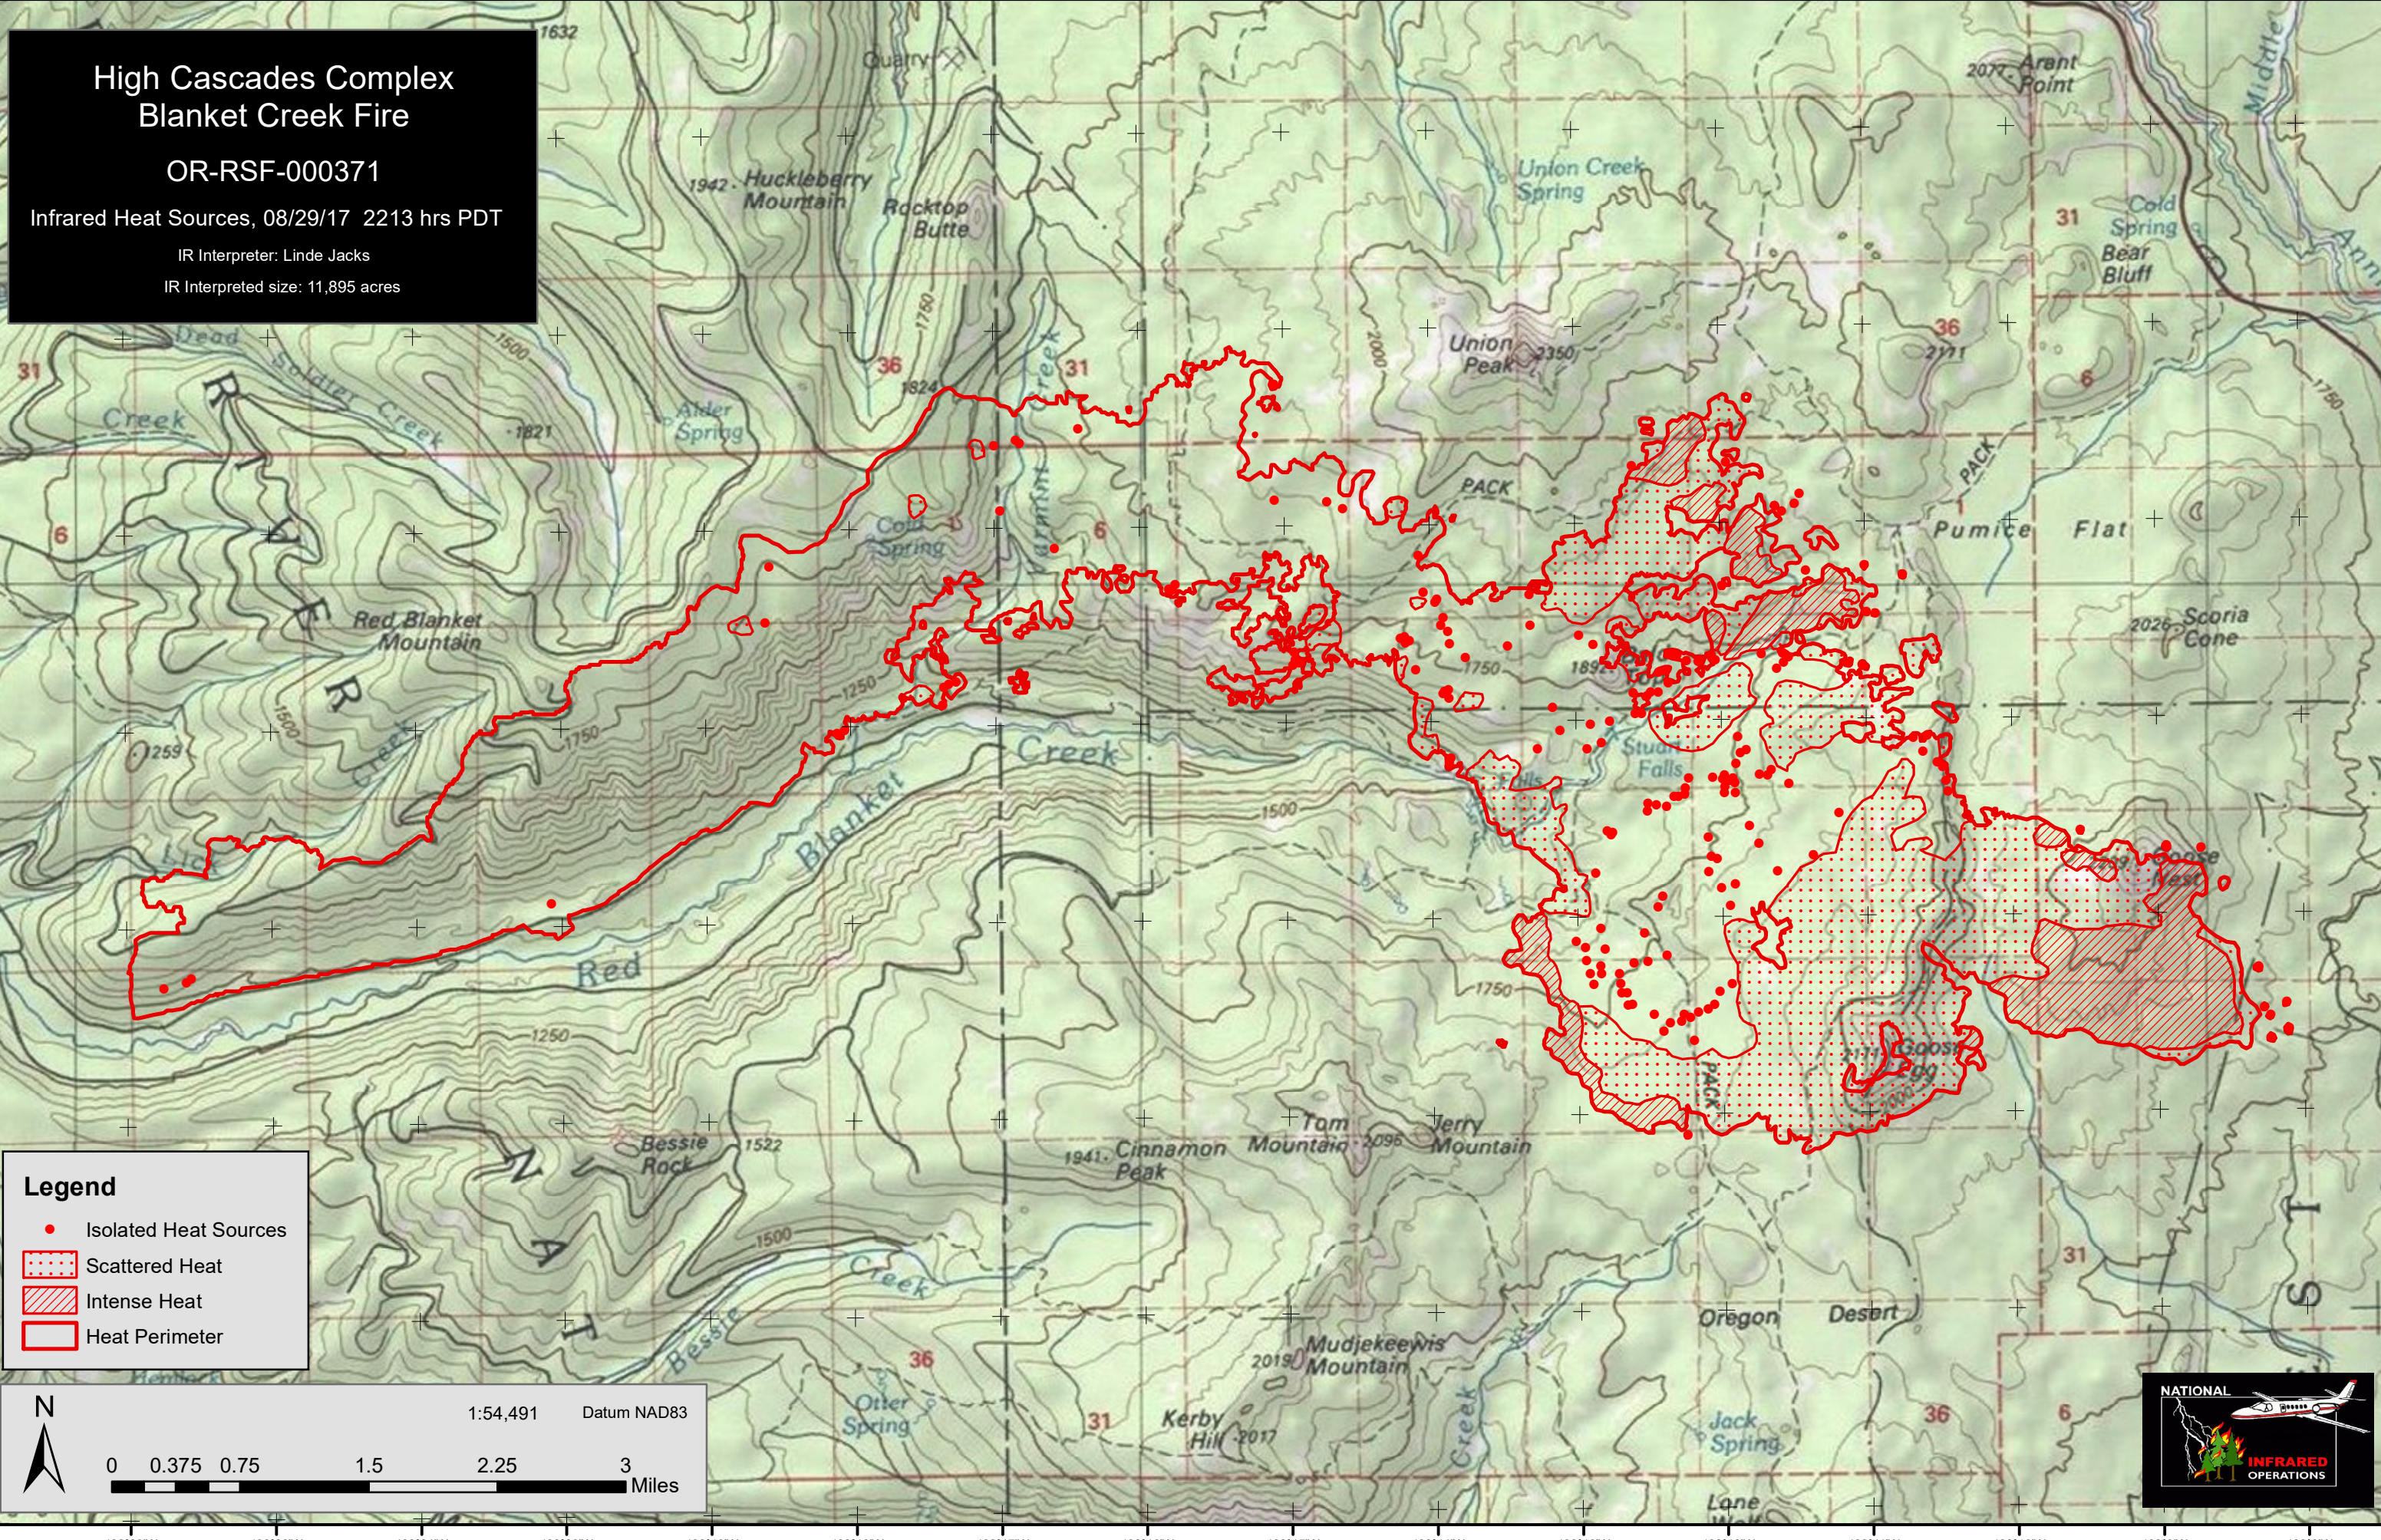

# High Cascades Complex Blanket Creek Fire

OR-RSF-000371

Infrared Heat Sources, 08/29/17 2213 hrs PDT

IR Interpreter: Linde Jacks

IR Interpreted size: 11,895 acres

**Legend**

- Isolated Heat Sources
- ▨ Scattered Heat
- ▨ Intense Heat
- ▭ Heat Perimeter

N

1:54,491 Datum NAD83

0 0.375 0.75 1.5 2.25 3 Miles