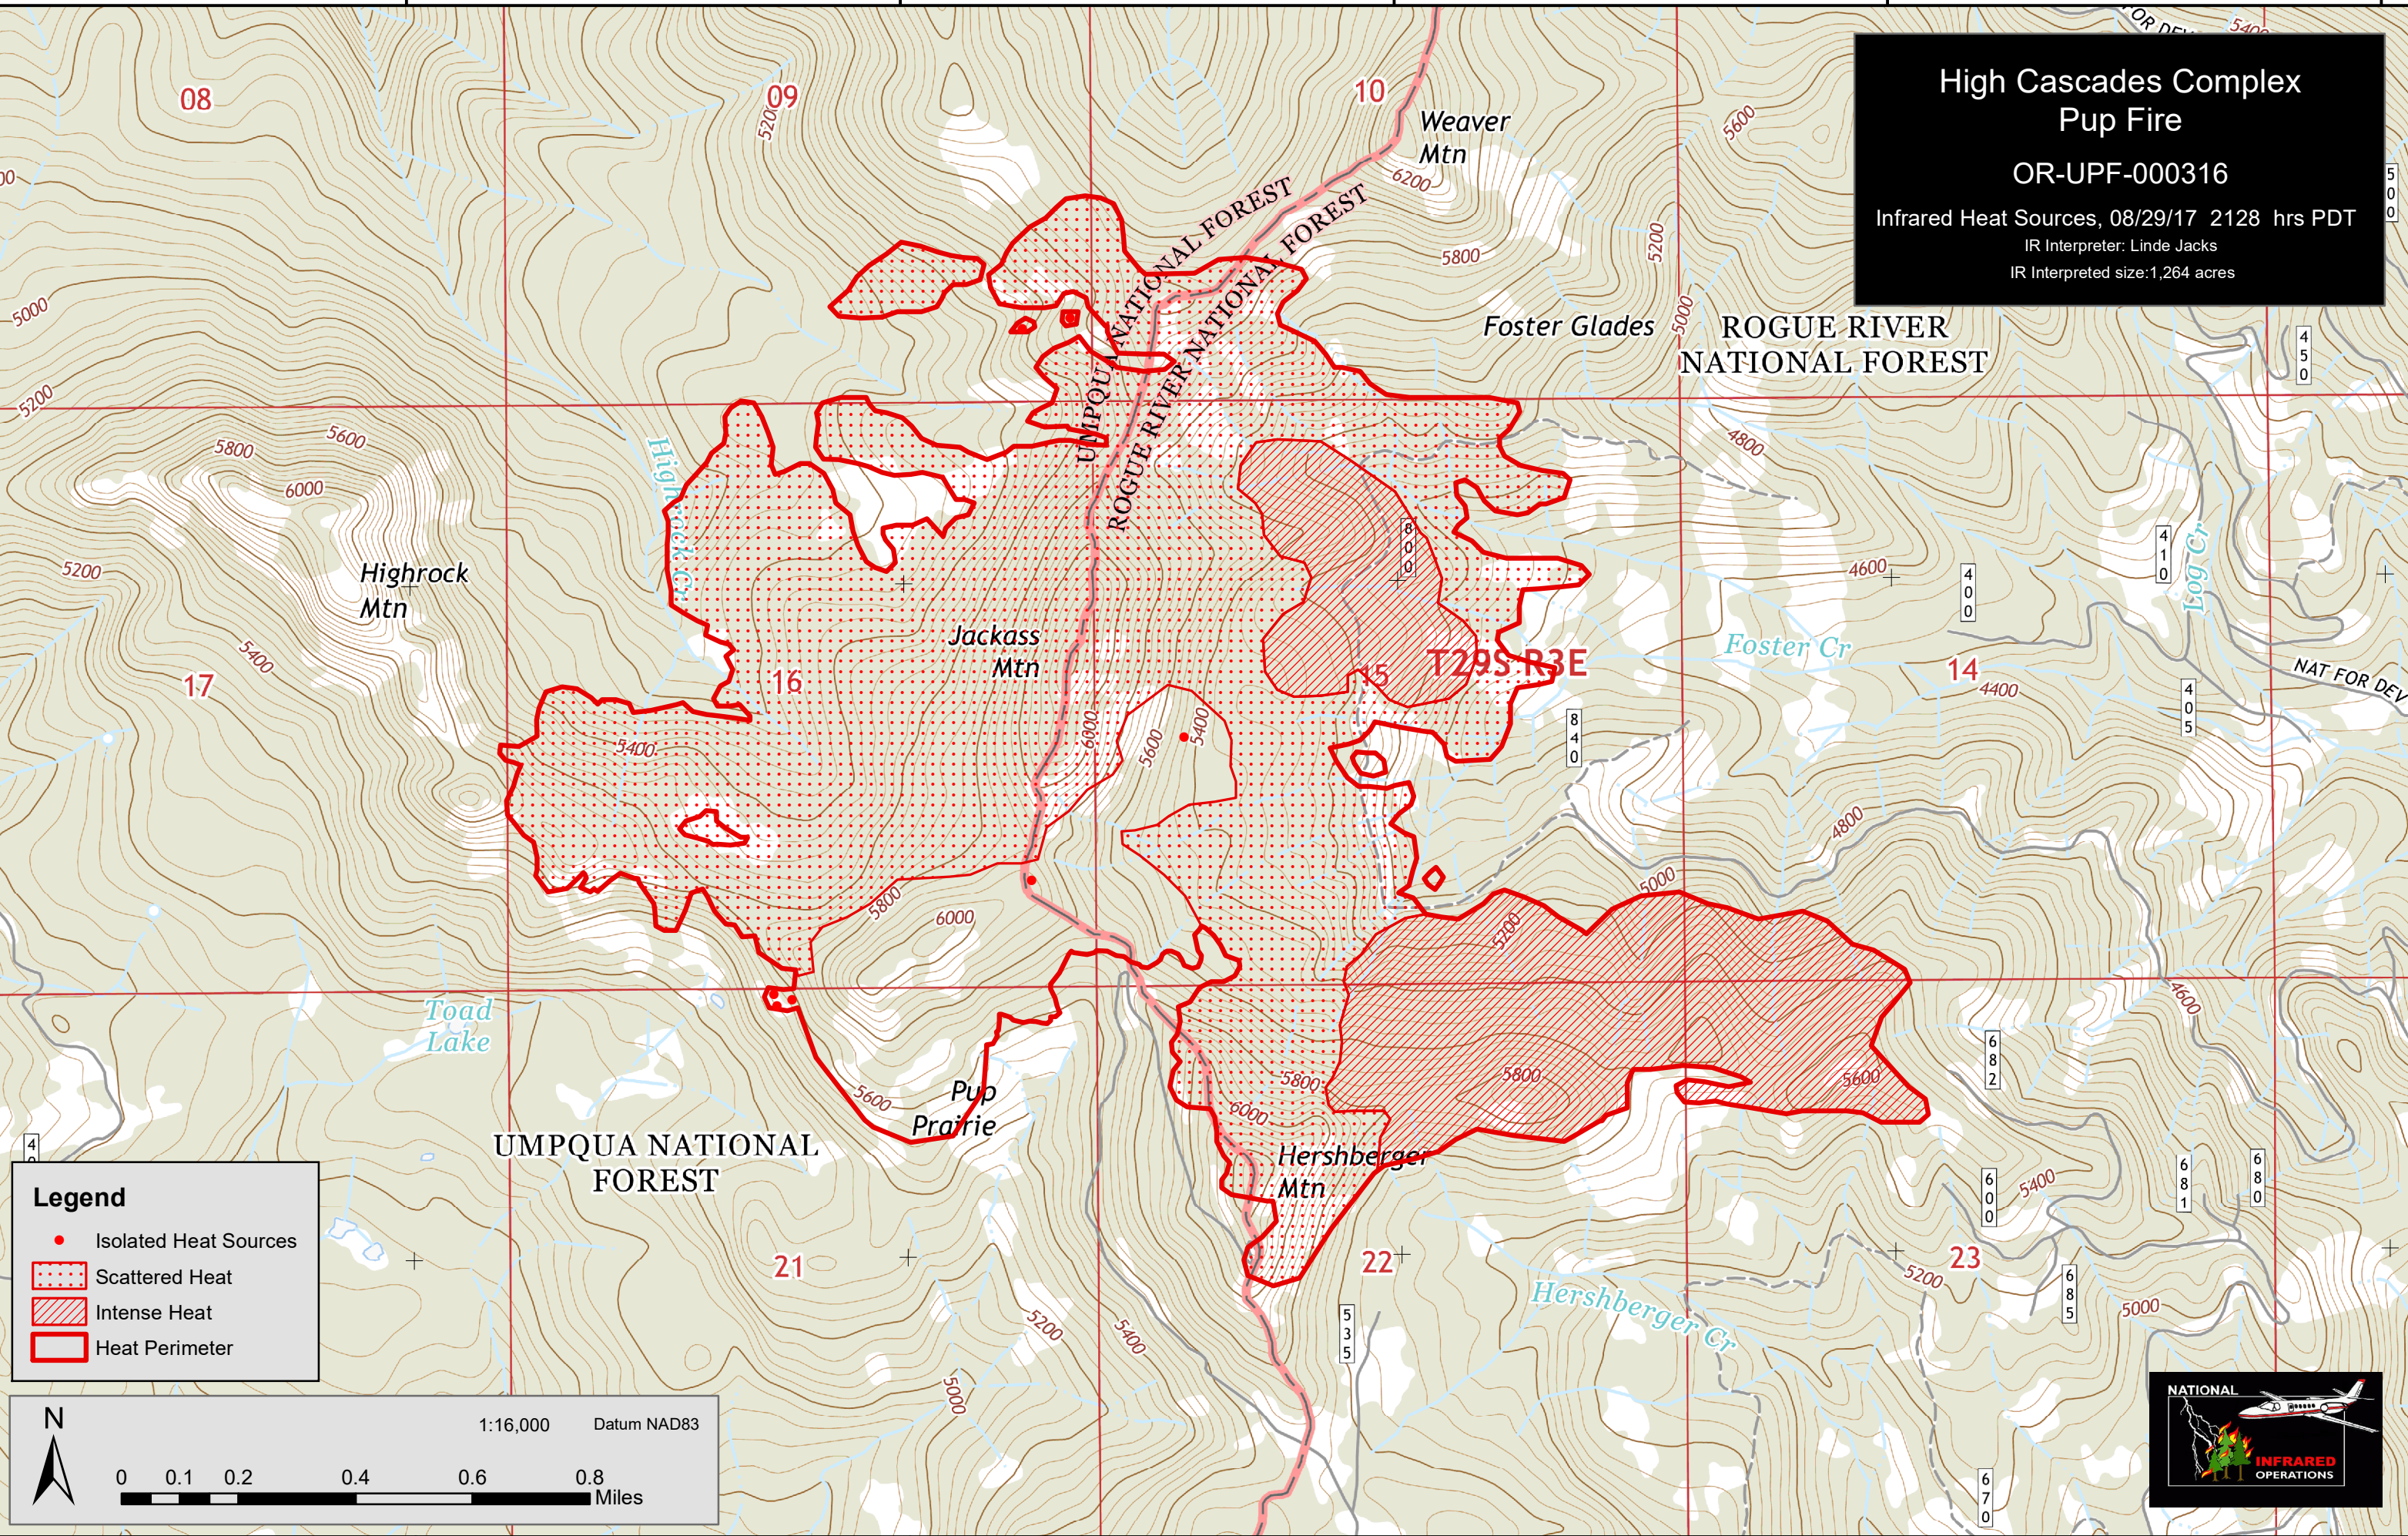

**High Cascades Complex
Pup Fire**
OR-UPF-000316
 Infrared Heat Sources, 08/29/17 2128 hrs PDT
 IR Interpreter: Linde Jacks
 IR Interpreted size: 1,264 acres

Legend

- Isolated Heat Sources
- Scattered Heat
- Intense Heat
- Heat Perimeter

N

1:16,000 Datum NAD83

0 0.1 0.2 0.4 0.6 0.8 Miles