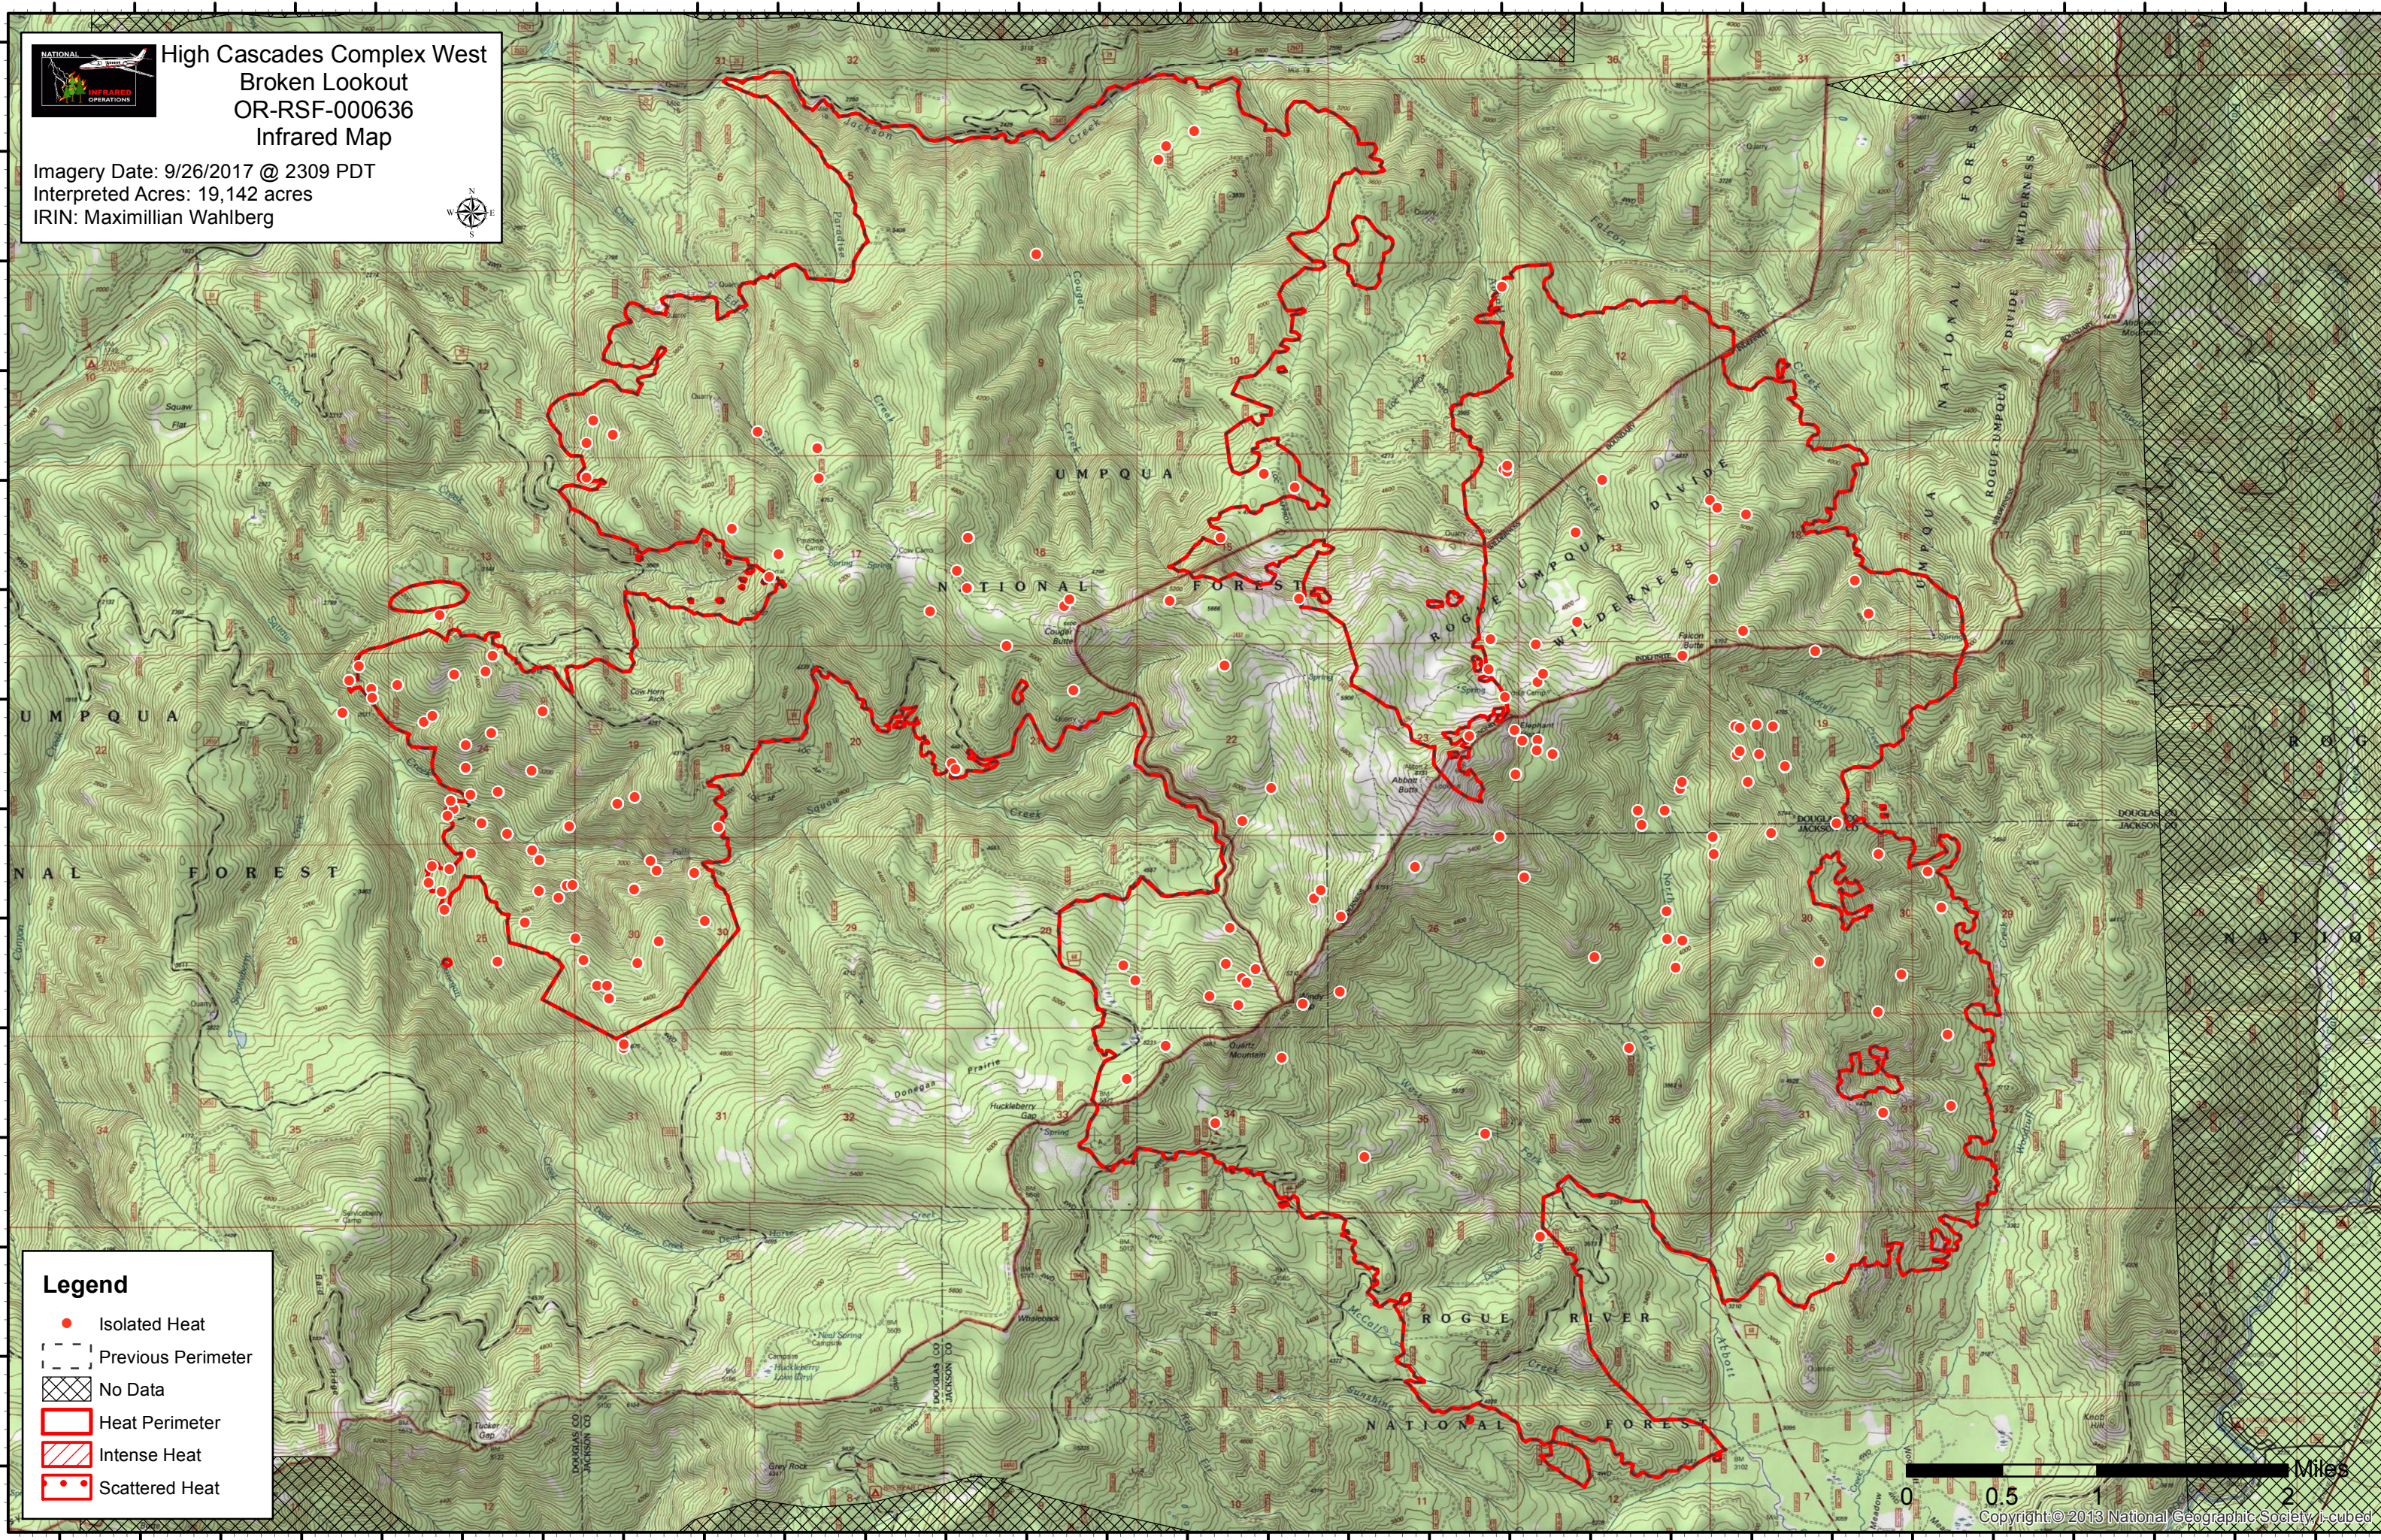

**High Cascades Complex West
Broken Lookout
OR-RSF-000636
Infrared Map**

Imagery Date: 9/26/2017 @ 2309 PDT
Interpreted Acres: 19,142 acres
IRIN: Maximillian Wahlberg

Legend

- Isolated Heat
- Previous Perimeter
- No Data
- Heat Perimeter
- Intense Heat
- Scattered Heat

0 0.5 1 2 Miles
Copyright © 2013 National Geographic Society, i-cubed