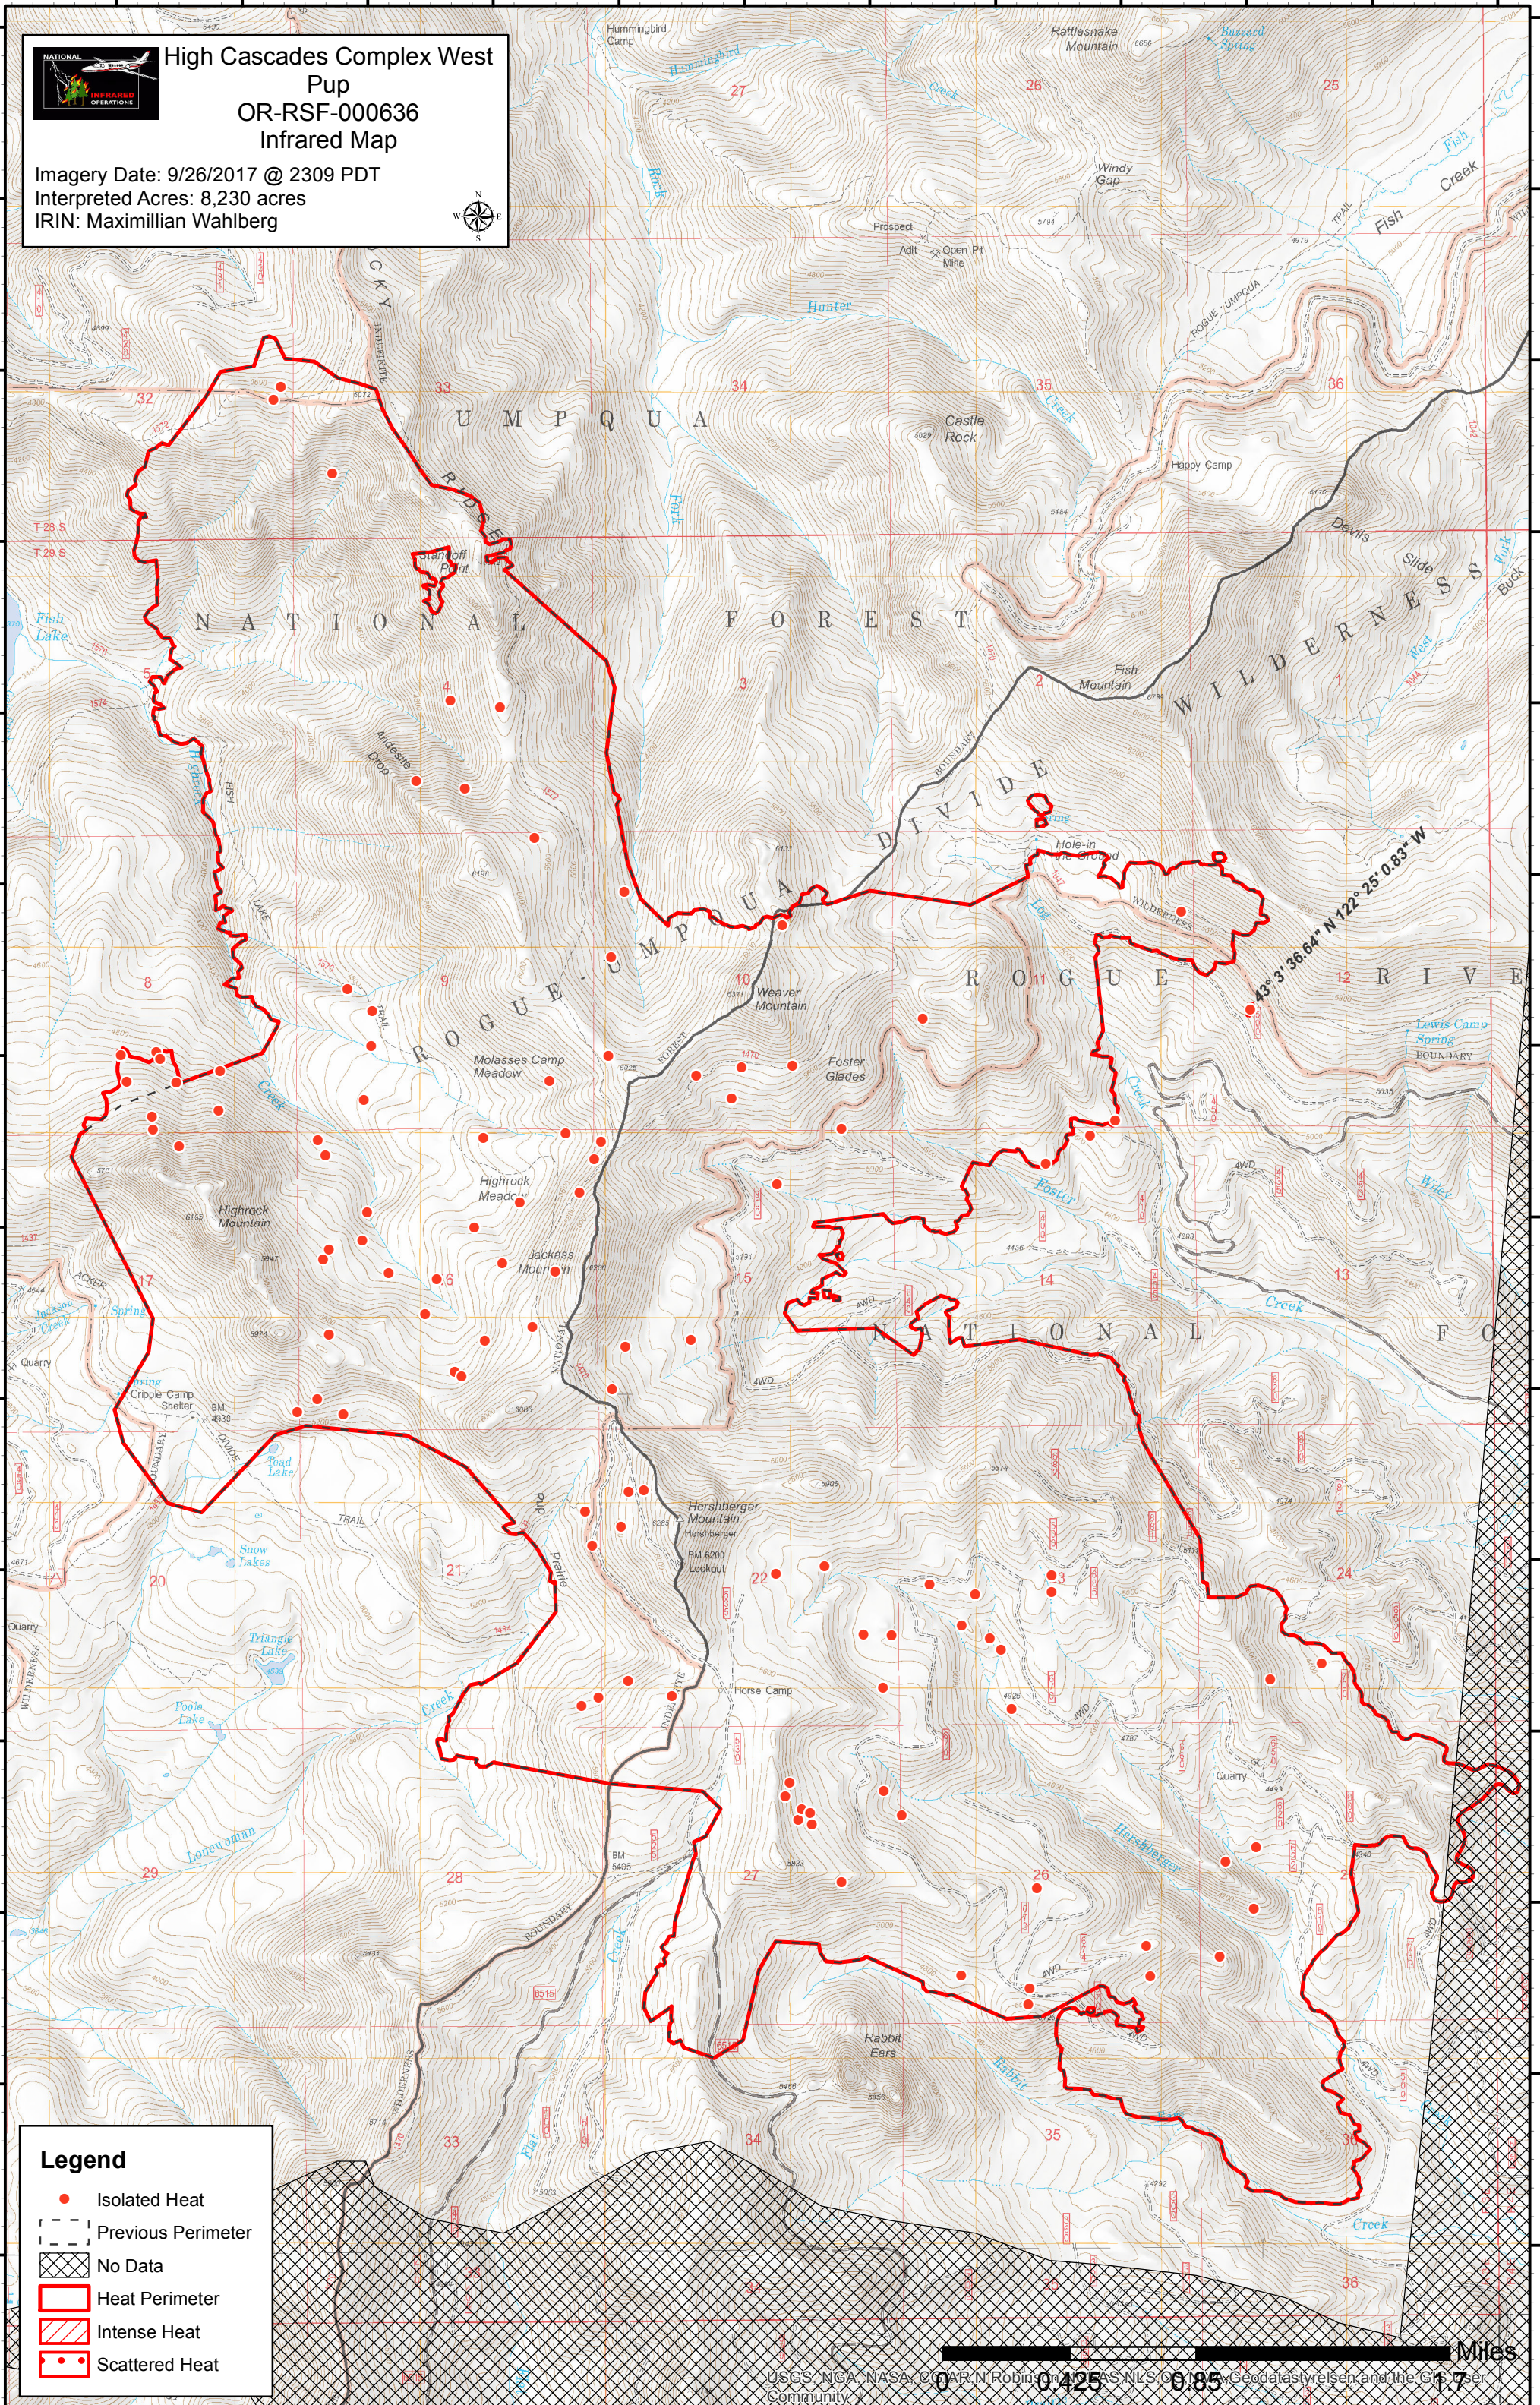

**High Cascades Complex West
Pup
OR-RSF-000636
Infrared Map**

Imagery Date: 9/26/2017 @ 2309 PDT
Interpreted Acres: 8,230 acres
IRIN: Maximillian Wahlberg

Legend

- Isolated Heat
- Previous Perimeter
- No Data
- Heat Perimeter
- Intense Heat
- Scattered Heat

0 0.425 0.85 1.75 Miles