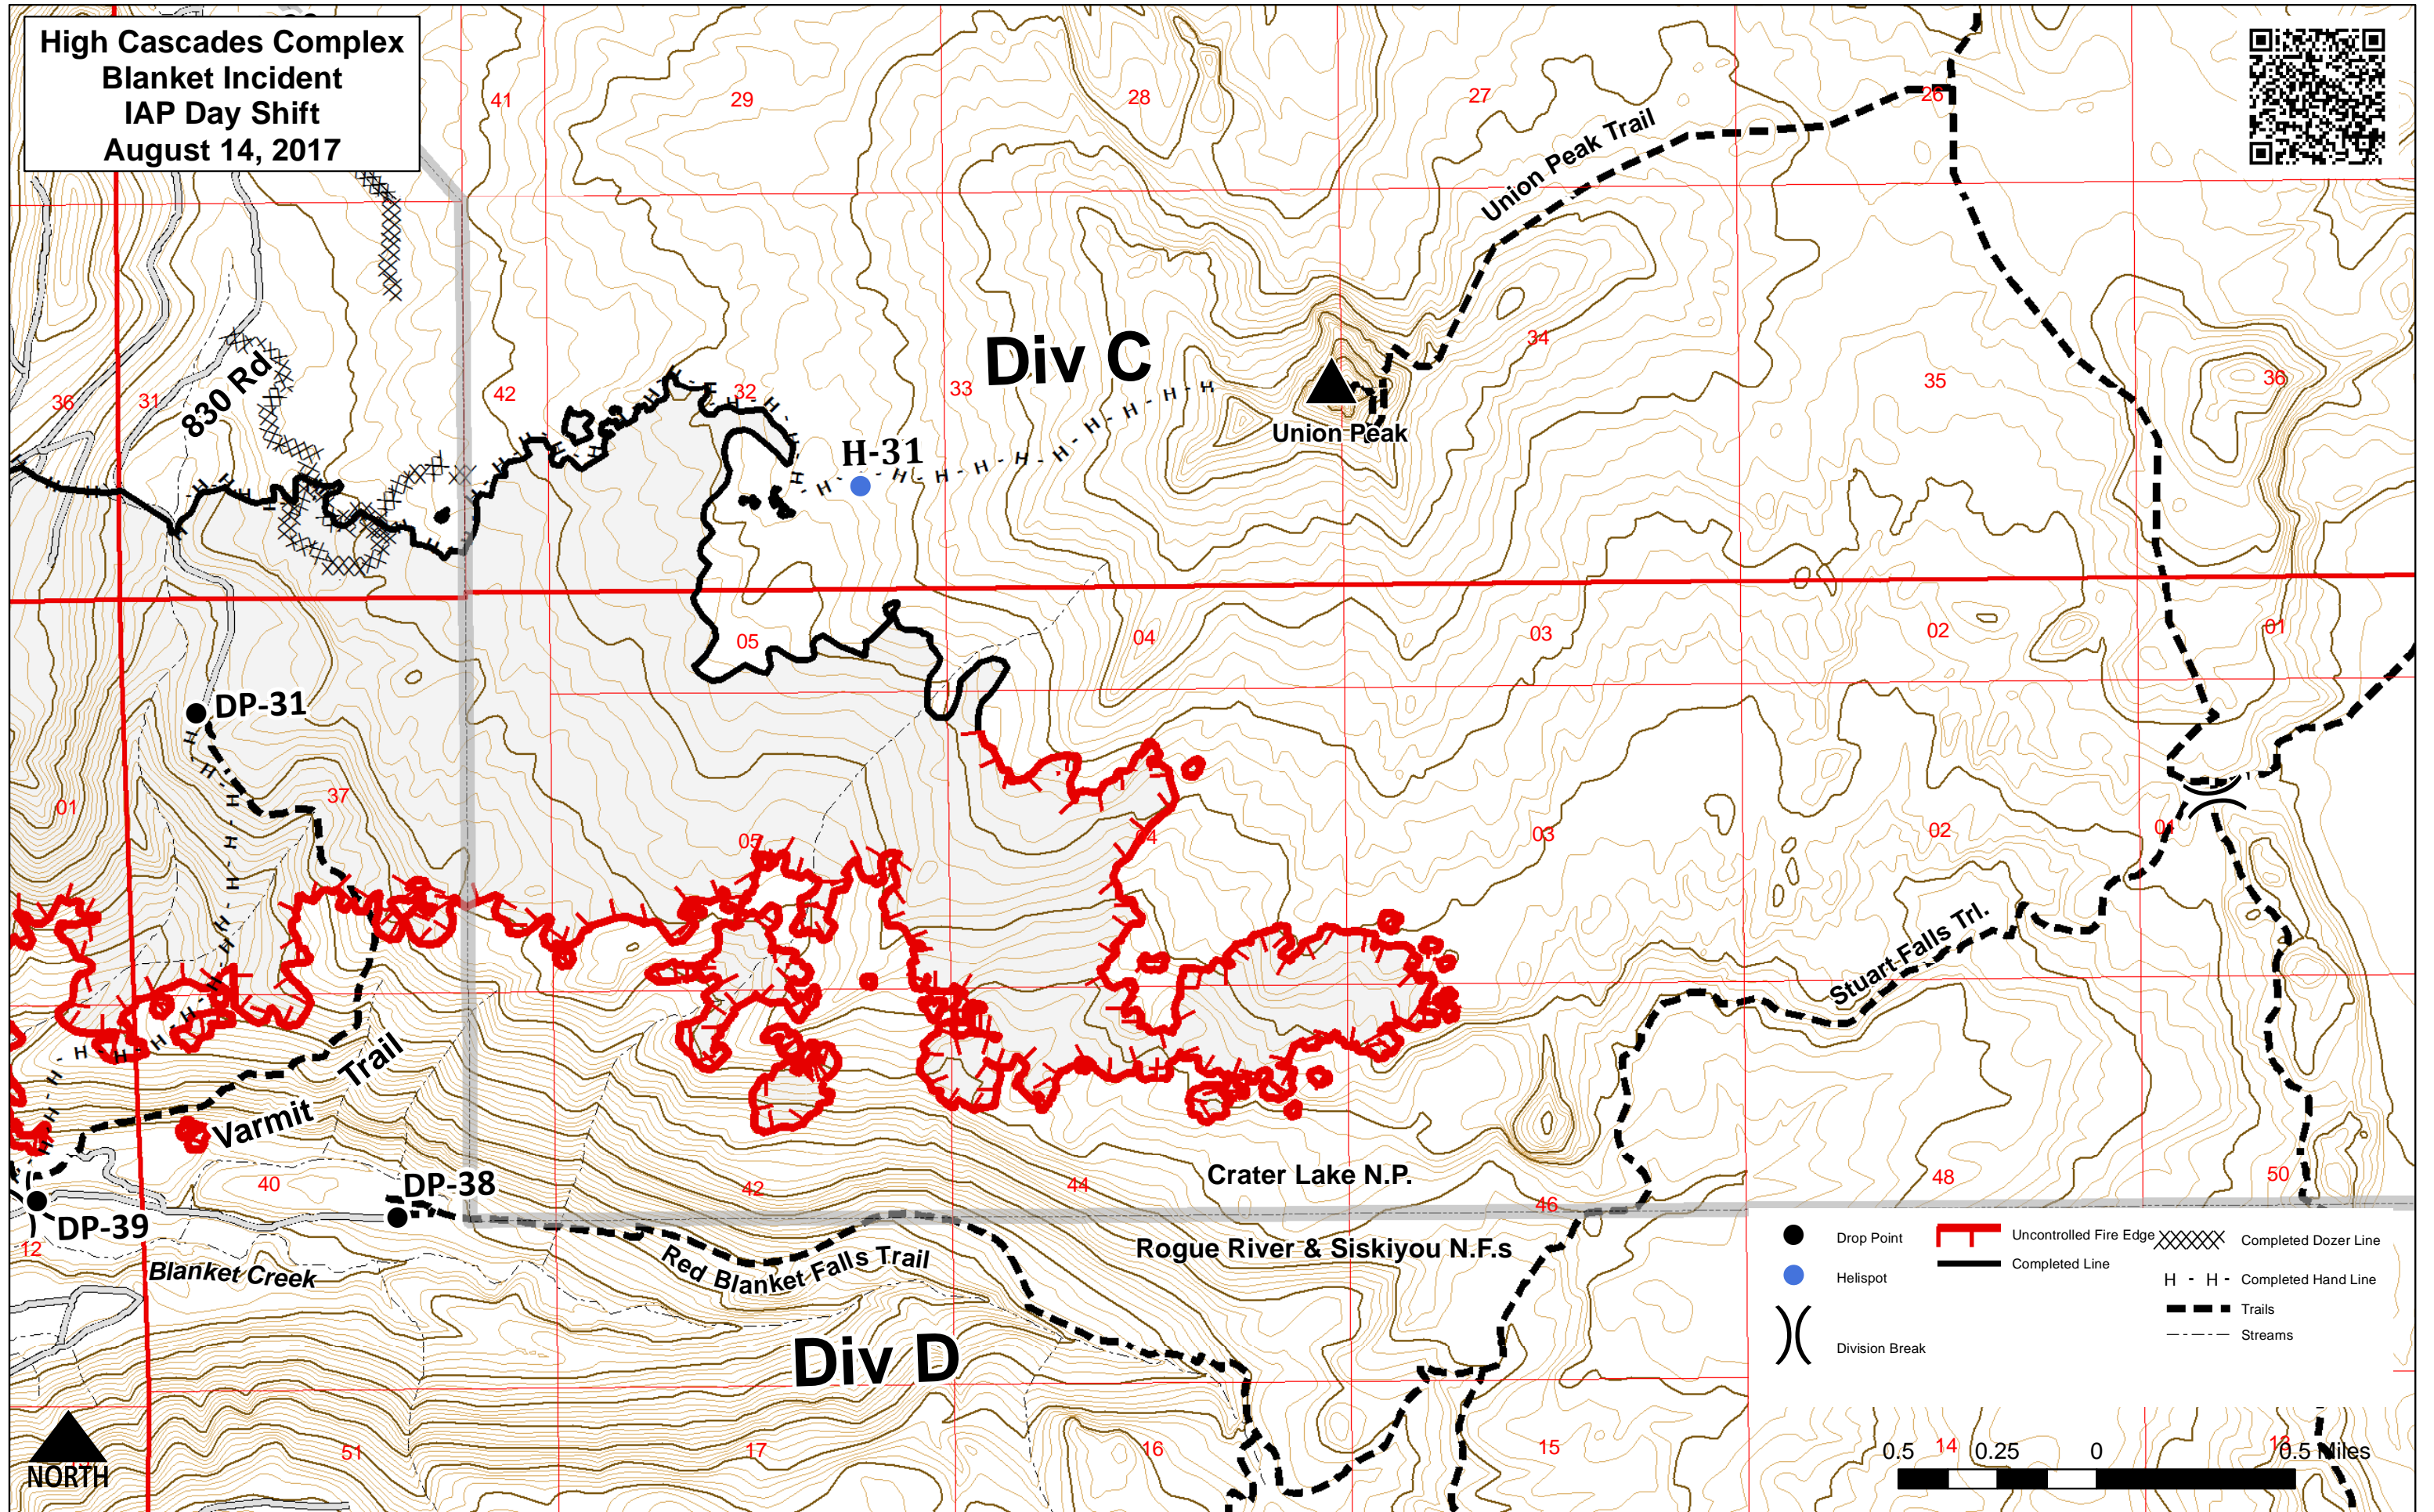

**High Cascades Complex
Blanket Incident
IAP Day Shift
August 14, 2017**

- Drop Point
- Helispot
- Ⓜ Water Source
- ⌋ Division Break
- ┌ Uncontrolled Fire Edge
- Completed Line
- XXXXX Completed Dozer Line
- H - H - Completed Hand Line
- R - R - Road as Completed Line
- B B Brushed
- Trails
- - - Streams

High Cascades Complex
Blanket Incident
IAP Day Shift
August 14, 2017

- Drop Point
- Helispot
- () Division Break
- ▬ Uncontrolled Fire Edge
- ▬ Completed Line
- ▬ Trails
- ▬ Streams
- ▨ Completed Dozer Line
- H · H · Completed Hand Line

To Spruce Lake Fire and Broken Arrow Camp

Blanket Creek
OR-RSF-000371

To ICP

Blanket Creek
OR-RSF-000371
Driving Map

8/13/2017 2200

0 0.5 1 2 3 4 Miles

N

	Fires		Helispot
	Closure		Helibase
	Drop Point		Helibase
	Helispot		Helibase
	Helibase		Helibase
	Helibase		Helibase
	Water Tank		Division Break
	Division Break		Branch Break
	Branch Break		Bridges <80,000 lb load
	Bridges <80,000 lb load		Main Roads
	Main Roads		