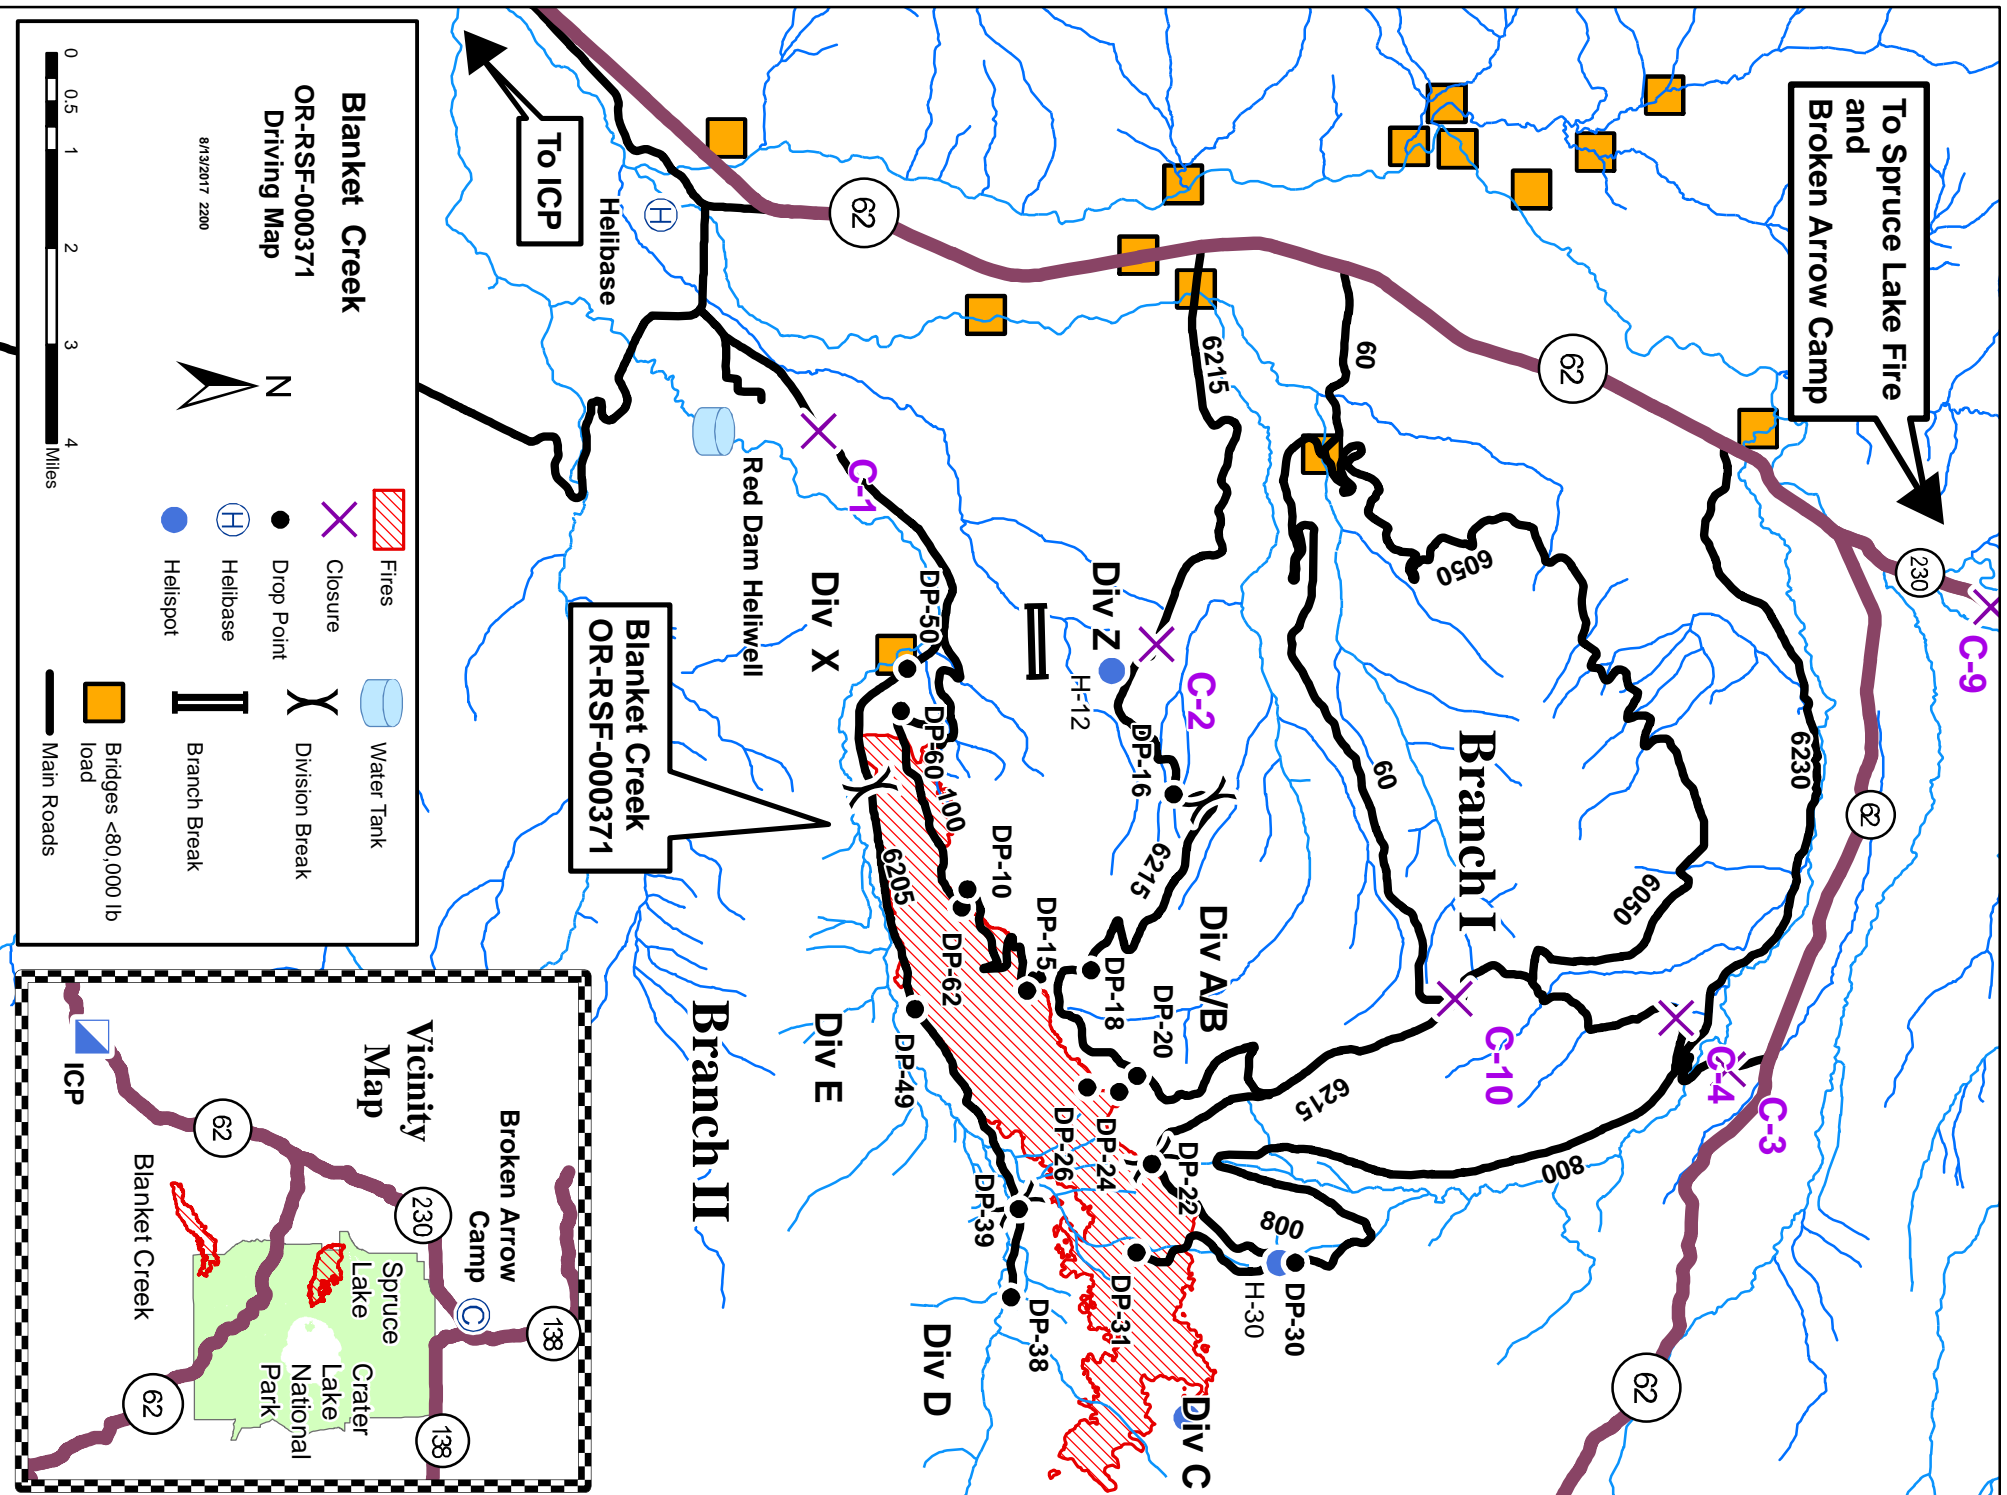

**High Cascades Complex
Blanket Incident
IAP Day Shift
August 14, 2017**

- Drop Point
- Helispot
- Ⓜ Water Source
- ⌋ Division Break
- ┌ Uncontrolled Fire Edge
- Completed Line
- XXXXX Completed Dozer Line
- H - H - Completed Hand Line
- R - R - Road as Completed Line
- B B Brushed
- Trails
- - - Streams

High Cascades Complex
Blanket Incident
IAP Day Shift
August 14, 2017

- Drop Point
- Helispot
- () Division Break
- ▬ Uncontrolled Fire Edge
- ▬ Completed Line
- ▬ Trails
- ▬ Streams
- ▨ Completed Dozer Line
- H · H · Completed Hand Line

To Spruce Lake Fire and Broken Arrow Camp

Blanket Creek
OR-RSF-000371

To ICP

Blanket Creek
OR-RSF-000371
Driving Map

8/13/2017 2200

0 0.5 1 2 3 4 Miles

N

	Fires		Helispot
	Closure		Helibase
	Drop Point		Helibase
	Helispot		Helibase
	Helibase		Helibase
	Helibase		Helibase
	Water Tank		Division Break
	Division Break		Branch Break
	Branch Break		Bridges <80,000 lb load
	Bridges <80,000 lb load		Main Roads
	Main Roads		