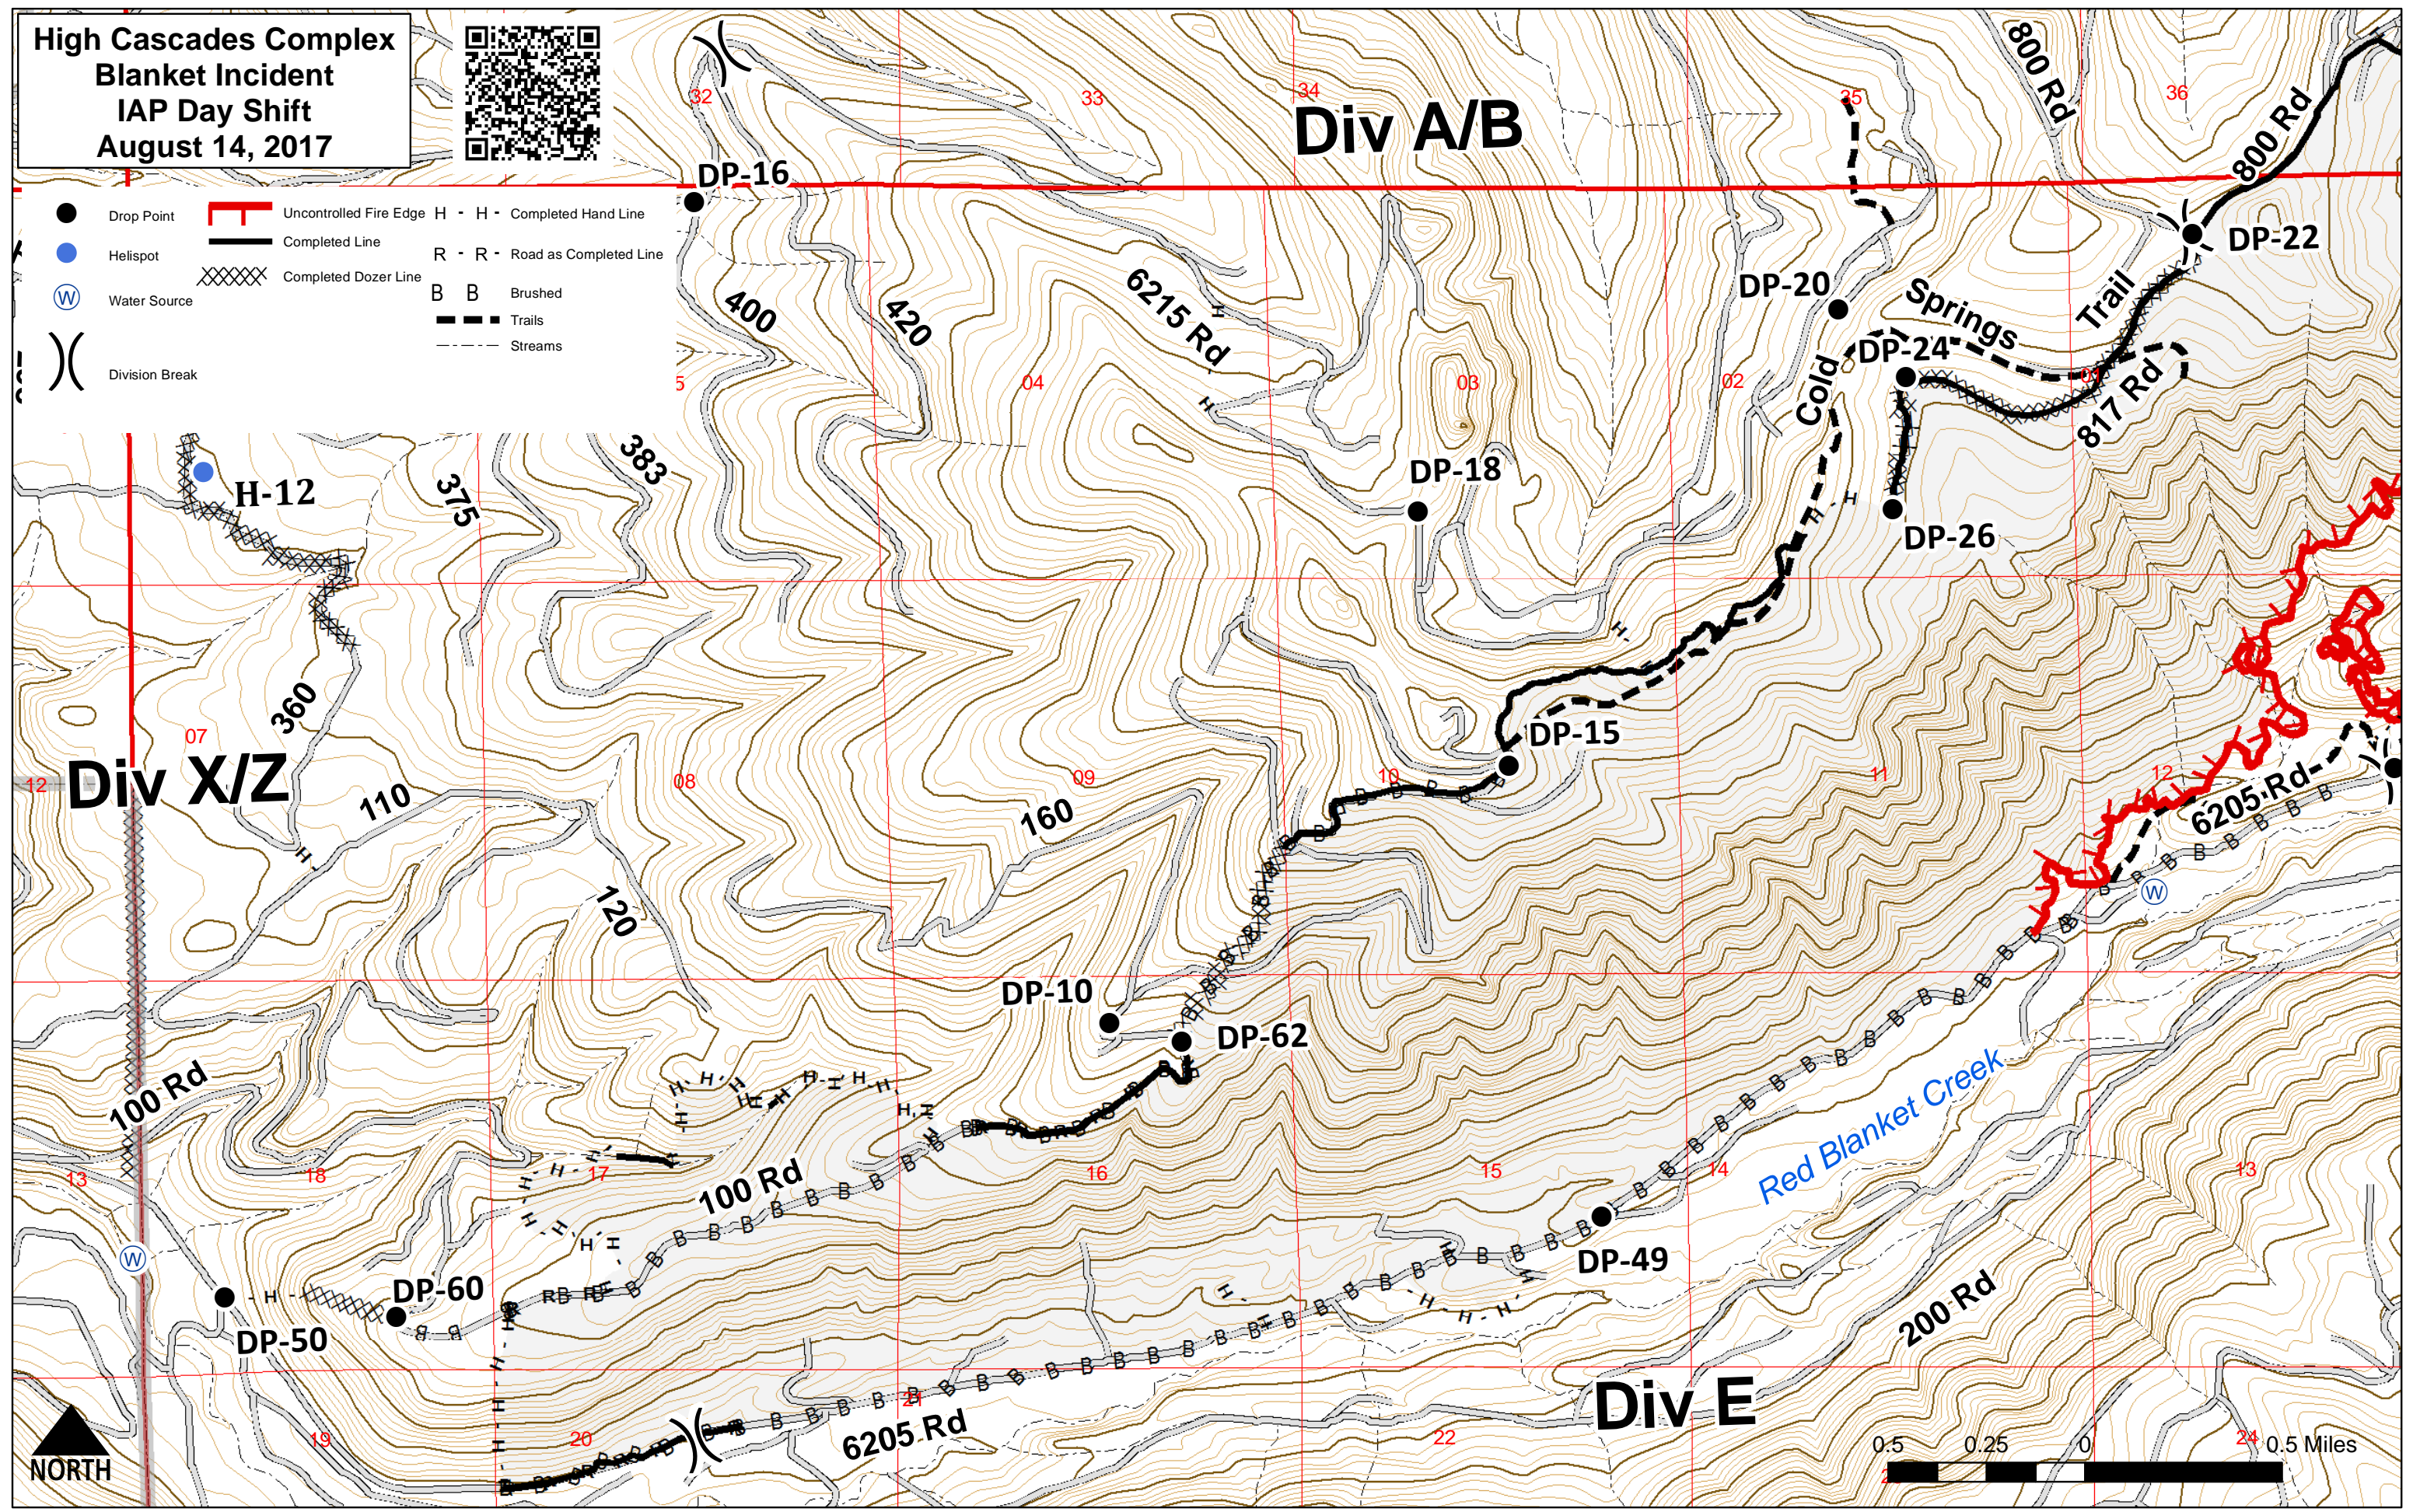

**High Cascades Complex
Blanket Incident
IAP Day Shift
August 14, 2017**

- Drop Point
- Helispot
- Ⓜ Water Source
- ⌋ Division Break
- ┌ Uncontrolled Fire Edge
- Completed Line
- XXXXX Completed Dozer Line
- H - H - Completed Hand Line
- R - R - Road as Completed Line
- B B Brushed
- Trails
- - - Streams

High Cascades Complex
Blanket Incident
IAP Day Shift
August 14, 2017

- Drop Point
- Helispot
- () Division Break
- ▬ Uncontrolled Fire Edge
- ▬ Completed Line
- ▬ Trails
- ▬ Streams
- ▨ Completed Dozer Line
- H · H · Completed Hand Line

To Spruce Lake Fire and Broken Arrow Camp

Blanket Creek
OR-RSF-000371

To ICP

Blanket Creek
OR-RSF-000371
Driving Map

8/13/2017 2200

0 0.5 1 2 3 4 Miles

N

	Fires		Helispot
	Closure		Helibase
	Drop Point		Helibase
	Helispot		Helibase
	Helibase		Helibase
	Helibase		Helibase
	Water Tank		Division Break
	Division Break		Branch Break
	Branch Break		Bridges <80,000 lb load
	Bridges <80,000 lb load		Main Roads
	Main Roads		