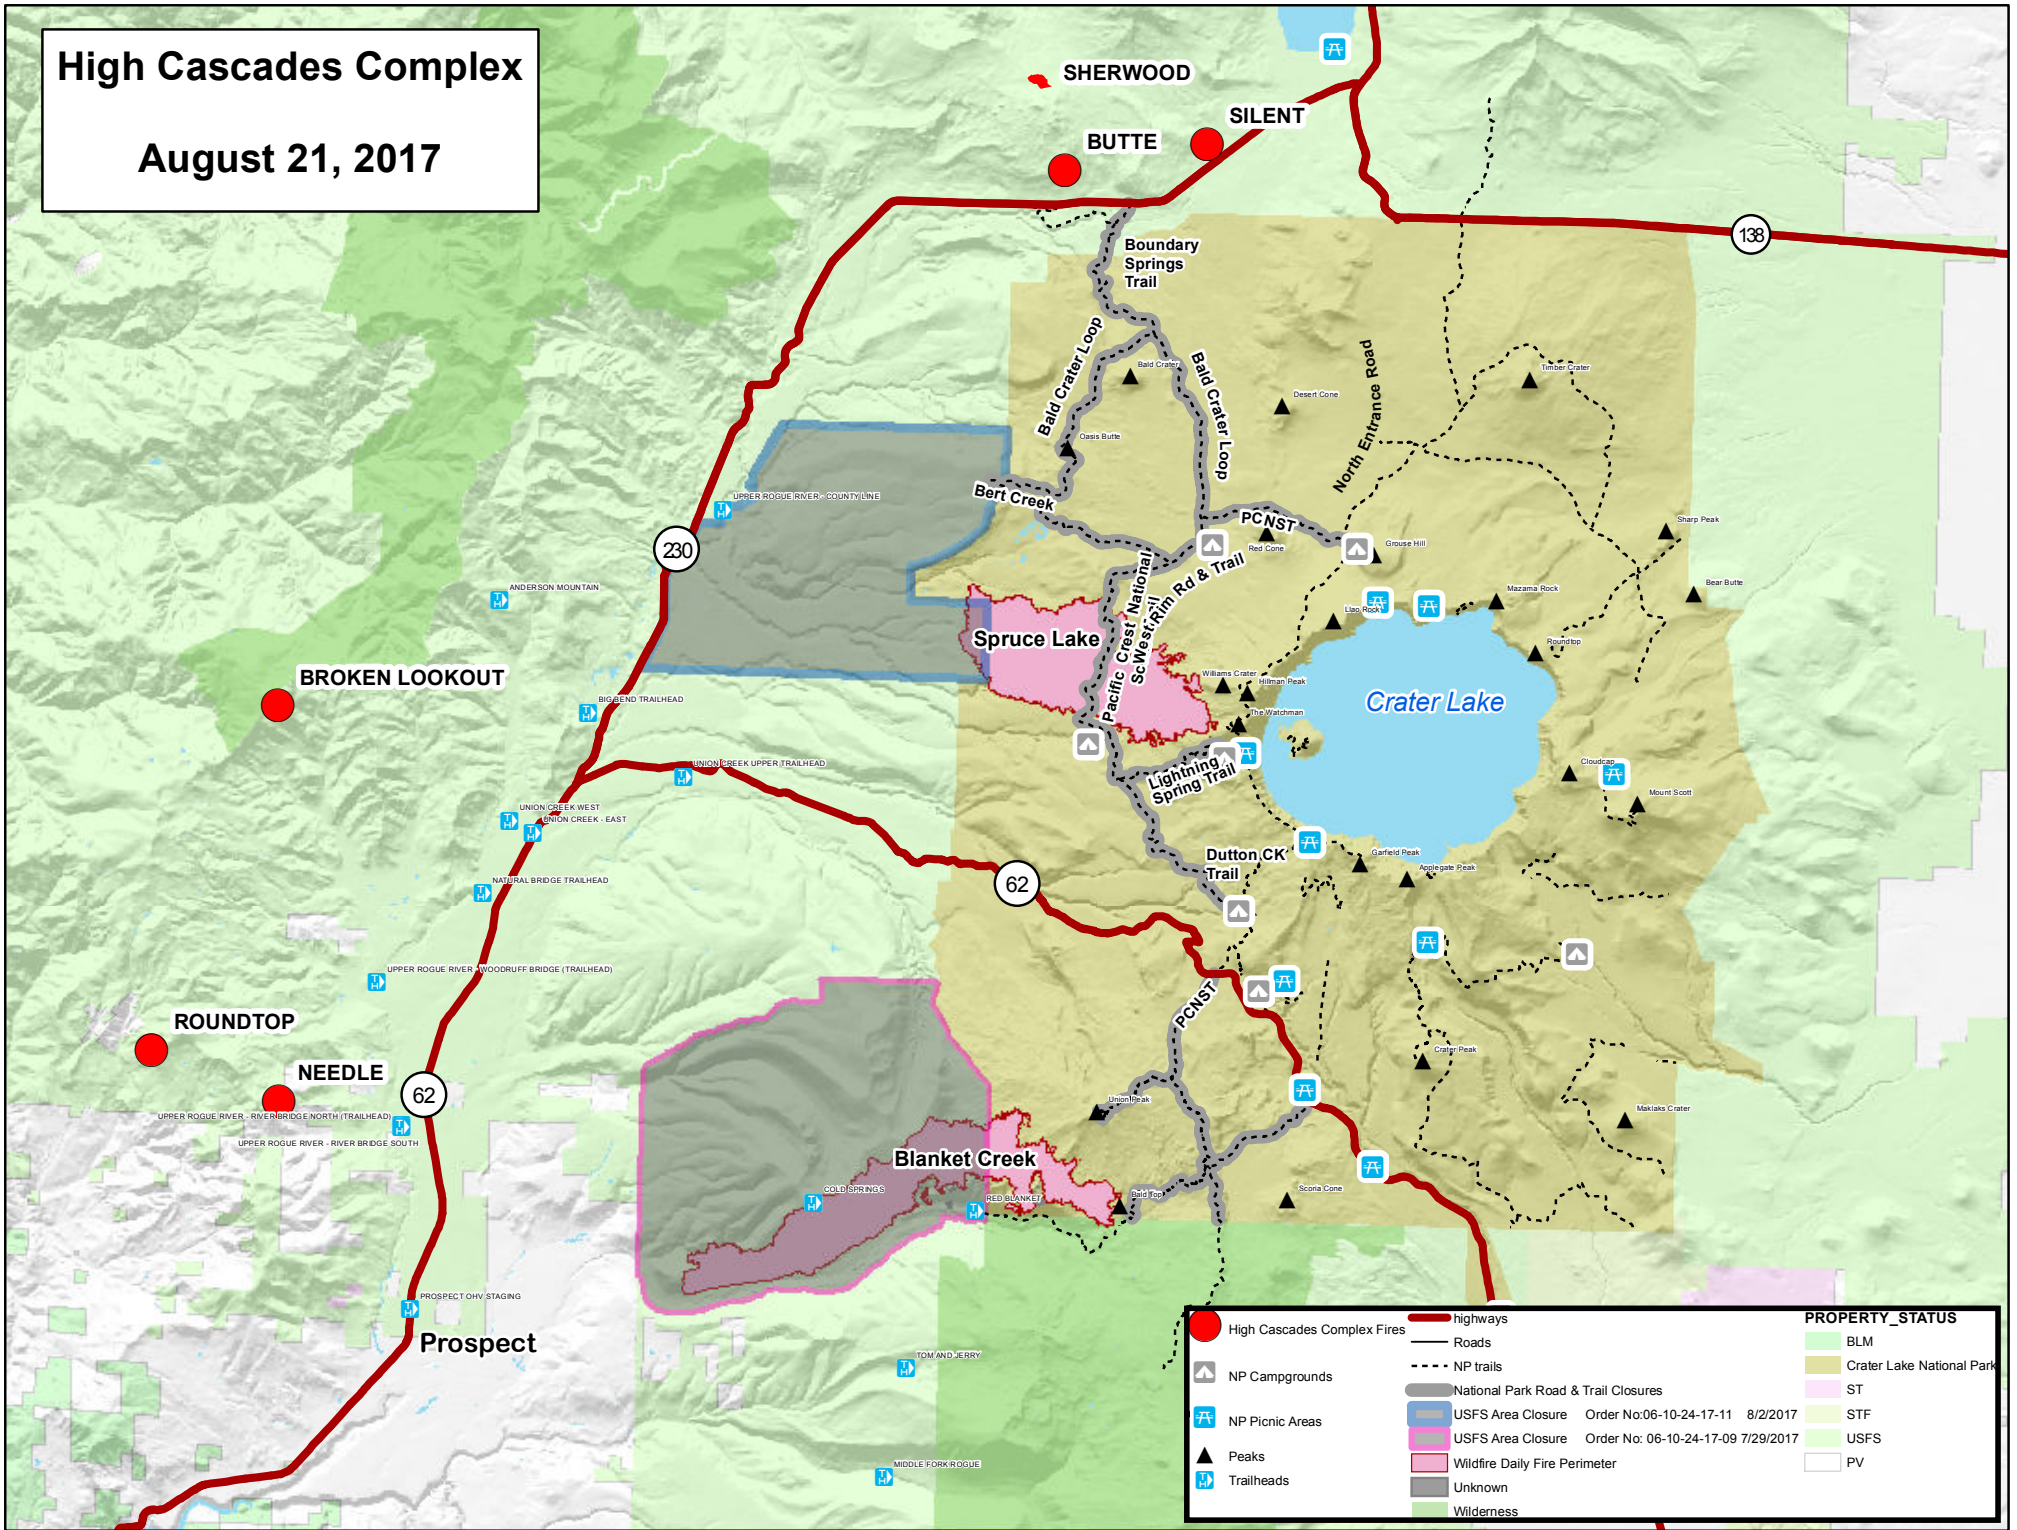

High Cascades Complex

August 21, 2017

	High Cascades Complex Fires		highways		BLM
	Roads		NP trails		Crater Lake National Park
	NP Campgrounds		National Park Road & Trail Closures		ST
	NP Picnic Areas		USFS Area Closure Order No:06-10-24-17-11 8/2/2017		USFS
	Peaks		USFS Area Closure Order No: 06-10-24-17-09 7/29/2017		PV
	Trailheads		Wildfire Daily Fire Perimeter		Unknown
			Wilderness		