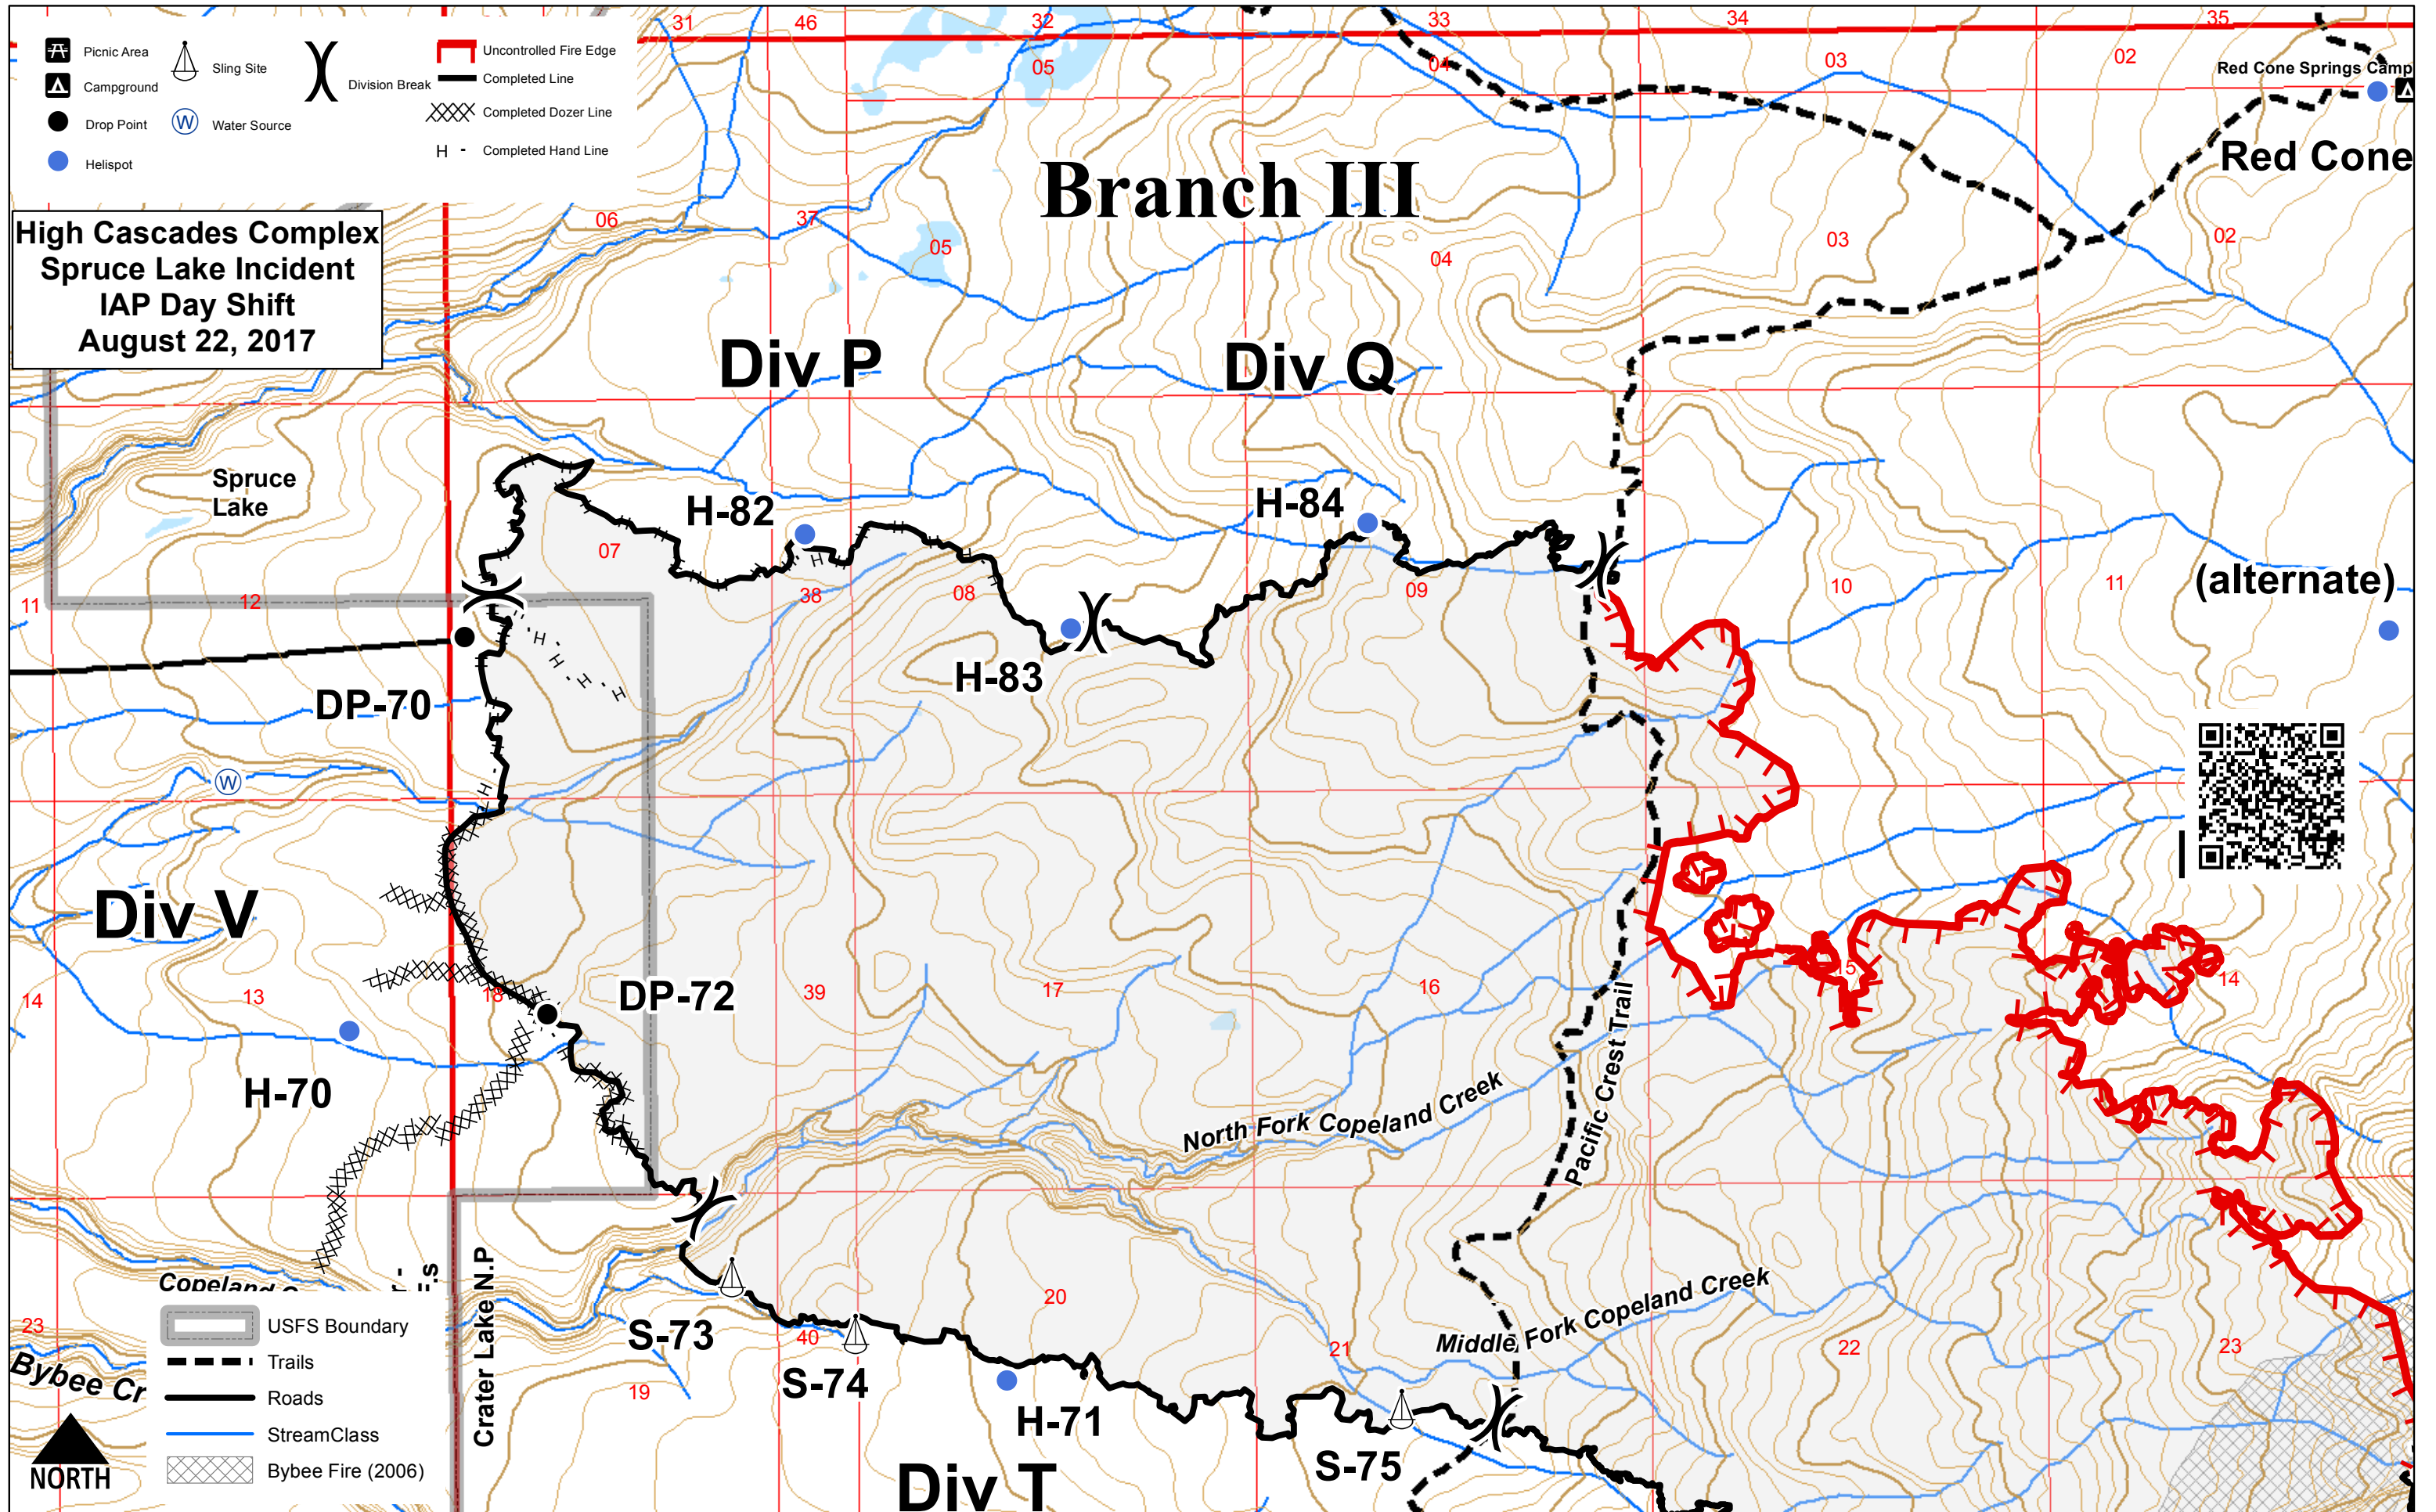

High Cascades Complex
 Blanket Creek Incident
 IAP Day Shift
 August 22, 2017

High Cascades Complex
Sherwood Fire

Operations

8/22/2017 Data

- Dis Point
- Helport
- P Pump
- ▭ Thin Line
- ▭ Sherwood Field
- ▭ Highways
- ▭ Lower SF Paths
- ▭ Main Roads
- ▭ Sherwood/Forest/Highways
- ▭ Sherwood/Sherwood/Highways

Coyote Spike

DP-61

DP-101

Sherwood

S1

S2

S3

S4

S5

S6

Sherwood Butte

No Retardant