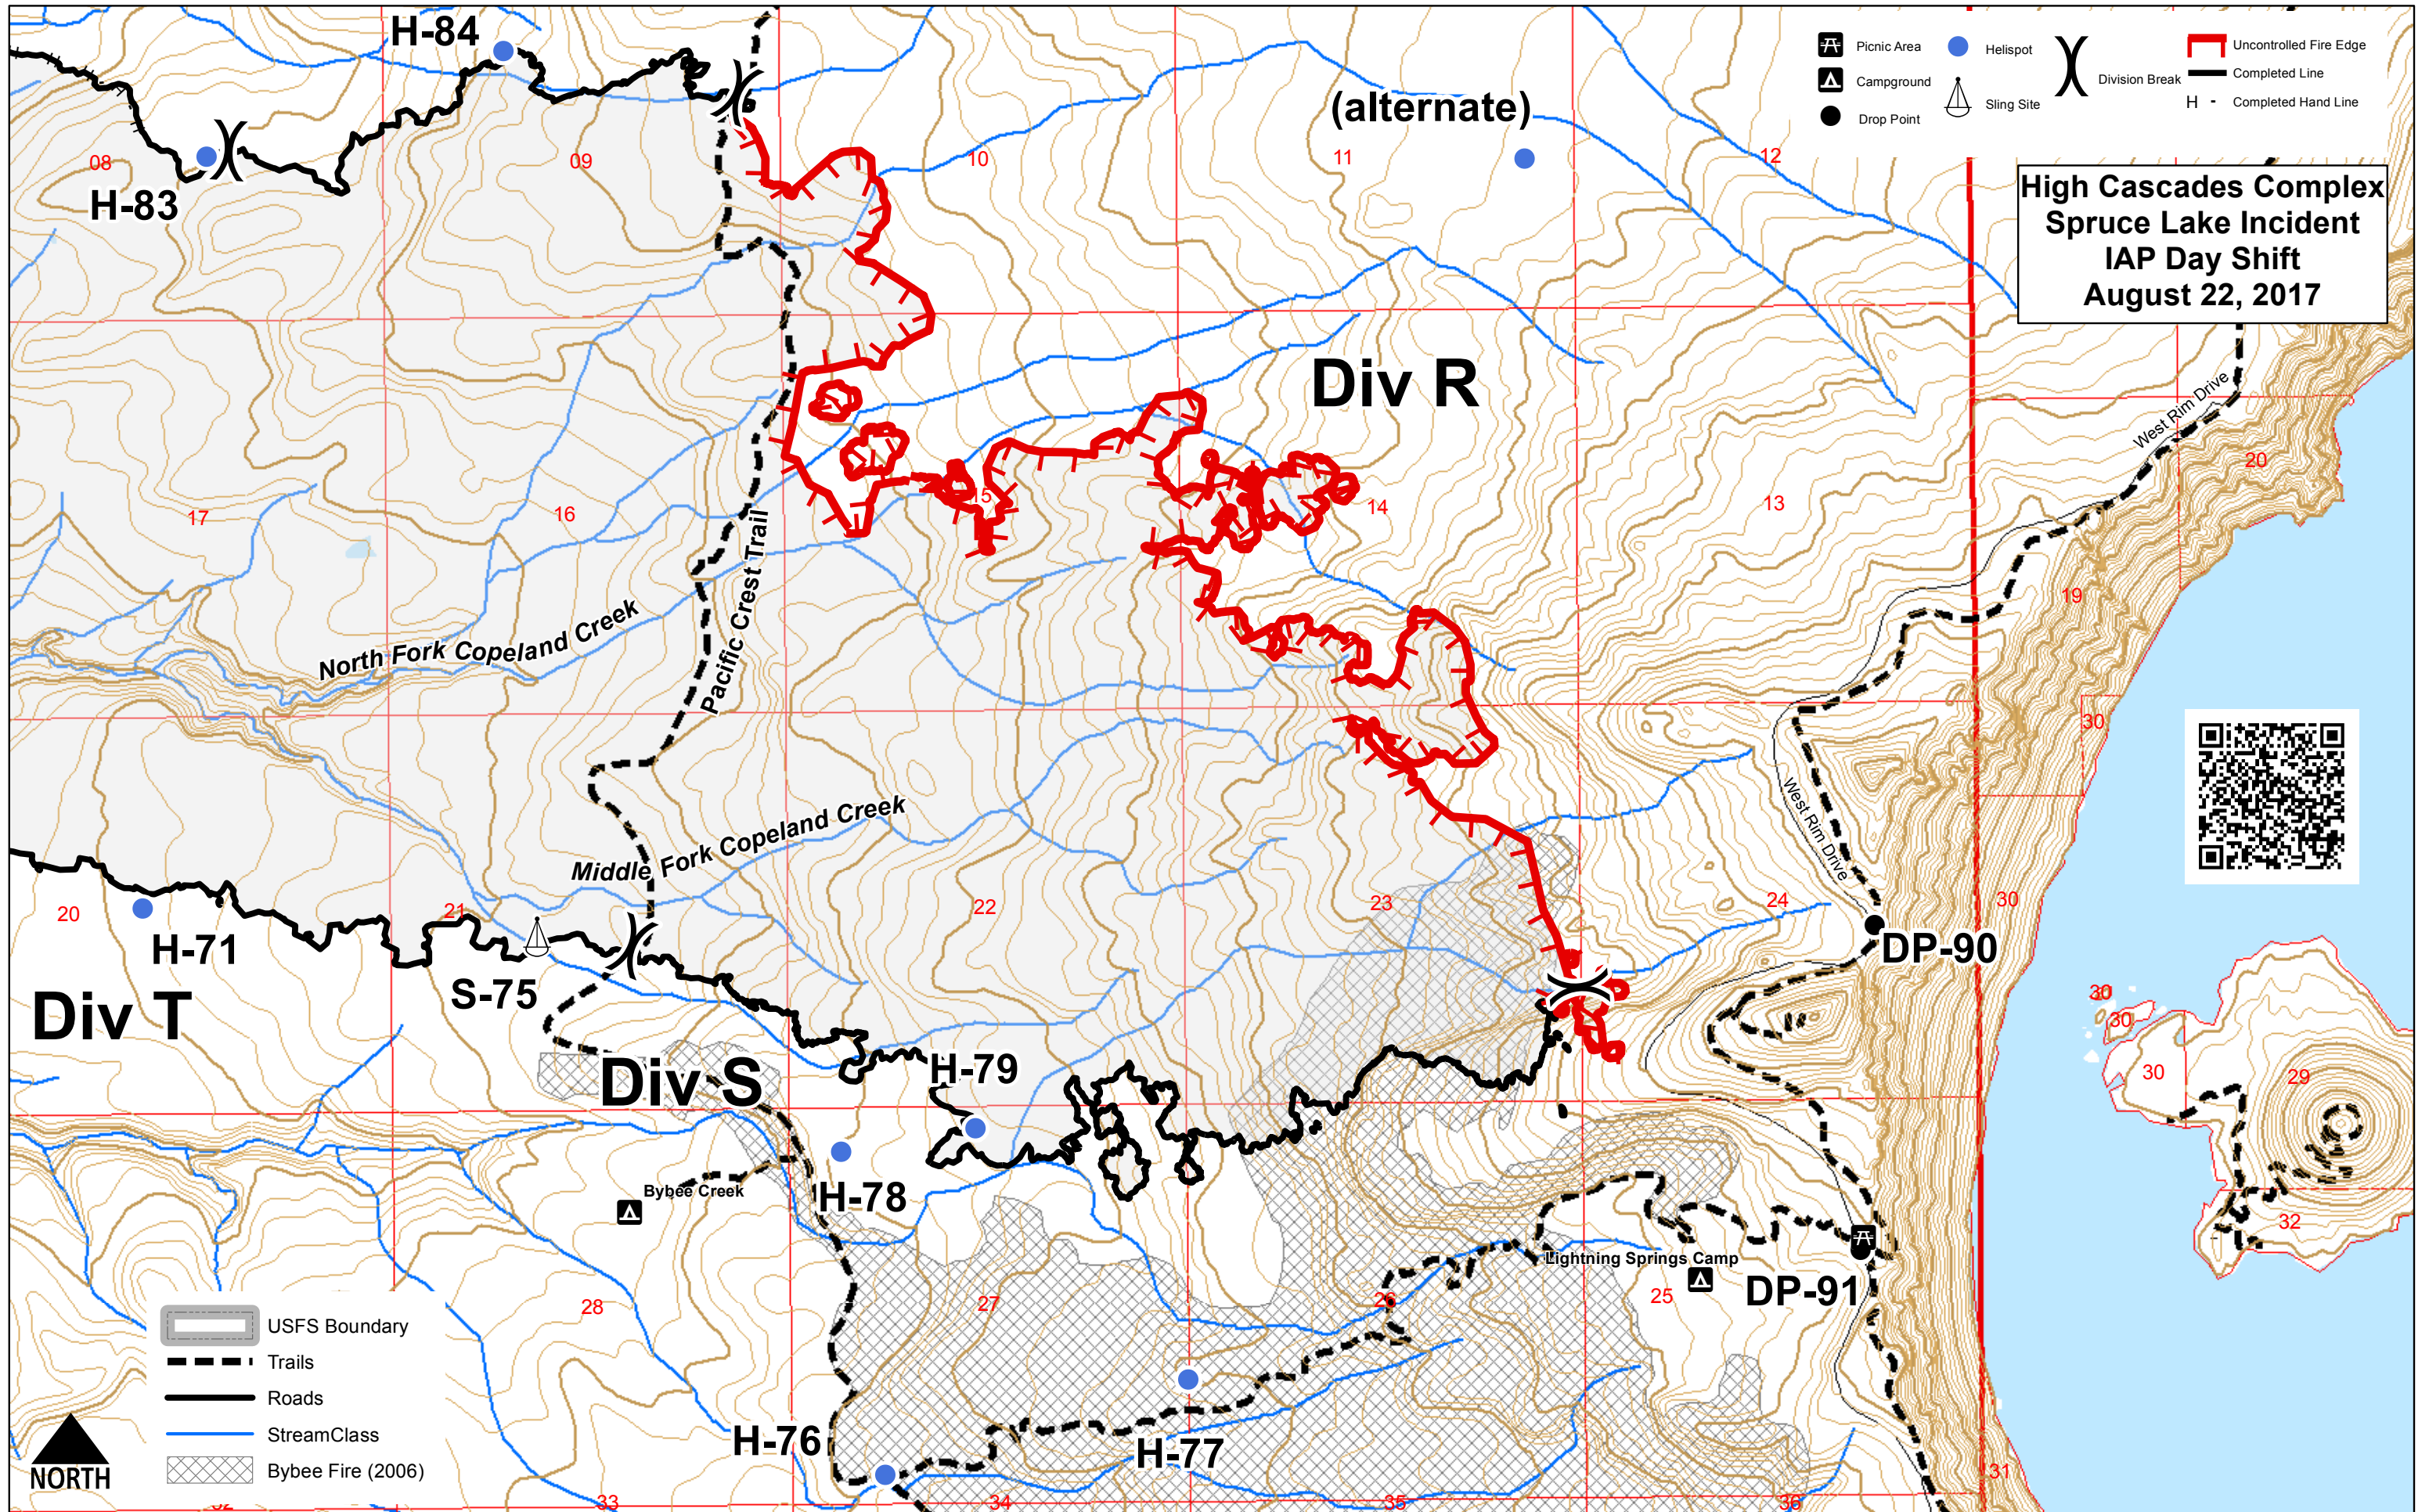

High Cascades Complex
 Blanket Creek Incident
 IAP Day Shift
 August 22, 2017

High Cascades Complex
Sherwood Fire

Operations

8/22/2017 Data

- Dis Point
- Helport
- P Pump
- ▭ Thin Line
- ▭ Sherwood Field
- ▭ Highways
- ▭ Lower SF Paths
- ▭ Main Roads
- ▭ Sherwood/Forest/Highways
- ▭ Sherwood/Sherwood/Highways

Coyote Spike

DP-61

DP-101

Sherwood

S1

S2

S3

S4

S5

S6

Sherwood Butte

No Retardant