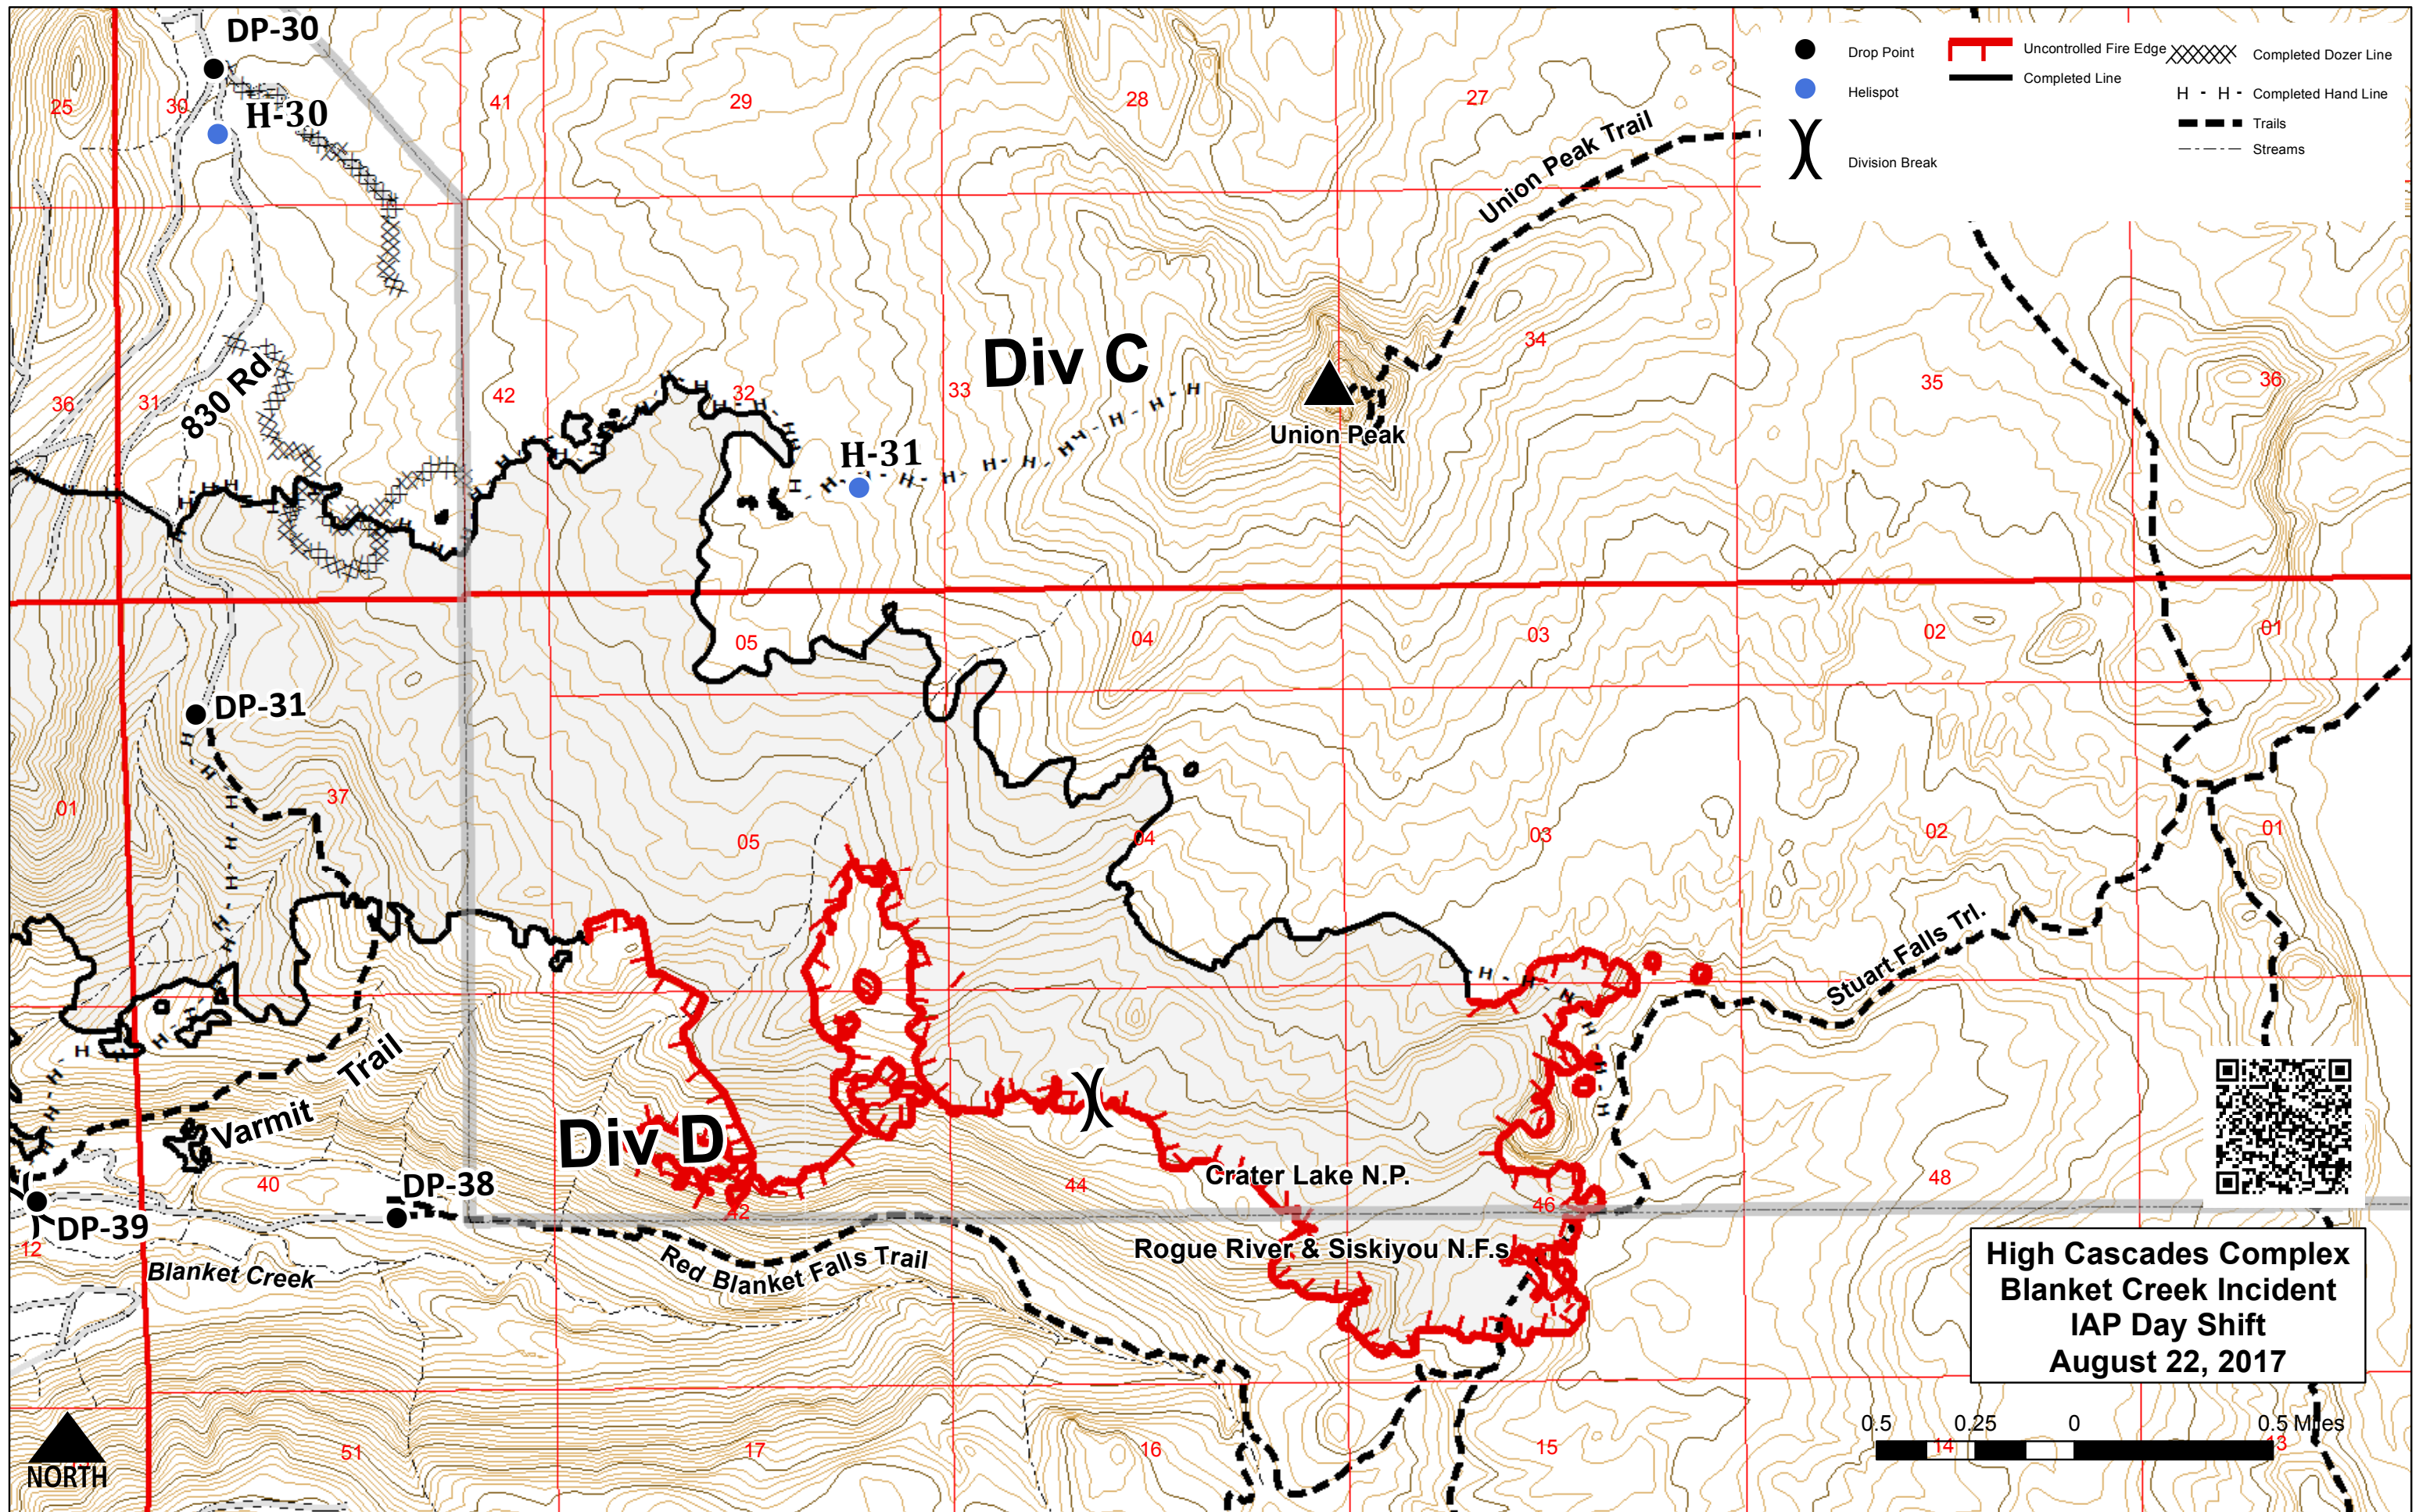

High Cascades Complex
 Blanket Creek Incident
 IAP Day Shift
 August 22, 2017

High Cascades Complex
Sherwood Fire

Operations

8/22/2017 Data

- Dis Point
- Helport
- P Pump
- ▭ Thin Line
- ▭ Sherwood Field
- ▭ Highways
- ▭ Lower SF Paths
- ▭ Main Roads
- ▭ Sherwood/Forest/Highways
- ▭ Sherwood/Sherwood/Highways

Coyote Spike

DP-61

DP-101

Sherwood

S1

S2

S3

S4

S5

S6

Sherwood Butte

No Retardant