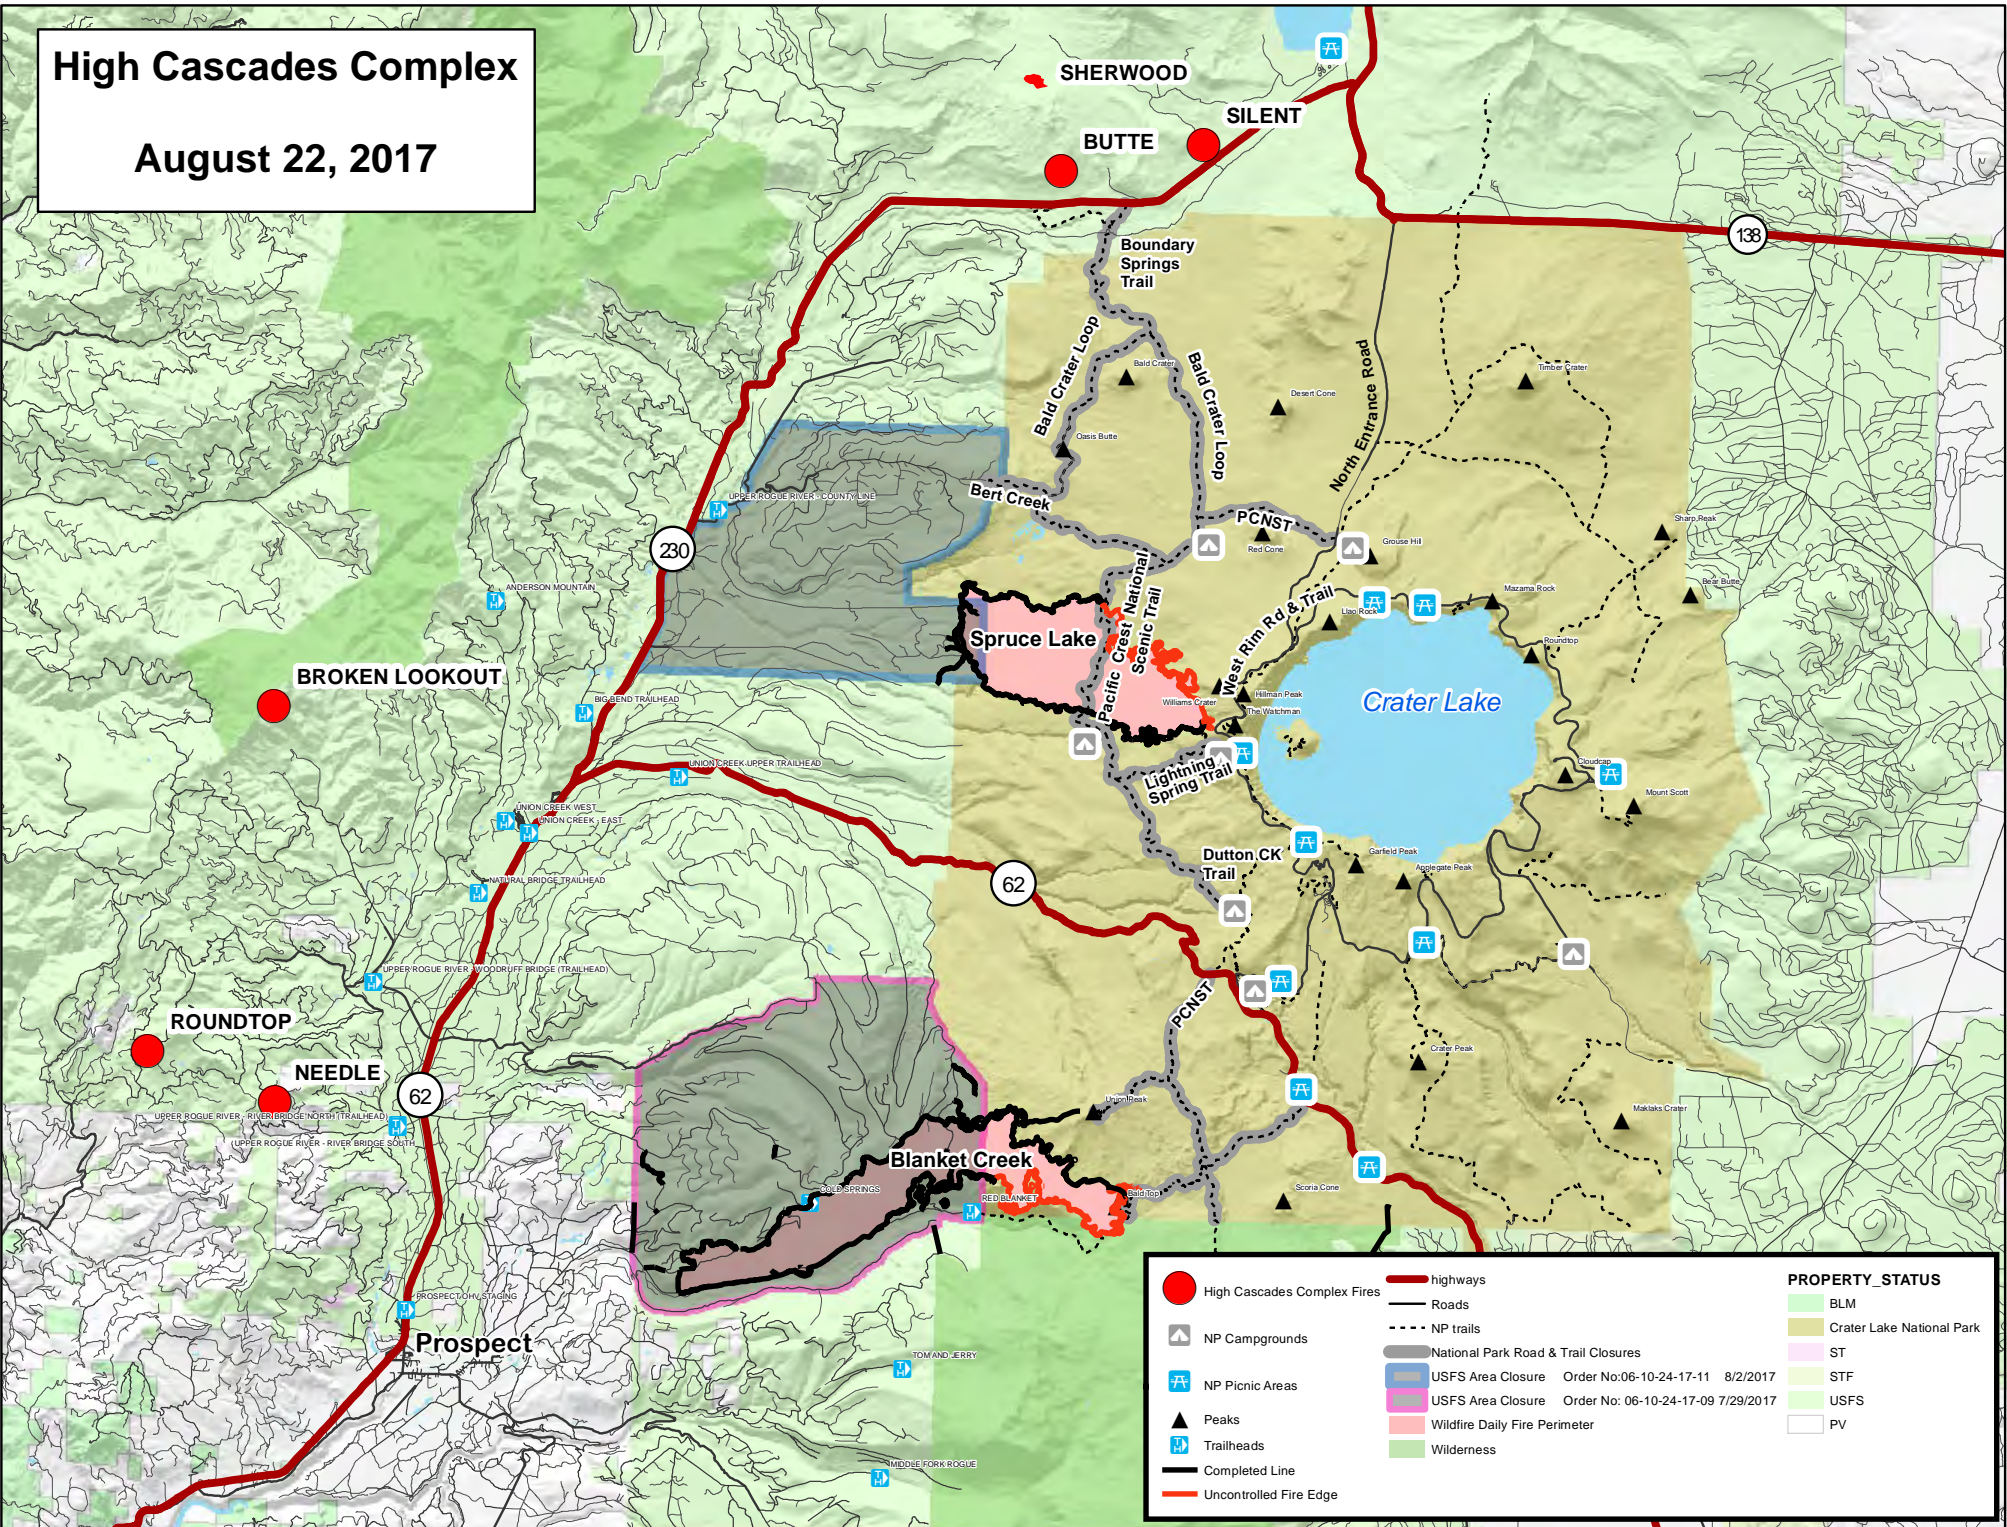

# High Cascades Complex

August 22, 2017

	High Cascades Complex Fires		highways	<b>PROPERTY_STATUS</b>	
	Roads		NP trails		BLM
	NP Campgrounds		National Park Road & Trail Closures		Crater Lake National Park
	NP Picnic Areas		USFS Area Closure Order No:06-10-24-17-11 8/2/2017		ST
	Peaks		USFS Area Closure Order No: 06-10-24-17-09 7/29/2017		STF
	Trailheads		Wildfire Daily Fire Perimeter		USFS
	Completed Line		Wilderness		PV
	Uncontrolled Fire Edge				