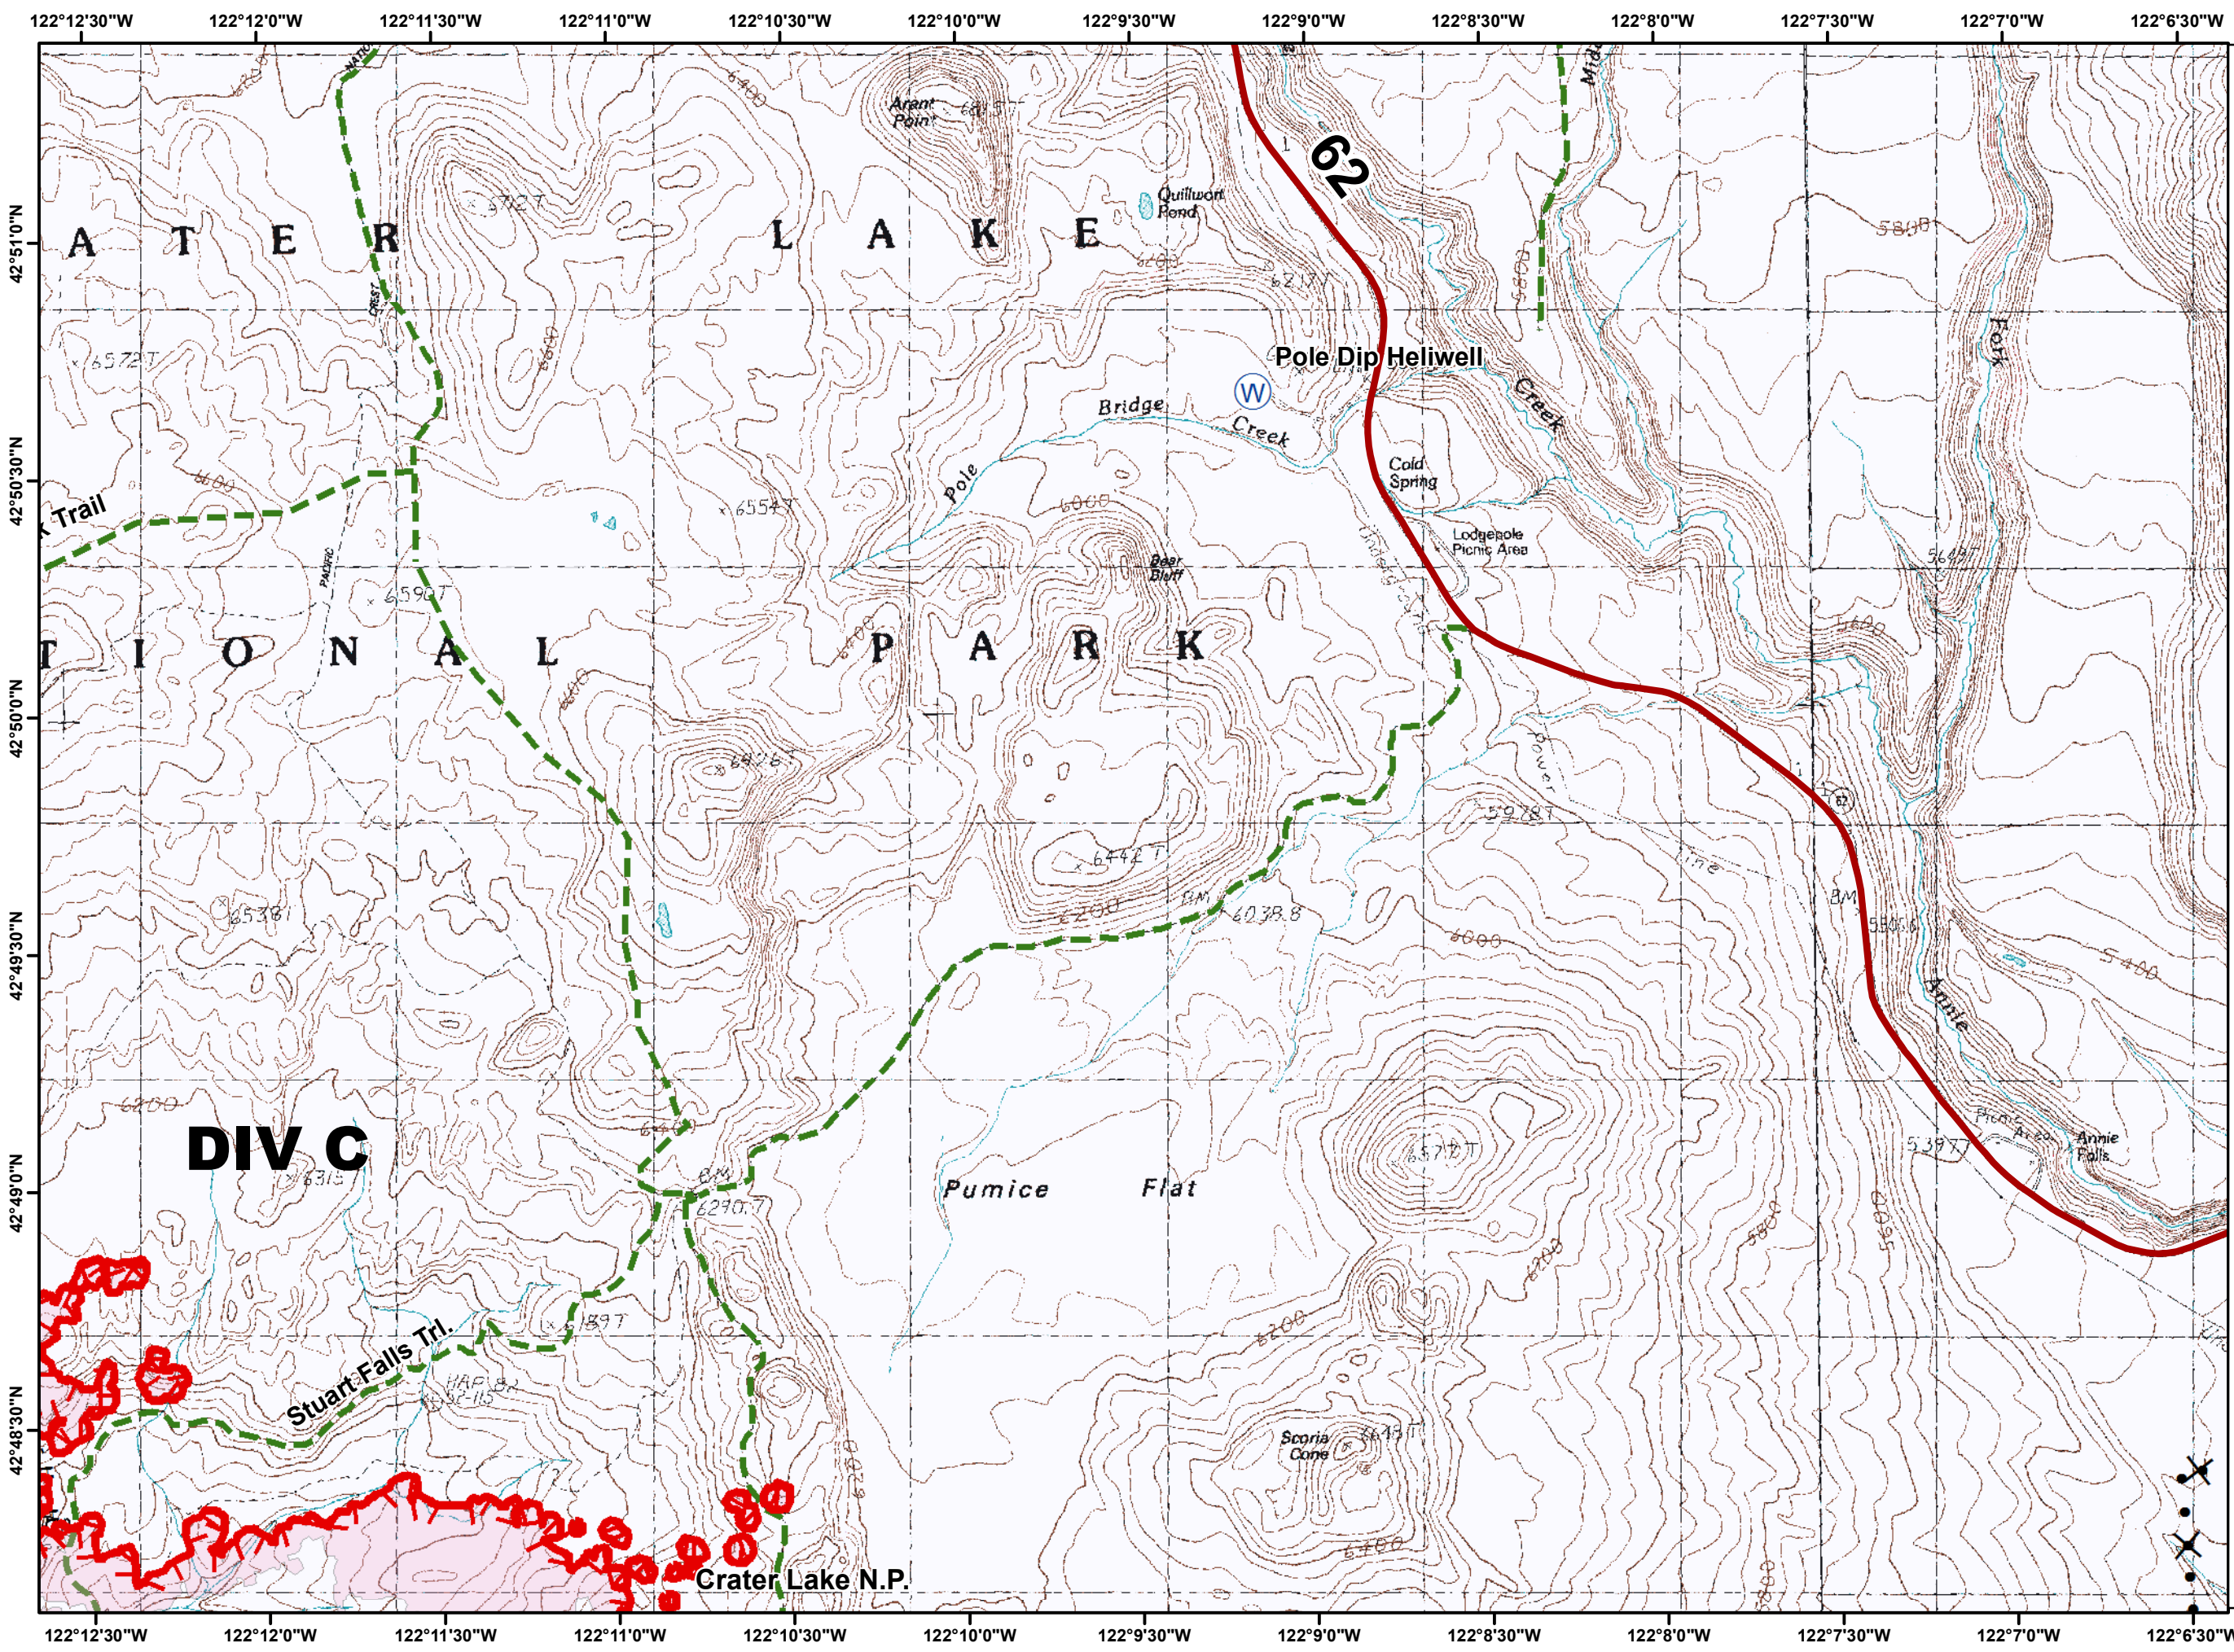

Blanket Creek

High Cascades Cplx
IAP

August 26, 2017

- highways
- Water Source
- Uncontrolled Fire Edge
- Hand Line
- Proposed Dozer Line
- FirePolygon
- Crater Lake National Park
- Trails