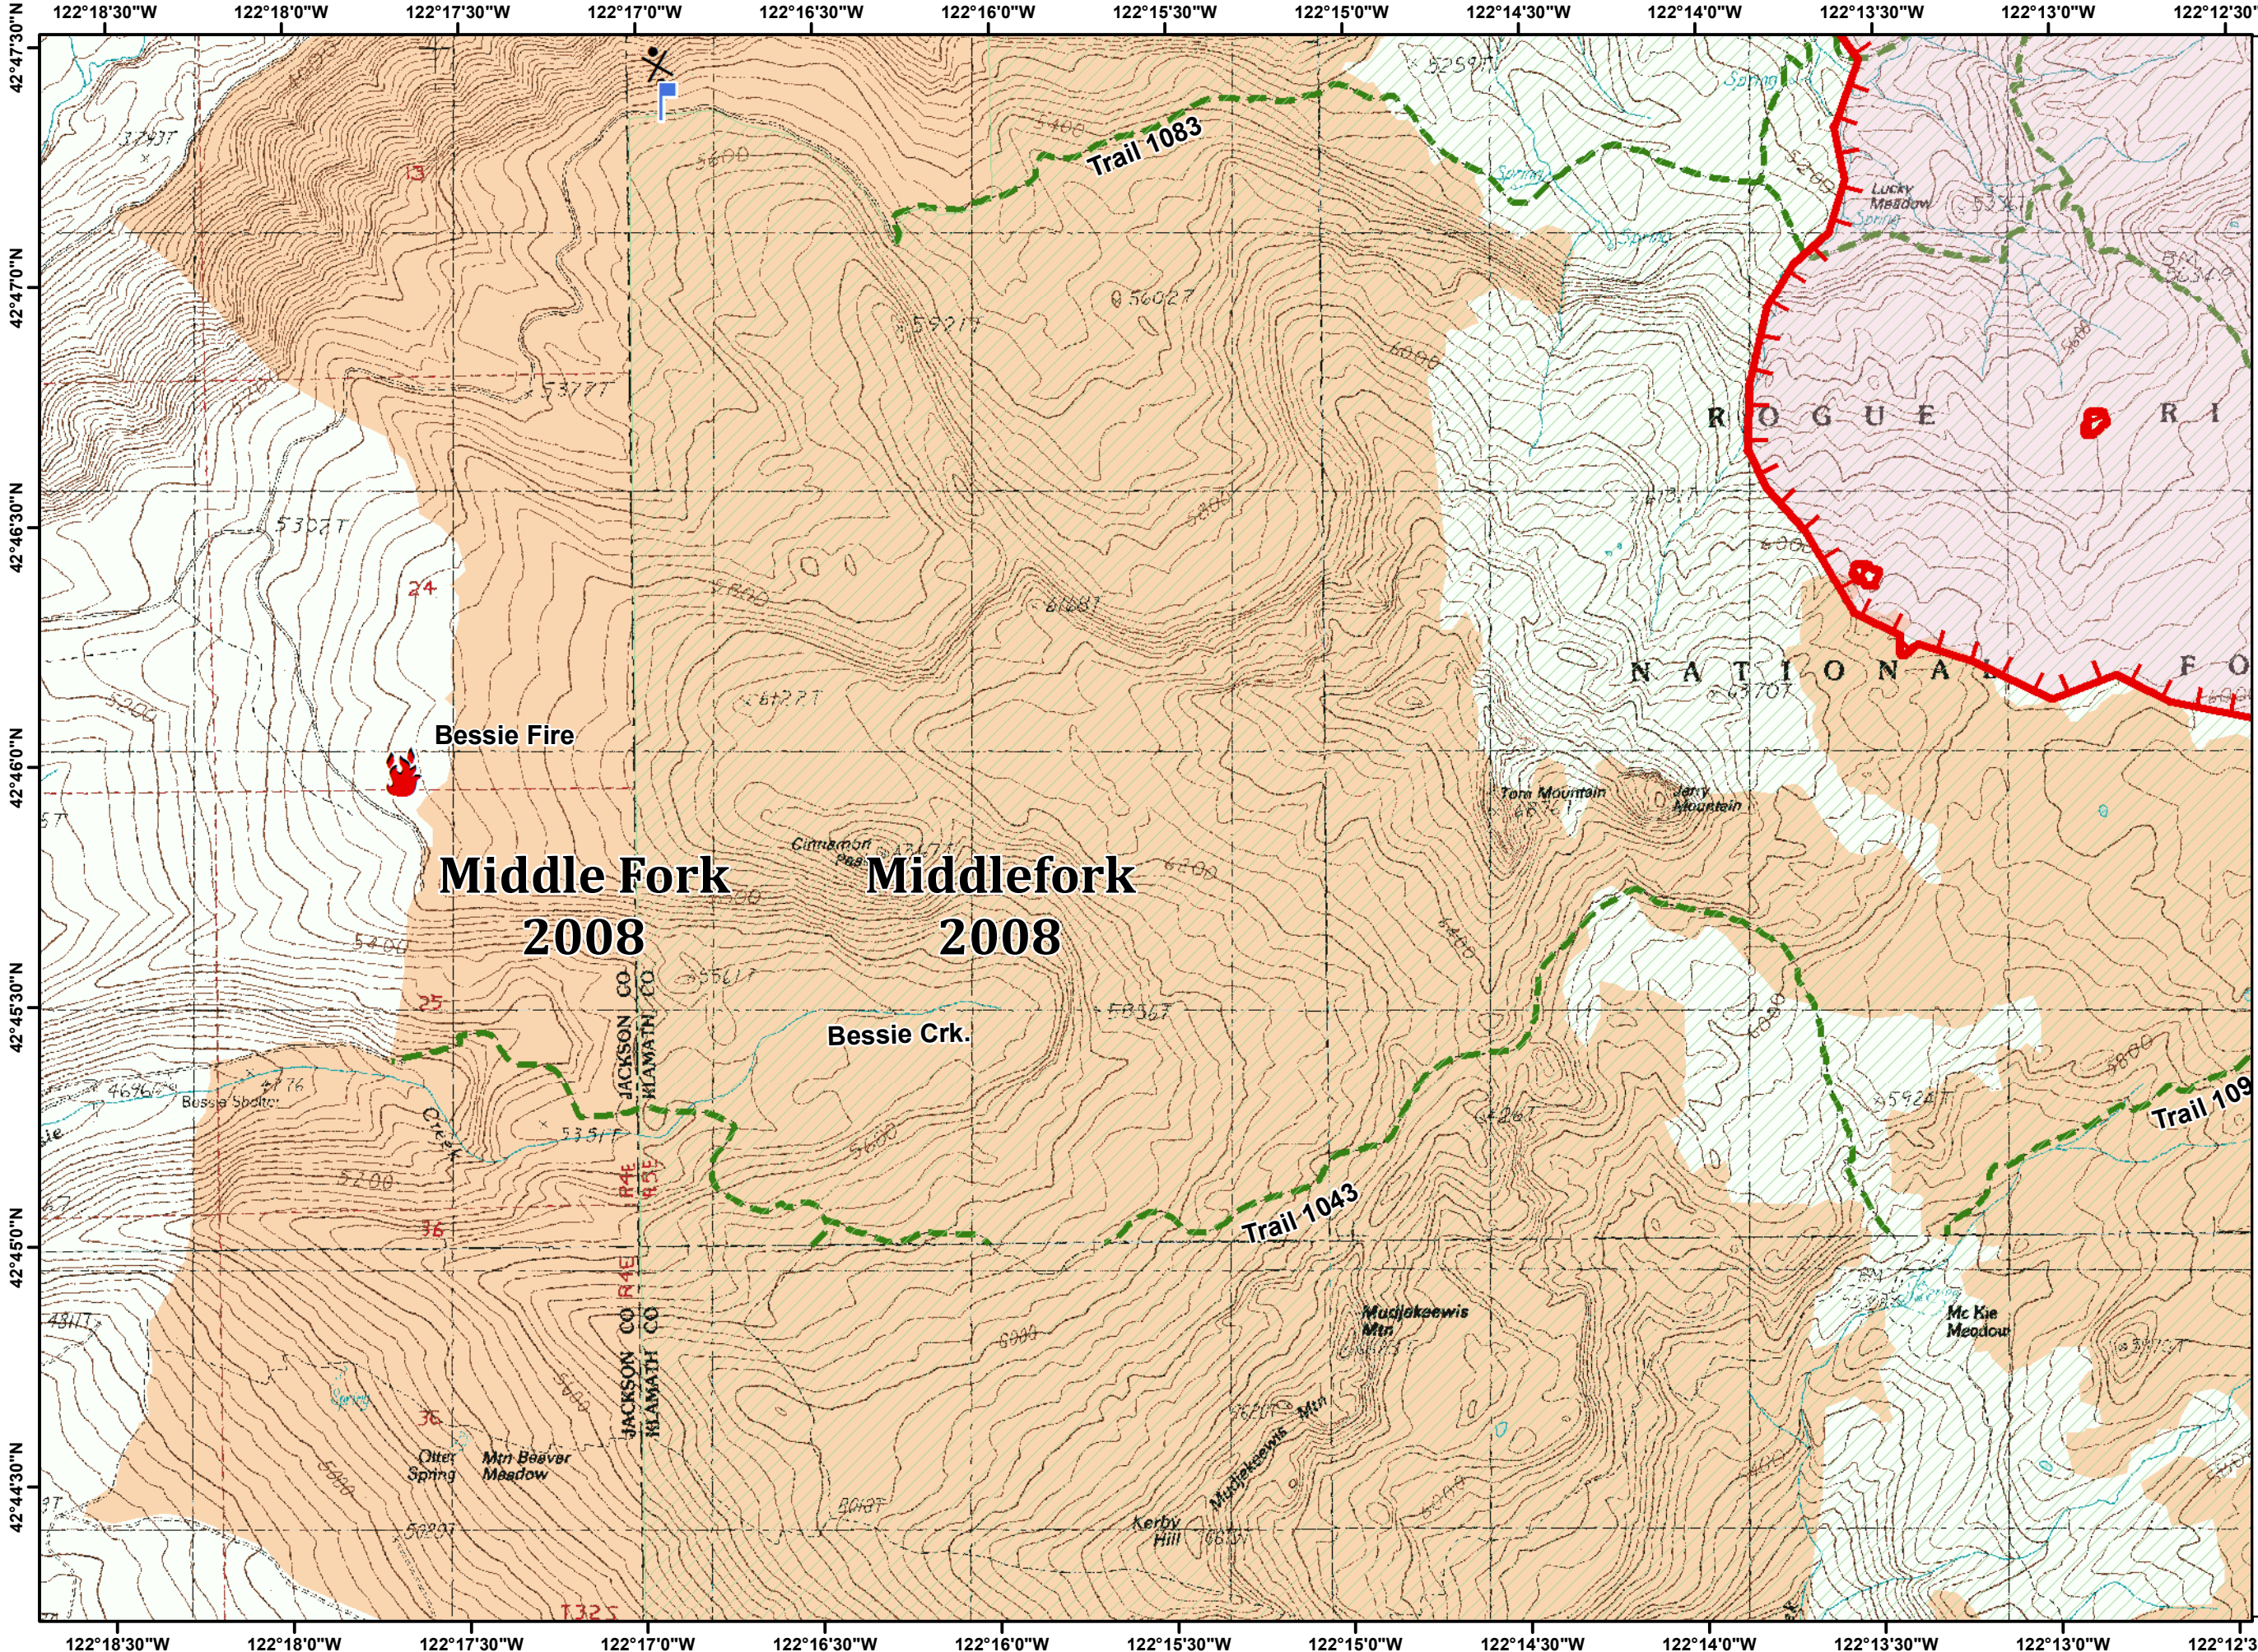

Blanket Creek
High Cascades Cplx
IAP

August 28, 2017

-  Fire Location
-  Lookout
-  Uncontrolled Fire Edge
-  Proposed Dozer Line
-  FirePolygon
-  USFS
-  Wilderness
-  Trails
-  Historic Fires
-  Historic Fire Perimeters