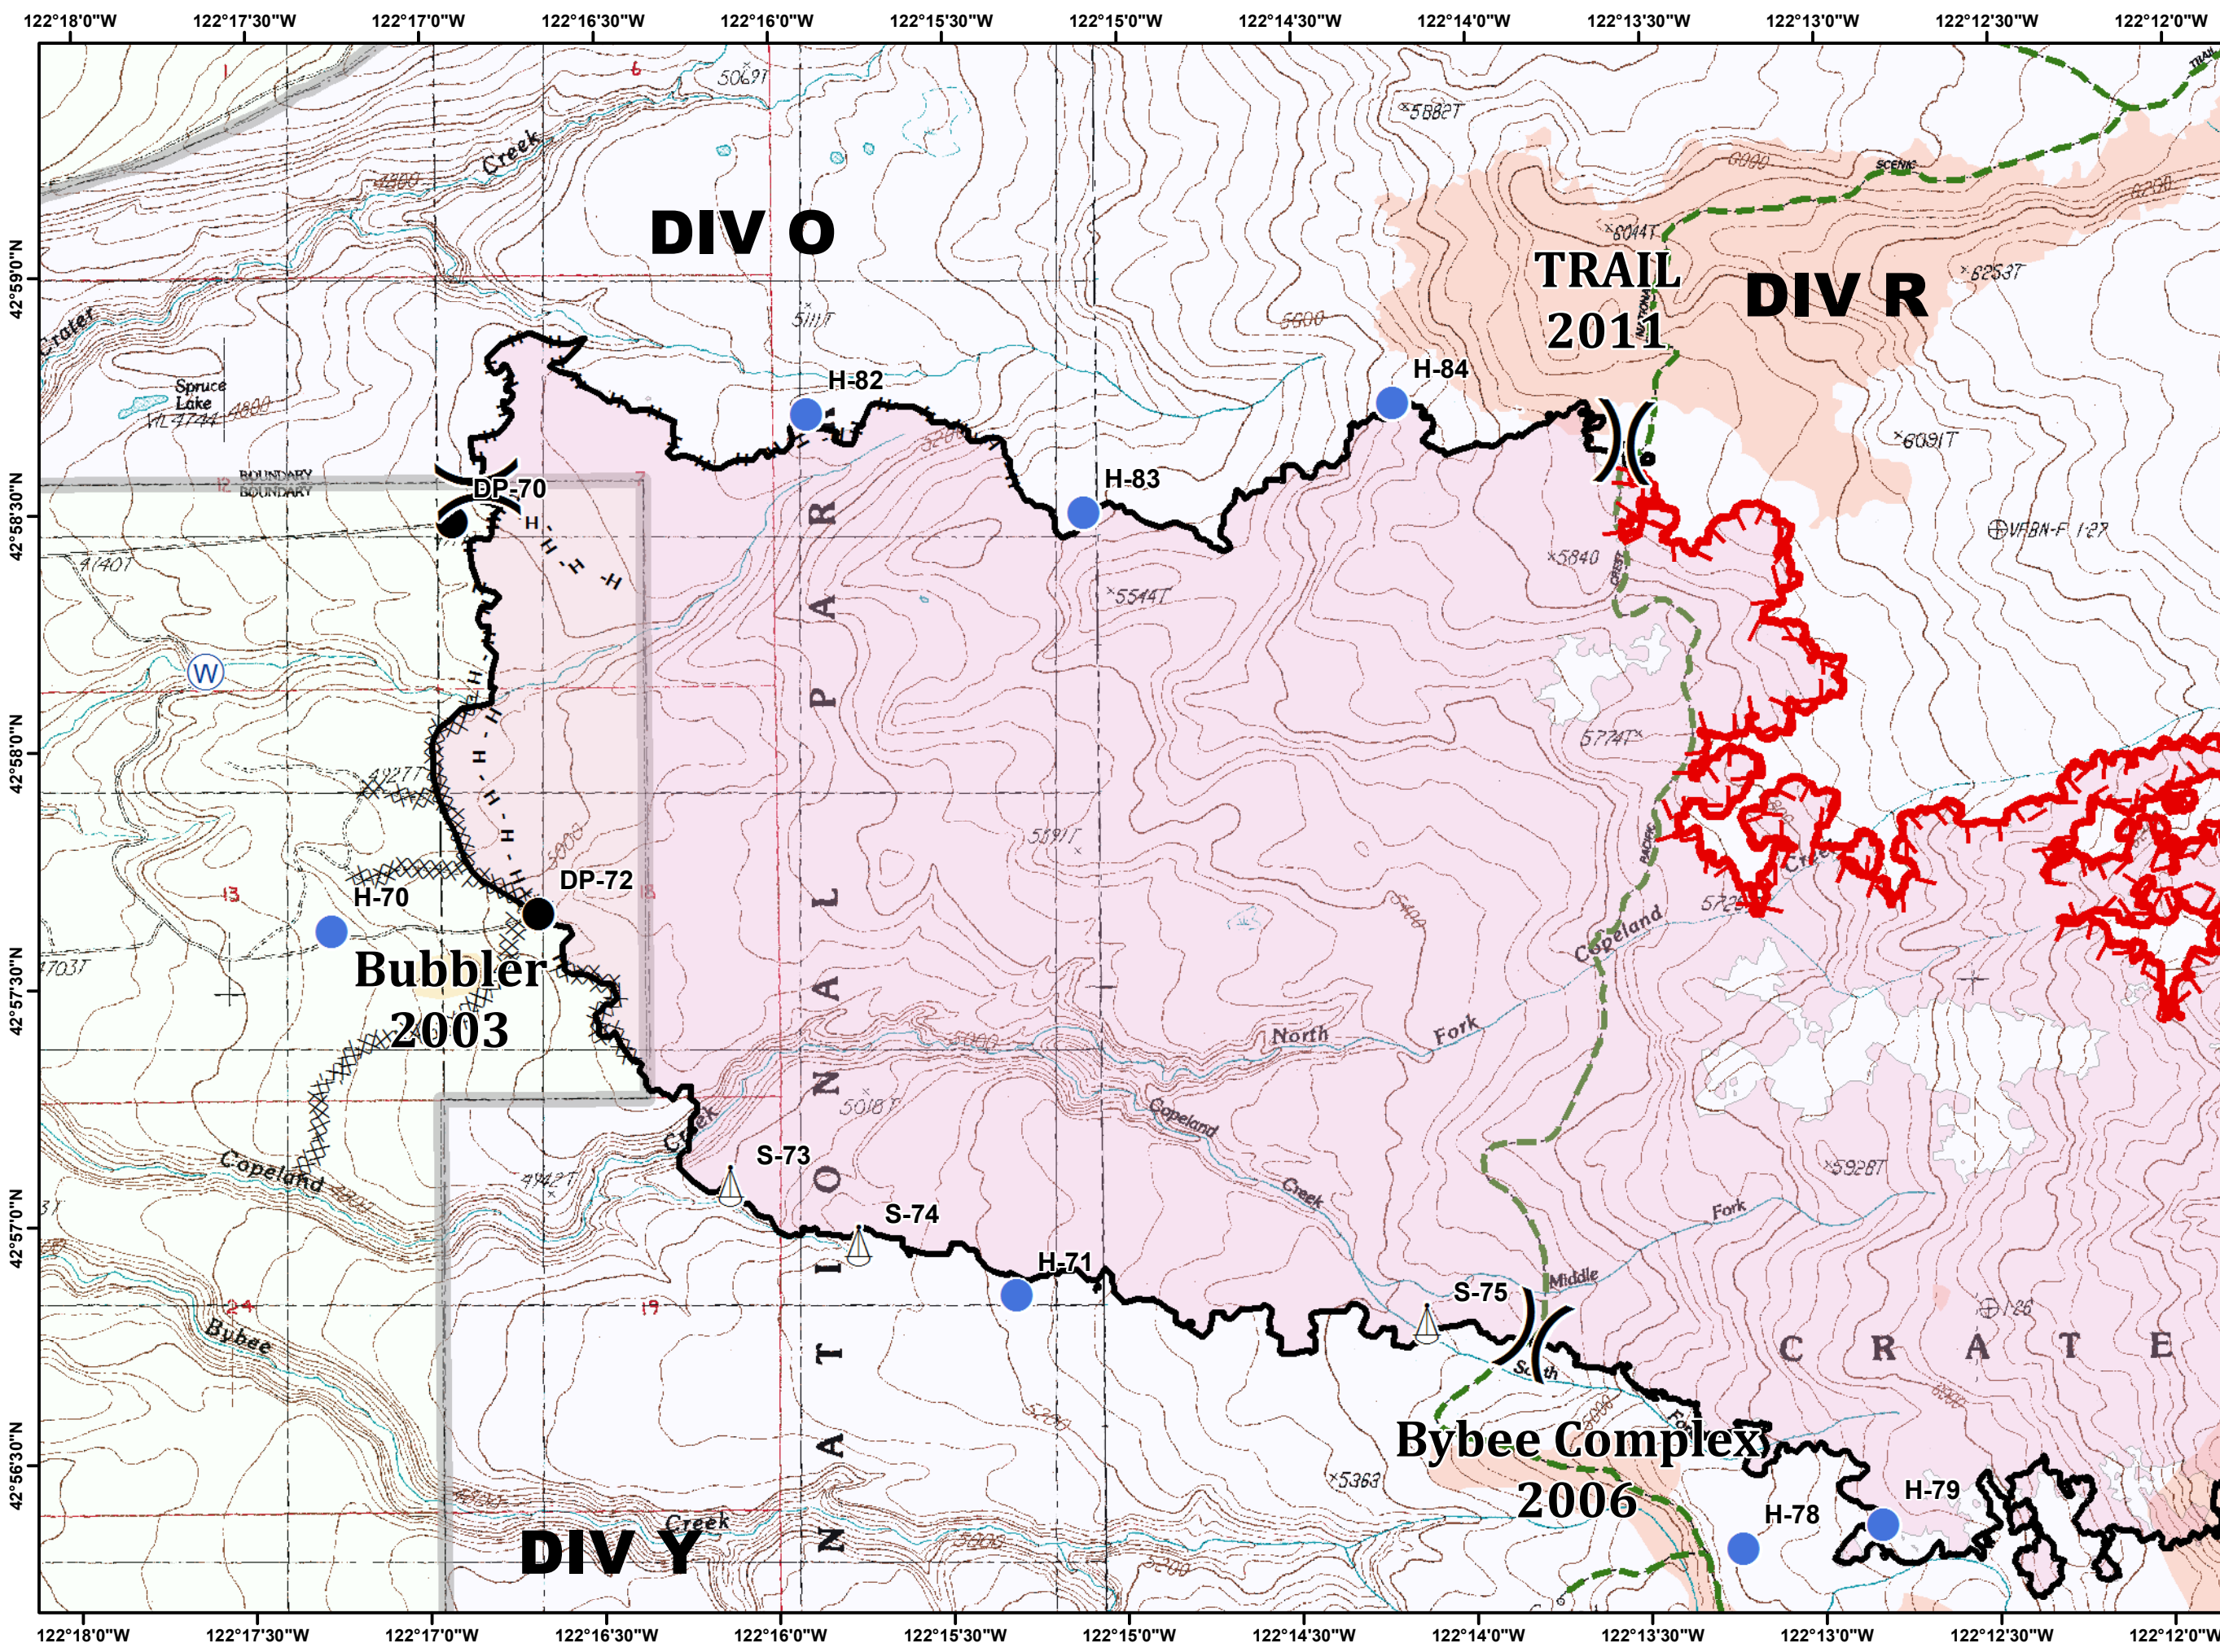

# Spruce Lake

High Cascades Cplx  
IAP

August 28, 2017

- Drop Point
- Helispot
- Sling Site
- Water Source
- Uncontrolled Fire Edge
- Completed Dozer Line
- Completed Line
- Hand Line
- FirePolygon
- Crater Lake National Park
- USFS
- Trails
- Historic Fires
- Historic Fire Perimeters