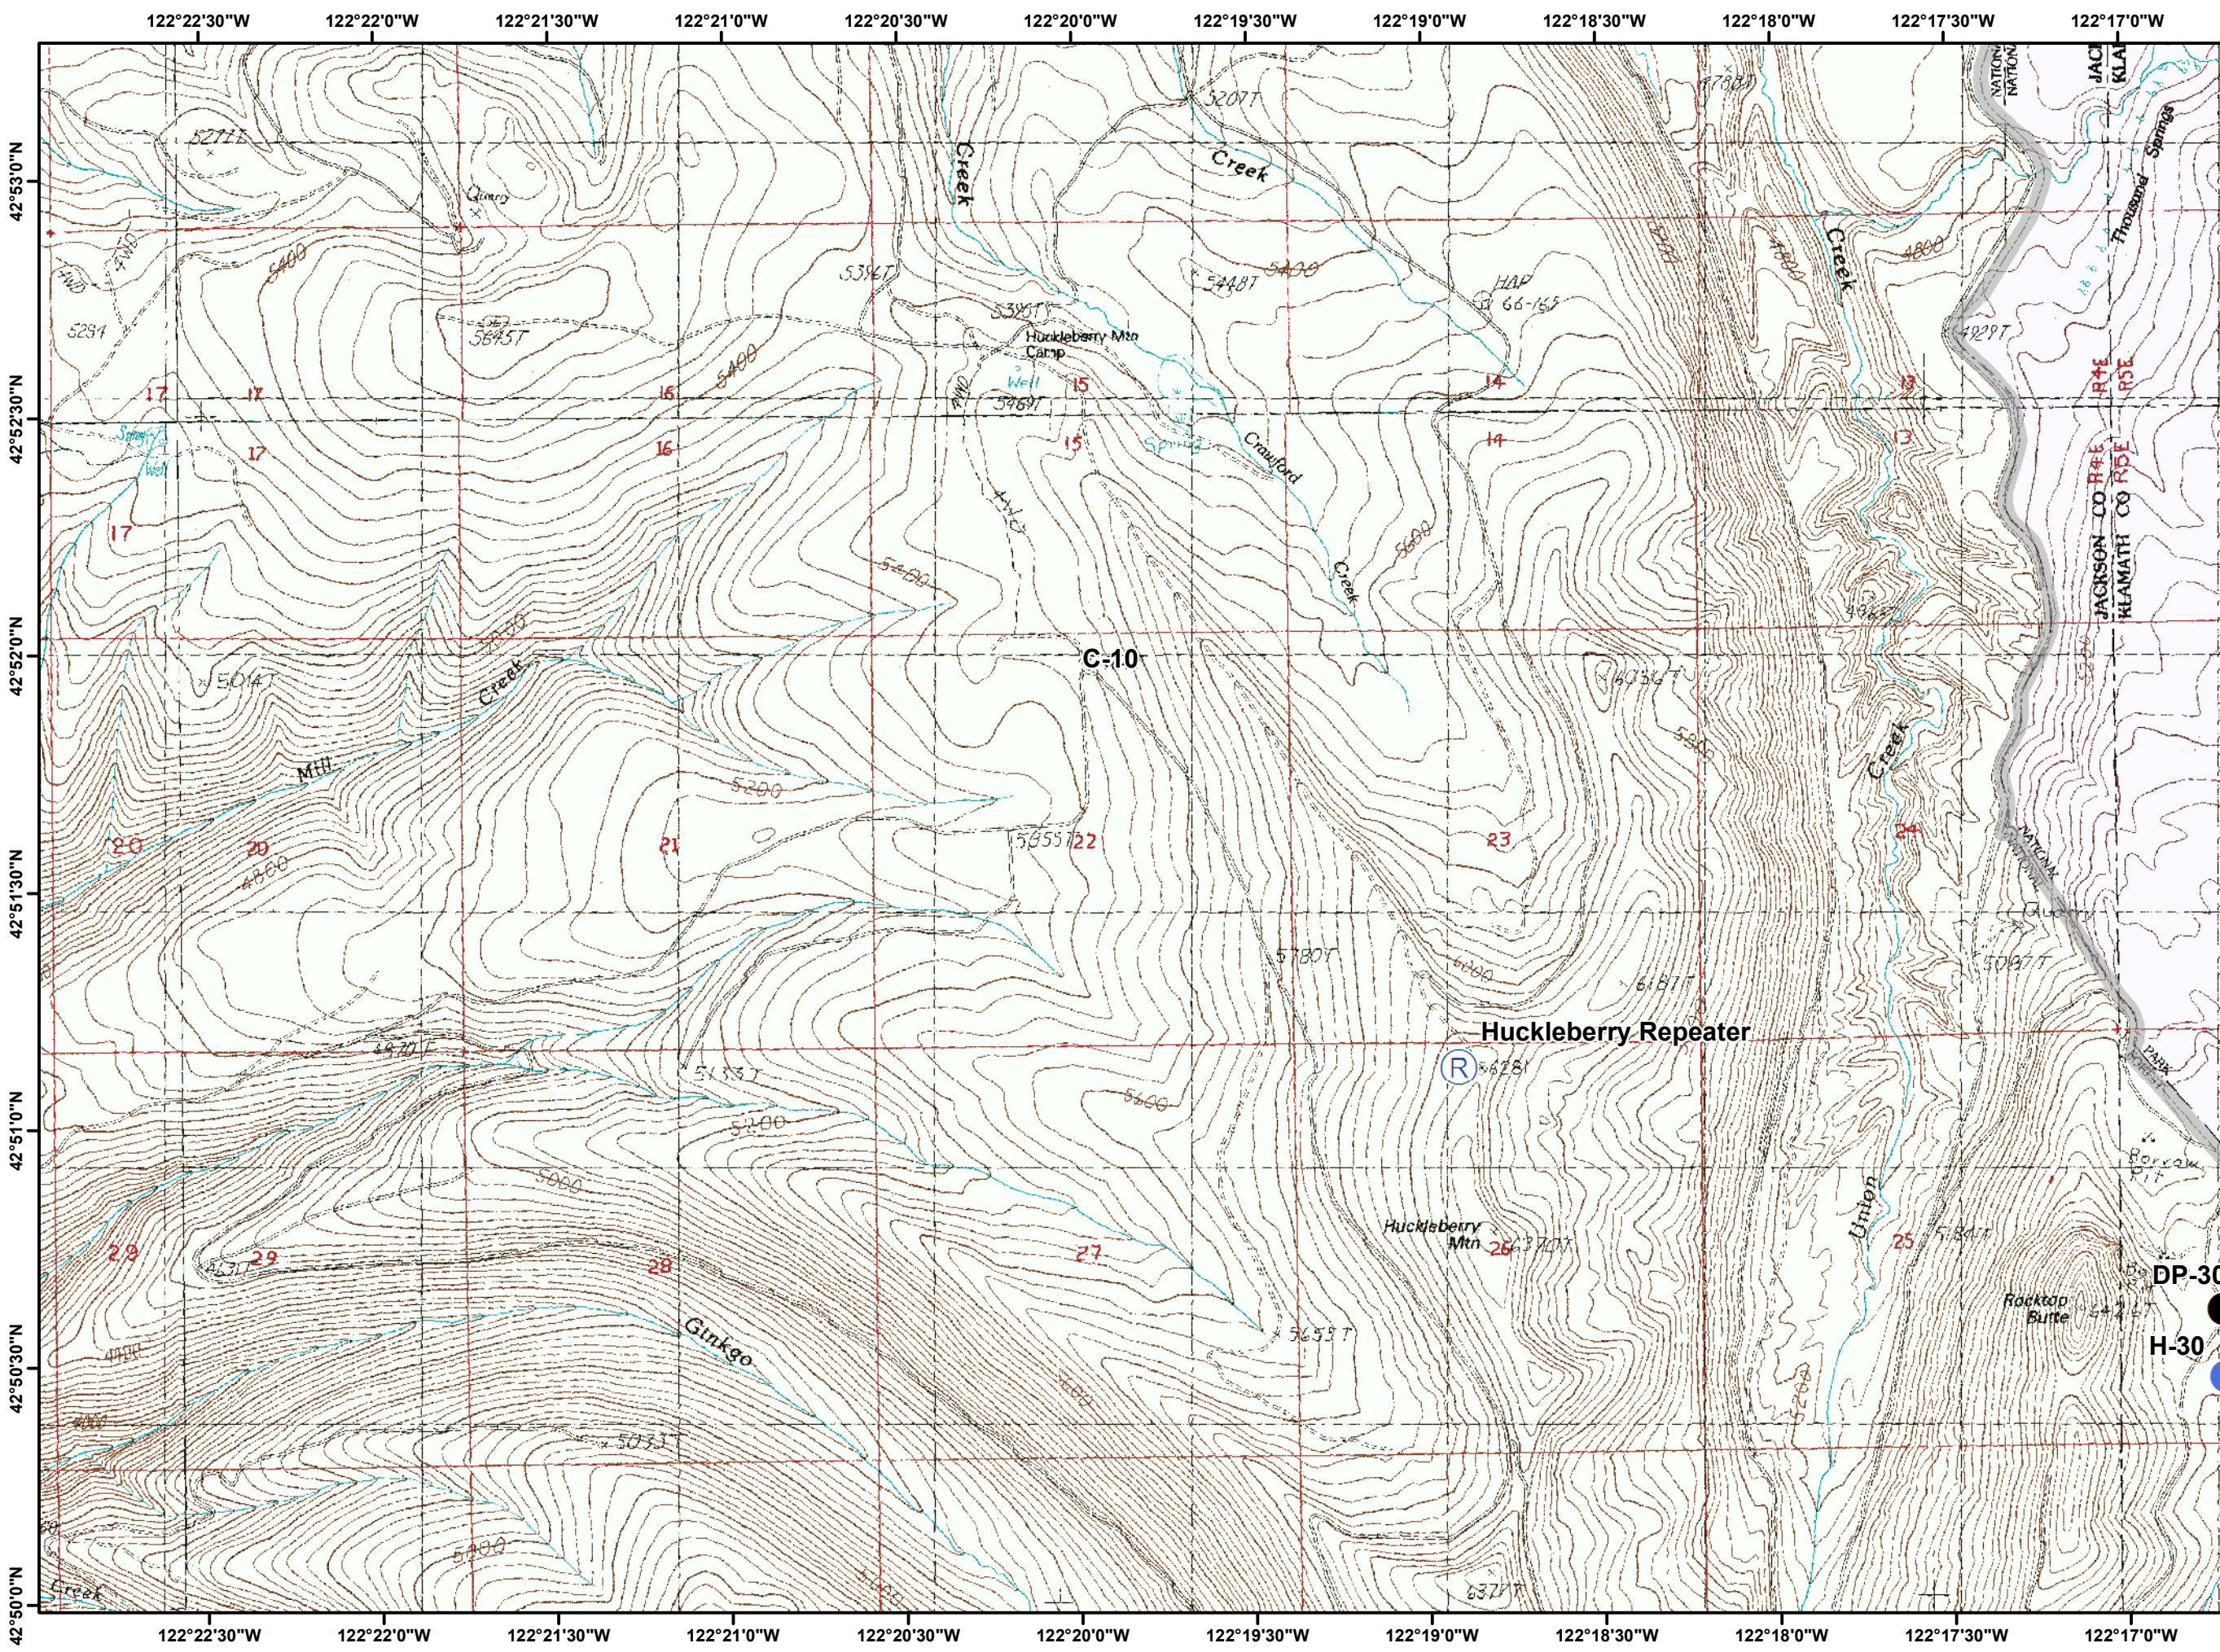

Blanket Creek

High Cascades Cplx
IAP

August 28, 2017

-  Drop Point
-  Helispot
-  Repeater
-  Completed Dozer Line
-  Crater Lake National Park
-  USFS
-  Trails

N

0.5 0.25 0
Miles