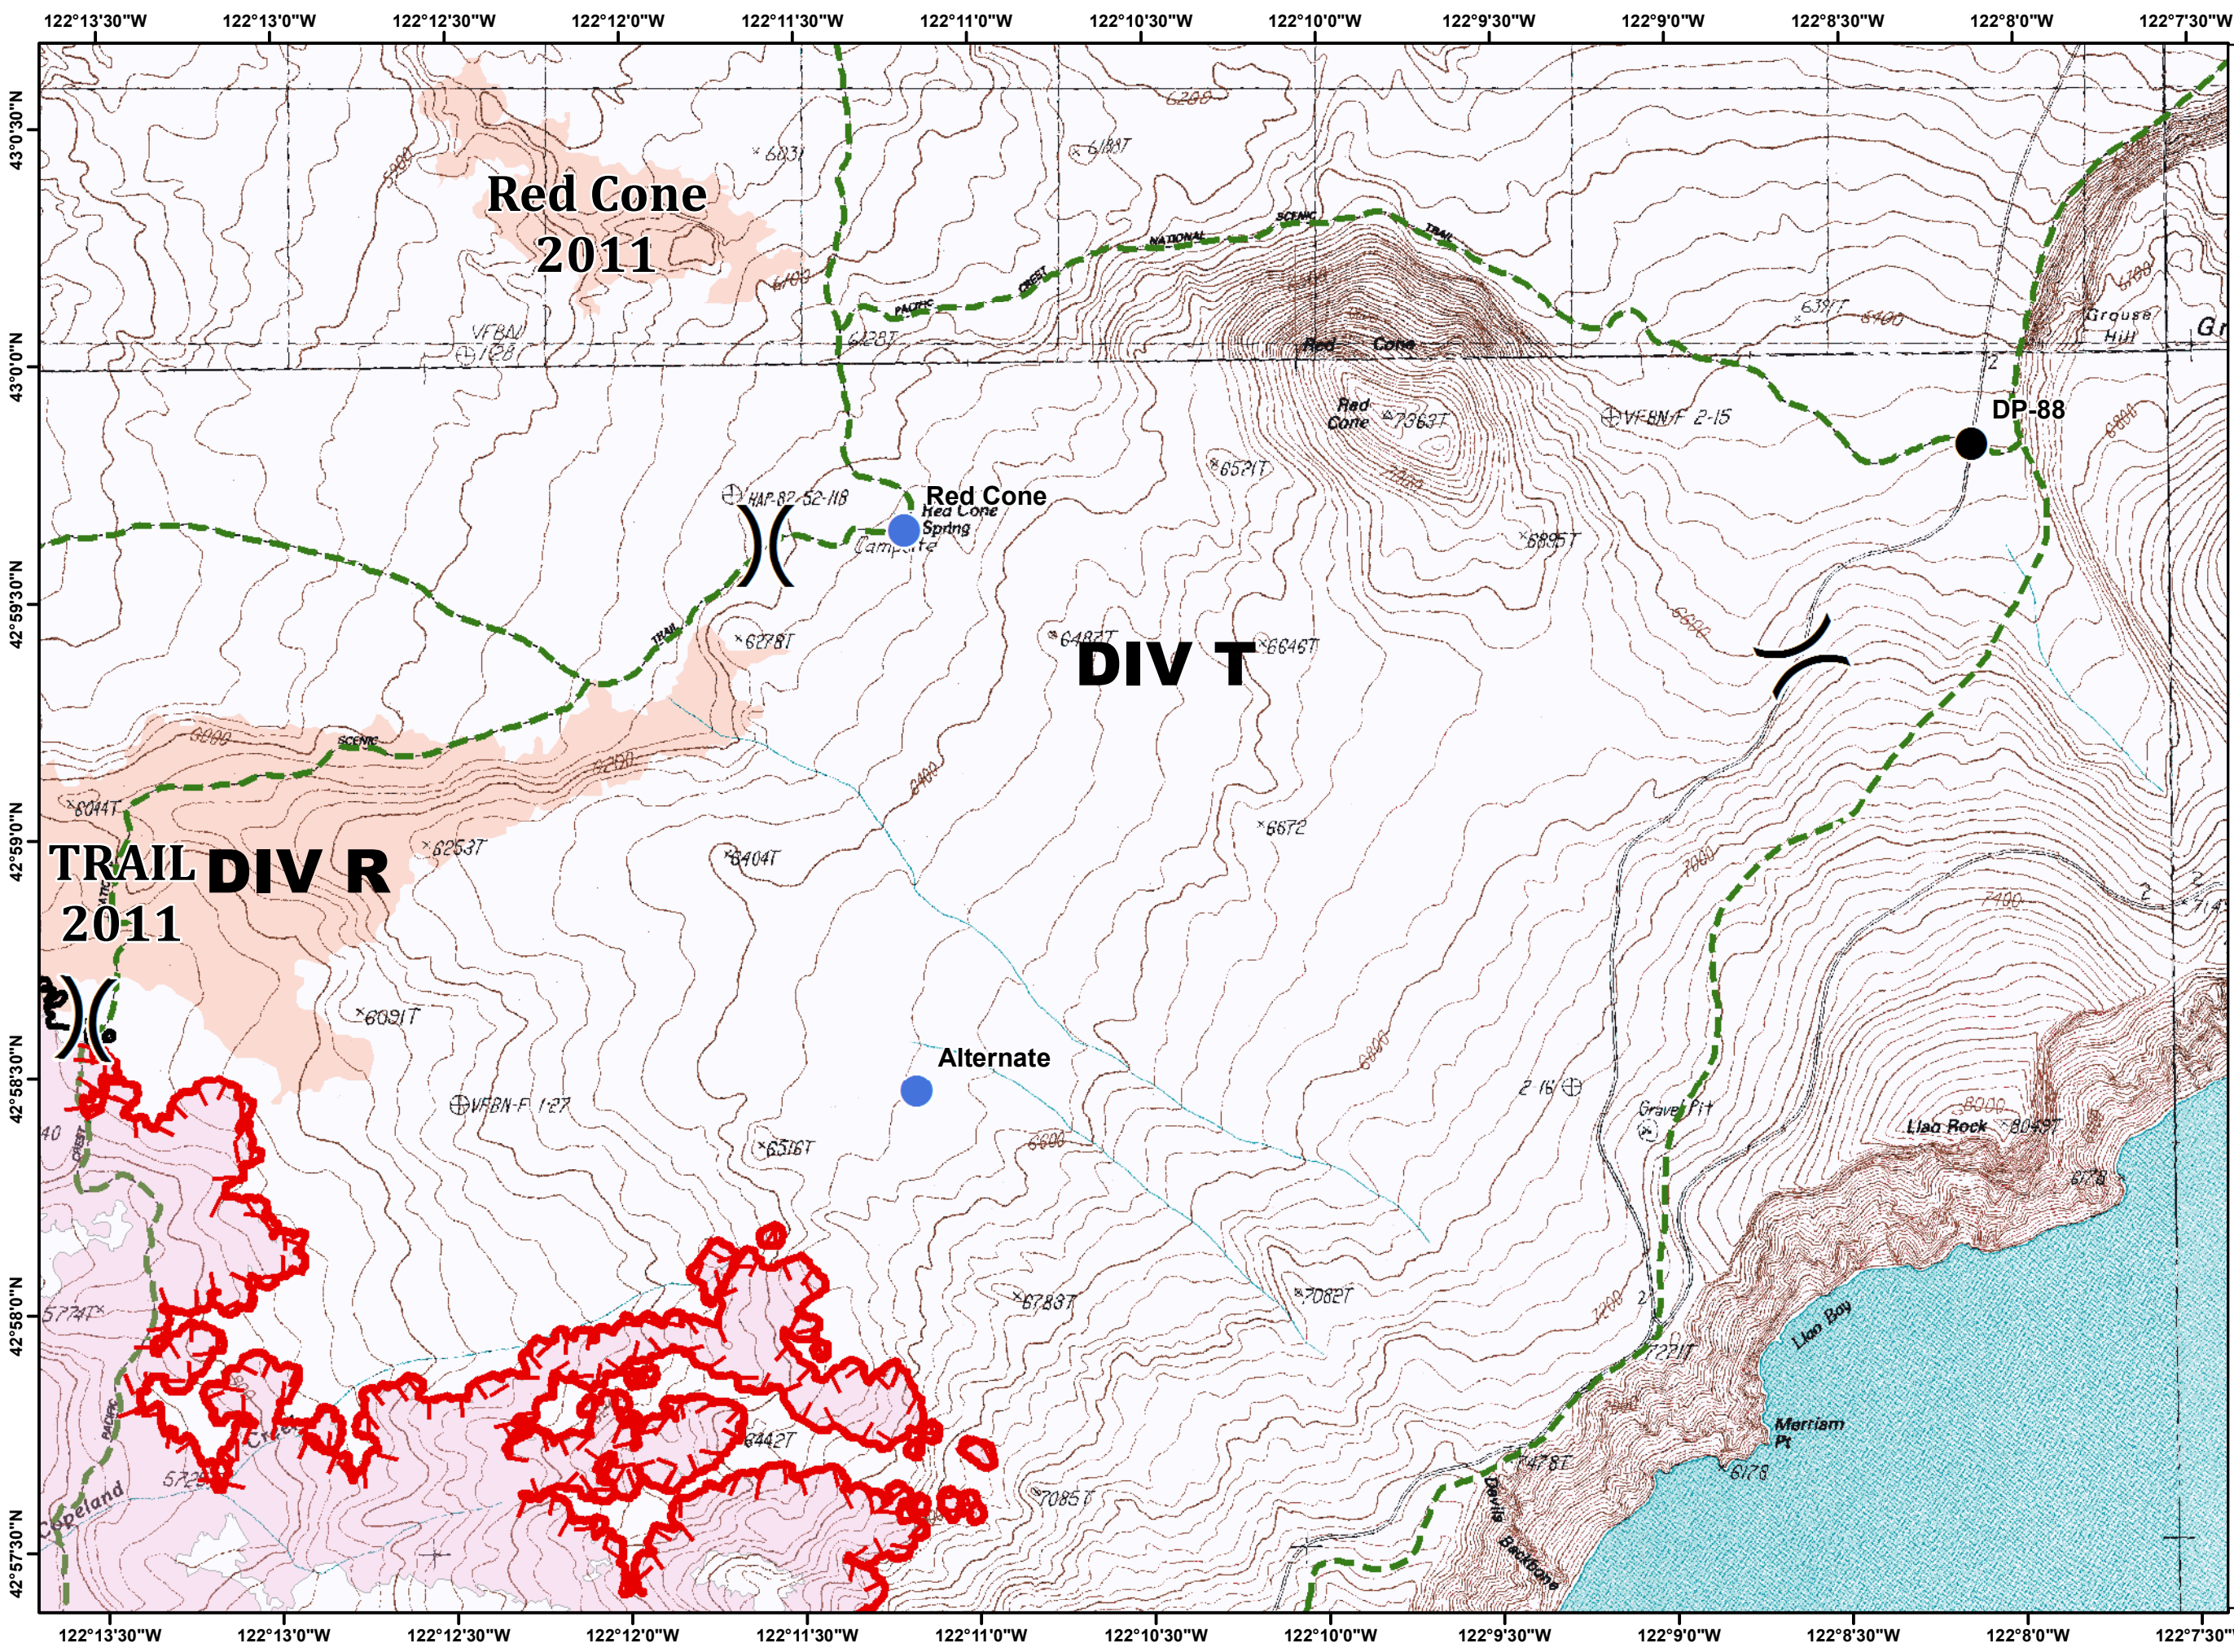

Spruce Lake

High Cascades Cplx
IAP

August 28, 2017

-  Drop Point
-  Helispot
-  Uncontrolled Fire Edge
-  Completed Line
-  FirePolygon
-  Crater Lake National Park
-  Trails
-  Historic Fires