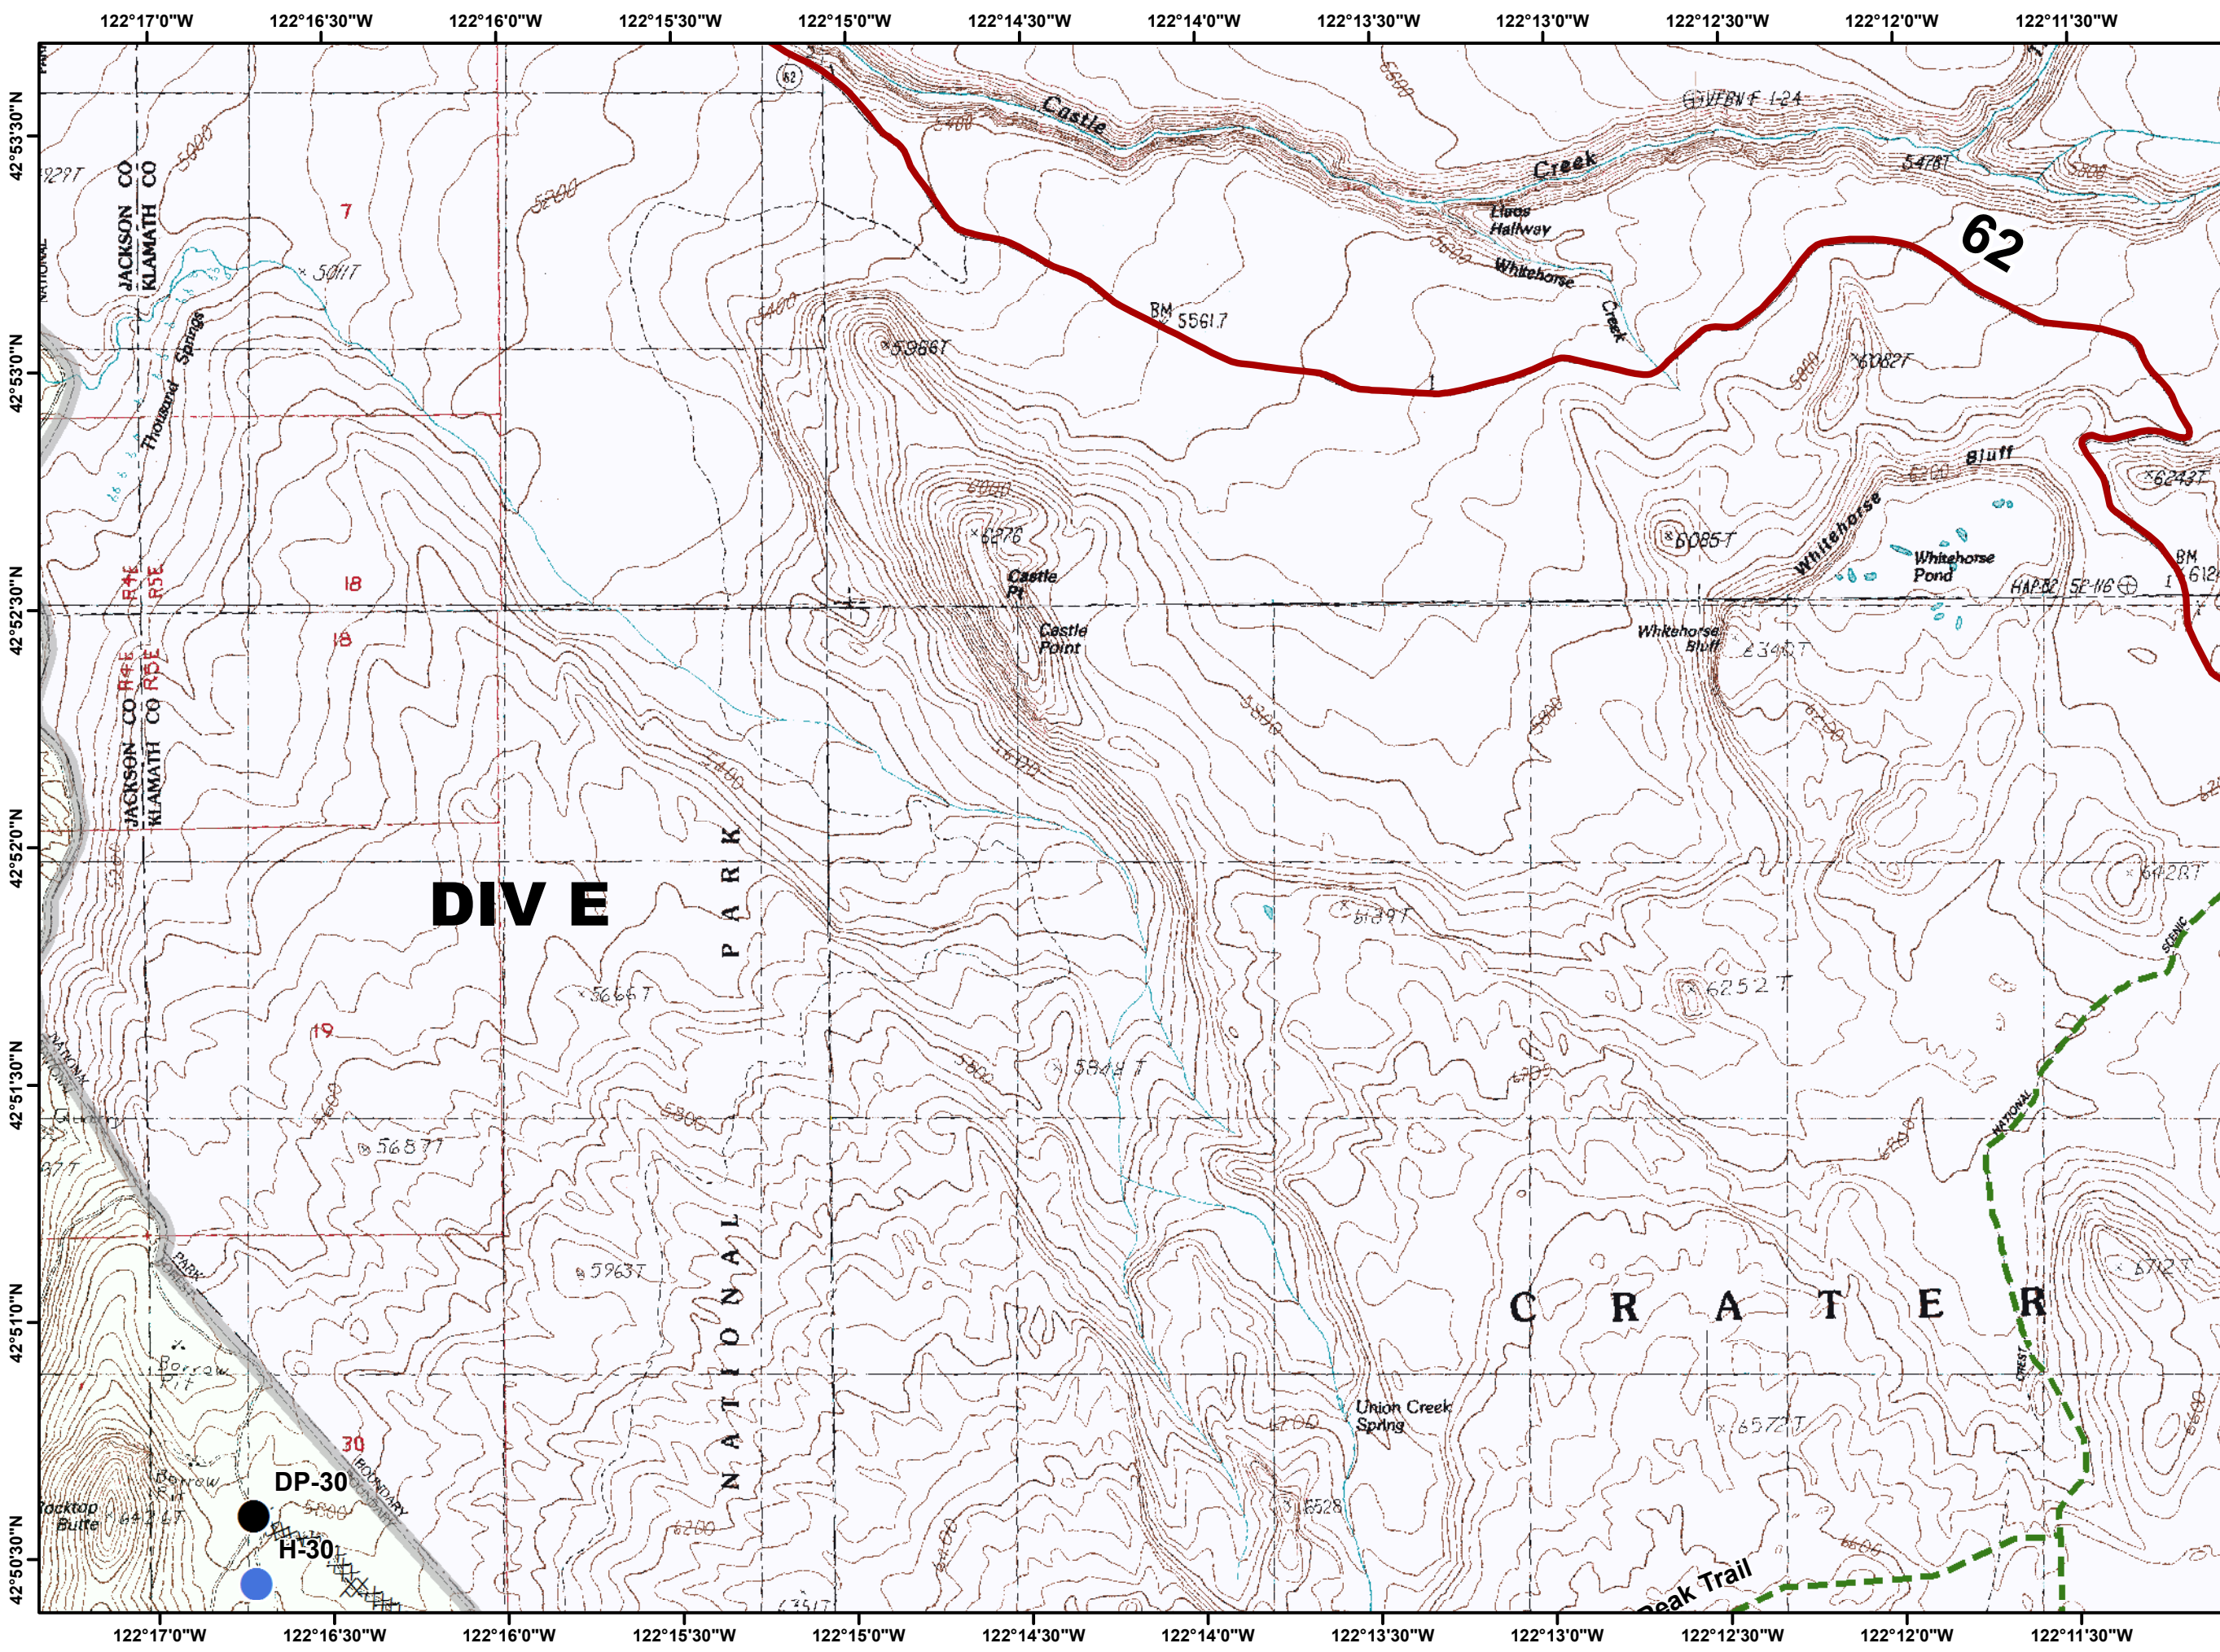

Blanket Creek

High Cascades Cplx
IAP

August 28, 2017

-  highways
-  Drop Point
-  Helispot
-  Completed Dozer Line
-  Crater Lake National Park
-  USFS
-  Trails