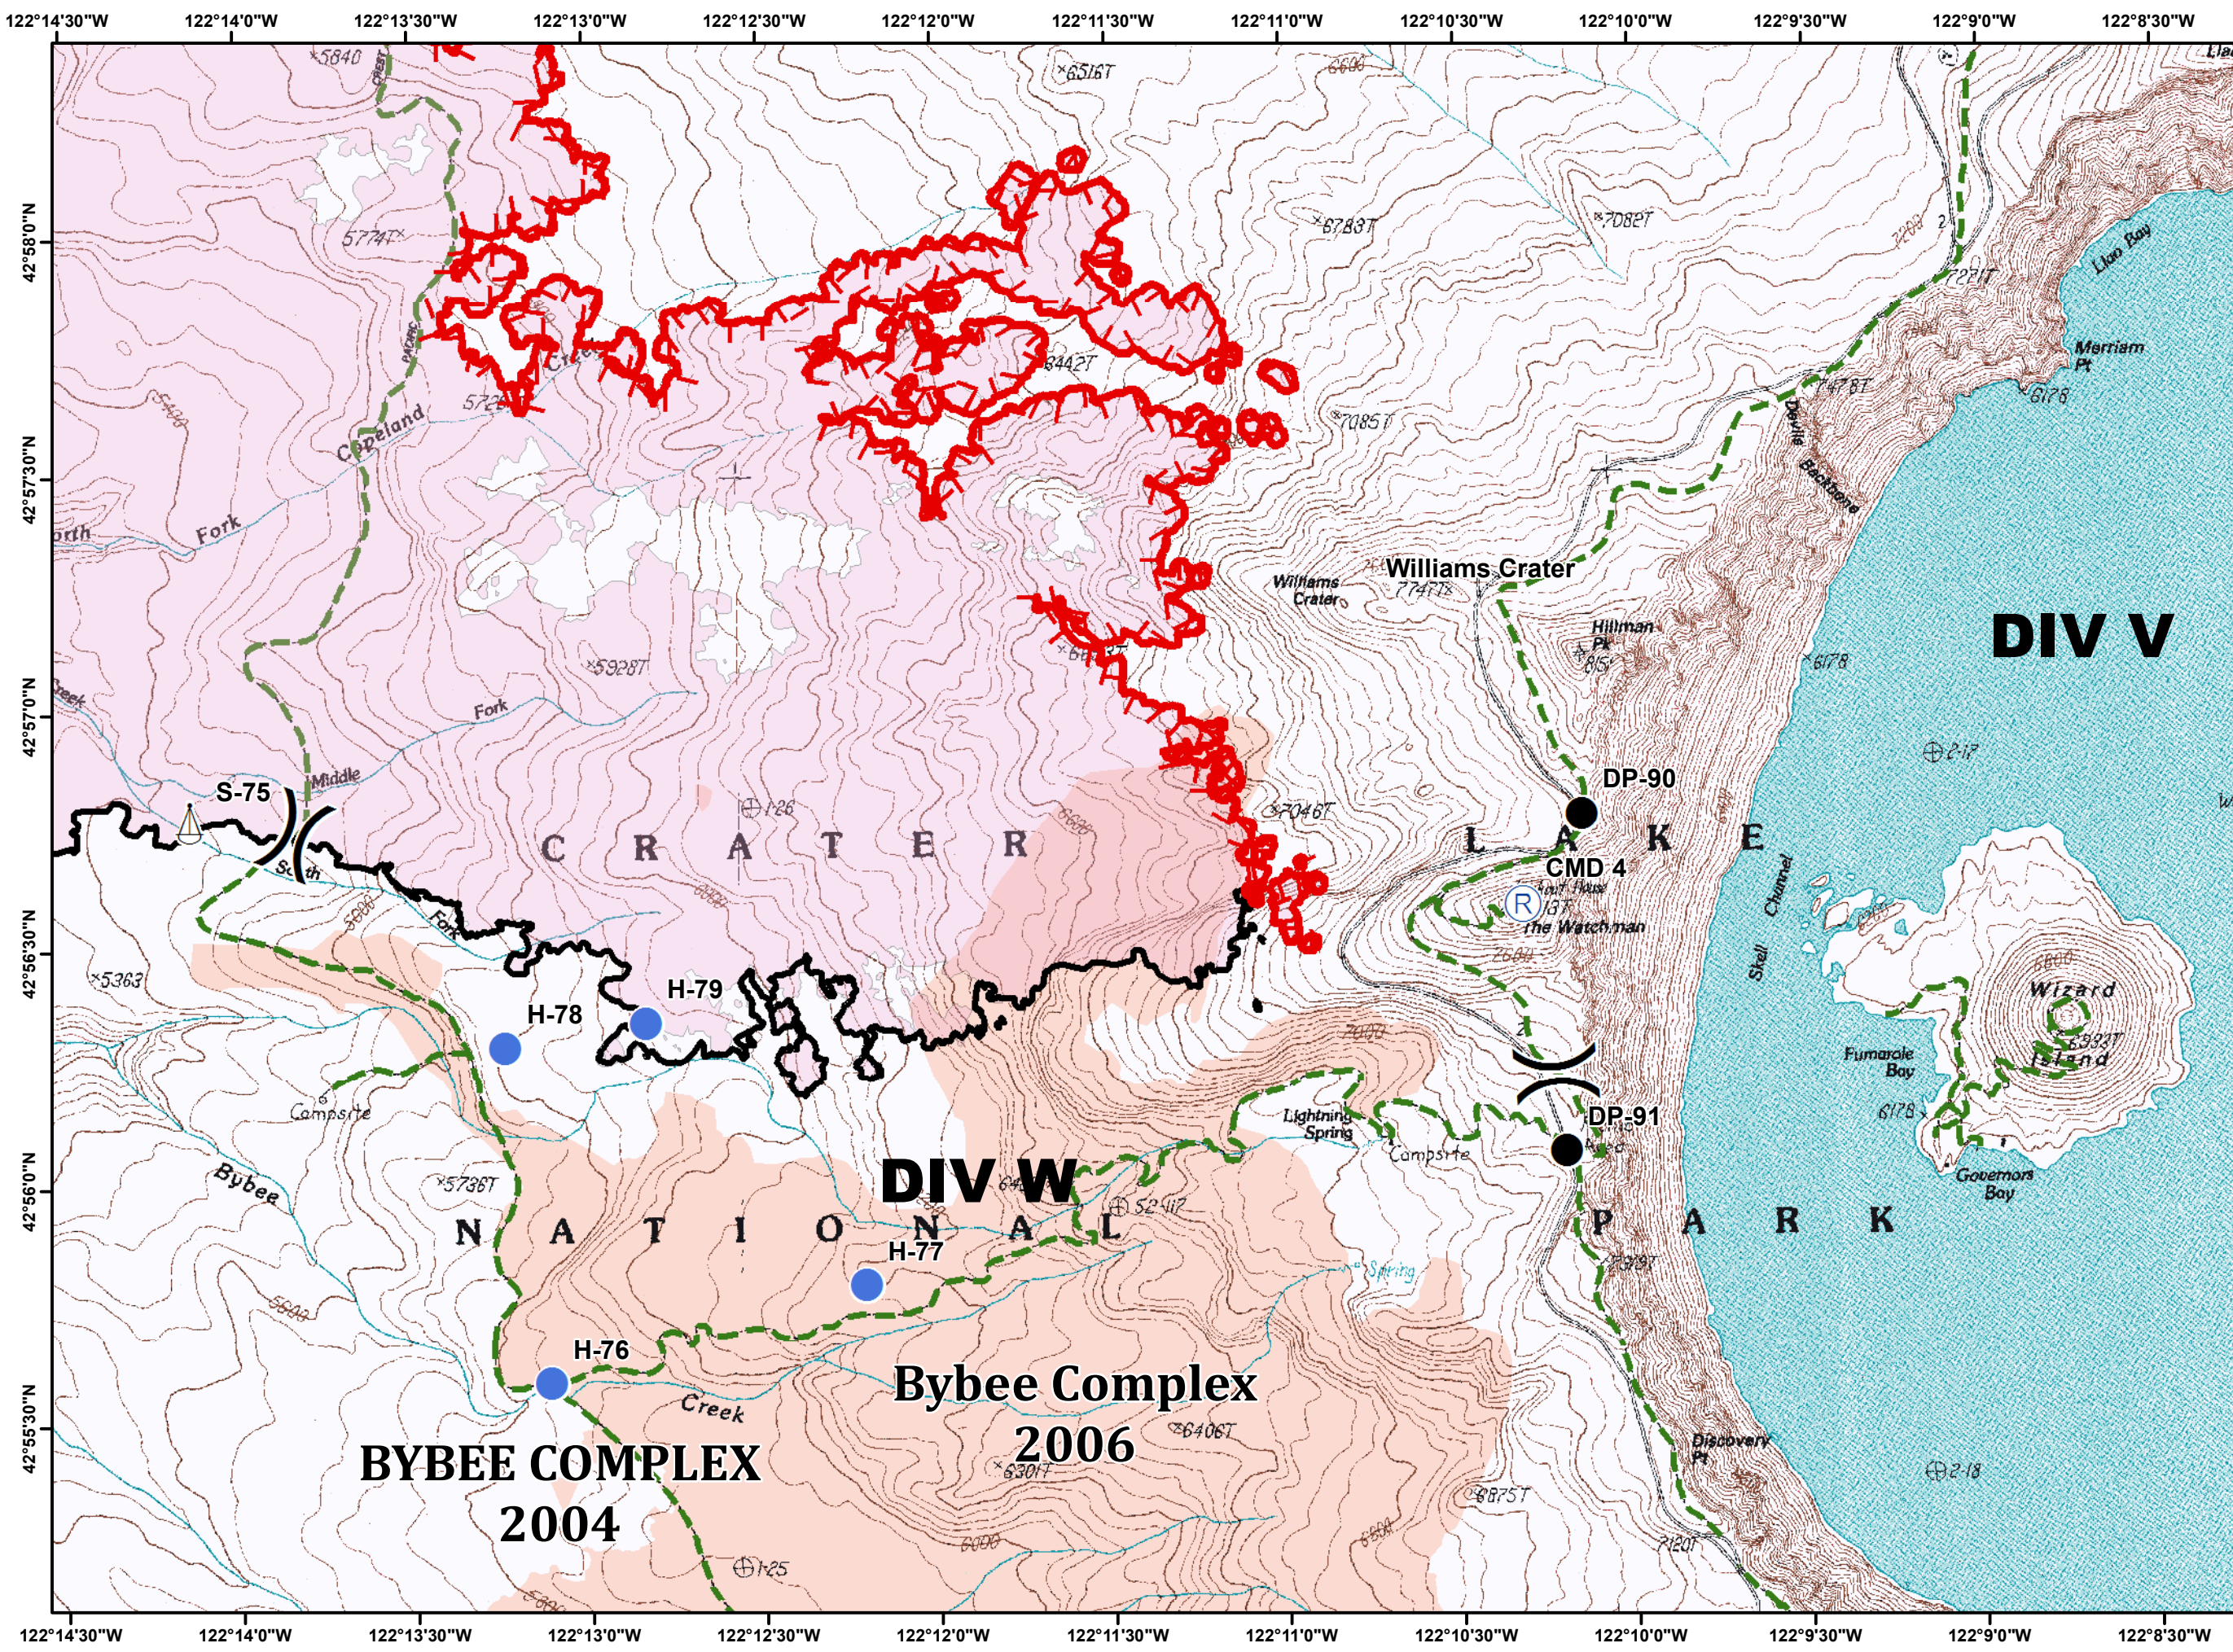

Spruce Lake

High Cascades Cplx
IAP

August 28, 2017

- Drop Point
- Helispot
- Repeater
- Sling Site
- Uncontrolled Fire Edge
- Completed Line
- FirePolygon
- Crater Lake National Park
- Trails
- Historic Fires