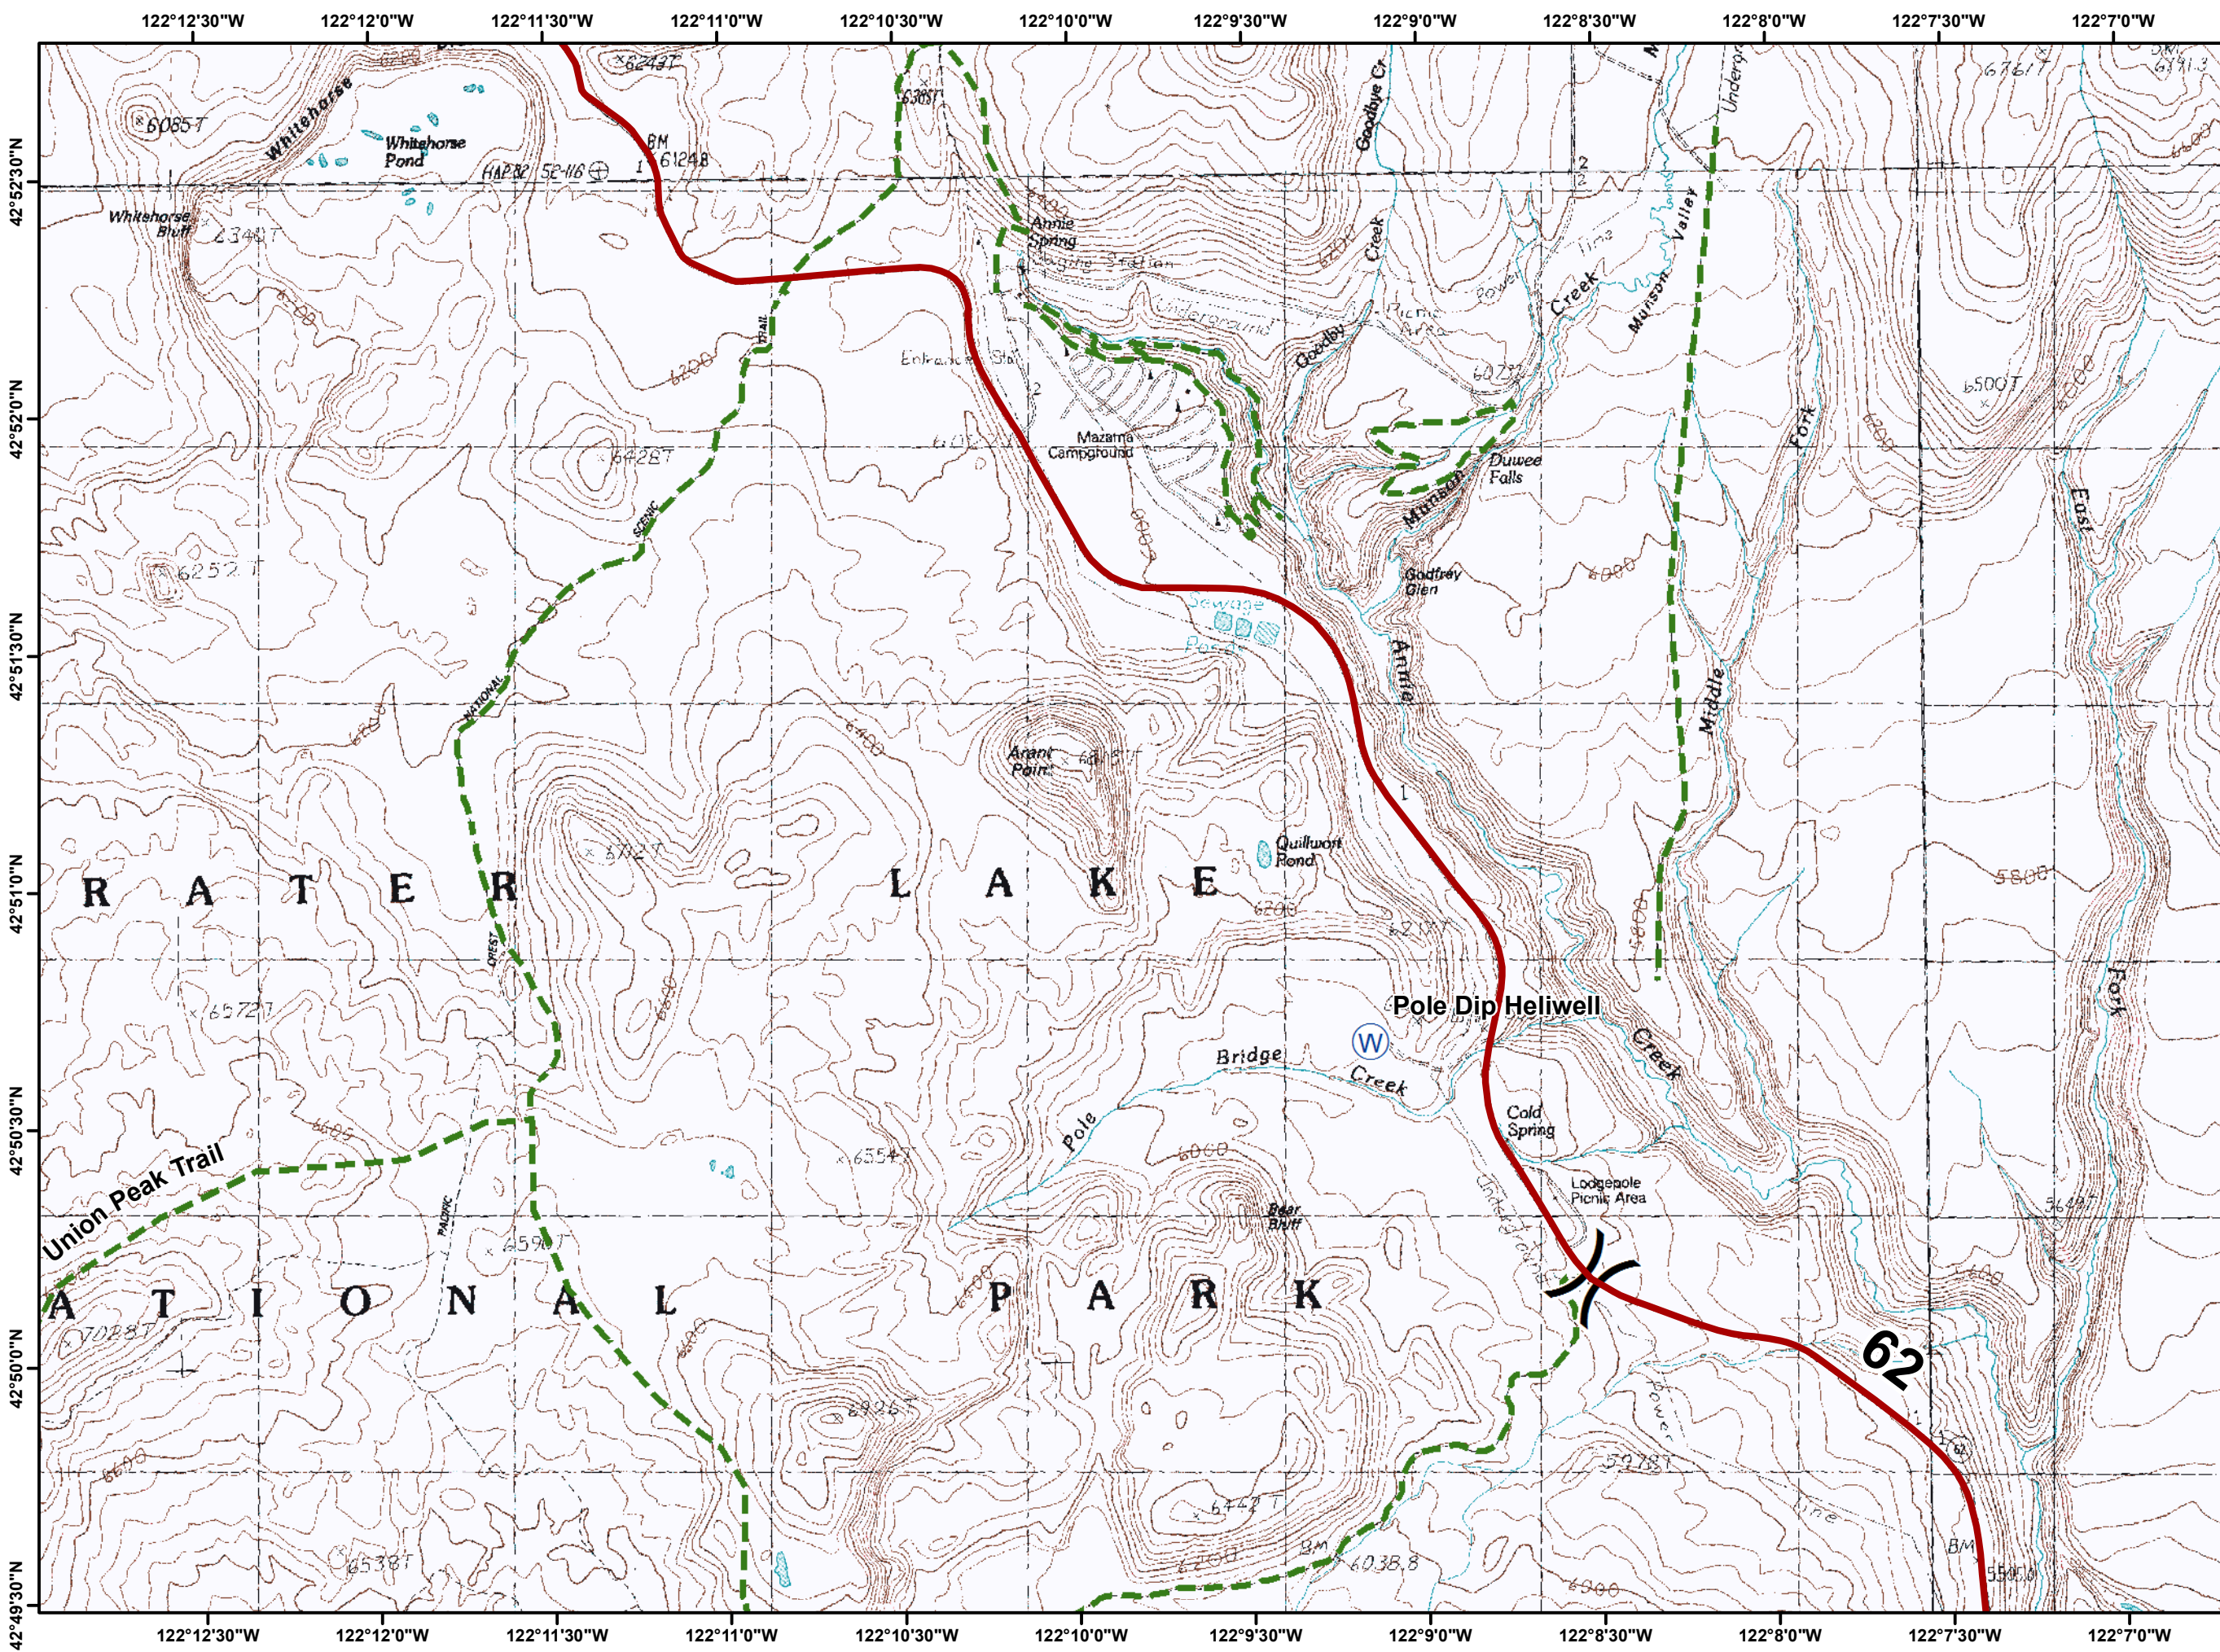

Blanket Creek

High Cascades Cplx
IAP

August 28, 2017

- highways
- Water Source
- Crater Lake National Park
- Trails