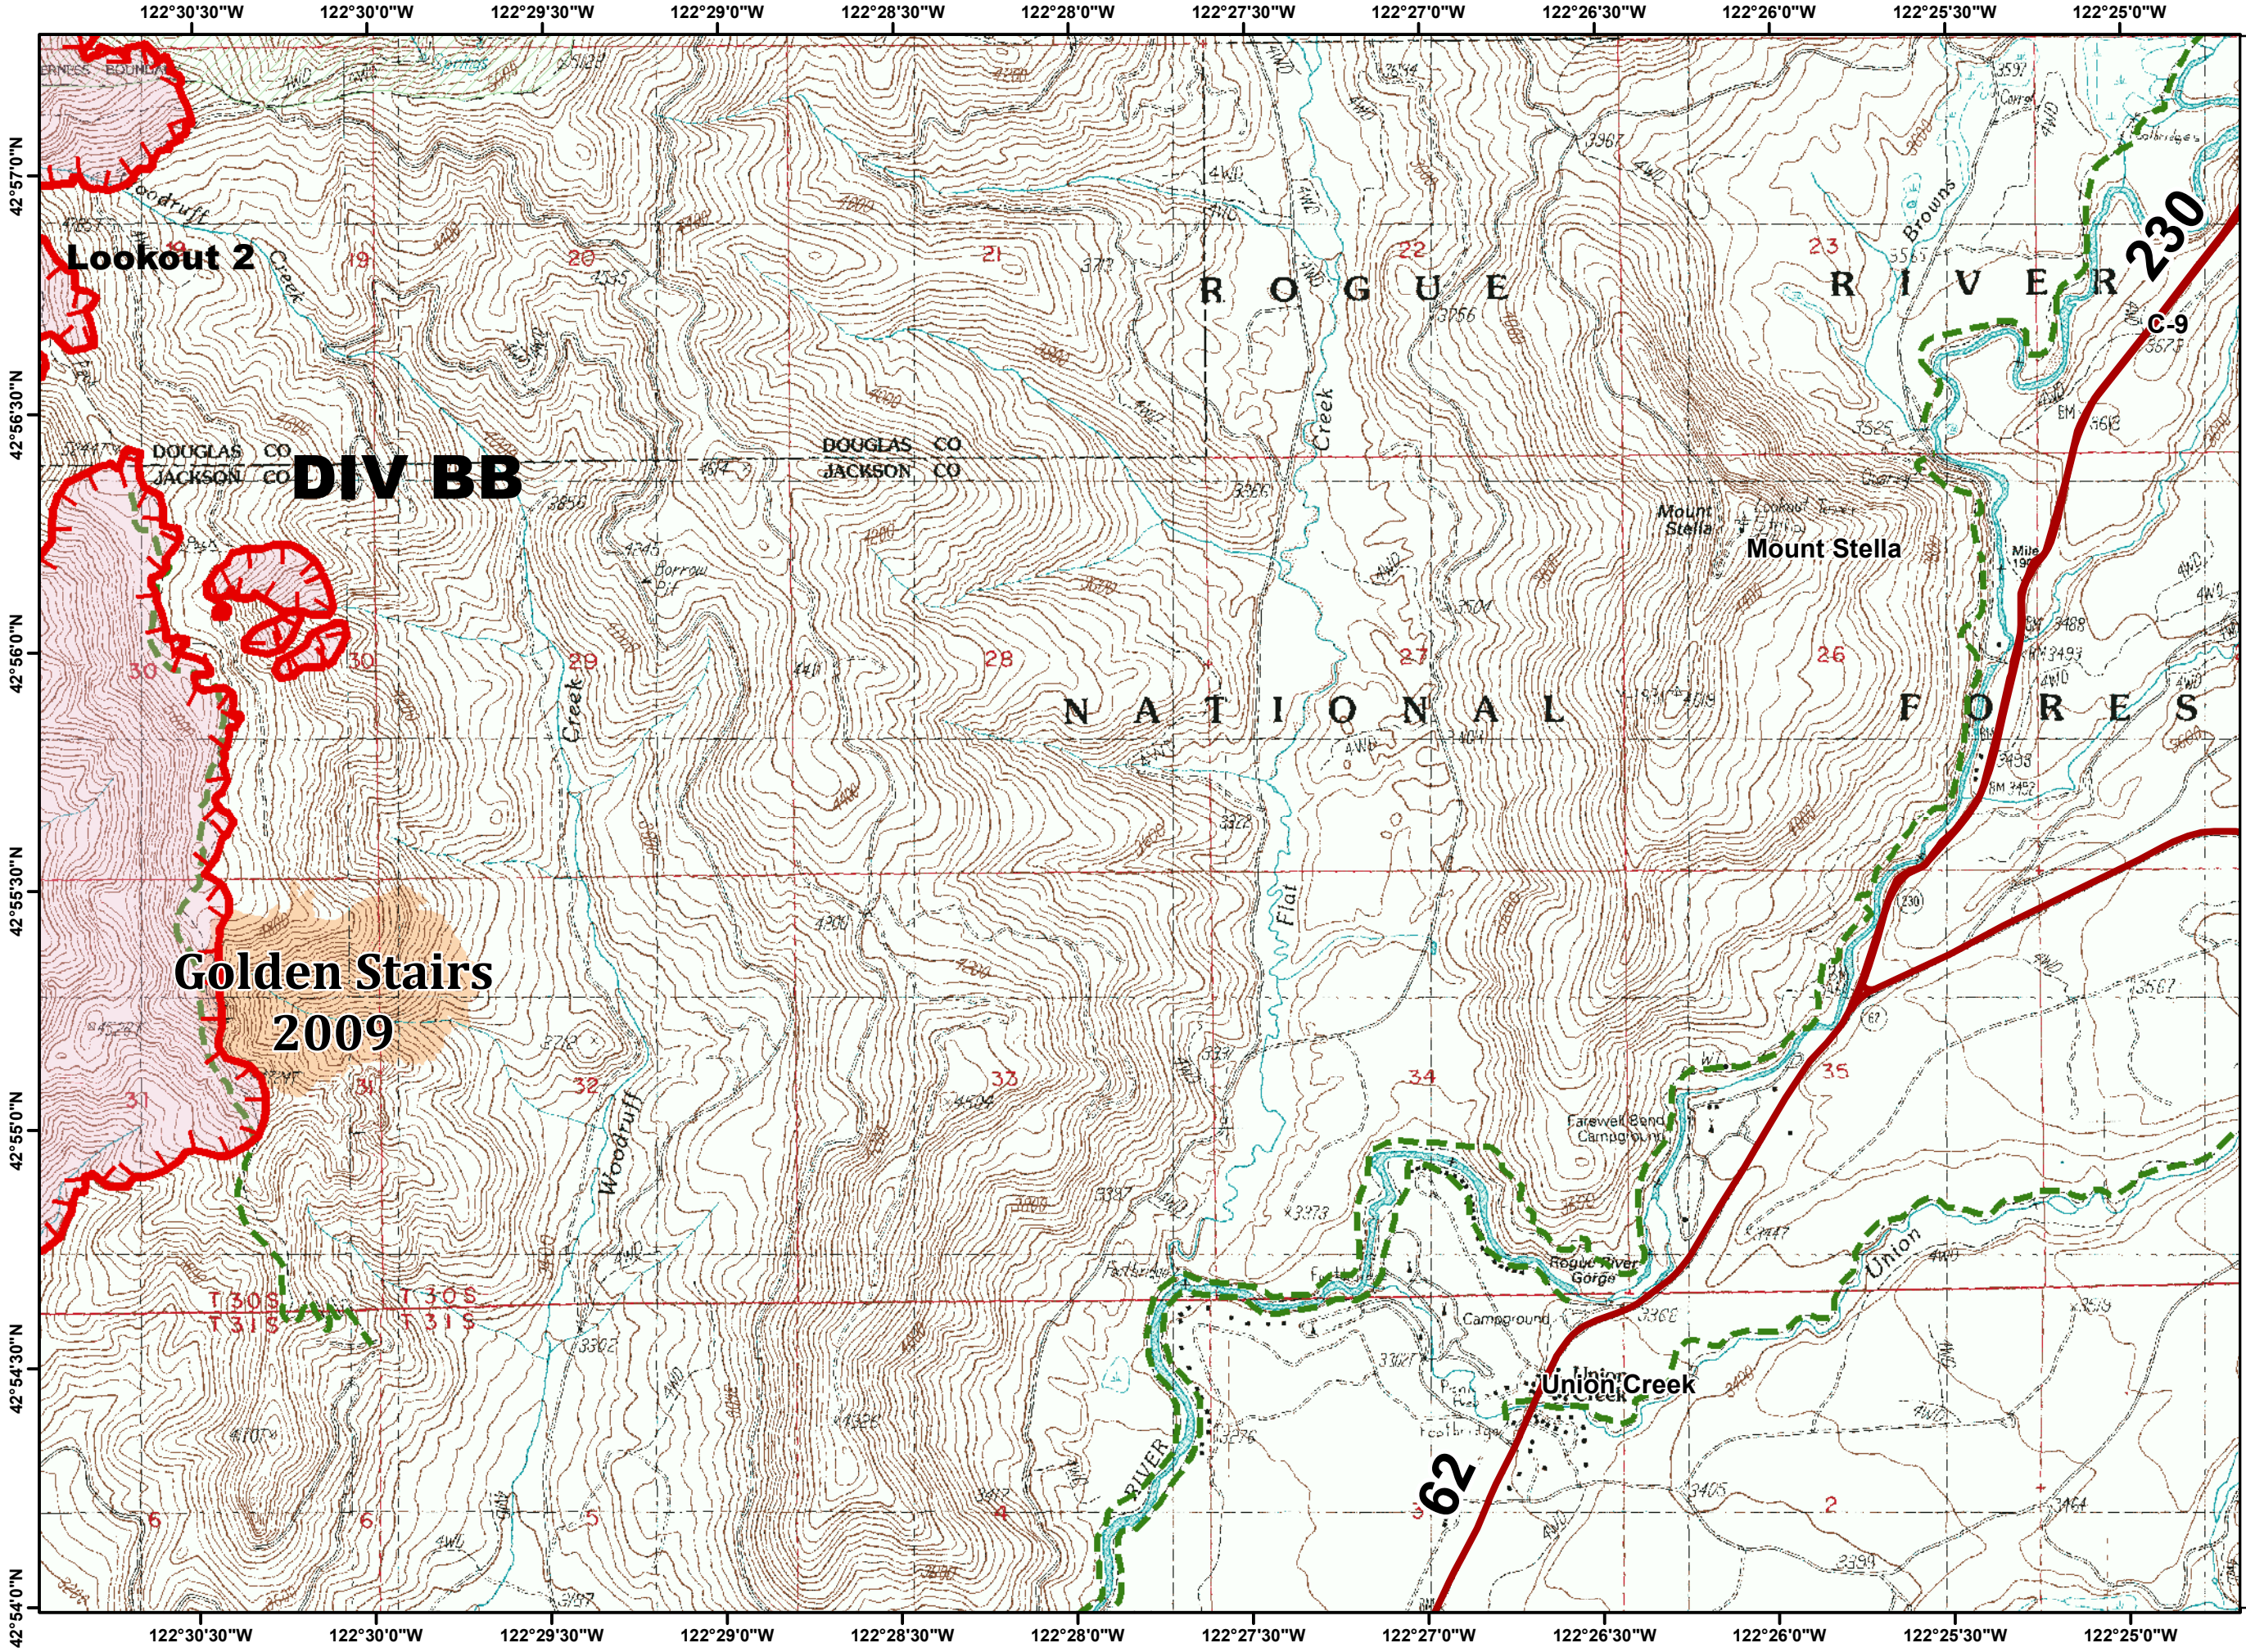

Branch II  
High Cascades Cplx  
IAP

August 28, 2017

- highways
- Fire Location
- Uncontrolled Fire Edge
- FirePolygon
- USFS
- Wilderness
- Trails
- Historic Fires
- Historic Fire Perimeters