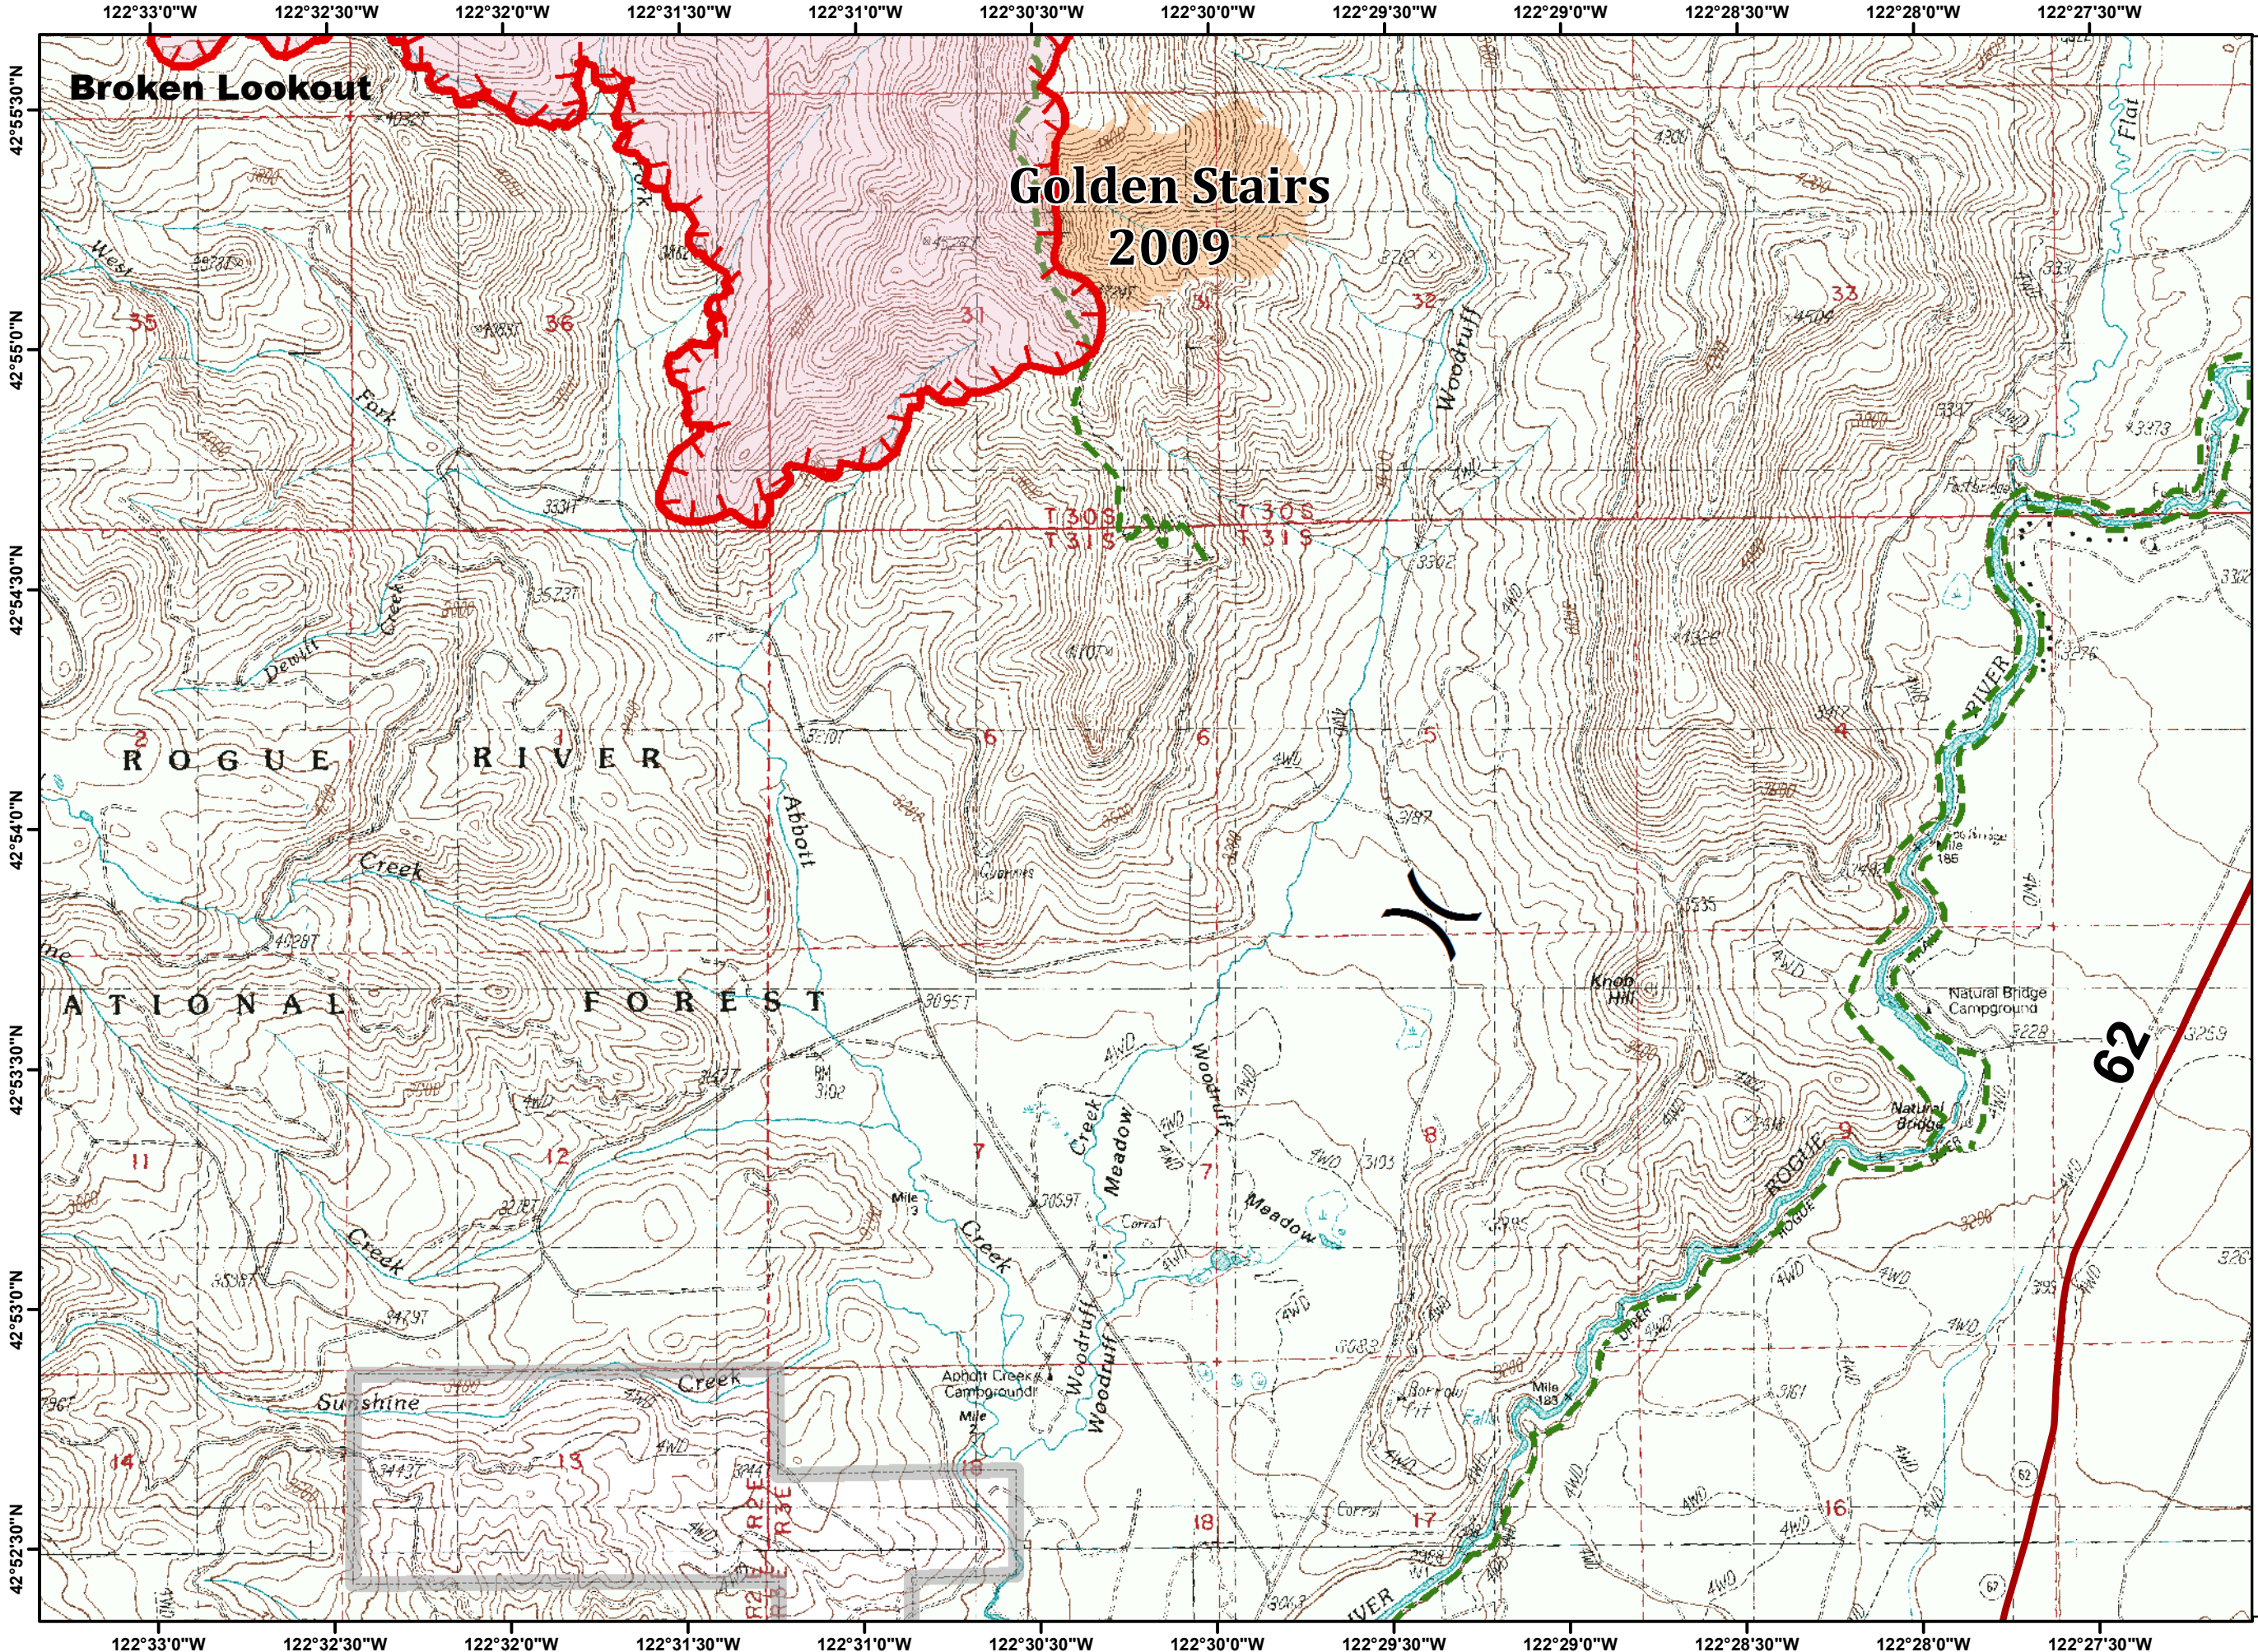

Branch II
High Cascades Cplx
IAP

August 28, 2017

- highways
- Uncontrolled Fire Edge
- FirePolygon
- USFS
- Private
- Trails
- Historic Fires
- Historic Fire Perimeters