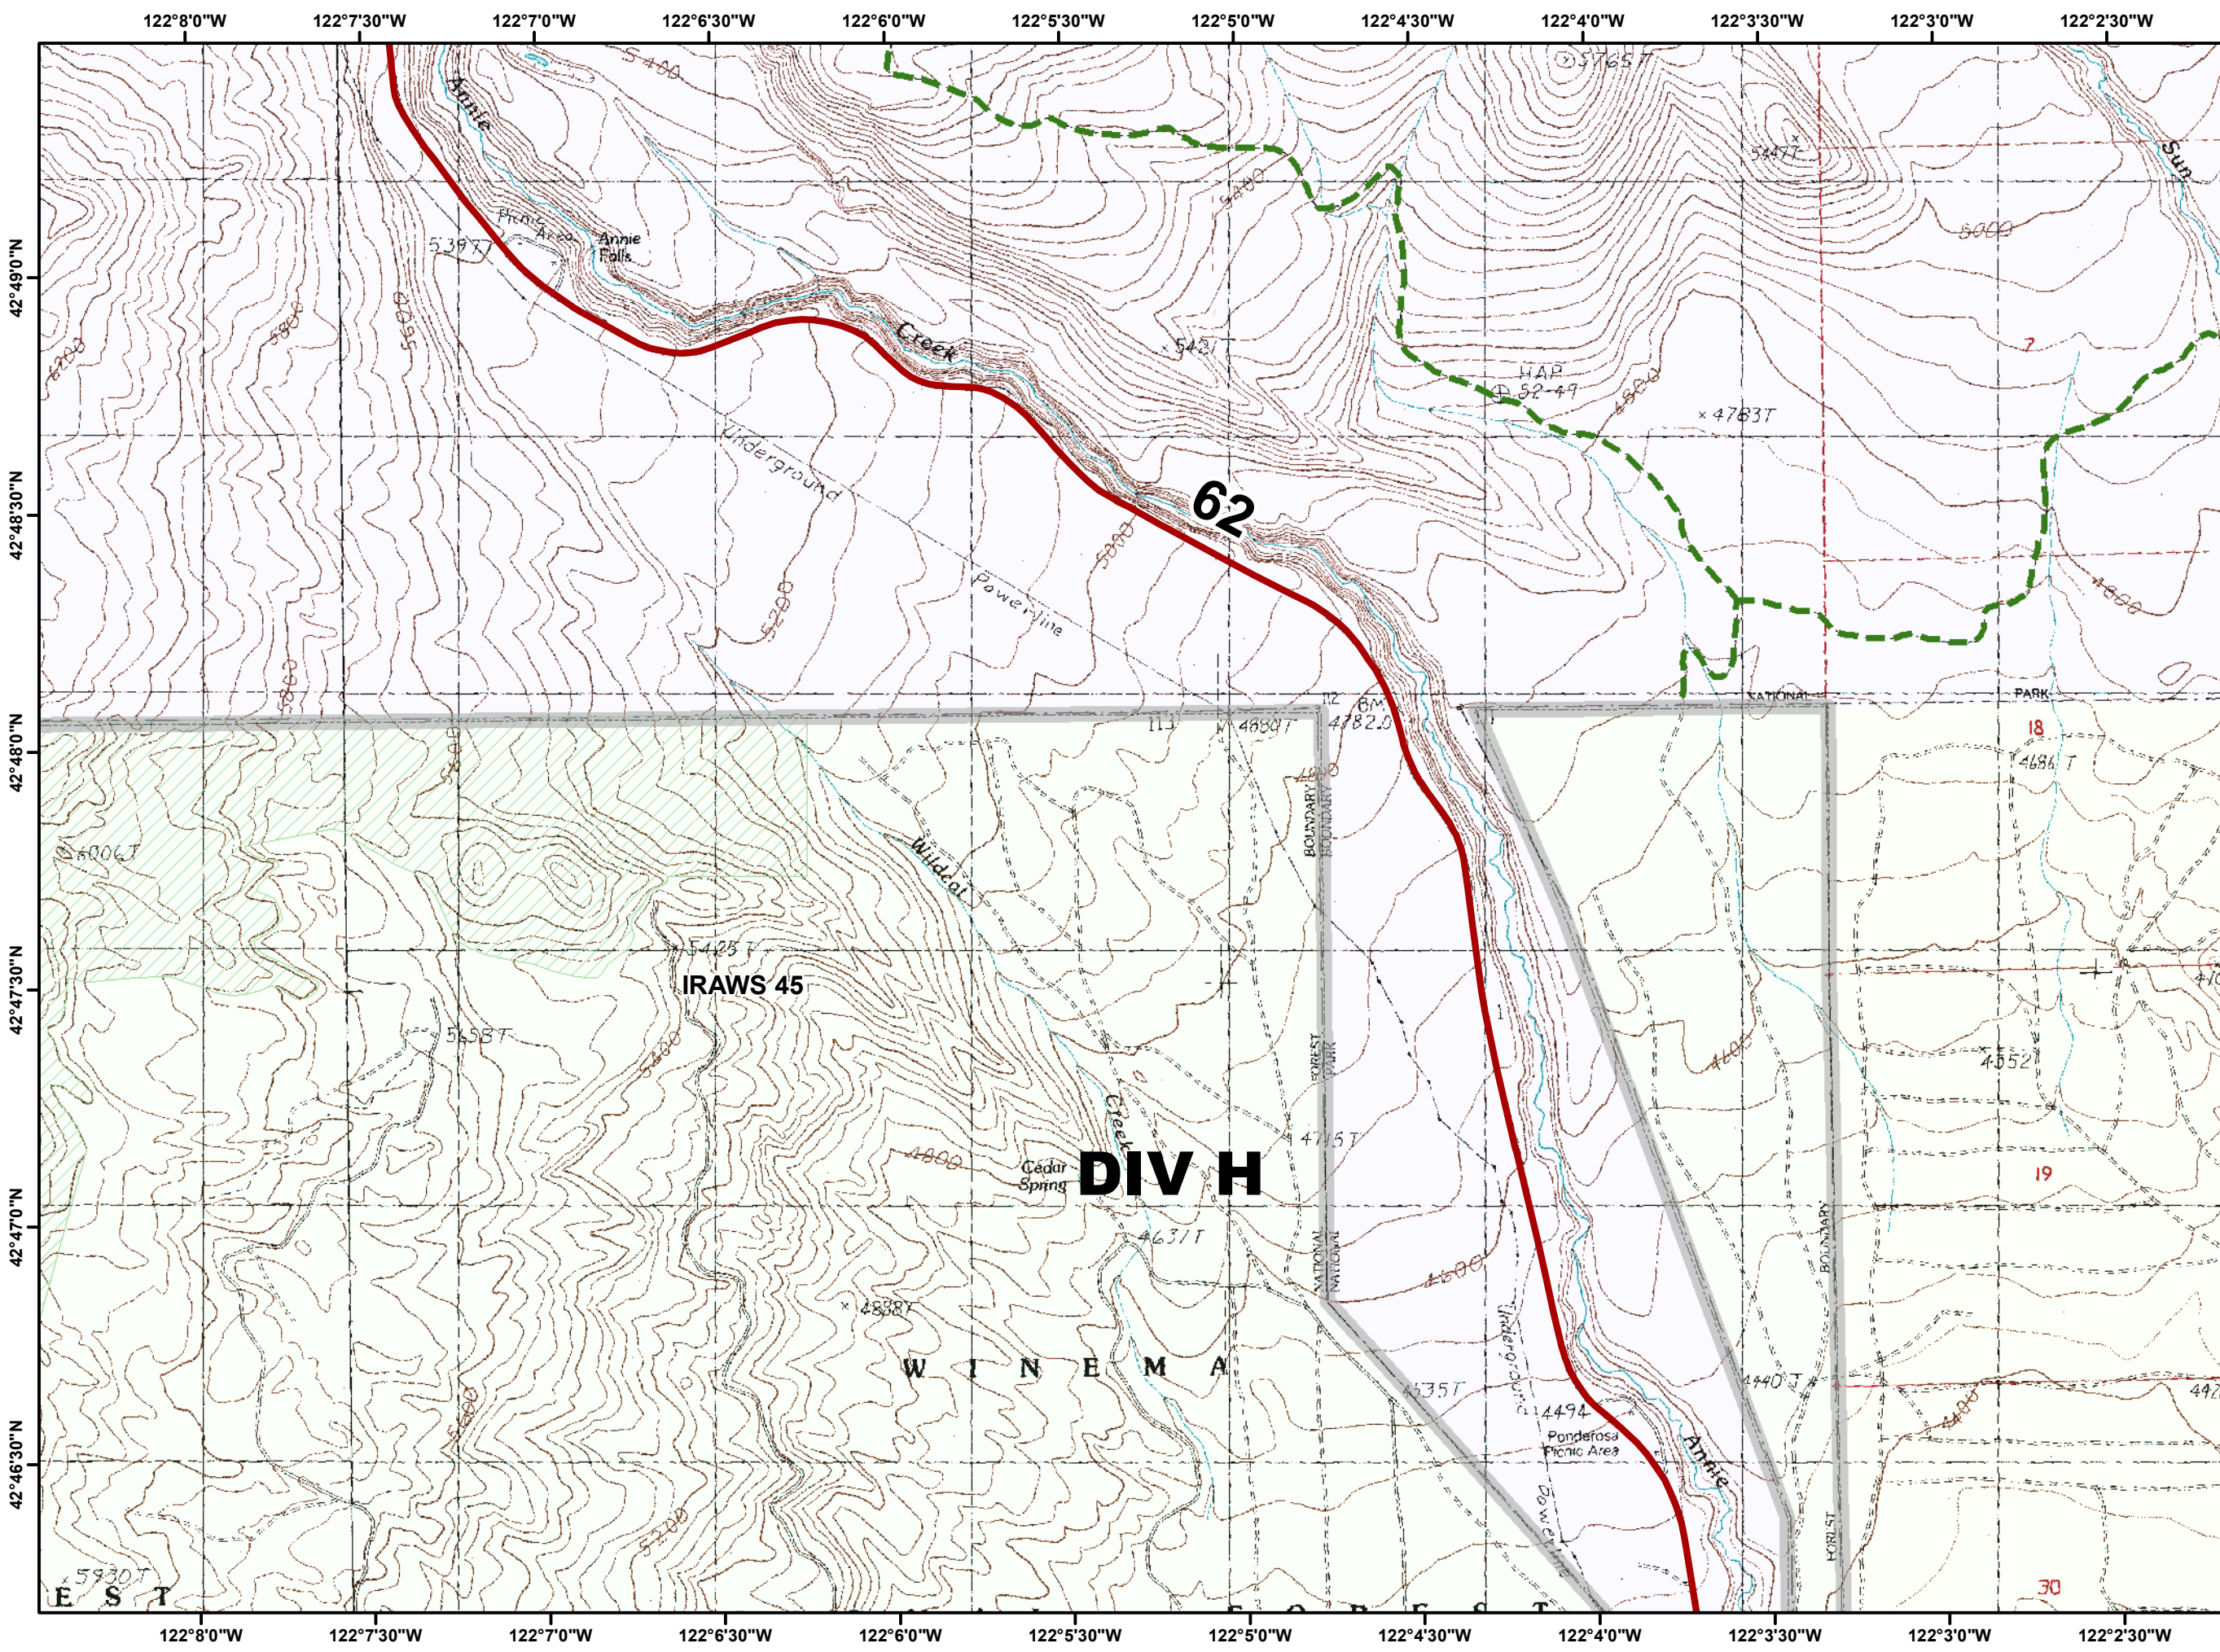

Blanket Creek

High Cascades Cplx
IAP

August 28, 2017

- highways
- Crater Lake National Park
- State Forests
- USFS
- Wilderness
- Trails