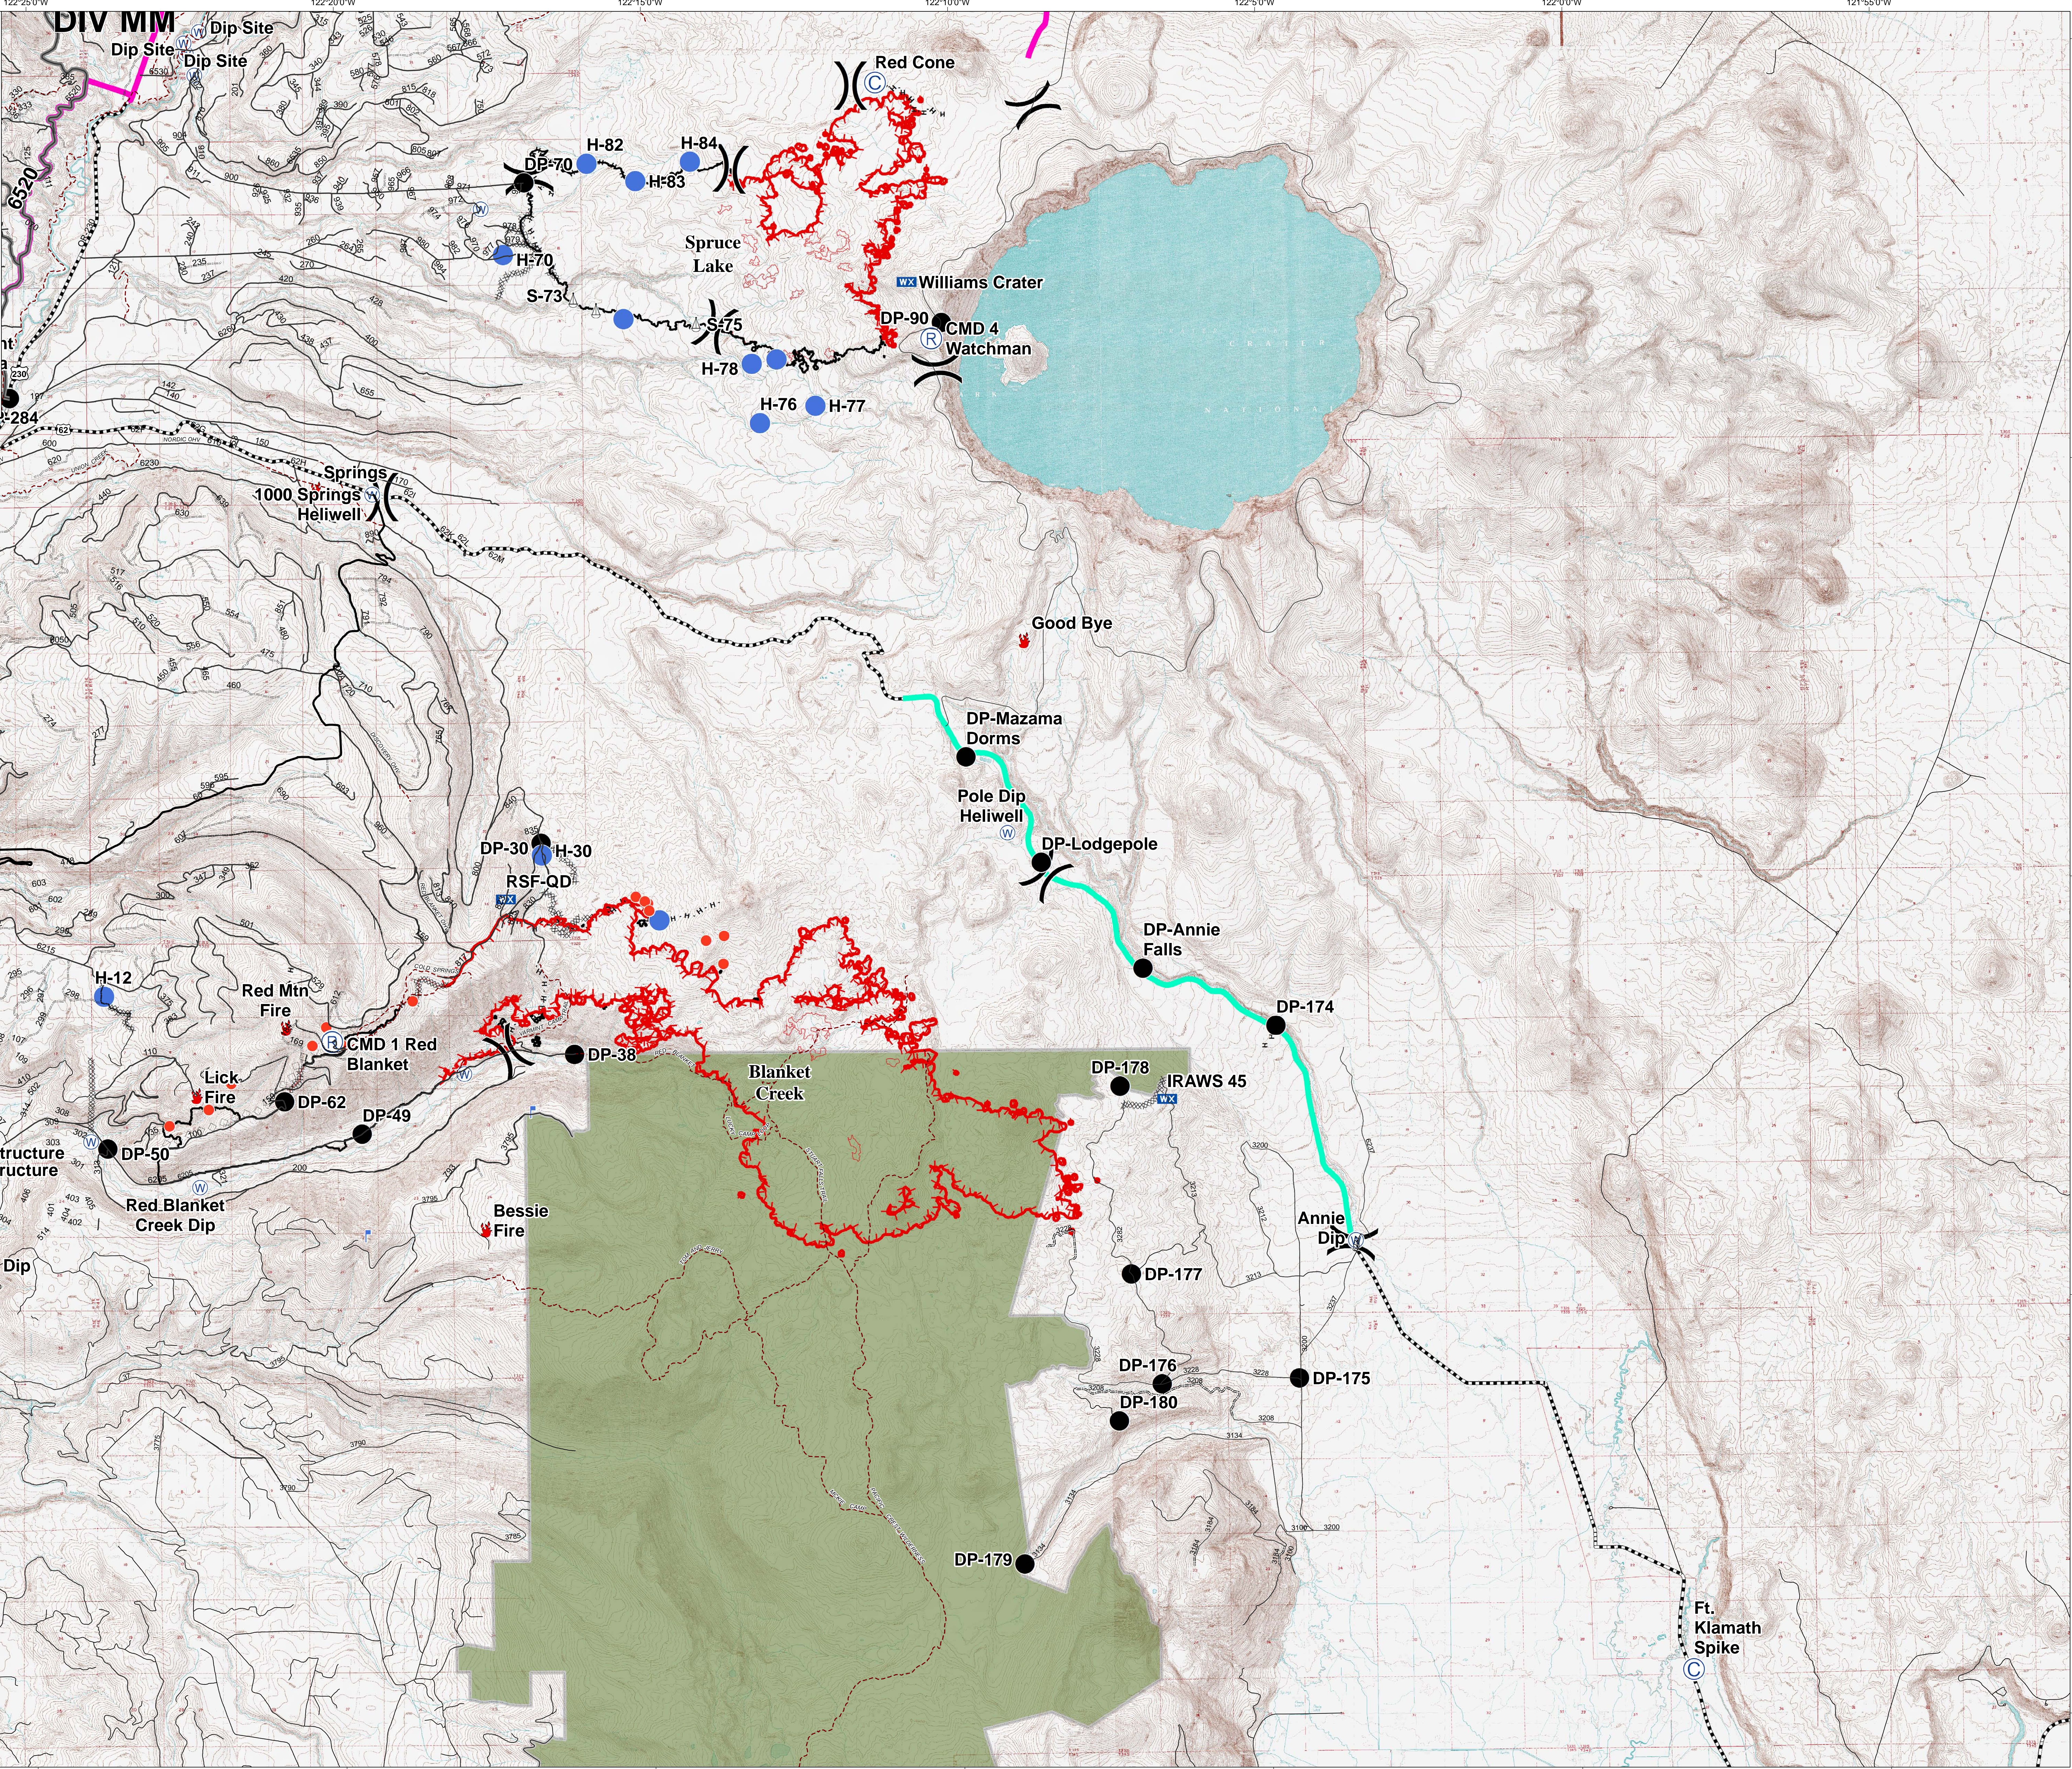

122°30'0"W 122°25'0"W 122°20'0"W 122°15'0"W 122°10'0"W 122°5'0"W 122°0'0"W 121°55'0"W

High Cascades Complex
Branch I Briefing
Blanket Creek - 12,514
Spruce Lake - 6,819
September 2, 2017

Broken Lookout
Abbott Cabin
DP-235
DP-230
DP-280
DP-284
Springs
1000 Springs
Heliwell
Good Bye
DP-Mazama Dorms
Pole Dip Heliwell
DP-Lodgepole
DP-Annie Falls
DP-174

Legend

- Structures
- Camp
- Drop Point
- Fire Location
- Helibase
- Helispot
- Hot Spot
- Lookout
- Mobile Weather Unit
- Repeater
- Sling Site
- Water Source
- Division
- Uncontrolled Fire Edge
- Completed Dozer Line
- Completed Line
- Hand Line
- Road and Handline as Completed Line
- Aerial Retardant Drop
- Planned Fire Line
- Fire Area
- Experimental Forest
- Wilderness
- Research Natural Area

122°30'0"W 122°25'0"W 122°20'0"W 122°15'0"W 122°10'0"W 122°5'0"W 122°0'0"W 121°55'0"W