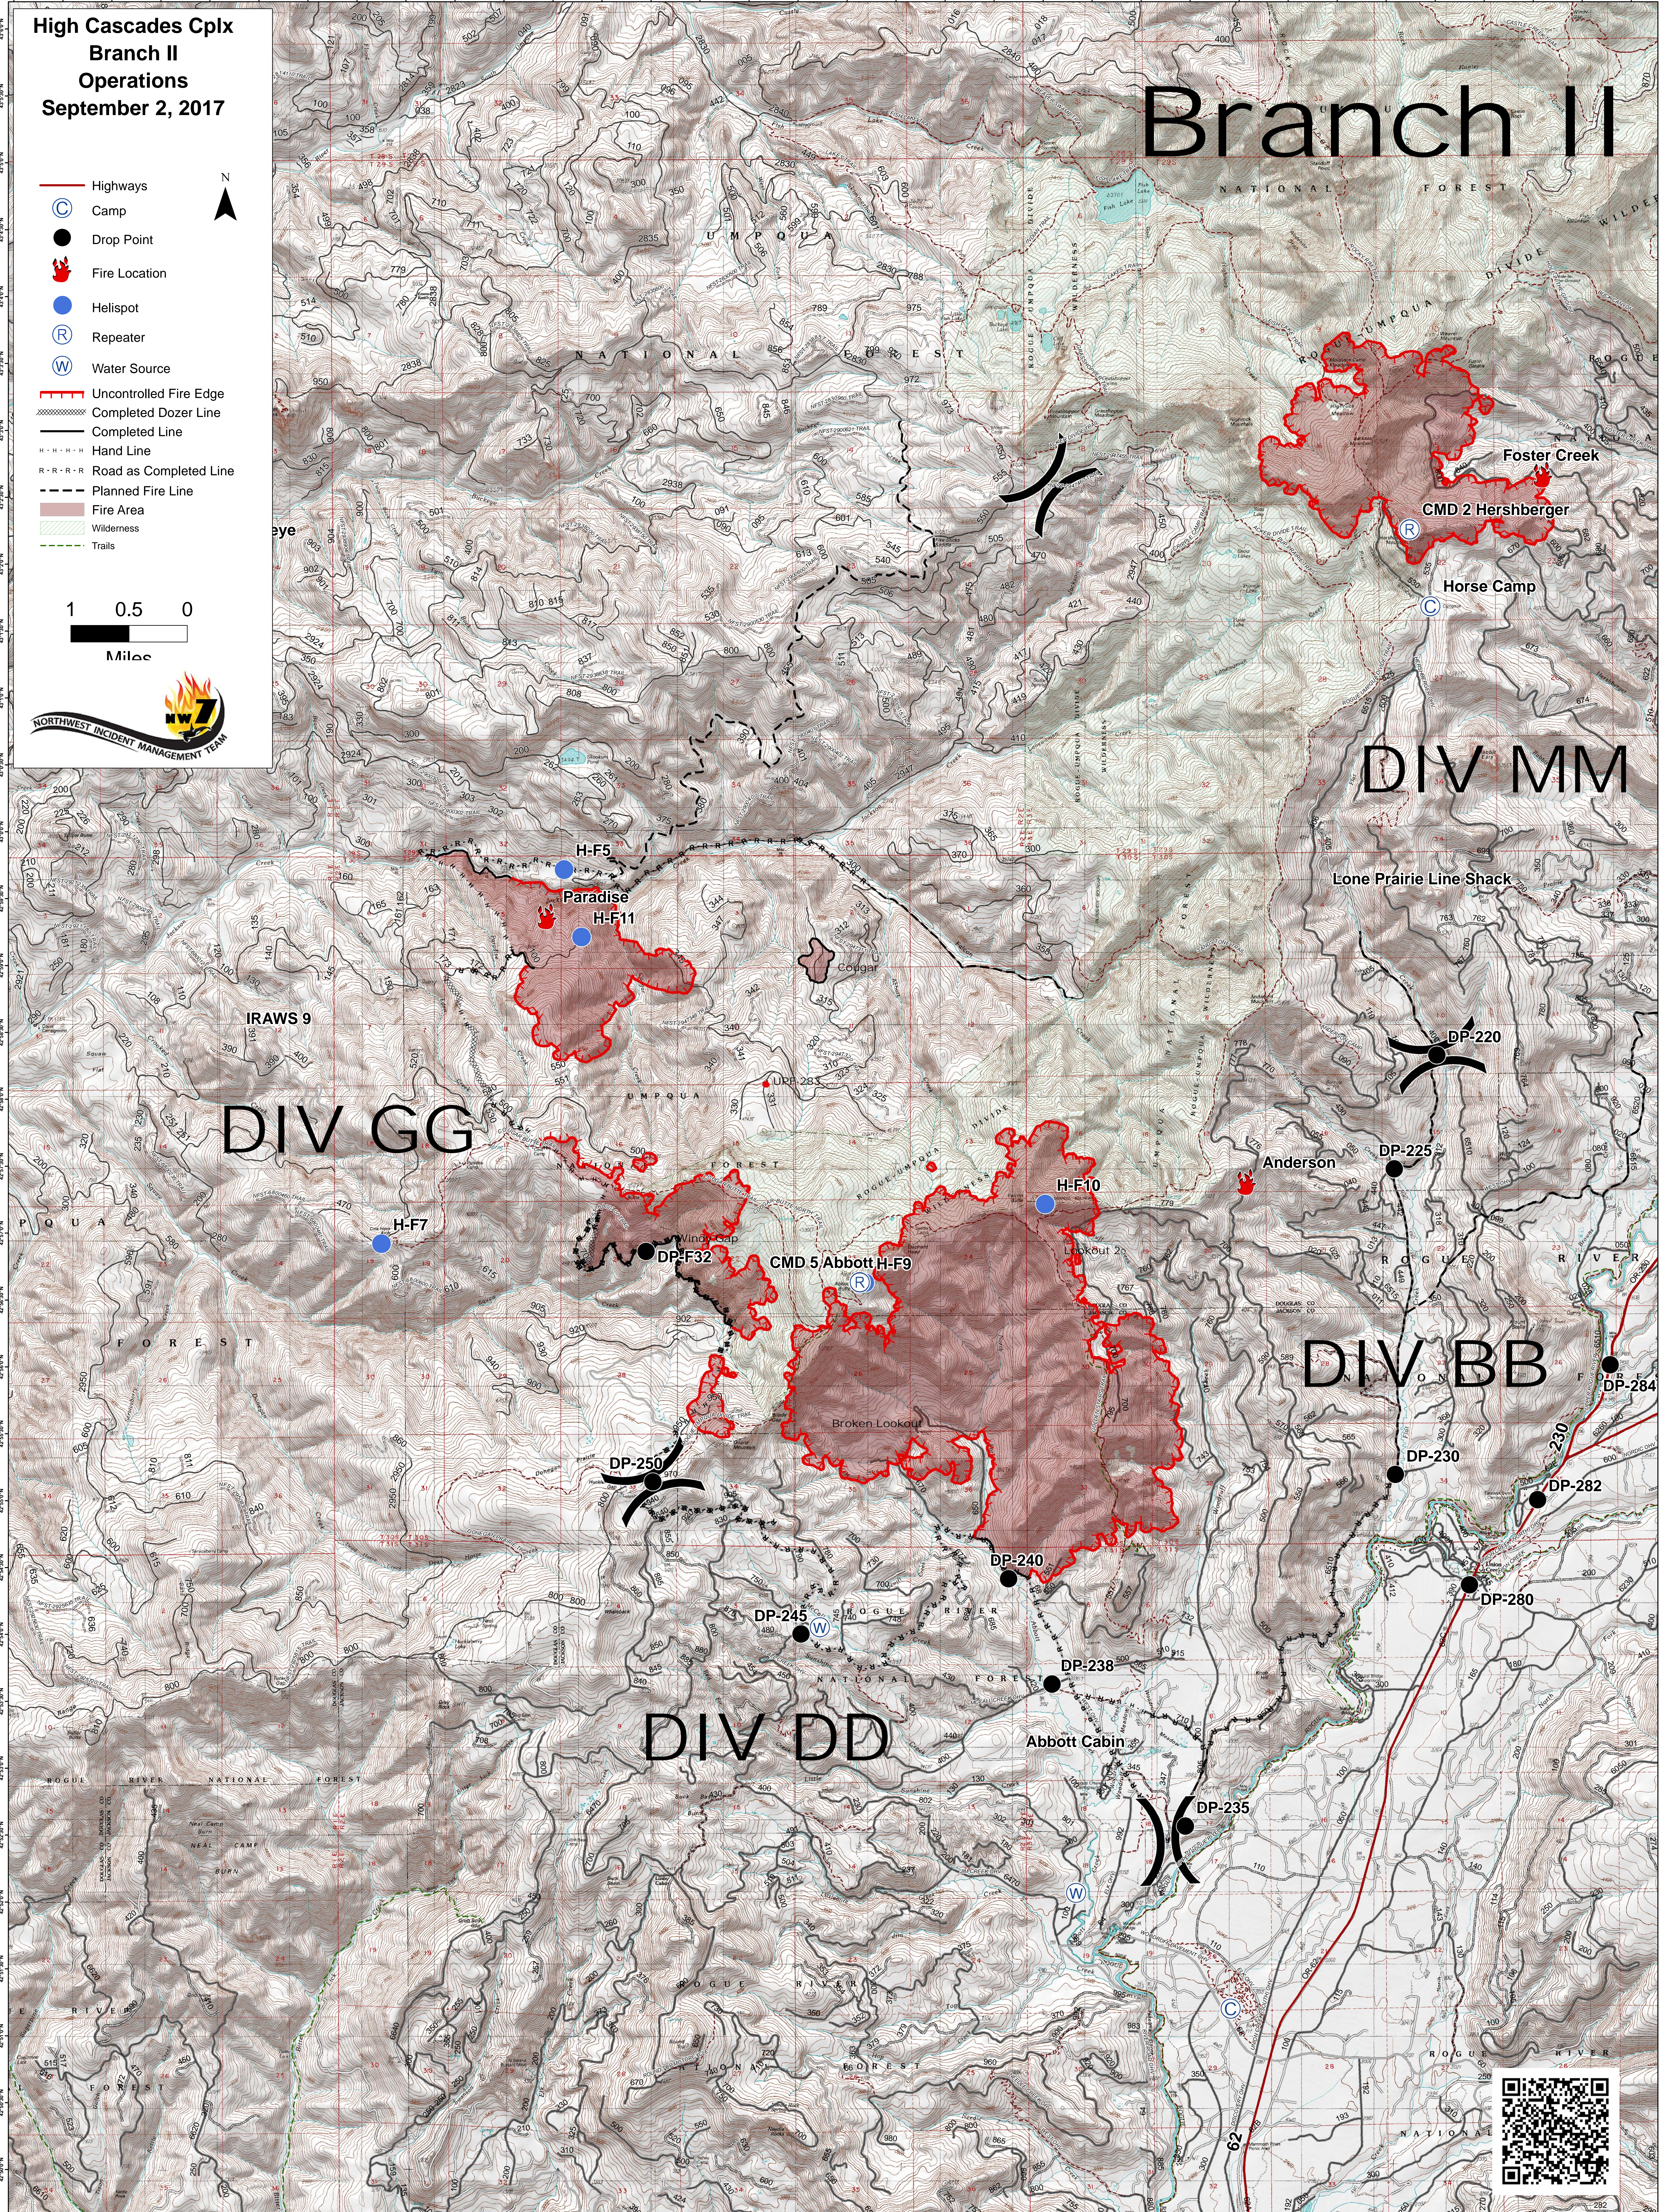

High Cascades Cplx  
Branch II  
Operations  
September 2, 2017

- Highways
- Camp
- Drop Point
- Fire Location
- Helispot
- Repeater
- Water Source

- Uncontrolled Fire Edge
- Completed Dozer Line
- Completed Line
- Hand Line
- Road as Completed Line
- Planned Fire Line
- Fire Area
- Wilderness
- Trails

# Branch II

DIV MM

DIV GG

DIV BB

DIV DD