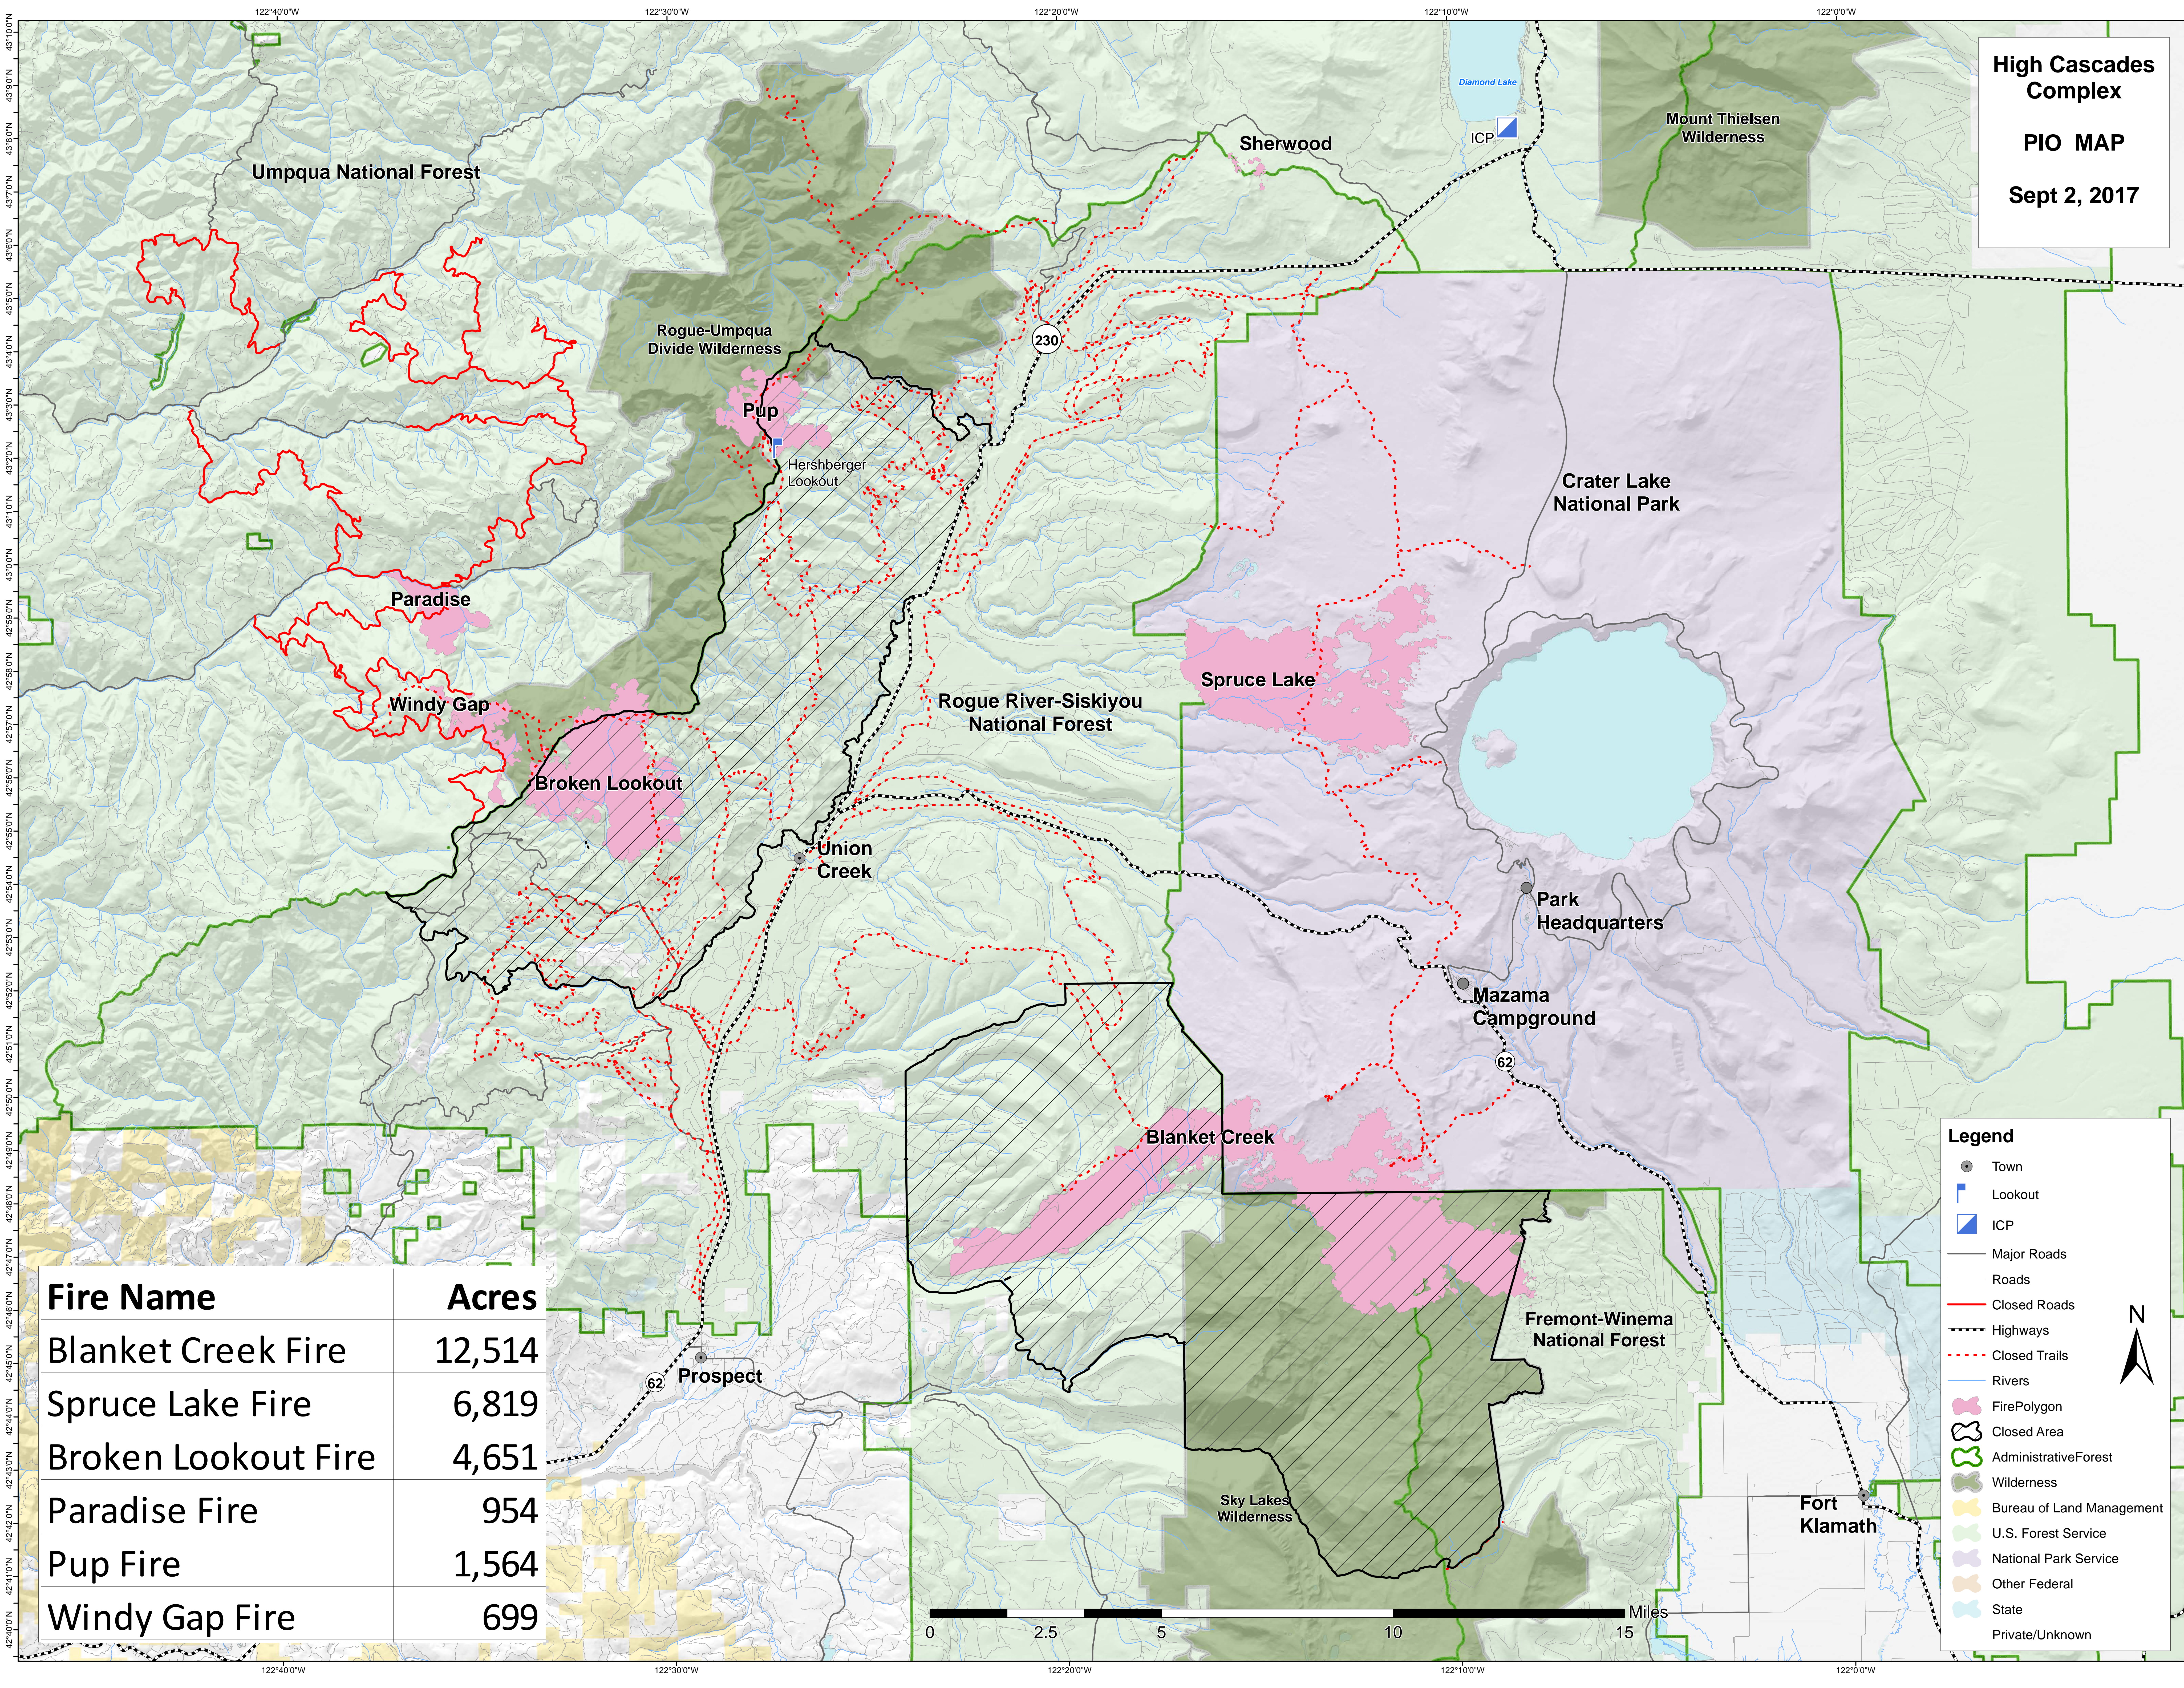

**High Cascades Complex**  
**PIO MAP**  
**Sept 2, 2017**

| Fire Name           | Acres  |
|---------------------|--------|
| Blanket Creek Fire  | 12,514 |
| Spruce Lake Fire    | 6,819  |
| Broken Lookout Fire | 4,651  |
| Paradise Fire       | 954    |
| Pup Fire            | 1,564  |
| Windy Gap Fire      | 699    |

**Legend**

- Town
- Lookout
- ICP
- Major Roads
- Roads
- Closed Roads
- Highways
- Closed Trails
- Rivers
- FirePolygon
- Closed Area
- AdministrativeForest
- Wilderness
- Bureau of Land Management
- U.S. Forest Service
- National Park Service
- Other Federal
- State
- Private/Unknown