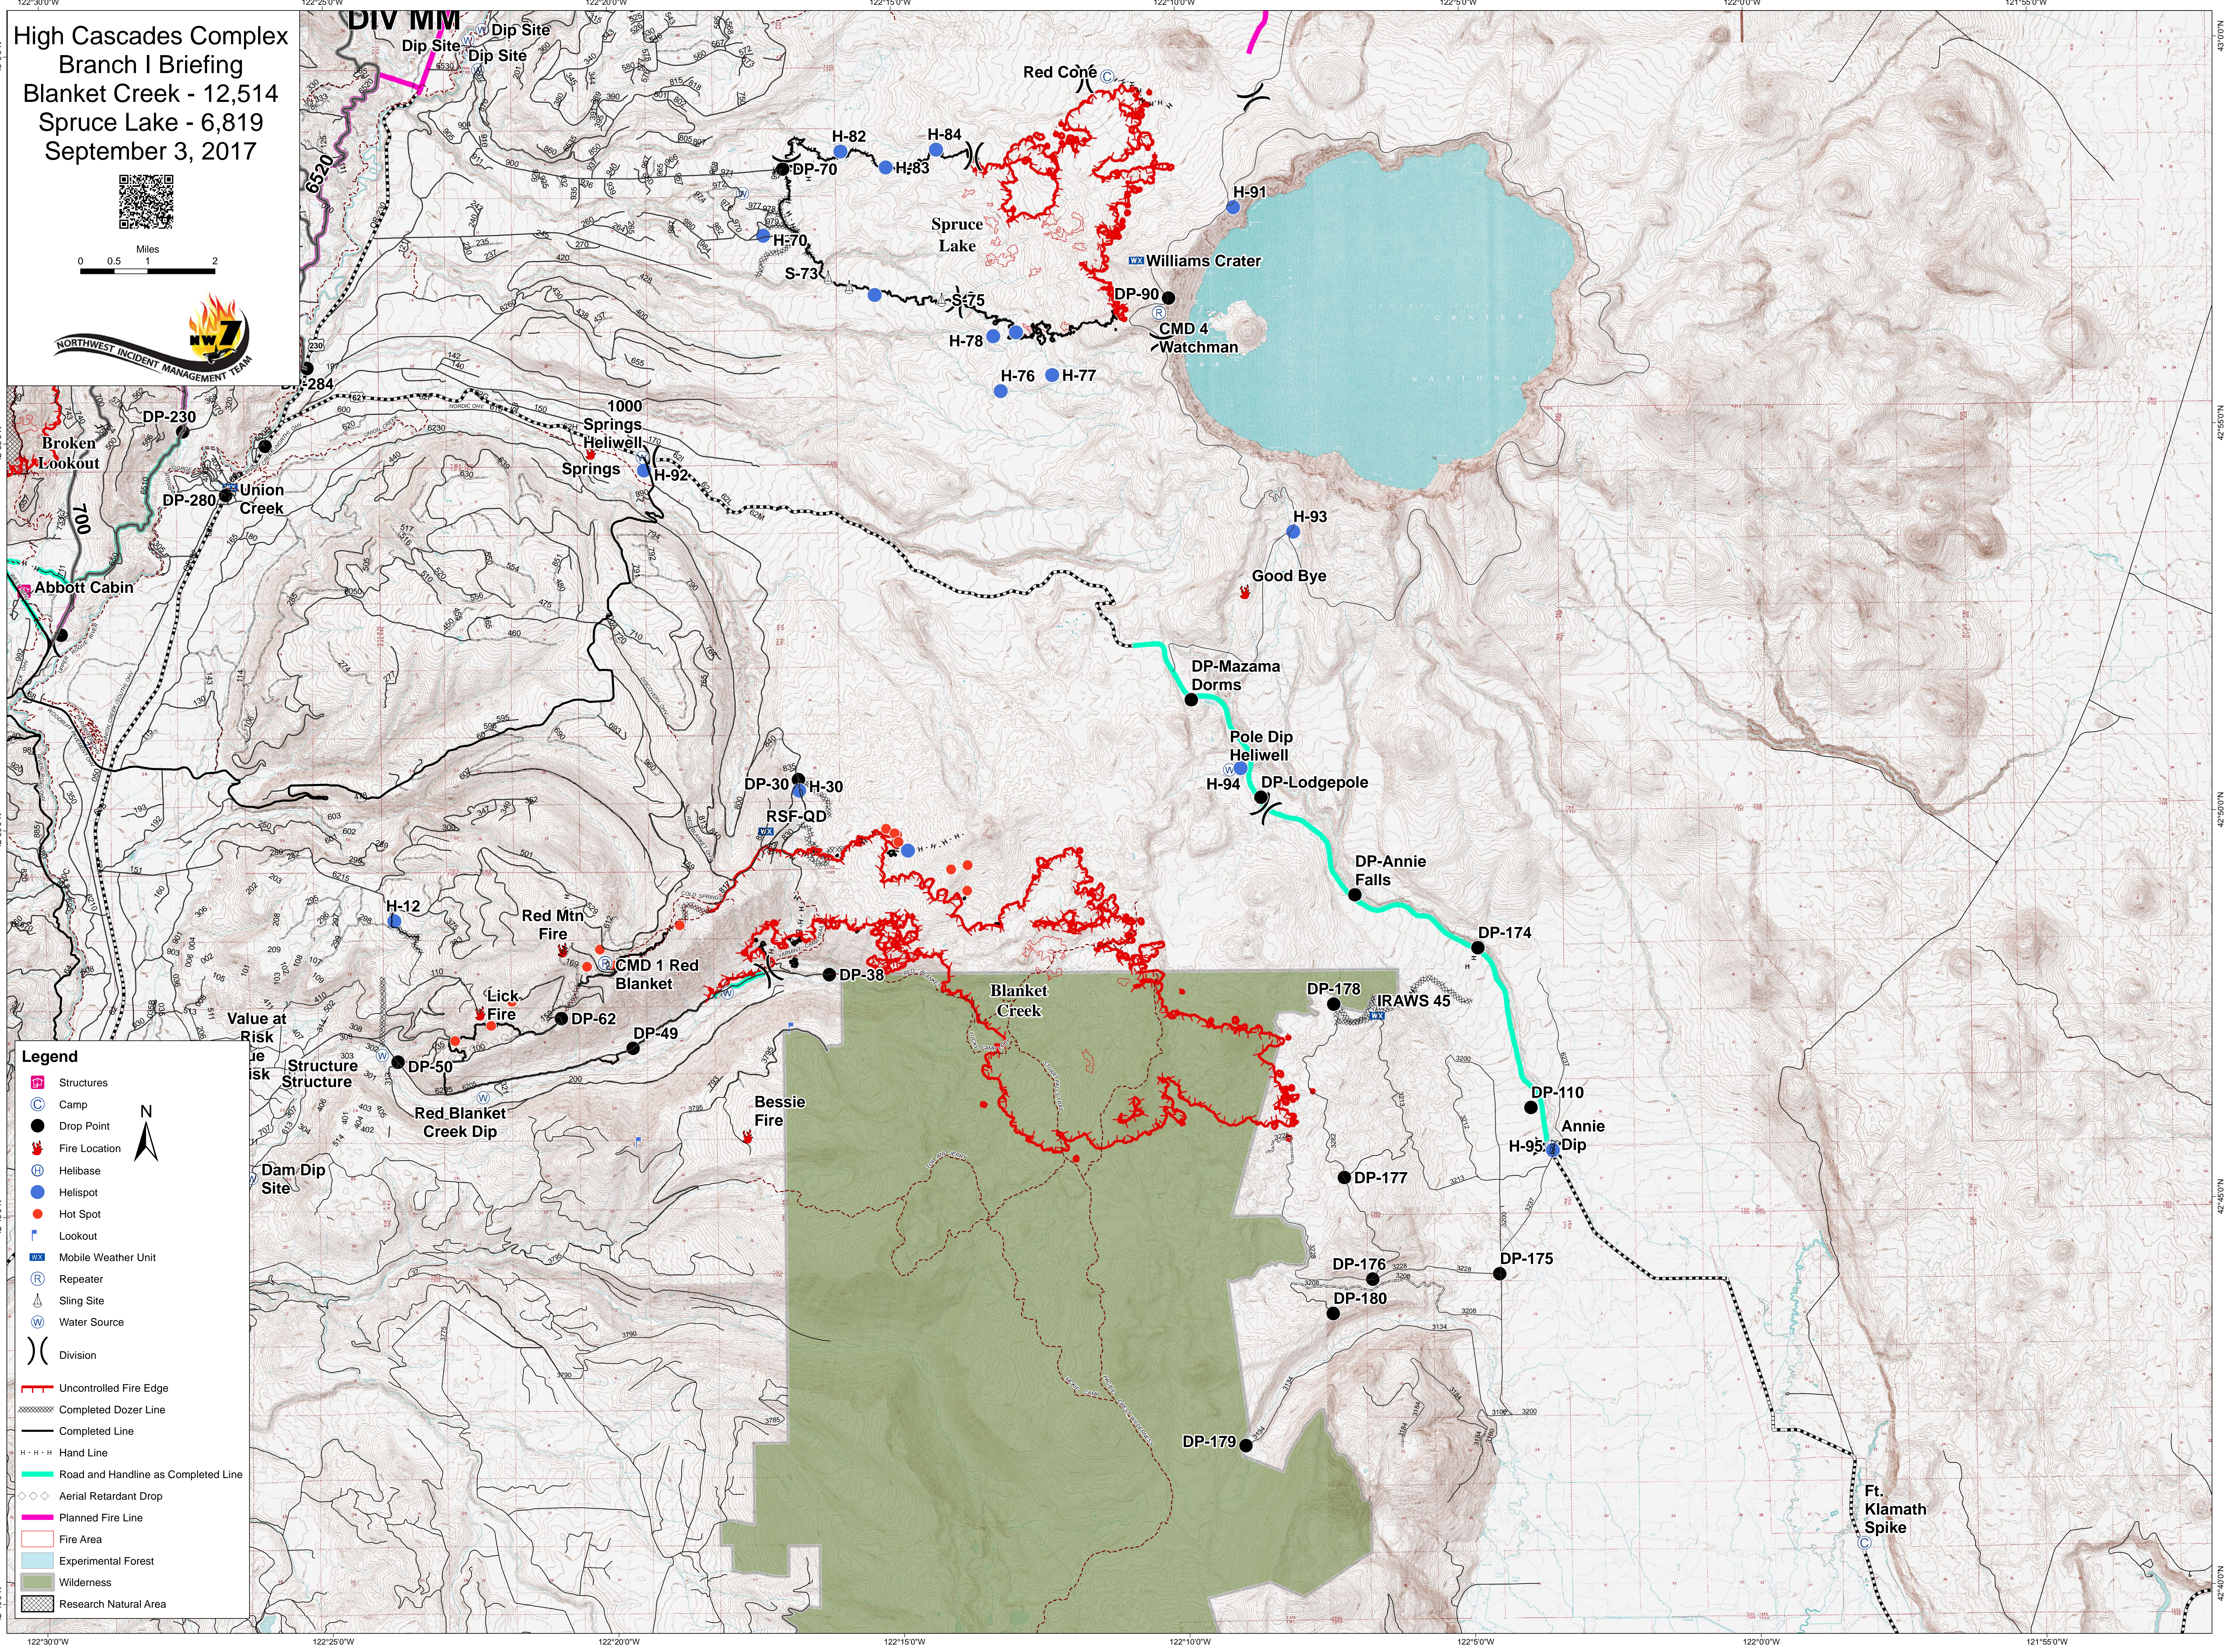

High Cascades Complex
 Branch I Briefing
 Blanket Creek - 12,514
 Spruce Lake - 6,819
 September 3, 2017

Legend

- Structures
- Camp
- Drop Point
- Fire Location
- Helibase
- Helispot
- Hot Spot
- Lookout
- Mobile Weather Unit
- Repeater
- Sling Site
- Water Source
- Division
- Uncontrolled Fire Edge
- Completed Dozer Line
- Completed Line
- Hand Line
- Road and Handline as Completed Line
- Aerial Retardant Drop
- Planned Fire Line
- Fire Area
- Experimental Forest
- Wilderness
- Research Natural Area