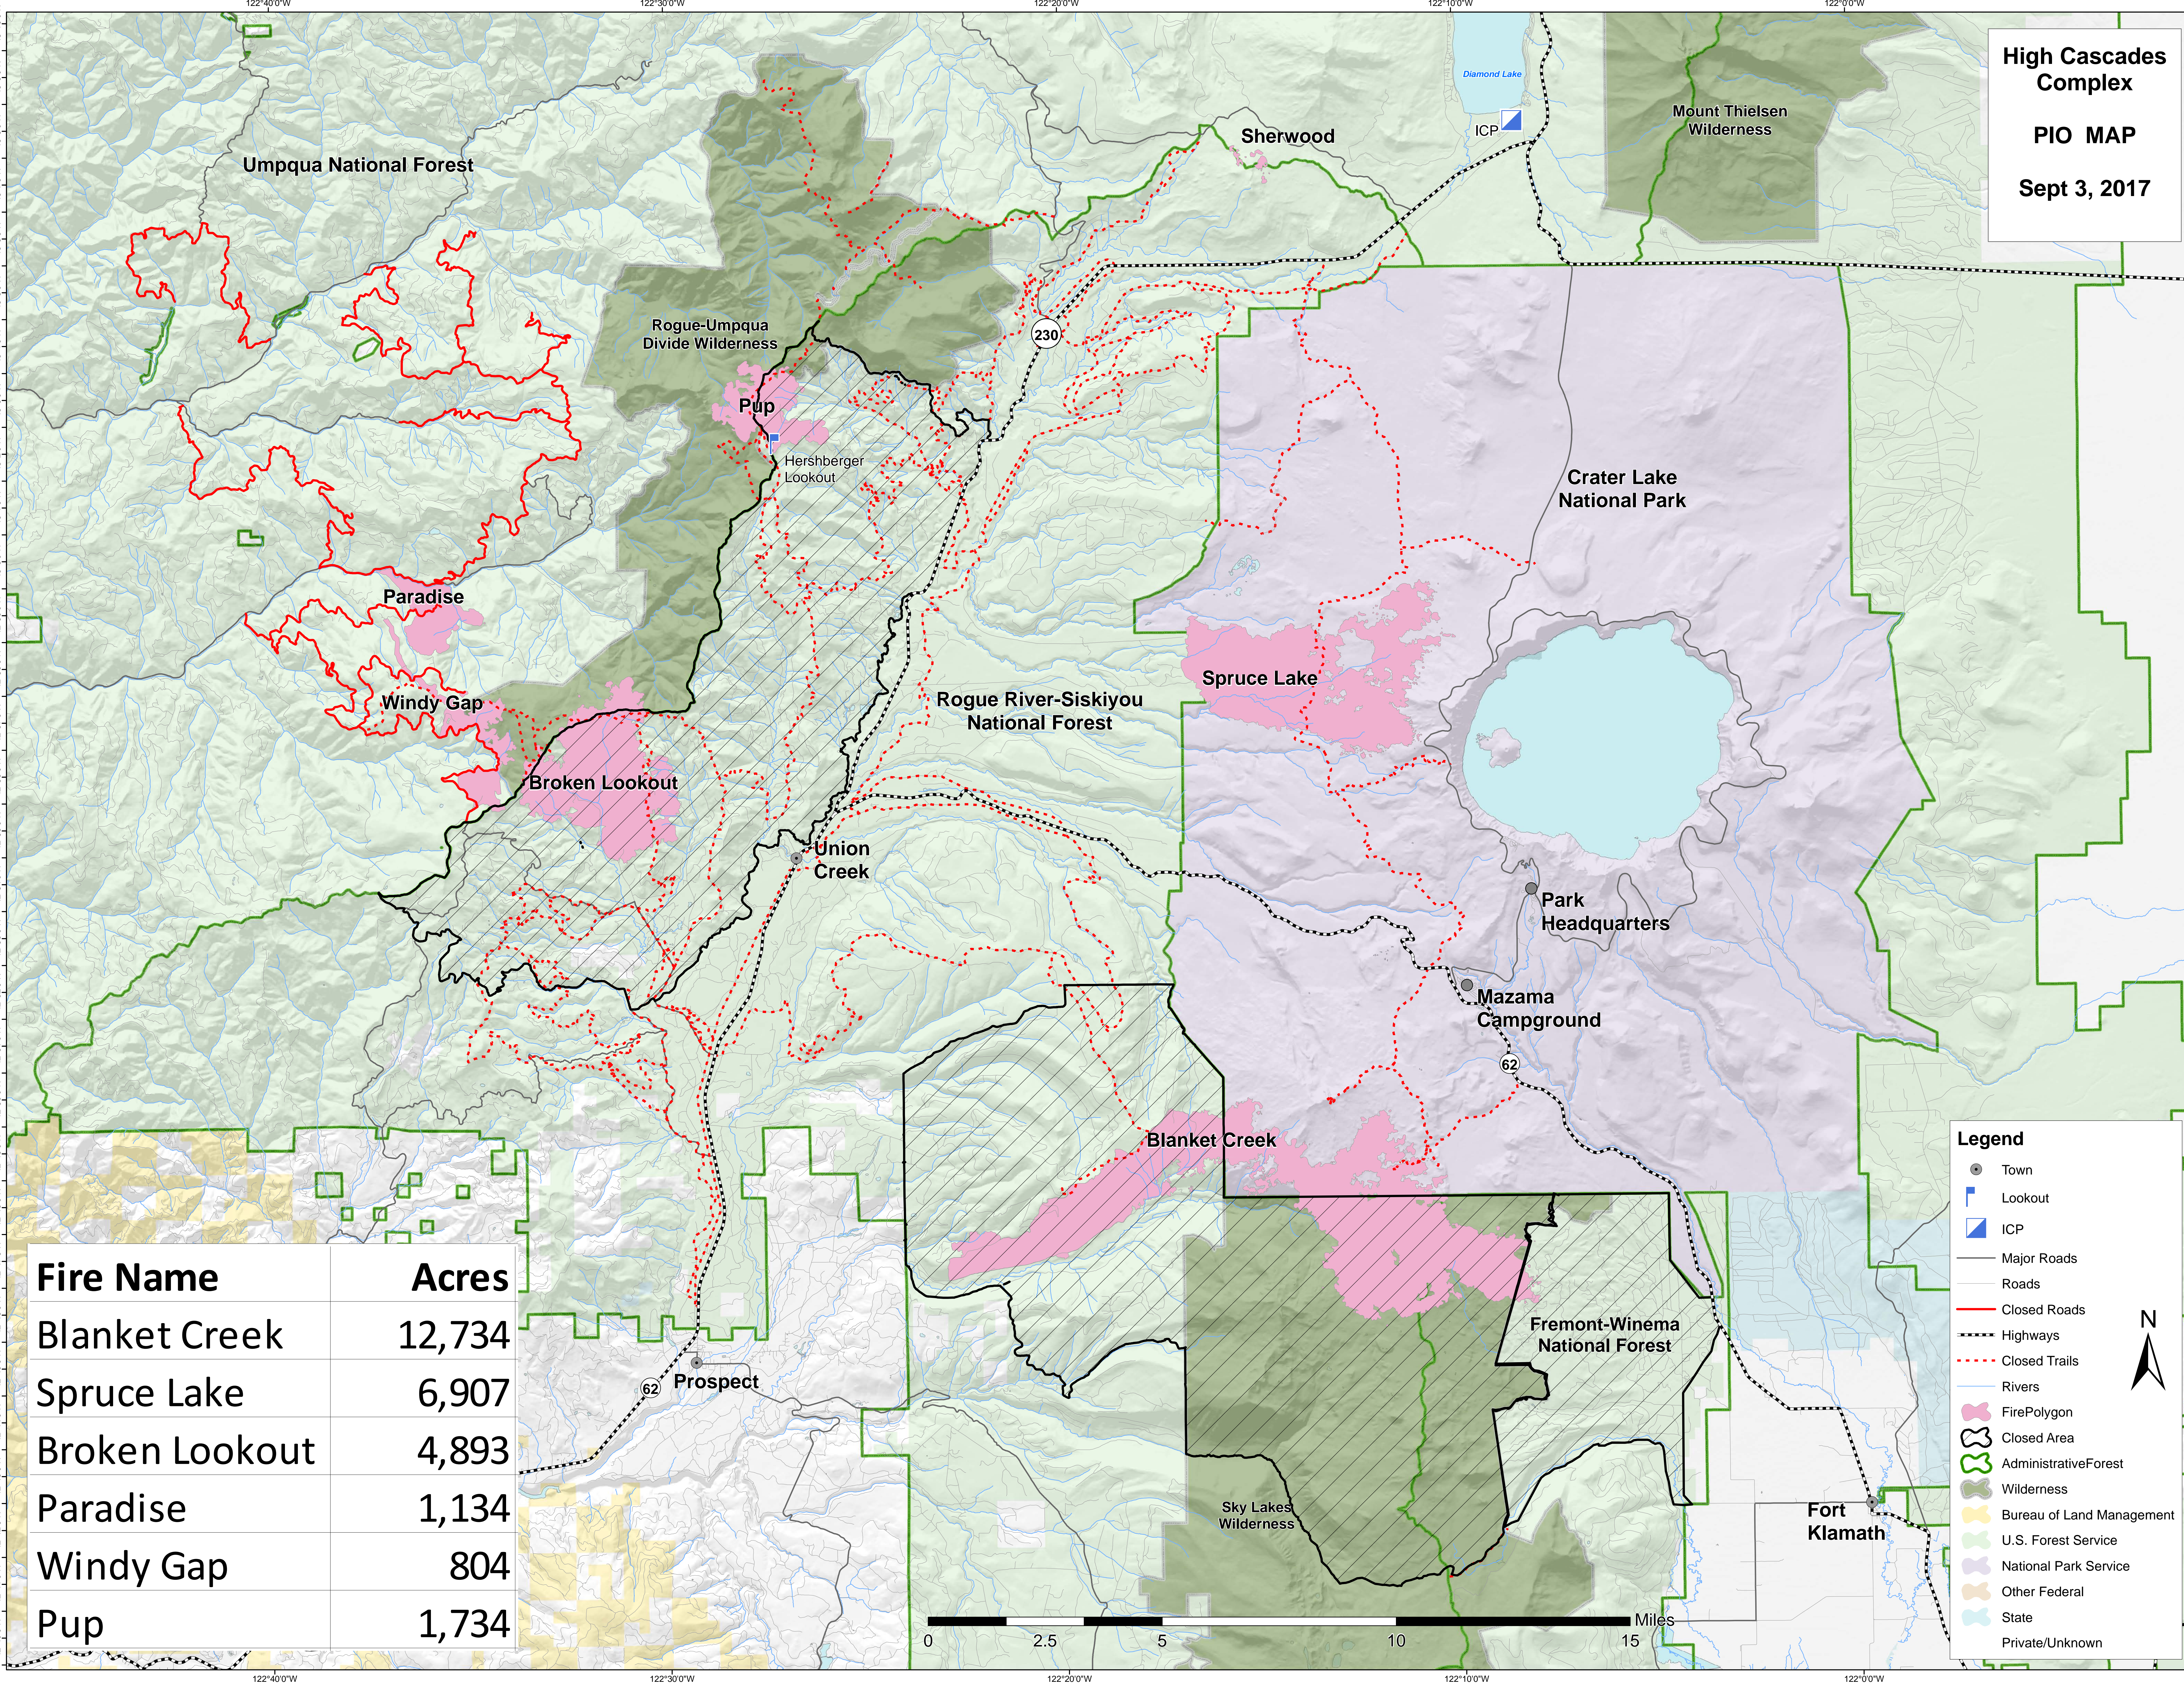

High Cascades Complex
PIO MAP
Sept 3, 2017

Fire Name	Acres
Blanket Creek	12,734
Spruce Lake	6,907
Broken Lookout	4,893
Paradise	1,134
Windy Gap	804
Pup	1,734

Legend

- Town
- Lookout
- ICP
- Major Roads
- Roads
- Closed Roads
- Highways
- Closed Trails
- Rivers
- FirePolygon
- Closed Area
- AdministrativeForest
- Wilderness
- Bureau of Land Management
- U.S. Forest Service
- National Park Service
- Other Federal
- State
- Private/Unknown