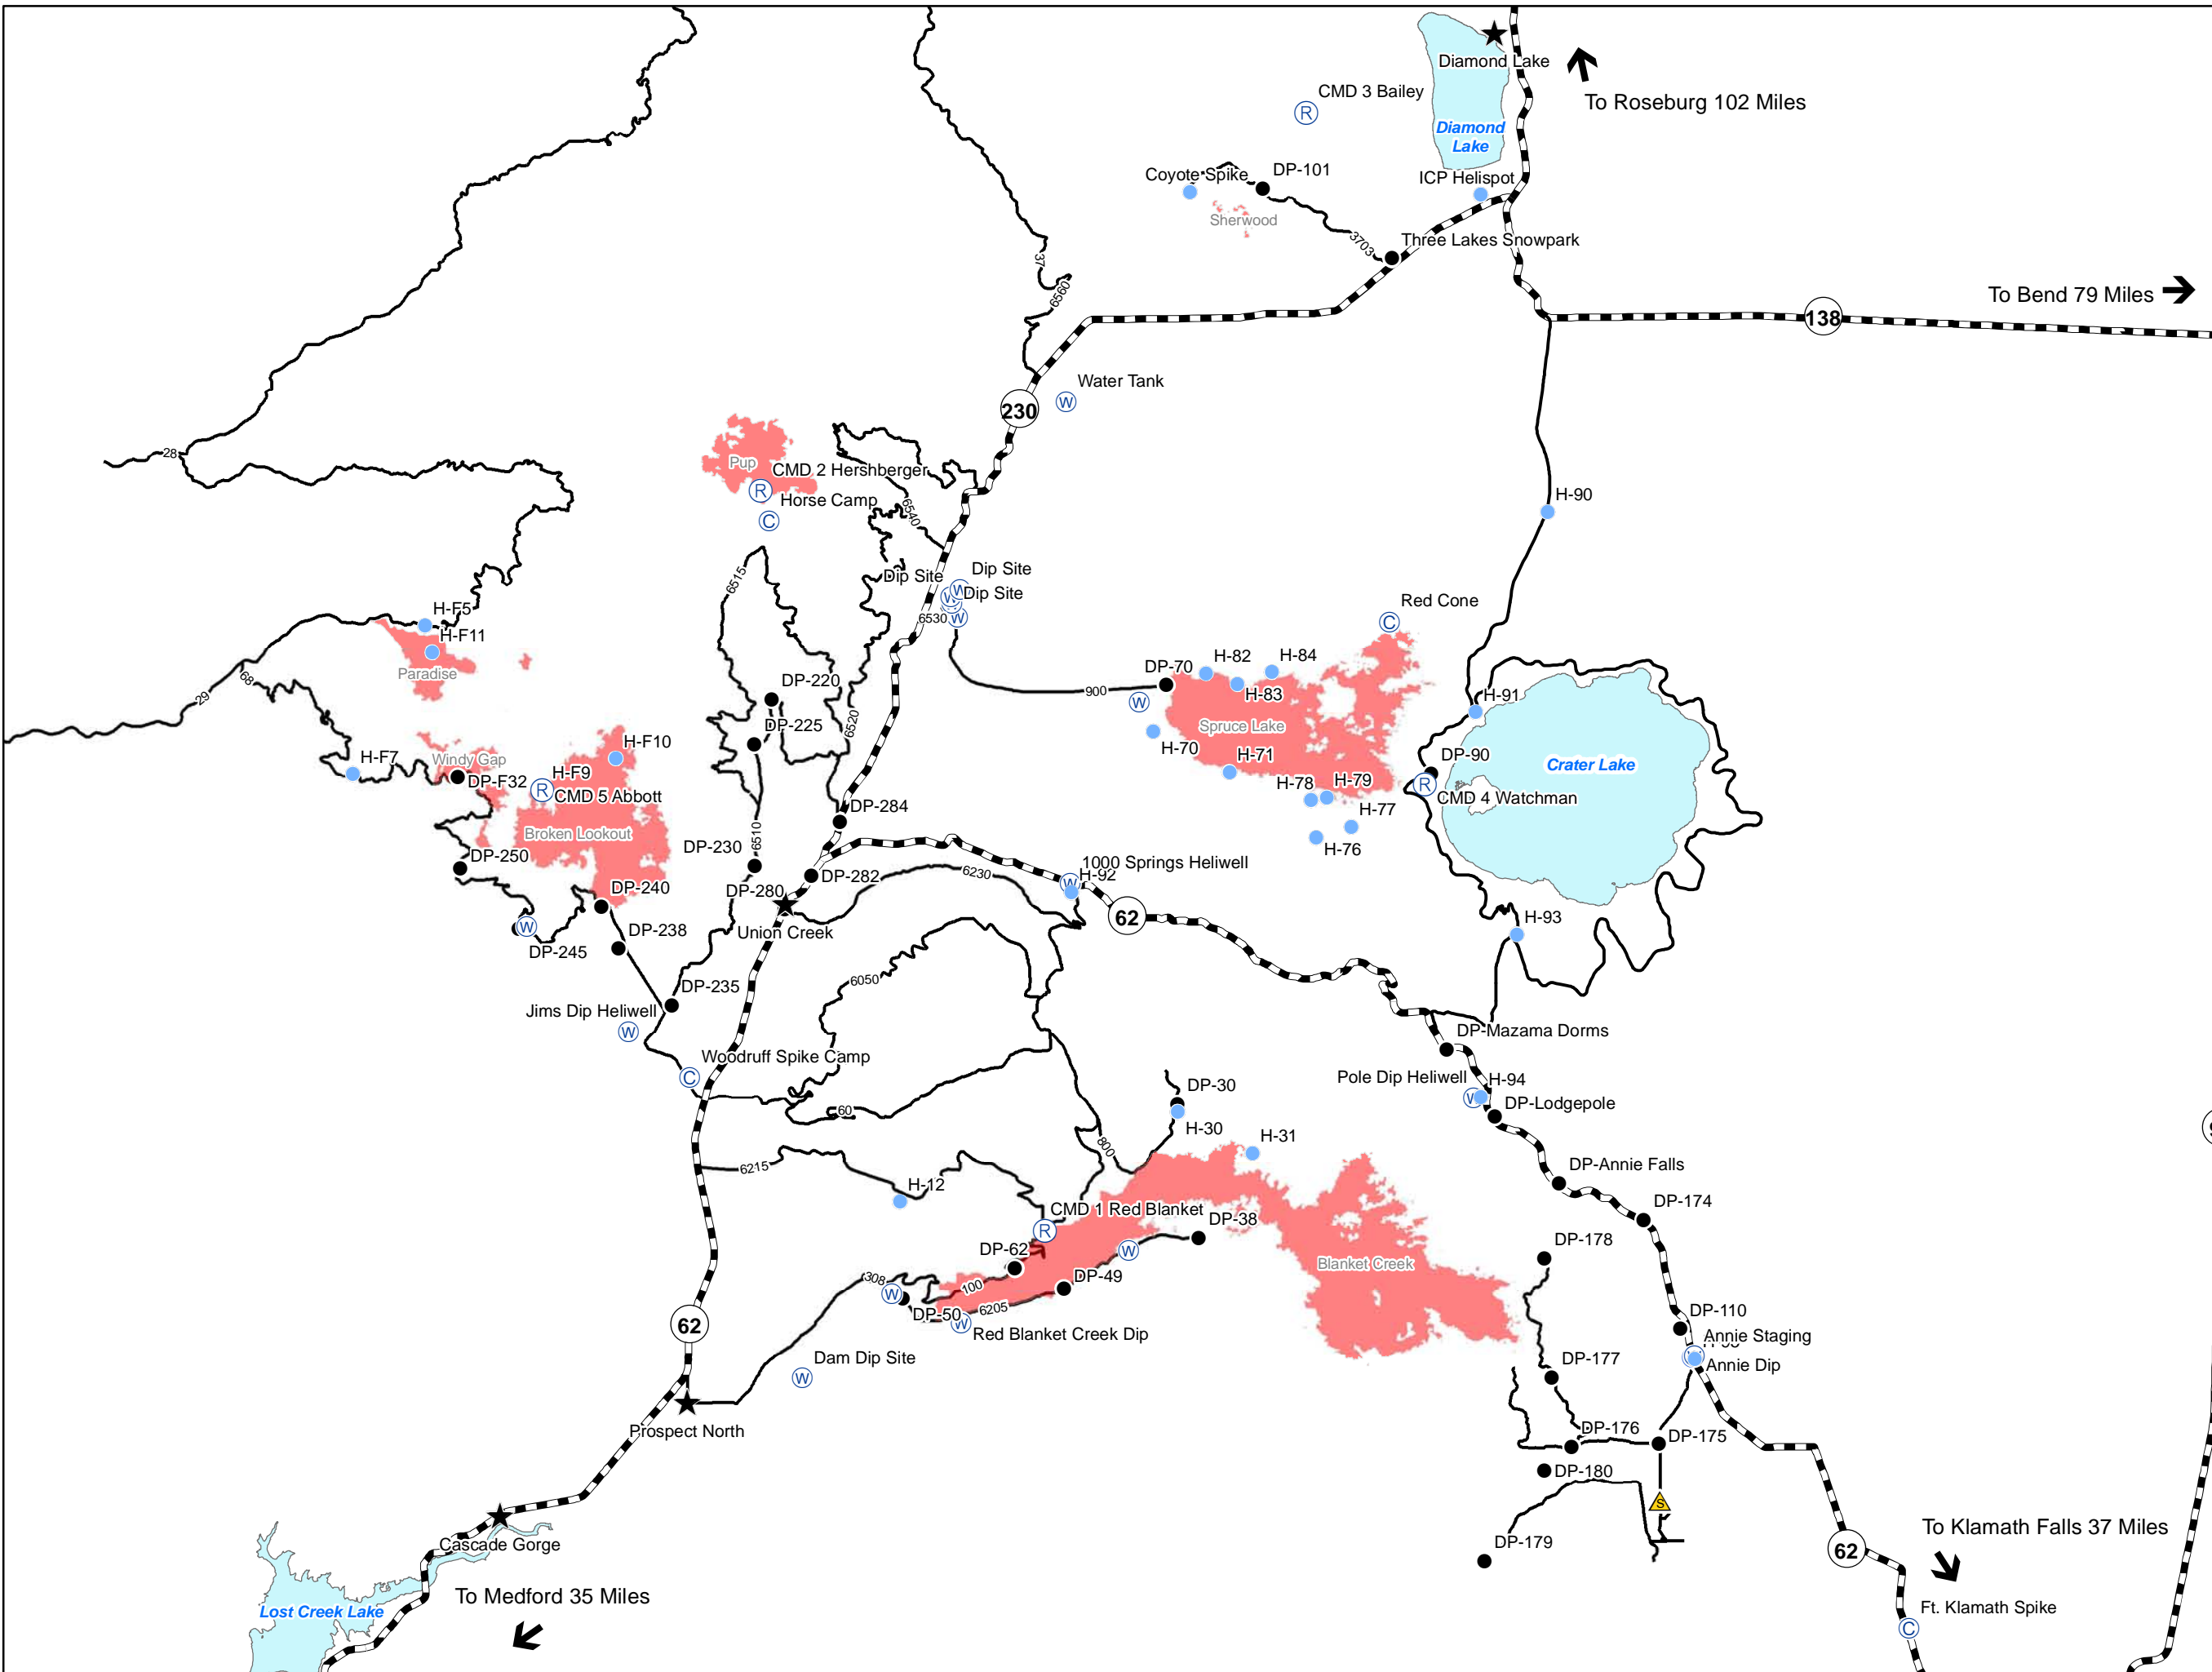

High Cascades Complex OR-RSF-000636

Transportation Map

September 3, 2017

Legend

- ★ Towns
- Helispot
- Drop Point
- Ⓜ Helibase
- ▣ Incident Command Post
- Ⓢ Camp
- ▣ Lookout
- Ⓡ Repeater
- ⚠ Safety Zone
- Ⓢ Staging Area
- Ⓜ Water Source
- ▬ Highways
- ▬ Roads
- 🔴 Fires

To Roseburg 102 Miles

To Bend 79 Miles

To Medford 35 Miles

To Klamath Falls 37 Miles