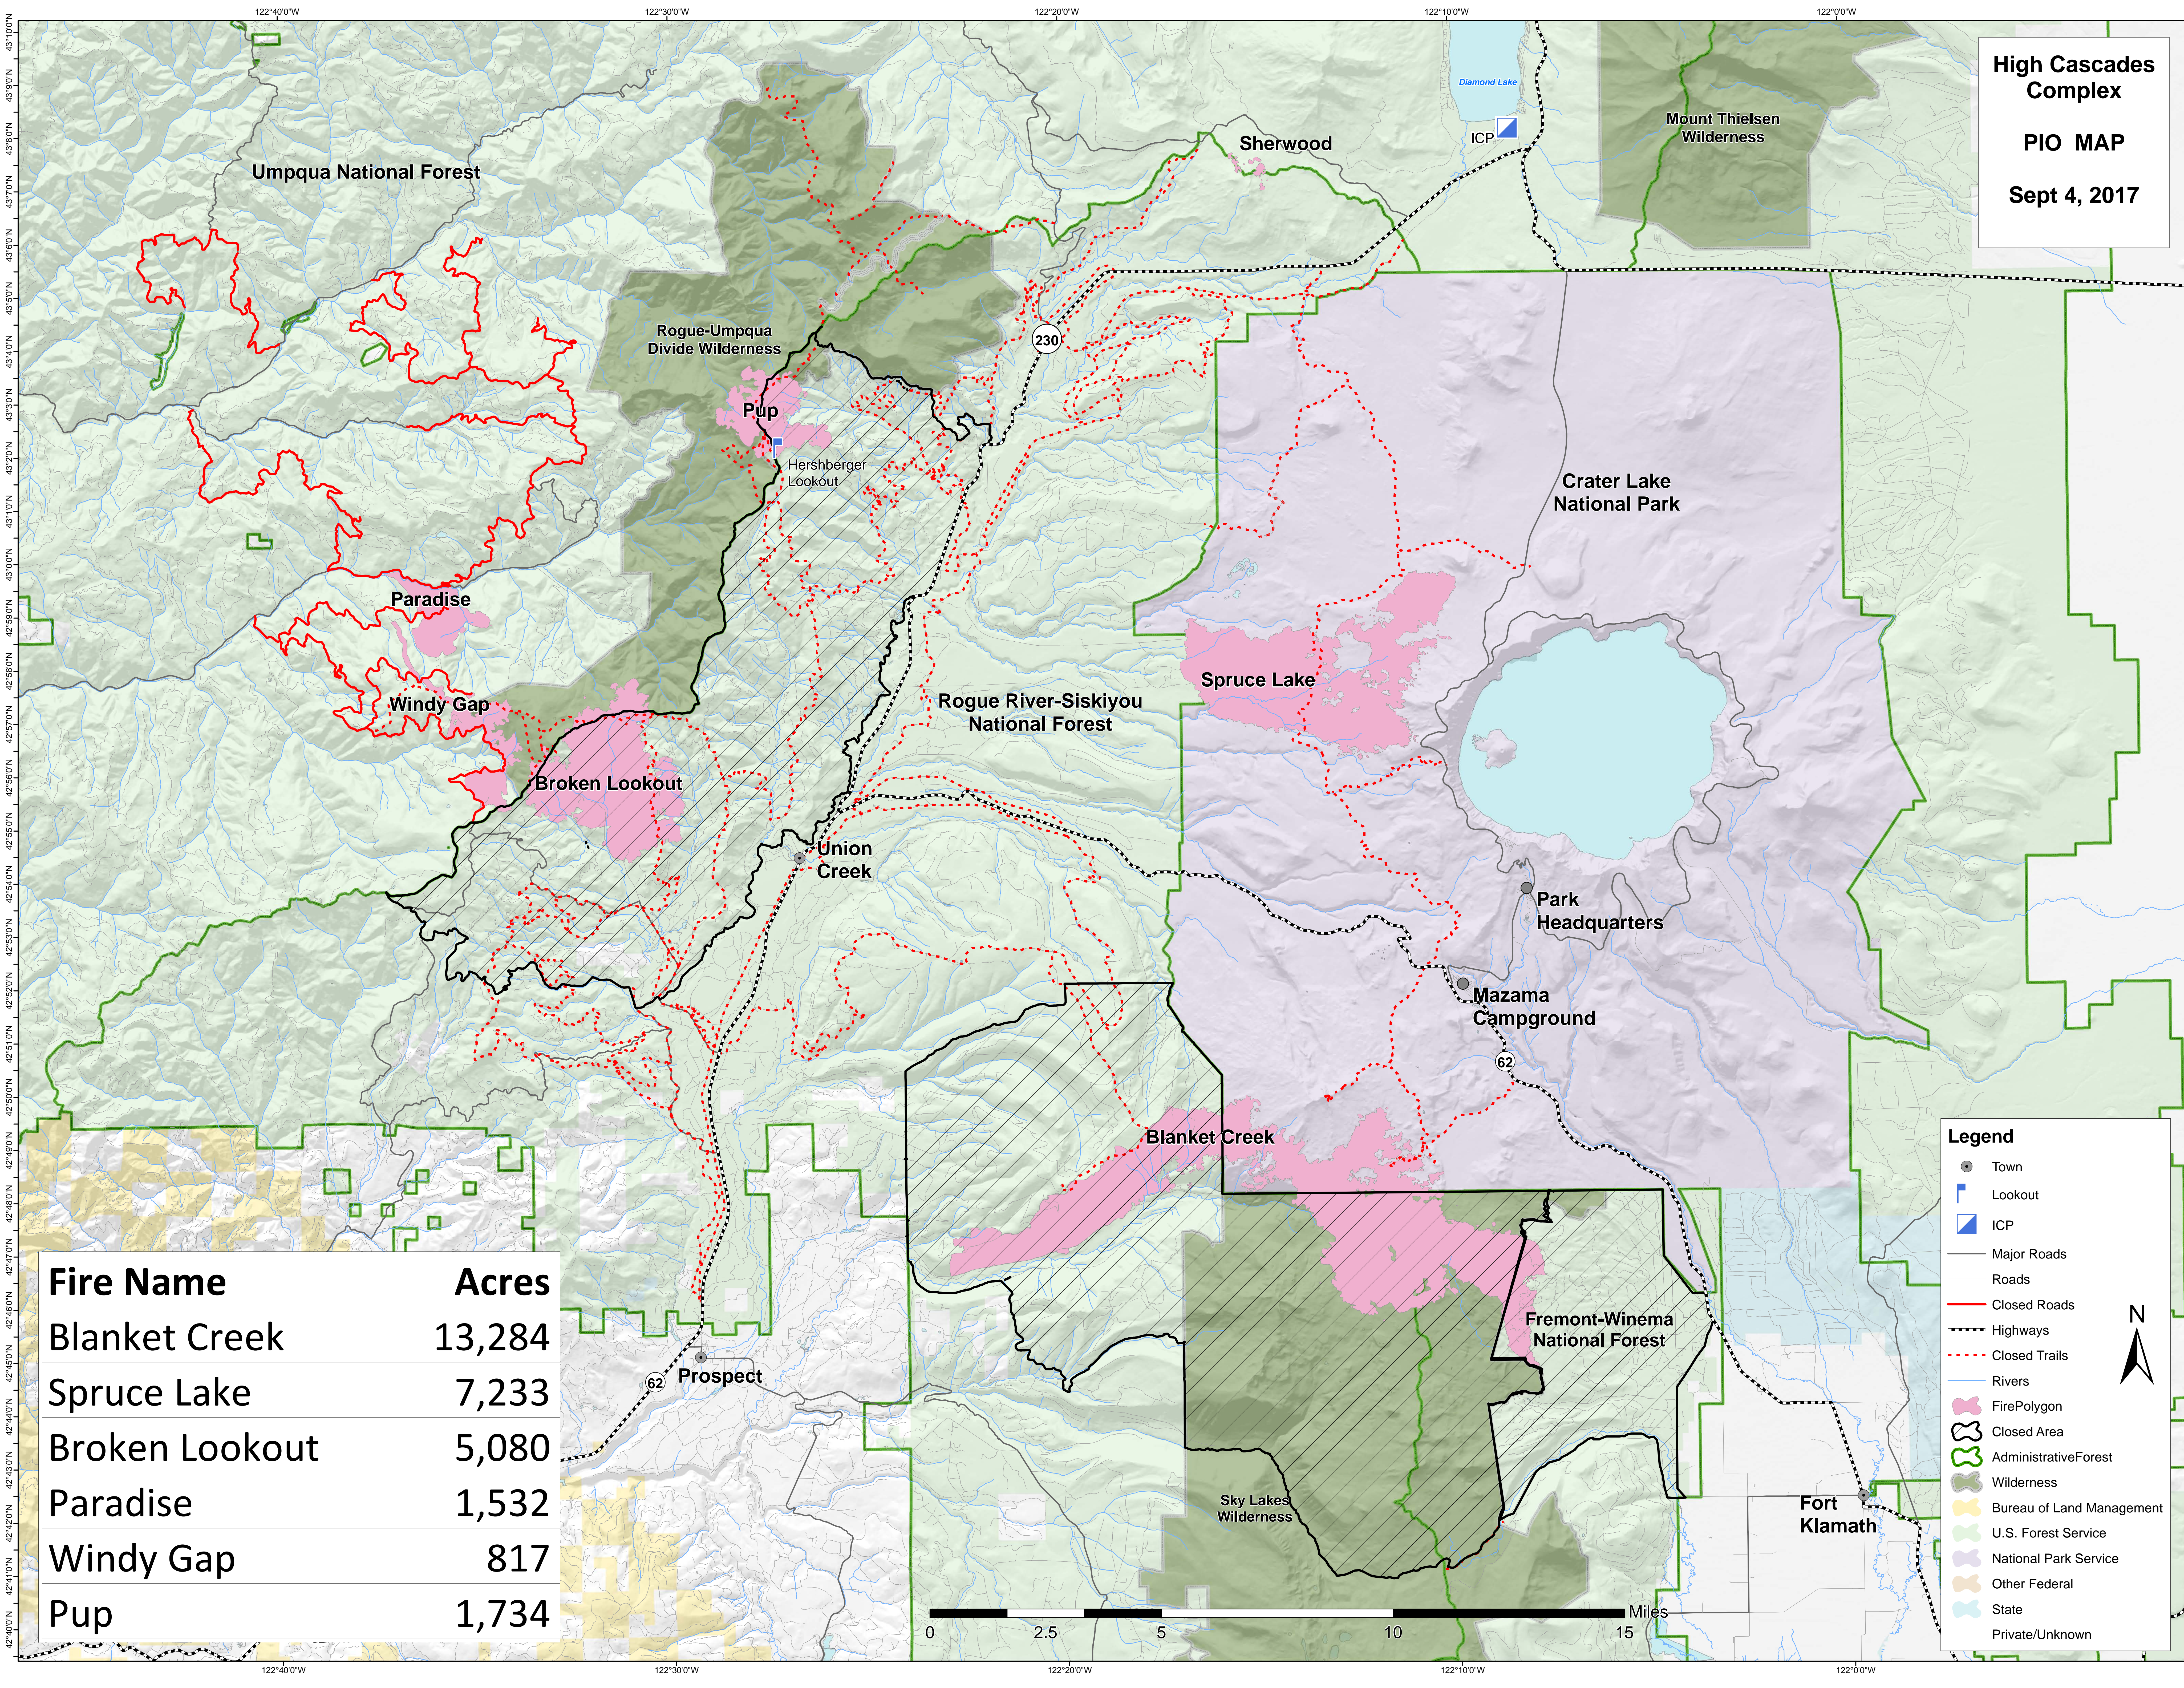

**High Cascades Complex**  
**PIO MAP**  
**Sept 4, 2017**

Fire Name	Acres
Blanket Creek	13,284
Spruce Lake	7,233
Broken Lookout	5,080
Paradise	1,532
Windy Gap	817
Pup	1,734

**Legend**

- Town
- Lookout
- ICP
- Major Roads
- Roads
- Closed Roads
- Highways
- Closed Trails
- Rivers
- FirePolygon
- Closed Area
- AdministrativeForest
- Wilderness
- Bureau of Land Management
- U.S. Forest Service
- National Park Service
- Other Federal
- State
- Private/Unknown